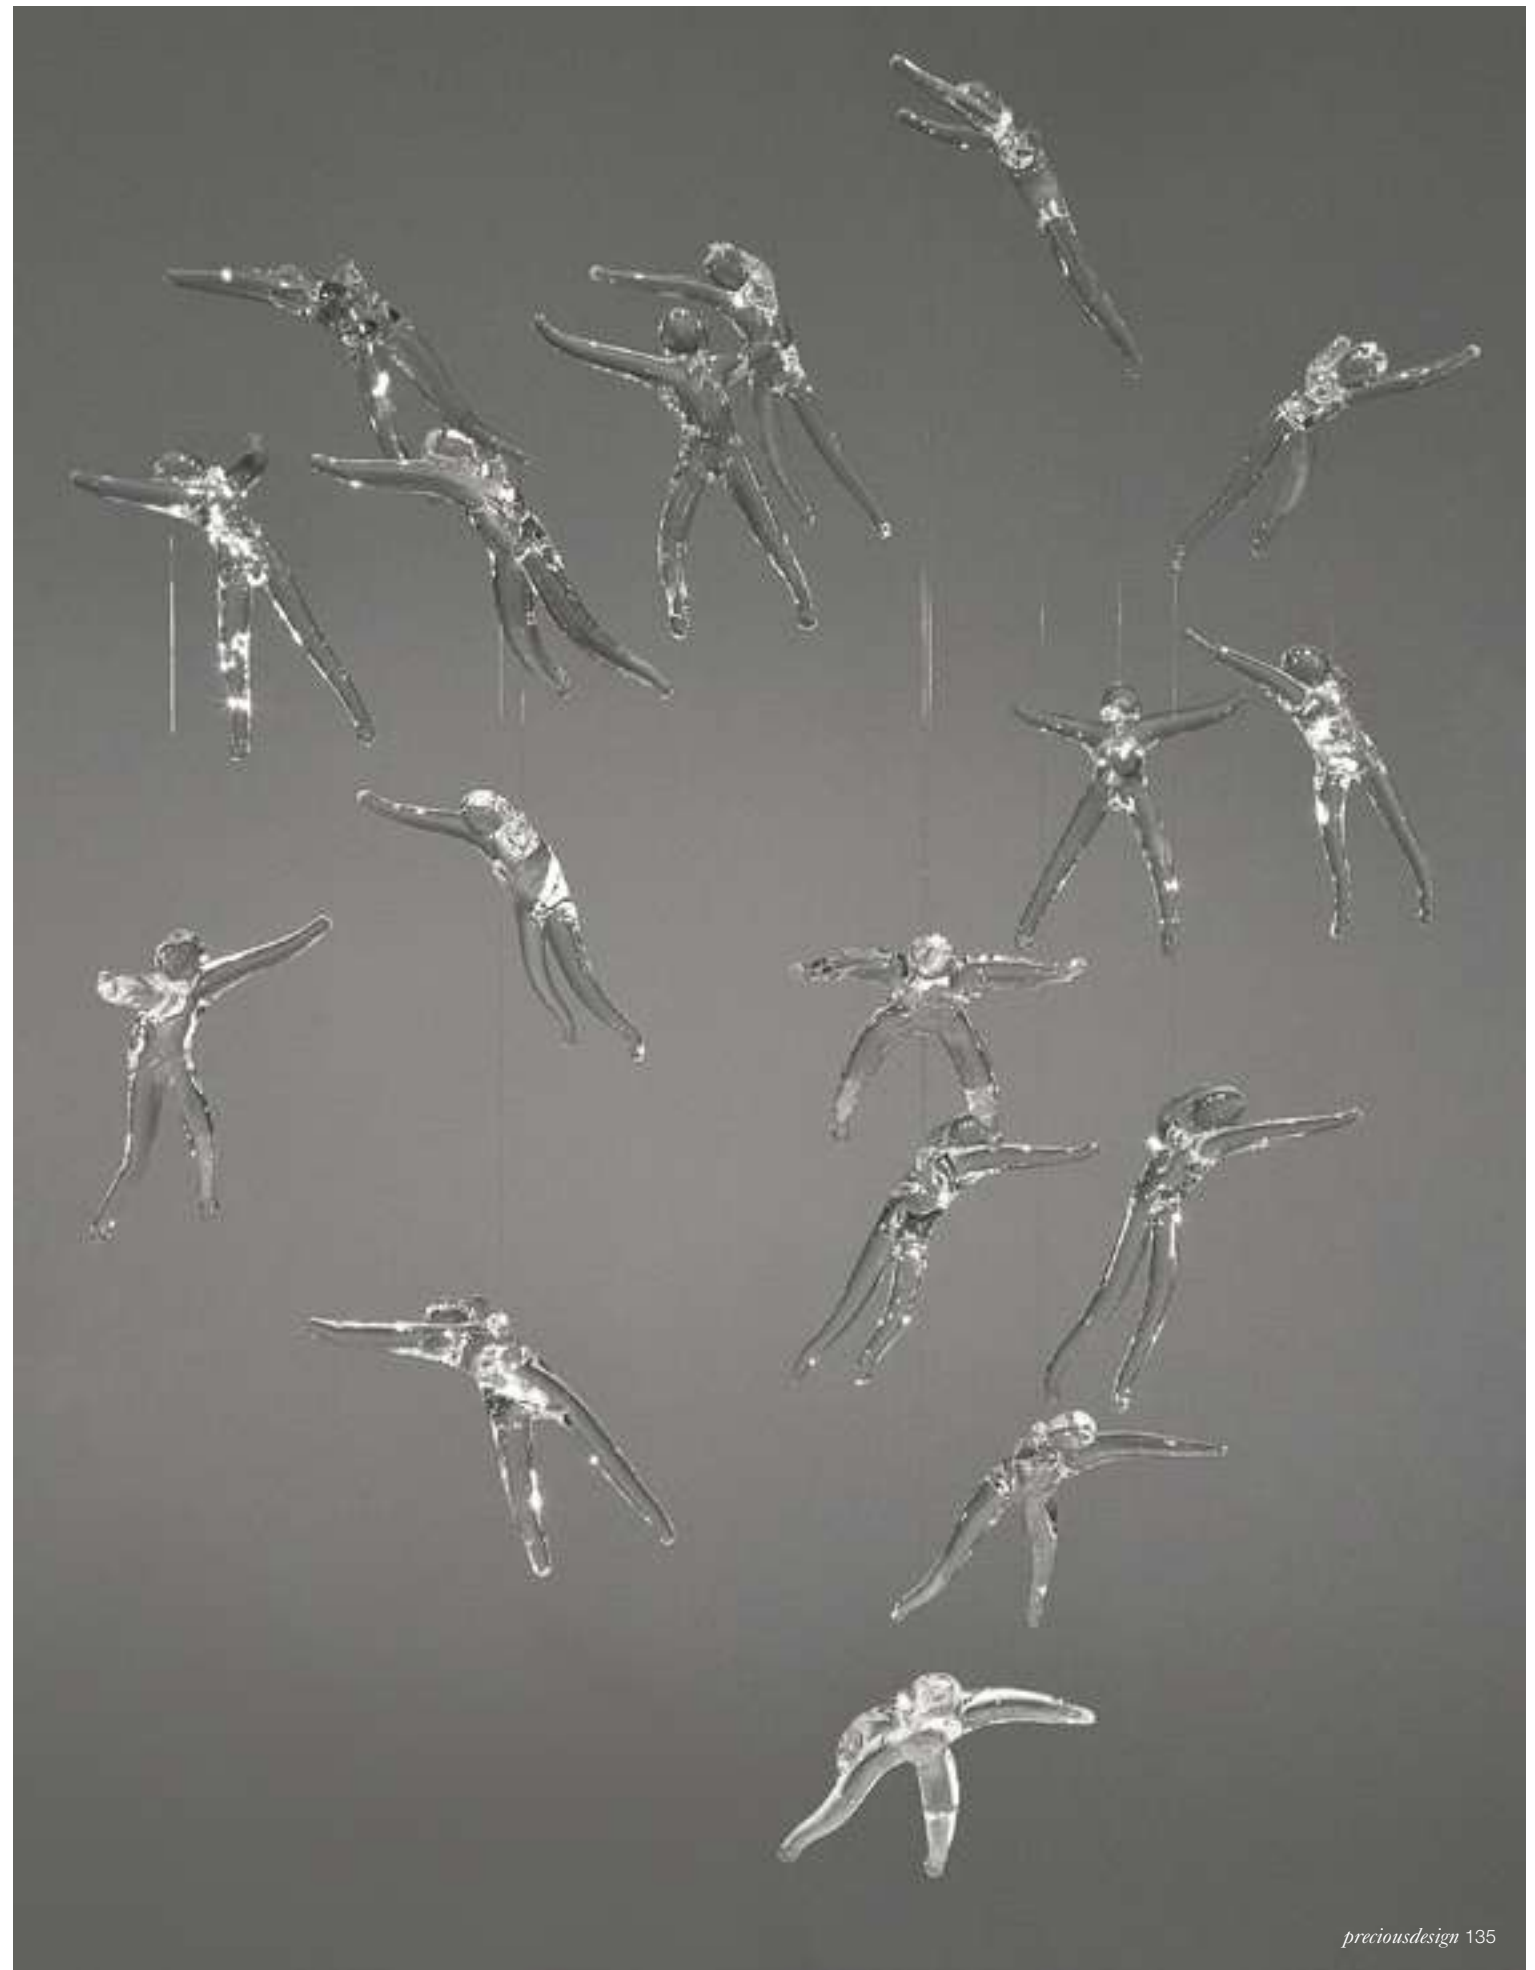

RECOMMENDED BULB	Q07S	Q10S	Q11S	Q12S	Q13S
230V GU10 LED	5W	3x5W	3x5W	3x5W	9x4W
Dimmable with all systems |					
120V GU10 LED	7W	3x7W	3x7W	3x7W	9x6W
Dimmable with all systems |