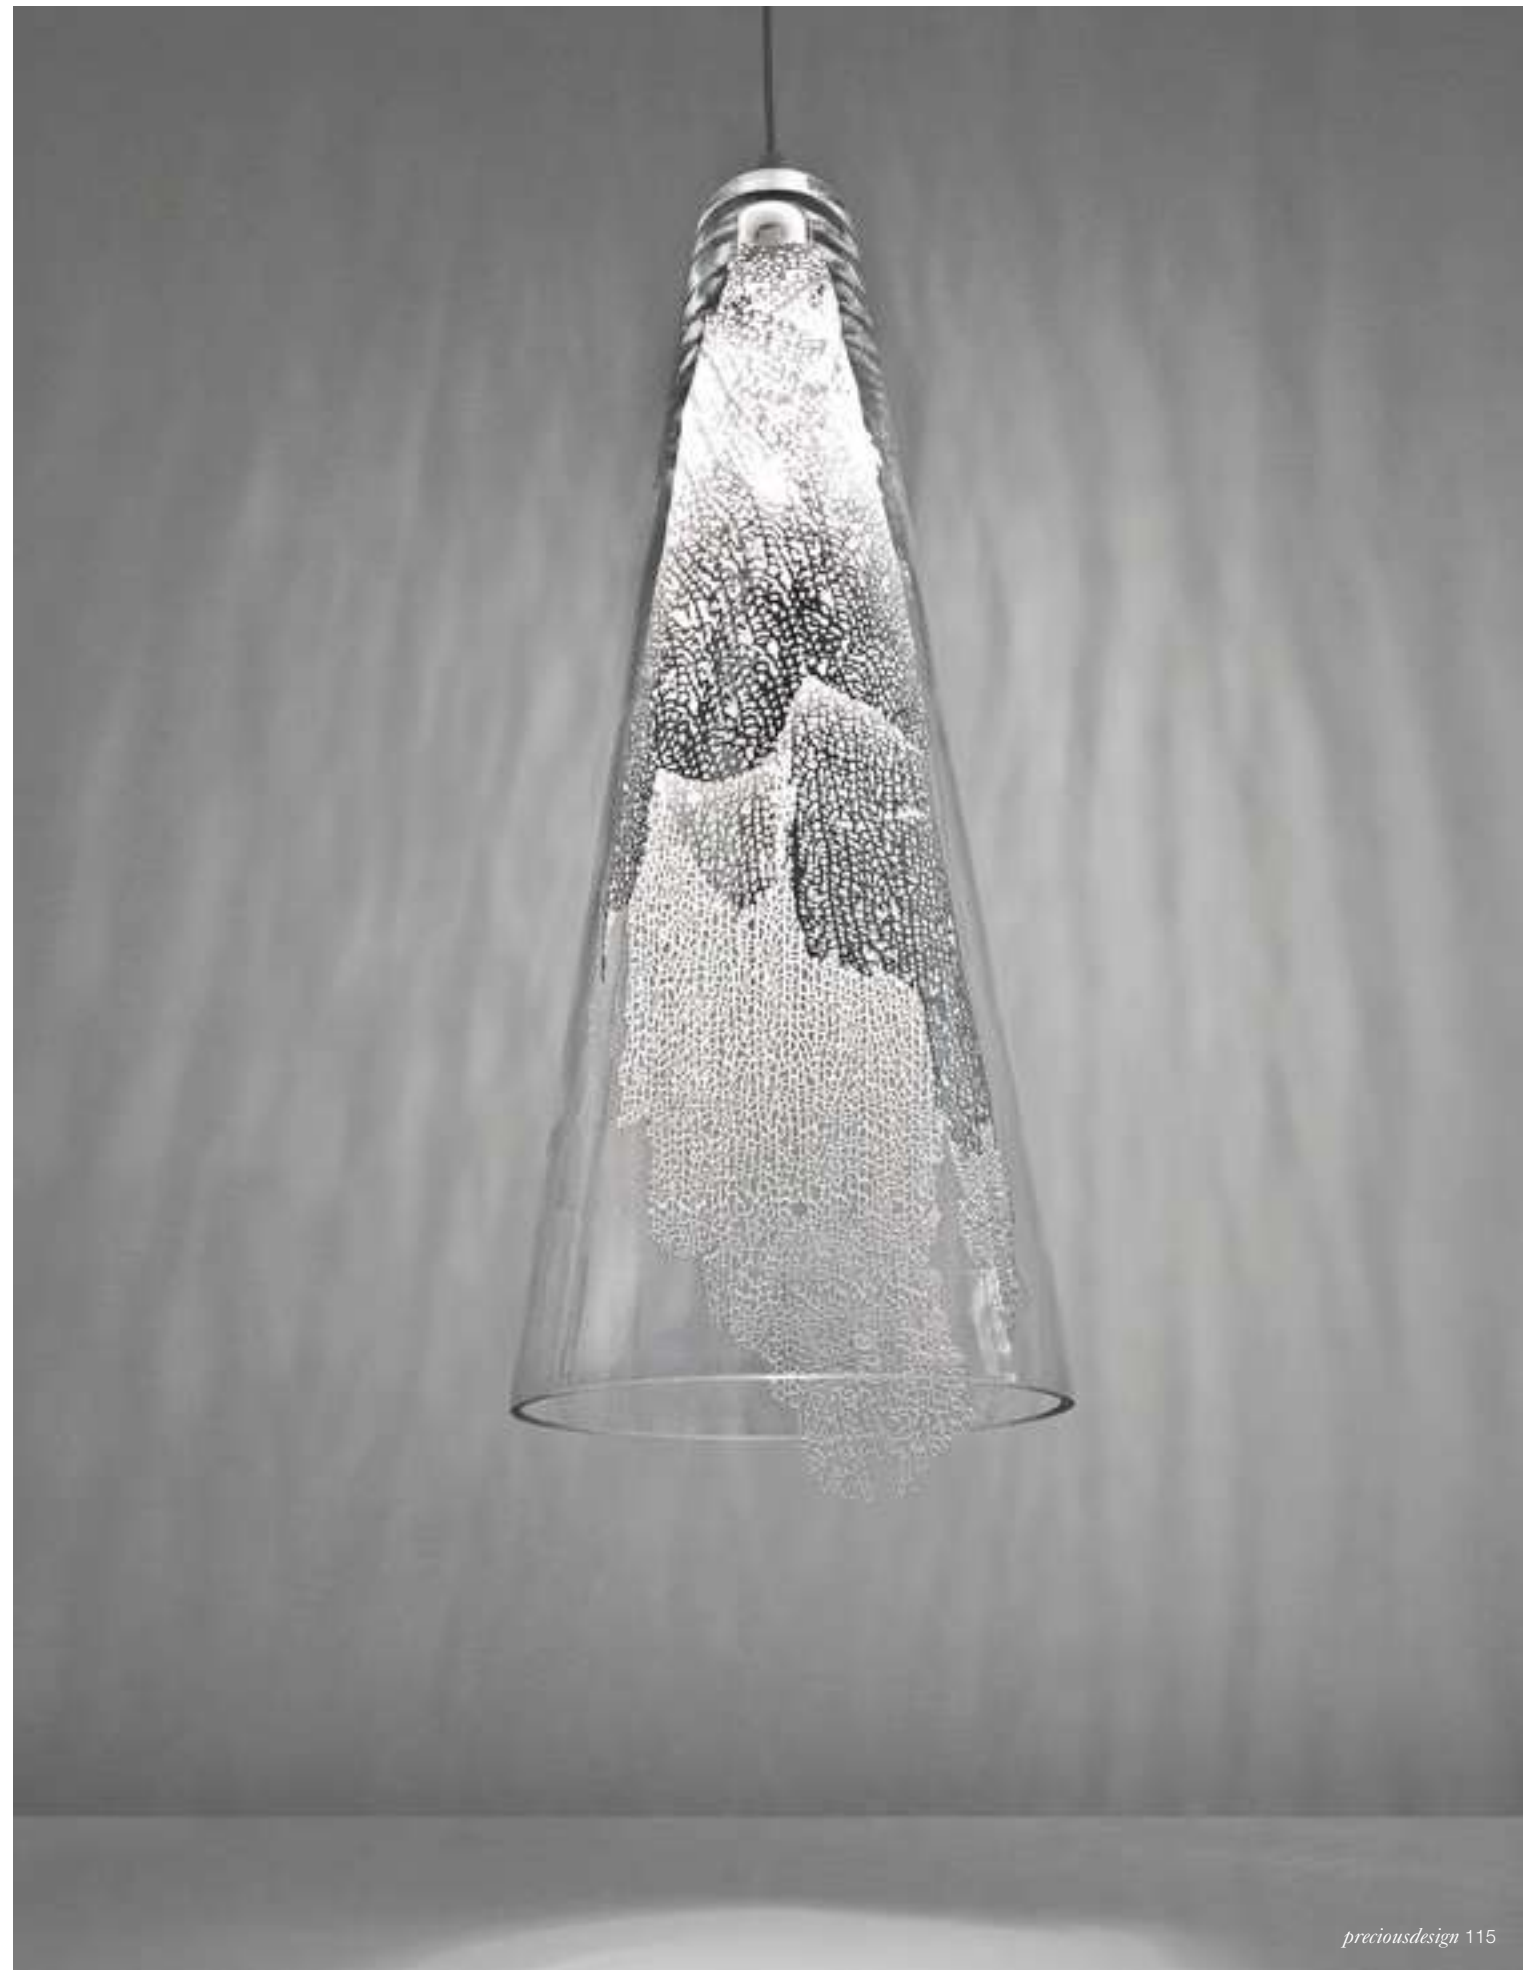

Epoque, Cyclical *Light.*

Epoque is a light sculpture designed to study chiaroscuro and volumes. The result is a modern expression of these Renaissance-era techniques in a stunning chandelier. Composed of curved, organic lines, Epoque's frame is made of flexible and durable brass metal, suspended by nickel metal chains. Two bands of metal, a central elongated section and an external band of wide arcs, allows the light to envelop a room in reflections of soft light. Epoque has attracted attention from those in the design community with discerning tastes. Epoque is available in nickel, black nickel, gold and bronze finish. Design Stefano Papi & Saviz Yaghmai.

Stream, Iridescent *Light.*

A stunning design from Christian Lava, Stream is an impressive presence in any room. Stream's design exploits the physical characteristics of the materials used to envelop a room in a unique, immersive light. Here, an elegant thin metal chain appear to flow down from the undulating, nickel-plated frame. These cascading tiers project a streaking, yet tranquil, shadow throughout the room. Design Christian Lava.

Different dimming options on request

Frame, Nature's *Imprint.*

Capturing a moment in time, Frame features a metal coral leaf, enclosed inside a borosilicate glass preserving a delicate imprint of nature. Hidden inside is a single bulb which glows from within. Creating a stirring light that projects a dynamic shadow due to the permeable coral. Frame is available in white, red, gold plated or silver plated. Design Terzani Lab.