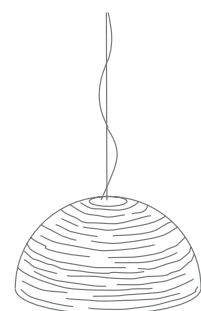

190cm - 74.8"

Ø70cm - 27.6"

M62S

190cm - 74.8"

Ø50cm - 19.7"

M61S

190cm - 74.8"

Ø70cm - 27.6"

M66S

190cm - 74.8"

Ø50cm - 19.7"

M65S

WHITE

NICKEL

GOLD LEAF

RECOMMENDED BULB M61S M62S