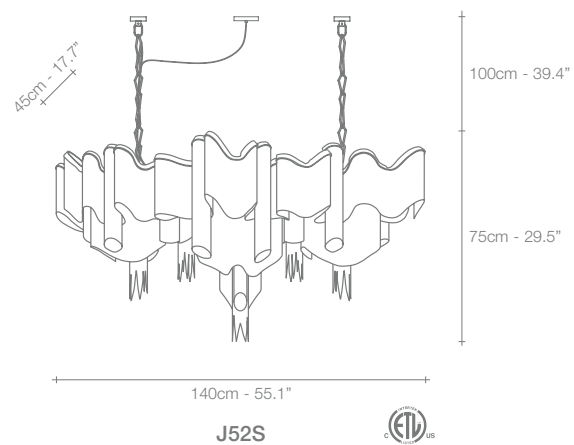

NICKEL

BLACK NICKEL

GOLD

RECOMMENDED BULB	J50S	J51S
230V	20x4W	18x4W
	5W	5W
Dimmable with all systems |		

RECOMMENDED BULB	J52S	J70L	J54S
230V	12x3.5W	8x3.5W	4x3.5W
	3x5W	5W	5W
Dimmable with all systems |			

RECOMMENDED BULB	J60A	J65P
230V	2x6W	6x6W
Dimmable with all systems |		

RECOMMENDED BULB	J50S	J51S
120V	20x4W	18x4W
	6W	6W
Dimmable with all systems |		

RECOMMENDED BULB	J52S	J70L	J54S
120V	12x4W	8x4W	4x4W
	3x6W	6W	6W
Dimmable with all systems |			

RECOMMENDED BULB	J60A	J65P
120V	2x5.5W	6x5.5W
Dimmable with all systems |