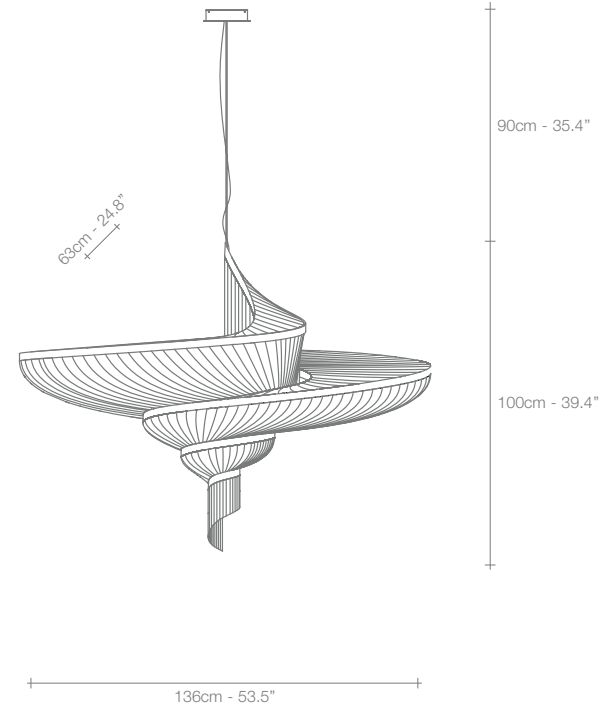

INTEGRATED LED	G90S	G91S
230V		LED 3000K	20x2,1W 4800lm
		Dimmer	12x2,1W 2880lm
120V		LED 3000K	20x2,1W 4800lm
		Dimmer	12x2,1W 2880lm

2700K LED integrated on request