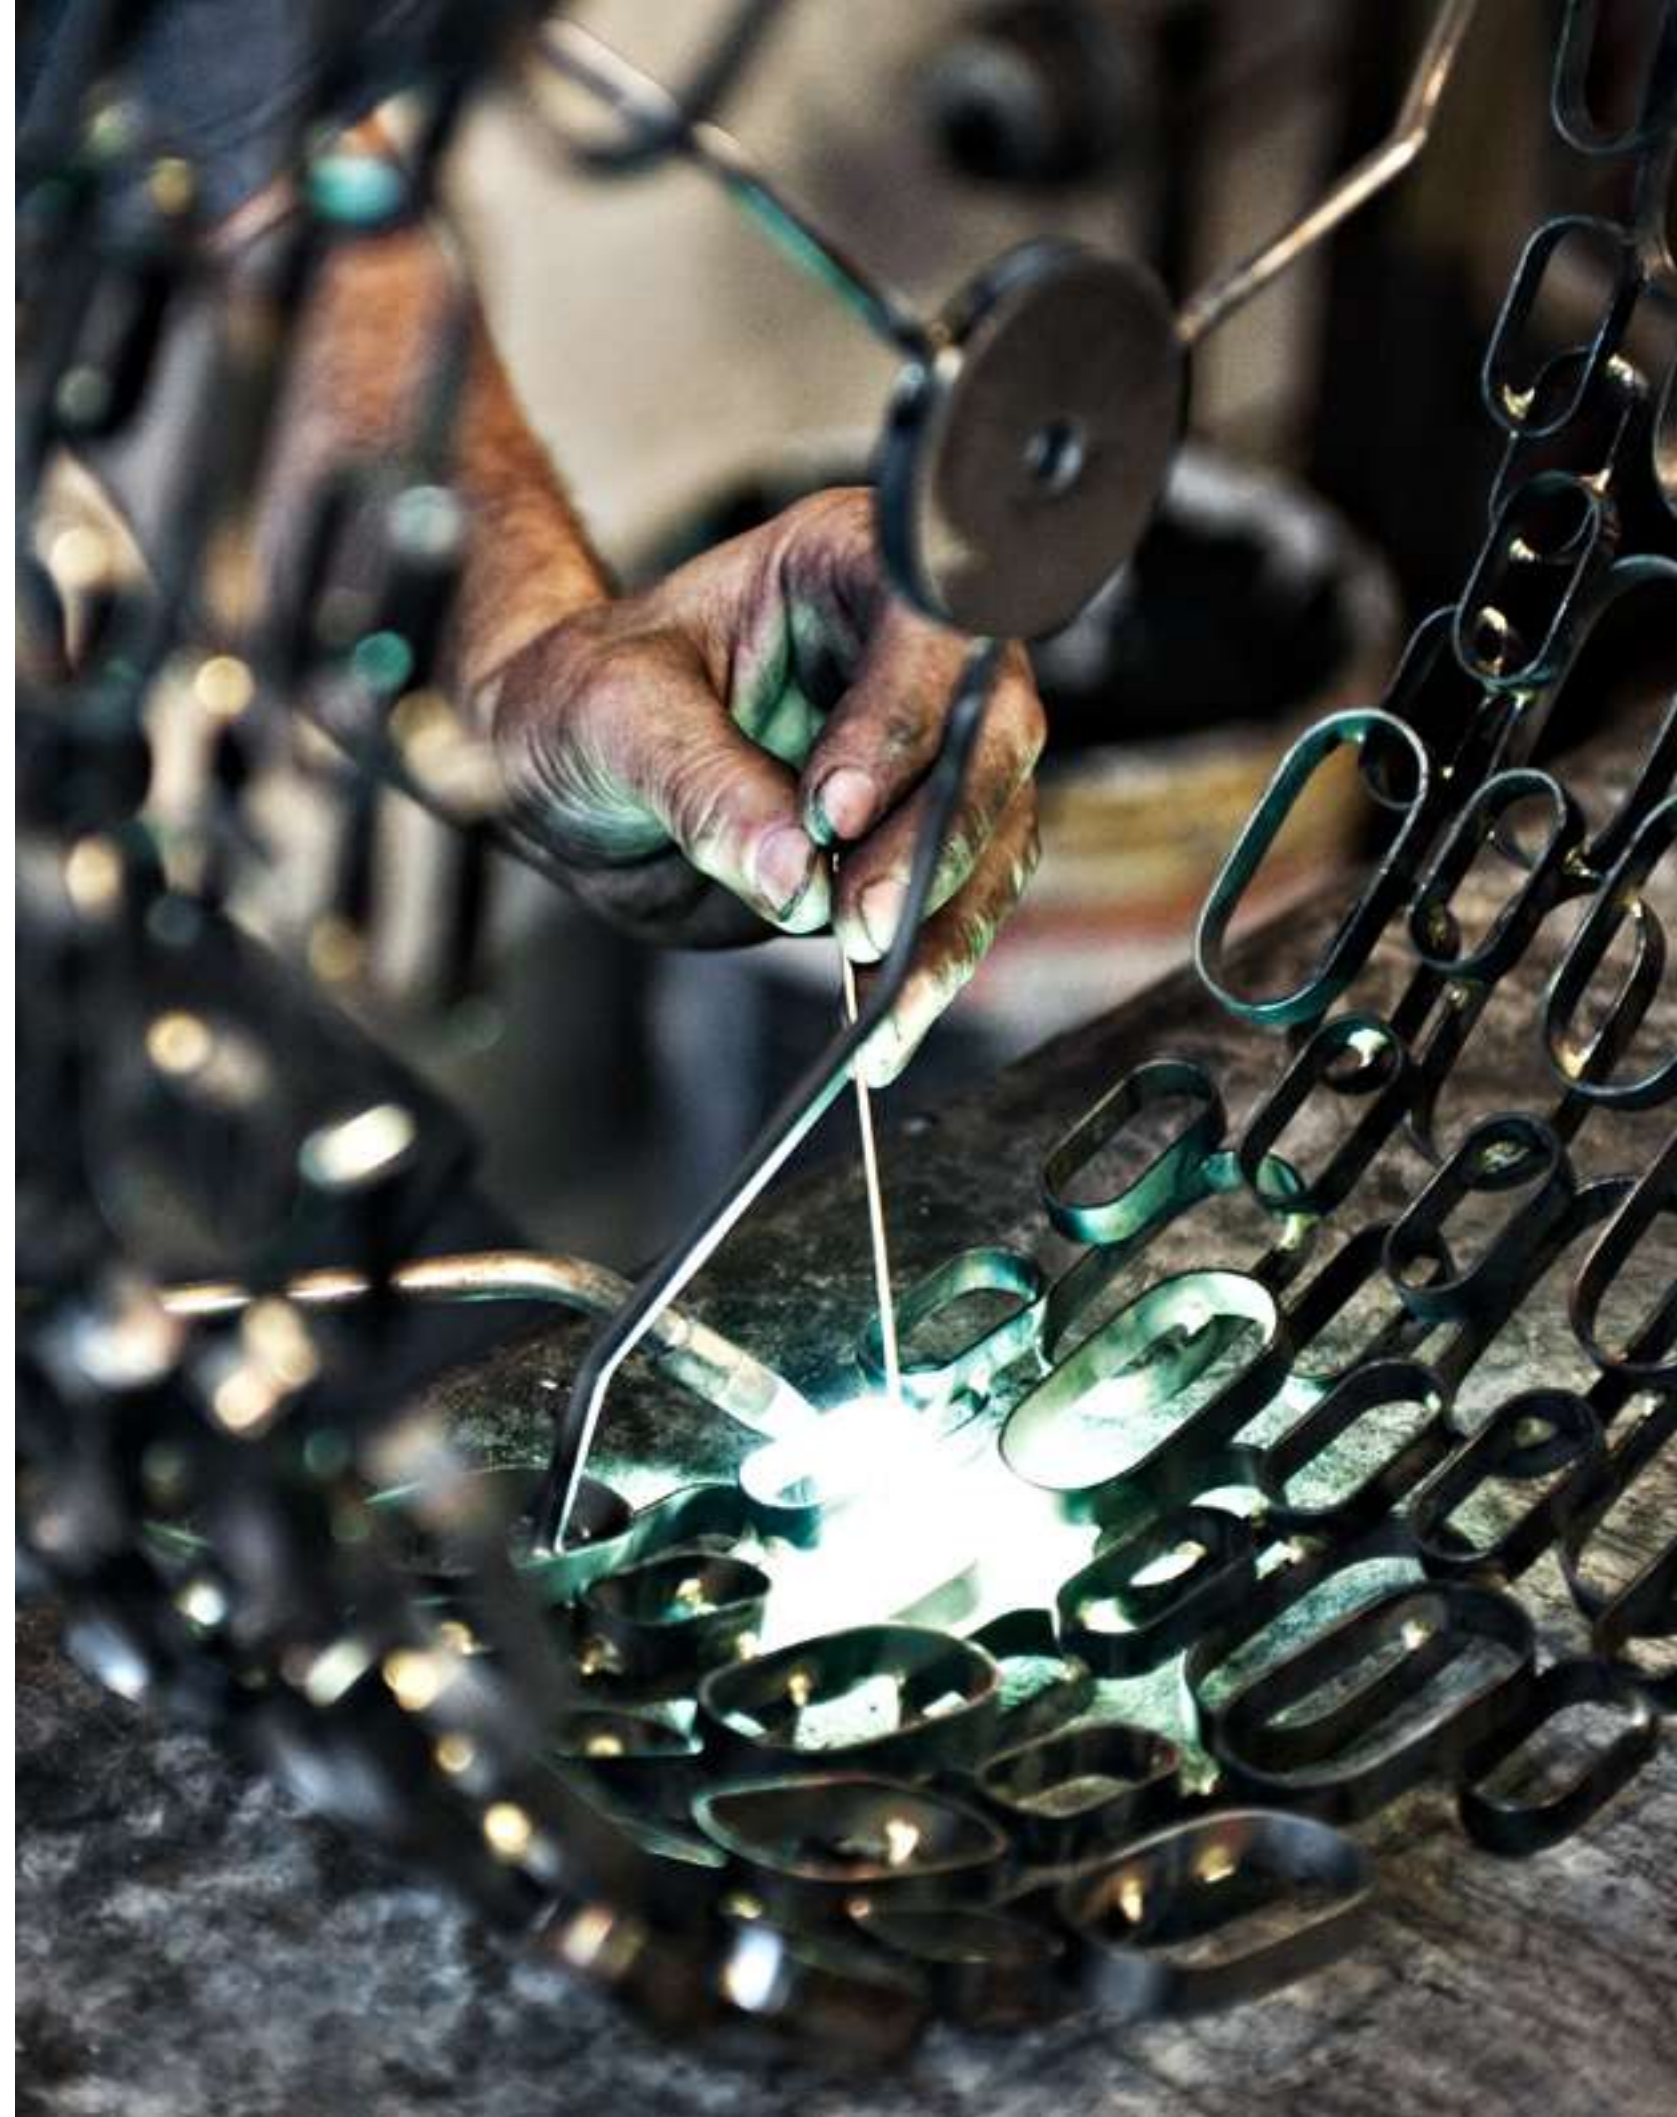

TERZANI
LA LUCE PENSATA

All products in the Terzani collections are inspired by a return to noble artisan traditions. Every object is carefully created using craft techniques and for this reason certain details may vary from product to product. These variations are not imperfections but characteristic peculiarities of the production process. Terzani reserves the right to modify its products in order to improve its features.

Product reproduction on paper may result in a misrepresentation of some colors. For updated technical data please refer to our current price list or our website. For updates on etl ®, please visit our website or call our customer service. For ® certification please refer to our current price list or our website. For informations about Patent & Design Registration please visit: www.terzani.com/patents

Terzani srl

Via Castelpulci Int.9
50018 Scandicci Firenze Italy
Office +39 055 722021
info@terzani.com

Terzani Usa, Inc.

2501 SW 56th Ave
Pembroke Park FL 33023
Office 954 438 7779
Toll free 1 866 380 5412
info@terzaniusa.com

Creative Direction Terzani
Art Direction Camilla Cordella
Photos Leonardo Beglieri
Photo (pages 20-21) Riccardo Urnato
Digital imaging Fulvio Gallotti
Eu (Italy) 2019

terzani.com

© terzani 2019