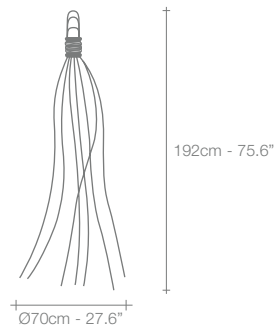

D20P

SATIN NICKEL

RECOMMENDED BULB D20P

230V E27 LED | 15W
Integrated dimmer |

120V E26 LED | 15W
Integrated dimmer |