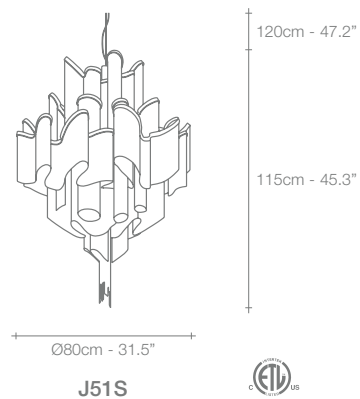

NICKEL

BLACK NICKEL

GOLD

RECOMMENDED BULB	J50S	J51S
230V	20x4W	18x4W
	5W	5W
Dimmable with all systems |		

RECOMMENDED BULB	J52S	J70L	J54S
230V	12x3.5W	8x3.5W	4x3.5W
	3x5W	5W	5W
Dimmable with all systems |			

RECOMMENDED BULB	J60A	J65P
230V	2x6W	6x6W
Dimmable with all systems |		

RECOMMENDED BULB	J50S	J51S
120V	20x4W	18x4W
	6W	6W
Dimmable with all systems |		

RECOMMENDED BULB	J52S	J70L	J54S
120V	12x4W	8x4W	4x4W
	3x6W	6W	6W
Dimmable with all systems |			

RECOMMENDED BULB	J60A	J65P
120V	2x5.5W	6x5.5W
Dimmable with all systems |