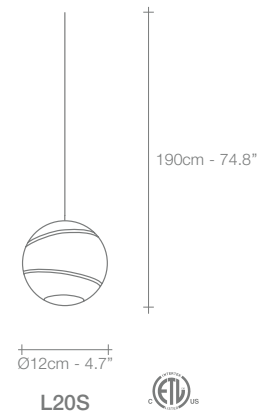

CLEAR GLASS
WHITE WITH
GOLD LEAF

CLEAR GLASS
BLACK WITH
GOLD LEAF

	RECOMMENDED BULB	L20S	RECOMMENDED BULB	L21S
230V	G9 LED	3,5W	E14 LED	5W
	Dimmable with all systems		Dimmable with all systems	
120V	G9 LED	4W	G9 LED	5W
	Dimmable with all systems		Dimmable with all systems