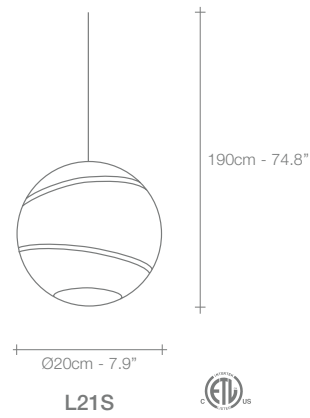

CLEAR GLASS
WHITE WITH
GOLD LEAF

CLEAR GLASS
BLACK WITH
GOLD LEAF

	RECOMMENDED BULB	L20S	RECOMMENDED BULB	L21S
230V	G9 LED	3,5W	E14 LED	5W
	Dimmable with all systems		Dimmable with all systems	
120V	G9 LED	4W	G9 LED	5W
	Dimmable with all systems		Dimmable with all systems