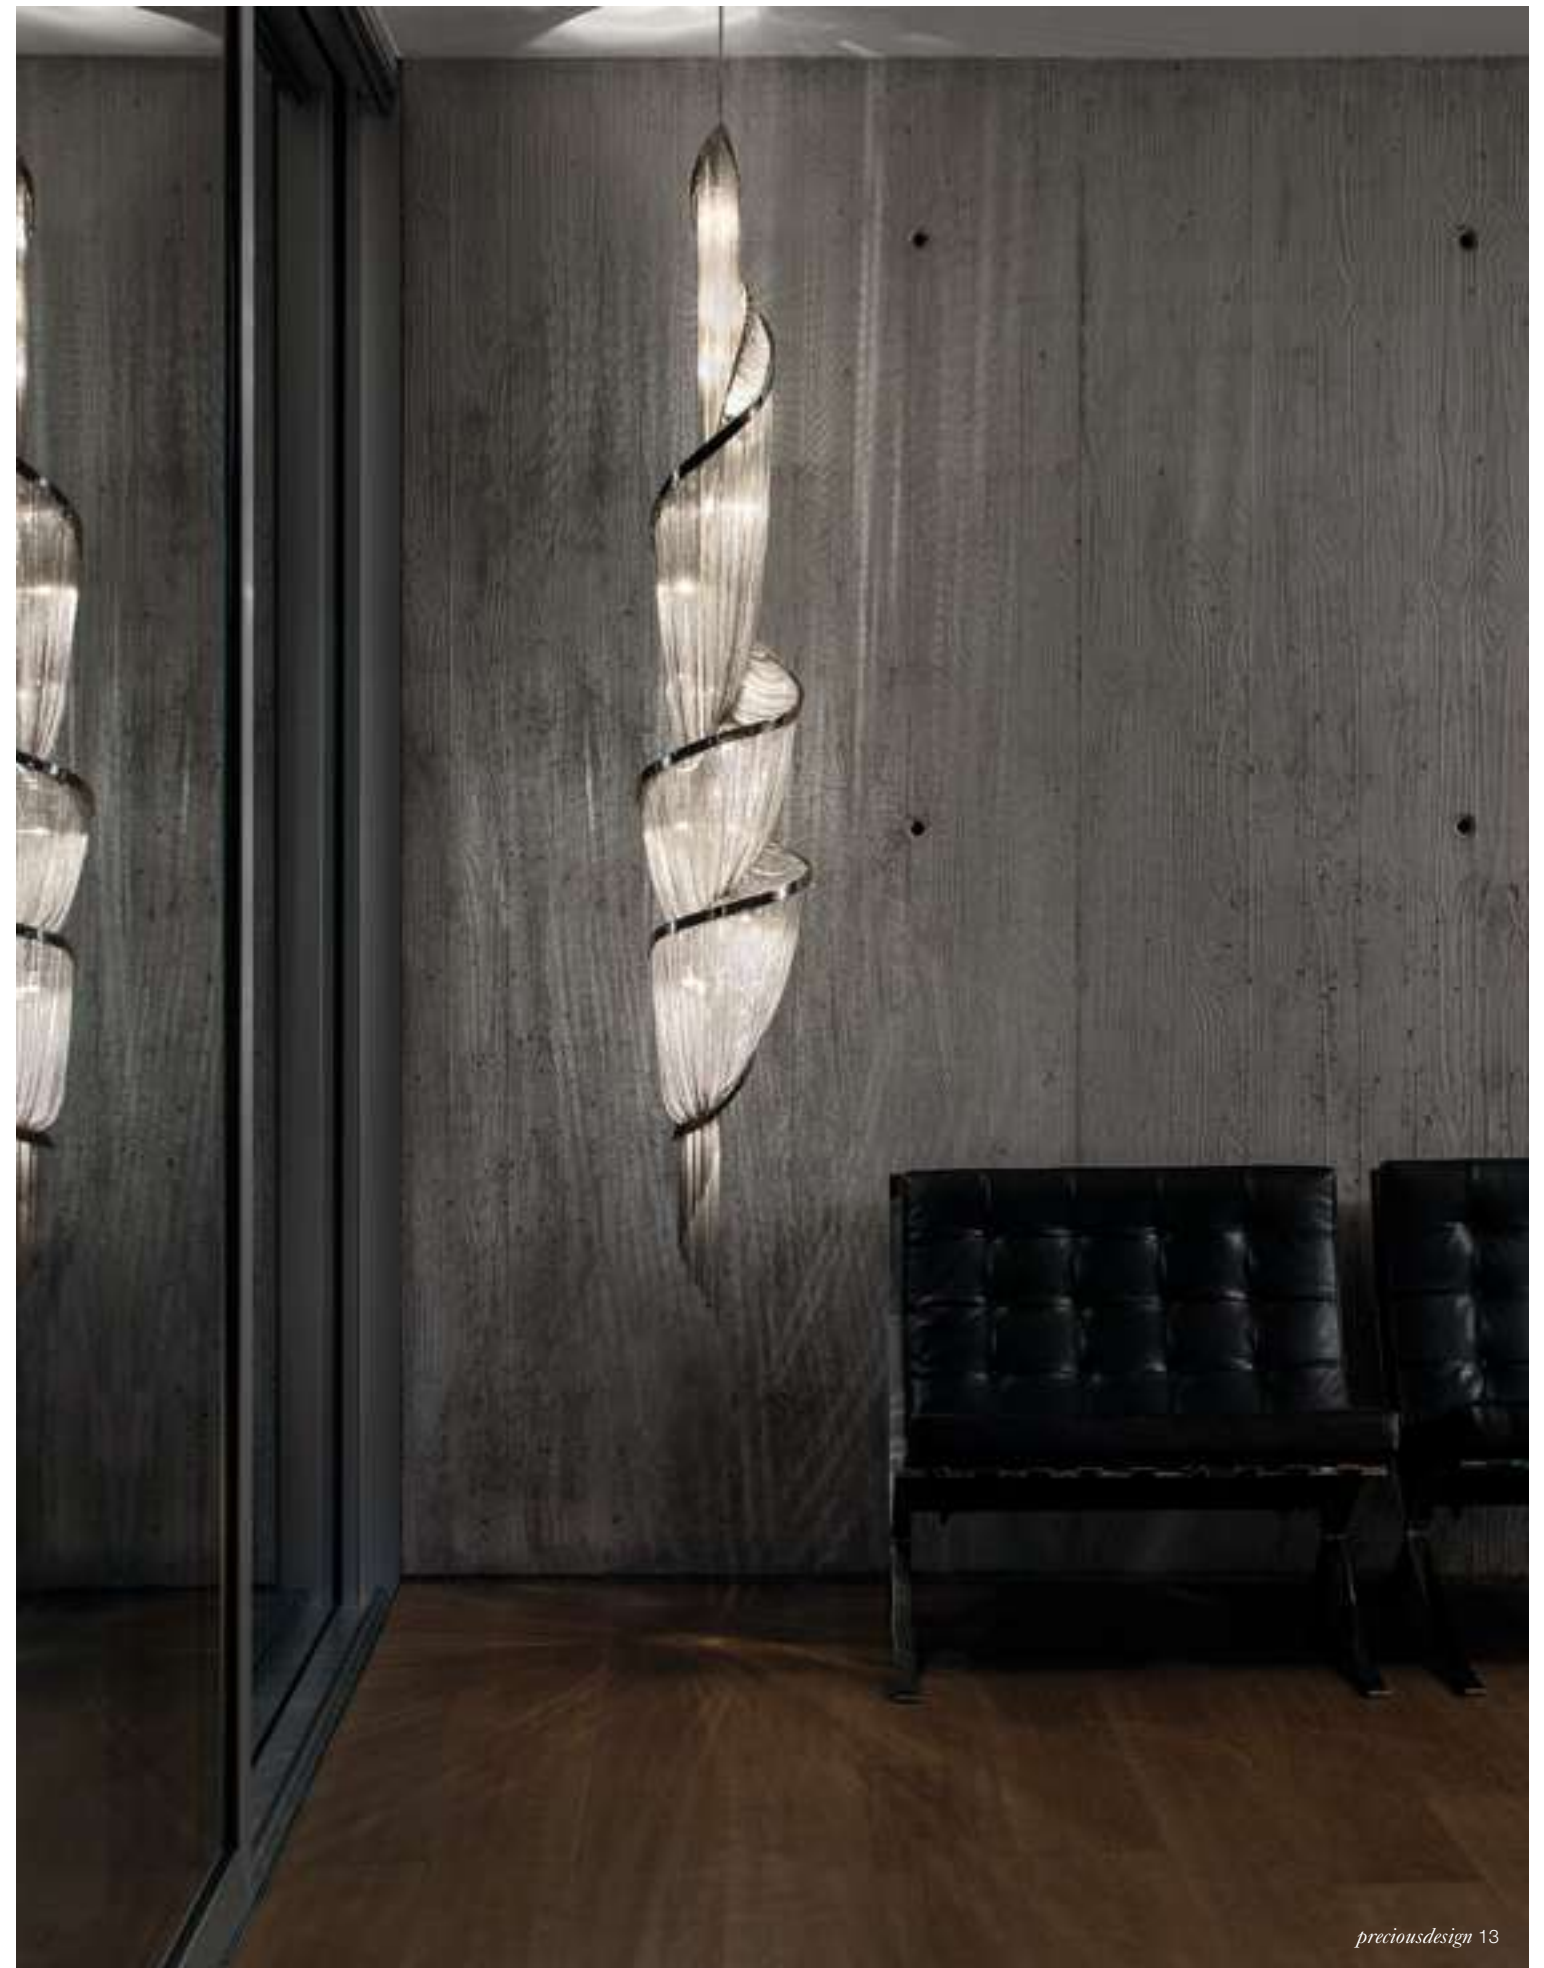

Epoque, Cyclical *Light.*

Epoque is a light sculpture designed to study chiaroscuro and volumes. The result is a modern expression of these Renaissance-era techniques in a stunning chandelier. Composed of curved, organic lines, Epoque's frame is made of flexible and durable brass metal, suspended by nickel metal chains. Two bands of metal, a central elongated section and an external band of wide arcs, allows the light to envelop a room in reflections of soft light. Epoque has attracted attention from those in the design community with discerning tastes. Epoque is available in nickel, black nickel, gold and bronze finish. Design Stefano Papi & Saviz Yaghmai.