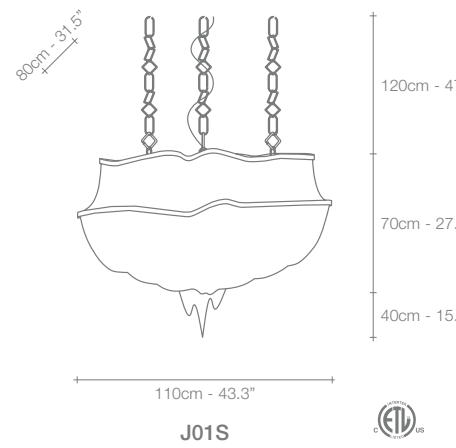

Epoque, Cyclical *Light.*

Epoque is a light sculpture designed to study chiaroscuro and volumes. The result is a modern expression of these Renaissance-era techniques in a stunning chandelier. Composed of curved, organic lines, Epoque's frame is made of flexible and durable brass metal, suspended by nickel metal chains. Two bands of metal, a central elongated section and an external band of wide arcs, allows the light to envelop a room in reflections of soft light. Epoque has attracted attention from those in the design community with discerning tastes. Epoque is available in nickel, black nickel, gold and bronze finish. Design Stefano Papi & Saviz Yaghmai.

120cm - 47.2"
110cm - 43.3"
95cm - 37.4"

A15S

120cm - 47.2"
79cm - 31.1"
68cm - 26.8"

A14S

100cm - 39.4"
76cm - 29.9"
55cm - 21.7"

A13S

100cm - 39.4"
60cm - 23.6"
50cm - 19.7"

A16S

100cm - 39.4"
48cm - 18.9"
40cm - 15.7"

A17S

100cm - 39.4"
40cm - 15.7"
33cm - 13"

A18S

120cm - 47.2"
70cm - 27.6"
40cm - 15.7"

J01S

53cm - 20.8"

J03A