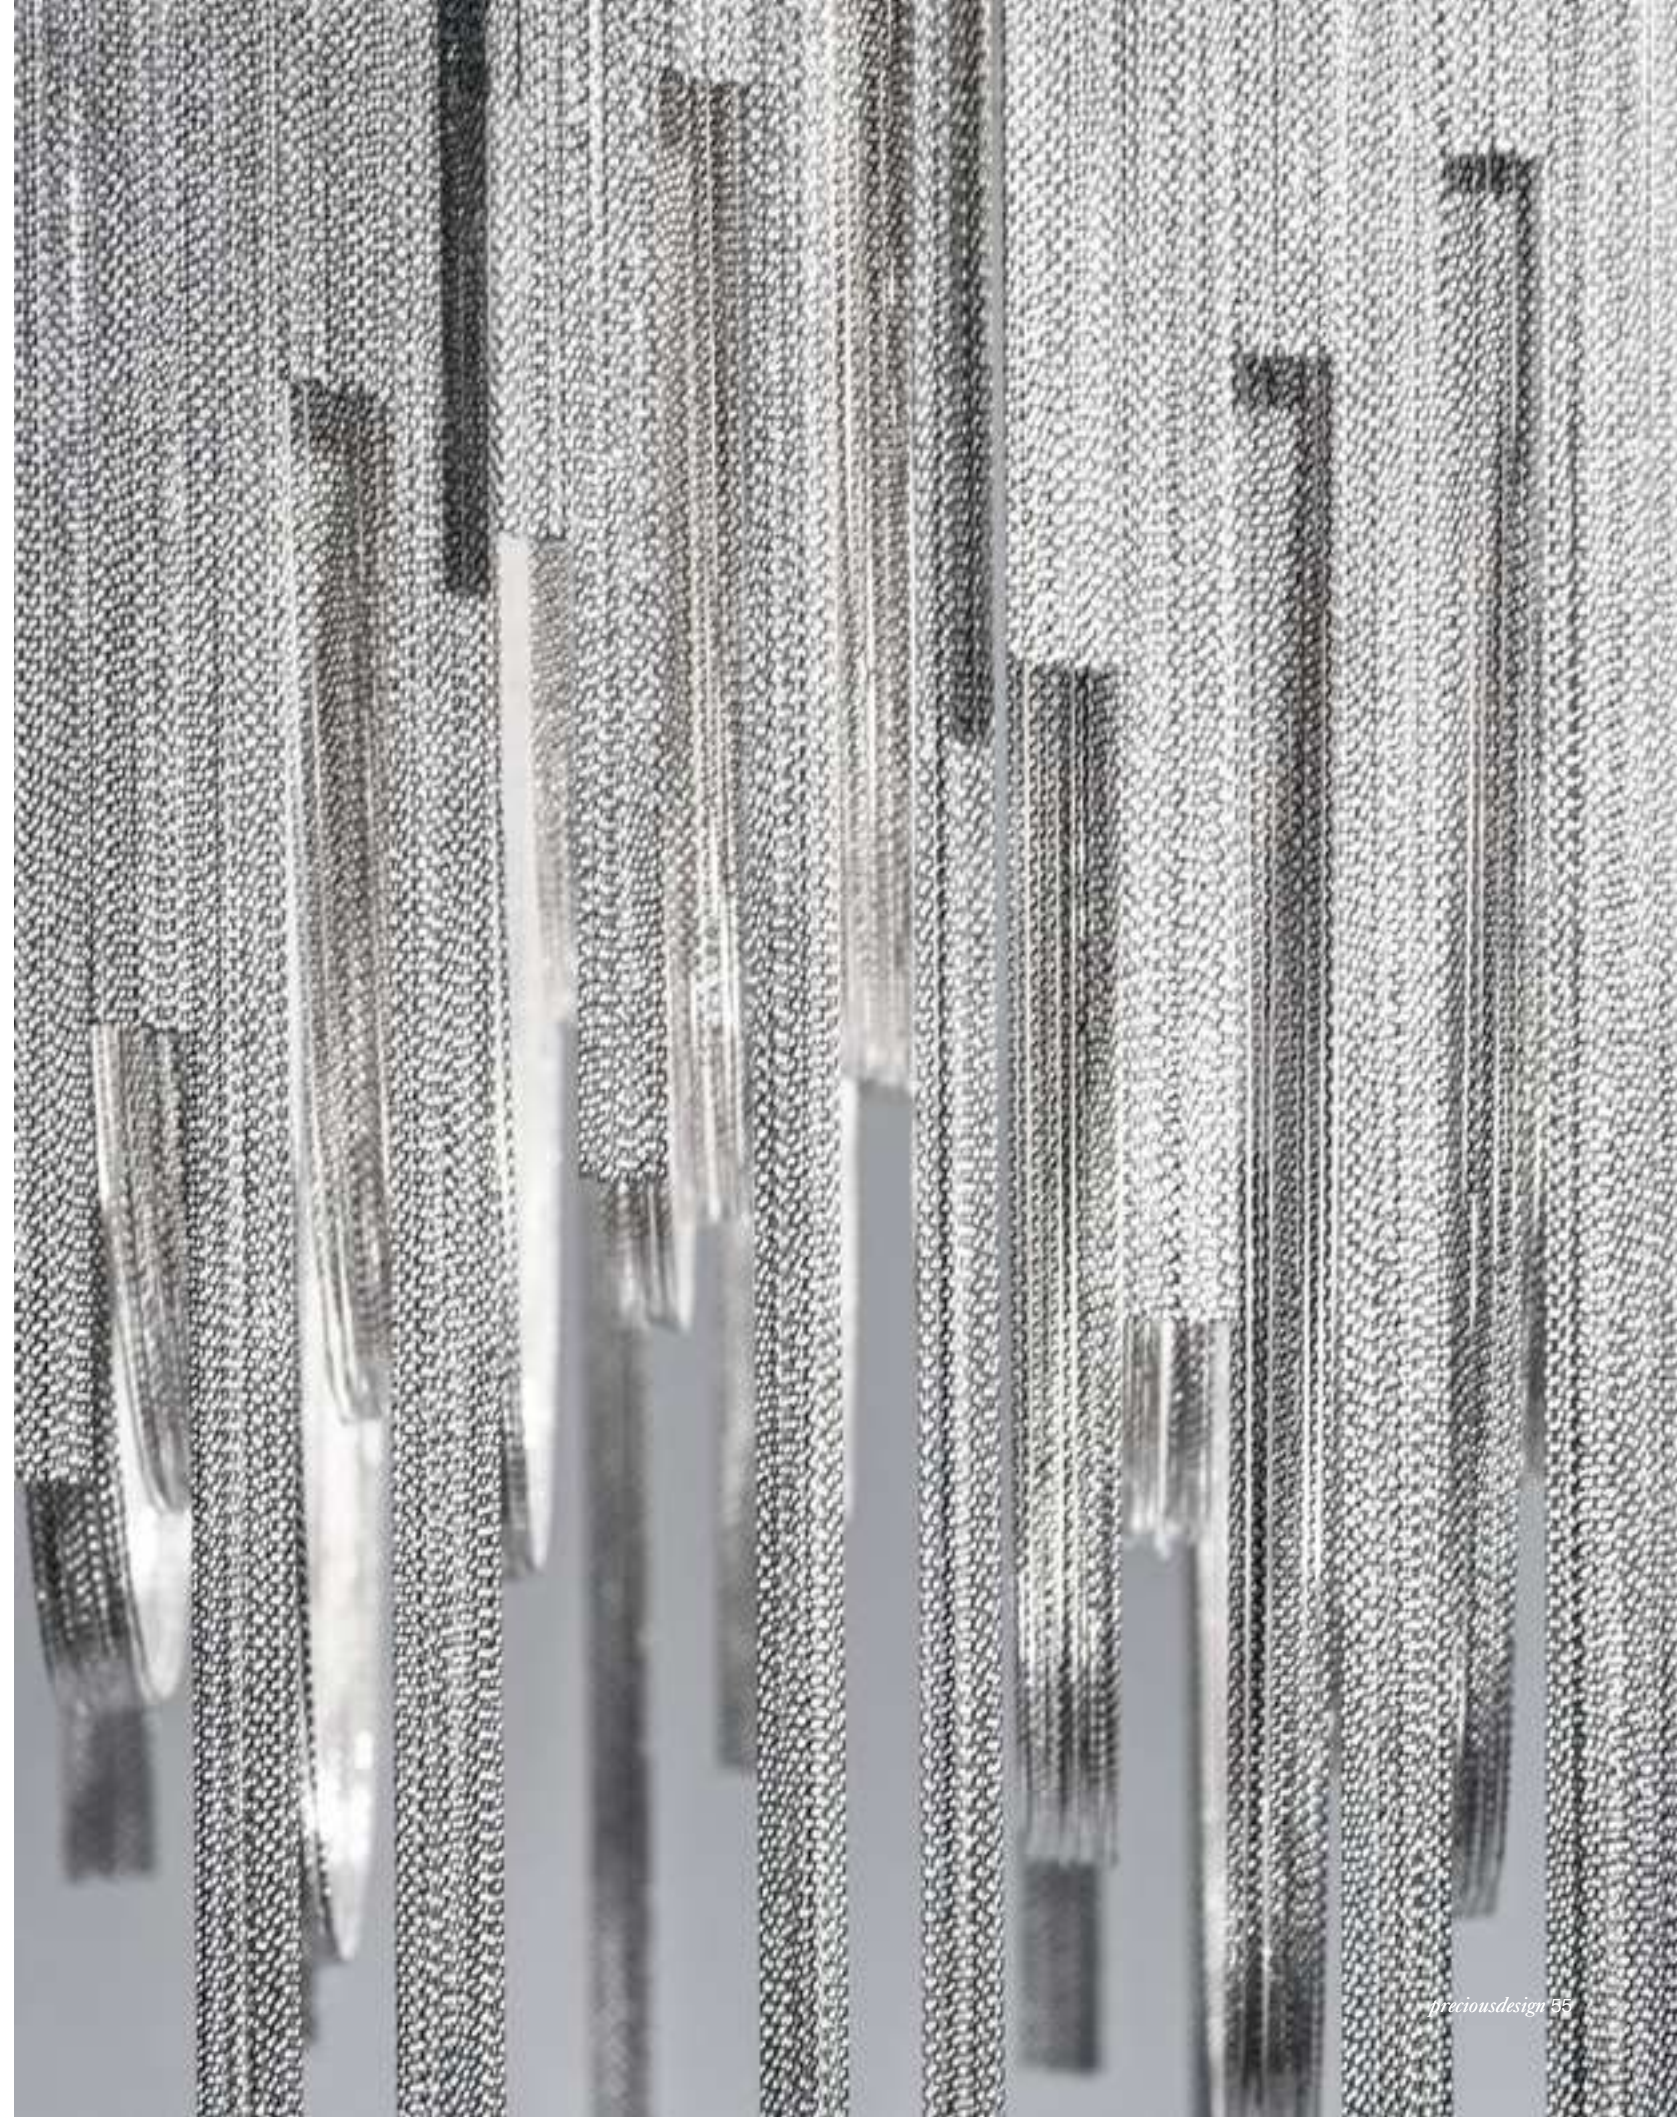

INTEGRATED LED	L60S	L61S	L62S	L63S
230V	LED BOARD 3000K-CRI 90	10x4.5W 5300lm	10x4.5W 5300lm	20x4.5W 10600lm	7x4.5W 3710lm
	Dimmer	1-10V	1-10V	1-10V	1-10V PWM 10-100 Ω
120V	LED BOARD 3000K-CRI 90	10x4.5W 5300lm	10x4.5W 5300lm	20x4.5W 10600lm	7x4.5W 3710lm
	Dimmer	1-10V	1-10V	1-10V	1-10V PWM 10-100 Ω

Different dimming options on request, 2700K LED boards on request