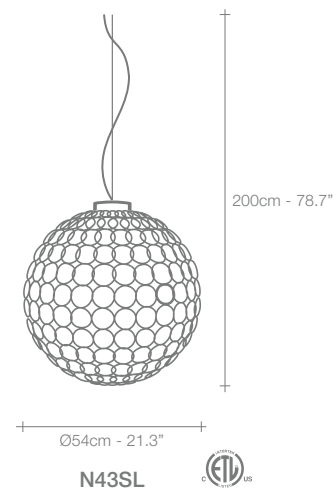

INTEGRATED LED		N40SL	N41SL	N42SL	N43SL
230V	COB LED 3000K-CRI 90	18W 1640lm	18W 1640lm	18W 1640lm	18W 1640lm
	Dimmer	TRIAC	TRIAC	TRIAC	TRIAC
120V	COB LED 3000K-CRI 90	18W 1640lm	18W 1640lm	18W 1640lm	18W 1640lm
	Dimmer	TRIAC	TRIAC	TRIAC	TRIAC

Different dimming options on request, 2700K COB LED on request