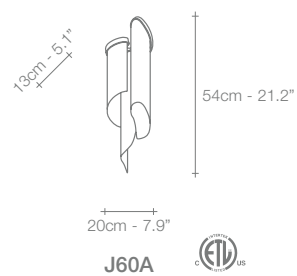

NICKEL

BLACK NICKEL

GOLD

RECOMMENDED BULB	J50S	J51S
230V	20x4W	18x4W
	5W	5W
Dimmable with all systems |		

RECOMMENDED BULB	J52S	J70L	J54S
230V	12x3.5W	8x3.5W	4x3.5W
	3x5W	5W	5W
Dimmable with all systems |			

RECOMMENDED BULB	J60A	J65P
230V	2x6W	6x6W
Dimmable with all systems |		

RECOMMENDED BULB	J50S	J51S
120V	20x4W	18x4W
	6W	6W
Dimmable with all systems |		

RECOMMENDED BULB	J52S	J70L	J54S
120V	12x4W	8x4W	4x4W
	3x6W	6W	6W
Dimmable with all systems |			

RECOMMENDED BULB	J60A	J65P
120V	2x5.5W	6x5.5W
Dimmable with all systems |