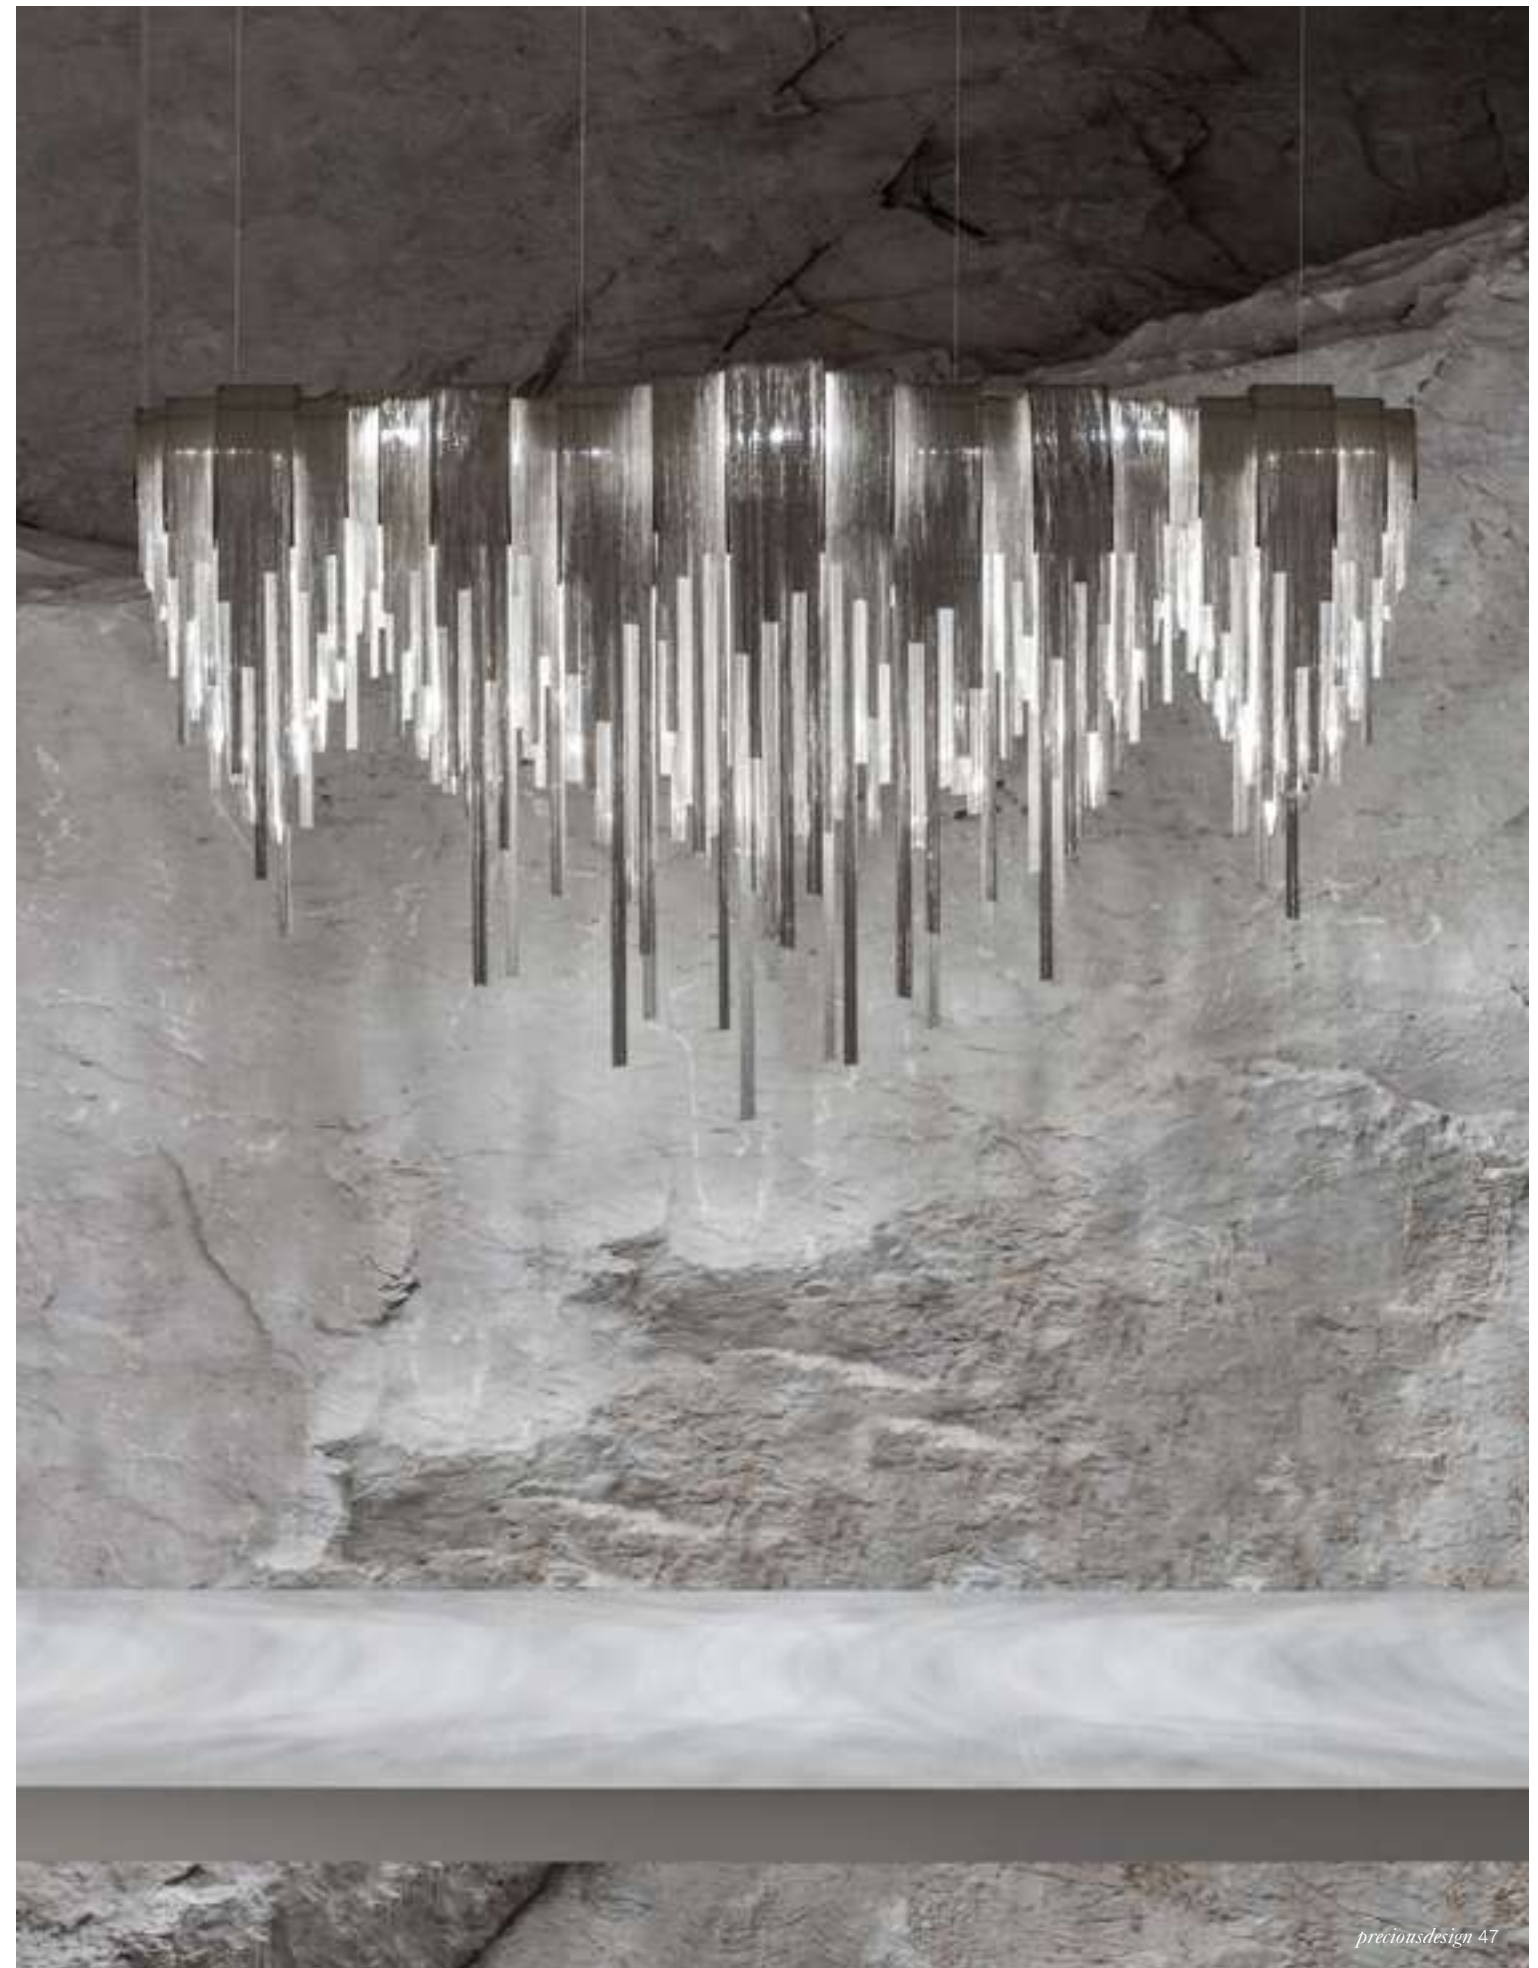

Volver, Breath of new *Light.*

At Terzani, we are fortunate to work with some of the brightest young stars in Italian design. For Volver, designer Diego Bassetti and architect Andrea Panzieri of Studio 14, protégés of Bruno Rainaldi, applied their multidisciplinary approach to create Terzani's first LED suspension light. This geometric design combines thin nickel chains with the latest in LED technology to create a light that is both elegant and modern. A breath of new light, Volver melds technology and art to achieve a new level of luxury. Design Studio 14.