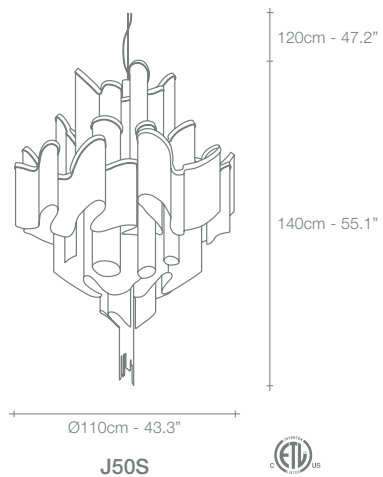

120cm - 47.2"
110cm - 43.3"
95cm - 37.4"

A15S

120cm - 47.2"
79cm - 31.1"
68cm - 26.8"

A14S

100cm - 39.4"
76cm - 29.9"
55cm - 21.7"

A13S

100cm - 39.4"
60cm - 23.6"
50cm - 19.7"

A16S

100cm - 39.4"
48cm - 18.9"
40cm - 15.7"

A17S

100cm - 39.4"
40cm - 15.7"
33cm - 13"

A18S

120cm - 47.2"
70cm - 27.6"
40cm - 15.7"

J01S

53cm - 20.8"

J03A

Stream, Iridescent *Light.*

A stunning design from Christian Lava, Stream is an impressive presence in any room. Stream's design exploits the physical characteristics of the materials used to envelop a room in a unique, immersive light. Here, an elegant thin metal chain appear to flow down from the undulating, nickel-plated frame. These cascading tiers project a streaking, yet tranquil, shadow throughout the room. Design Christian Lava.