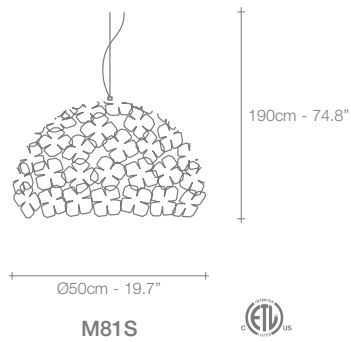

RECOMMENDED BULB	M40S	M41B
230V E14 LED	4W	4W
Dimmer	| all systems integrated	
120V E12 LED	4W	4W
Dimmer	| all systems integrated	

RECOMMENDED BULB	M42L	M43L	M46S	M48P	M49P	M51S
230V E27 LED	15W	11W	15W	11W	15W	15W
Dimmable with all systems			integrated		integrated	
120V E26 LED	15W	11W	15W	11W	15W	15W
Dimmable with all systems			integrated		integrated	

RECOMMENDED BULB	M44L
230V R7s HALOGEN	120W
Dimmable with all systems	
120V R7s HALOGEN	150W
Dimmable with all systems	

INTEGRATED LED	M50B
230V LED 3000K	0,3W 15lm
Dimmer	| no
120V LED 3000K	0,3W 15lm
Dimmer	| no

RECOMMENDED BULB	M47S	M56A	M57L	M85L
230V G9 LED	3,5W	3,5W	3,5W	4W
Dimmable with all systems	|			
120V G9 LED	4W	4W	4W	5W
Dimmable with all systems	|			

RECOMMENDED BULB	M81S
230V E27 LED globe	8W
Dimmable with all systems	|
120V E26 LED globe	8W
Dimmable with all systems	|