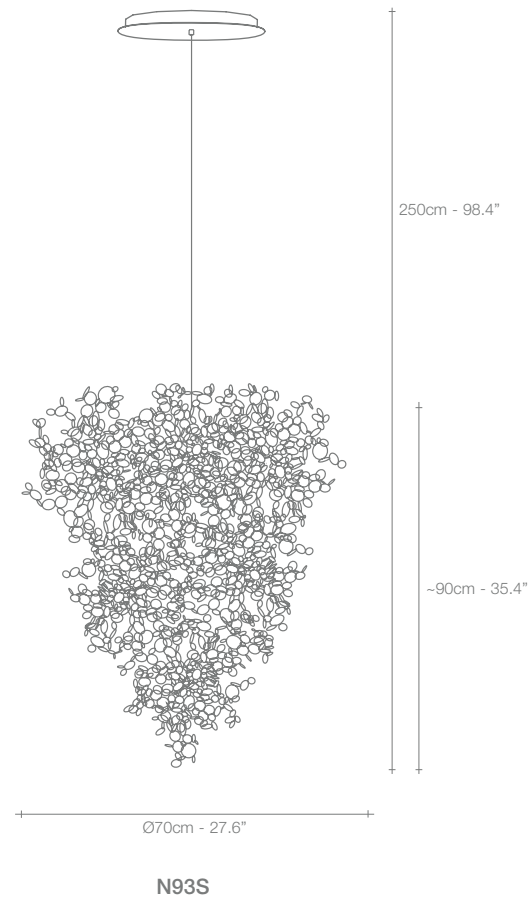

STAINLESS STEEL

GOLD PLATED

RECOMMENDED BULB		N90S	N91S	N92S	INTEGRATED LED		N93S	N94S	N95S	
230V		G4 12V HALOGEN	3x20W	12x20W	12x20W		LED 3000K	12x2.1W 3285lm	18x2.1W 4930lm	6x2.1W 1640lm
		Dimmer	IGBT	IGBT	IGBT		Dimmer	1-10V DALI	1-10V DALI	1-10V
120V		G4 12V XENON	3x20W	12x20W	12x20W		LED 3000K	12x2.1W 3290lm	18x2.1W 4930lm	6x2.1W 1640lm
		Dimmer	all systems	IGBT TRIAC	IGBT TRIAC		Dimmer	1-10V DALI	no	1-10V

Different dimming options on request, N93S N94S N95S also available 2700K on request