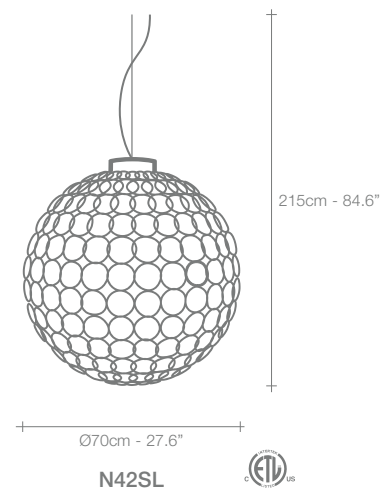

INTEGRATED LED		N40SL	N41SL	N42SL	N43SL
230V	COB LED 3000K-CRI 90	18W 1640lm	18W 1640lm	18W 1640lm	18W 1640lm
	Dimmer	TRIAC	TRIAC	TRIAC	TRIAC
120V	COB LED 3000K-CRI 90	18W 1640lm	18W 1640lm	18W 1640lm	18W 1640lm
	Dimmer	TRIAC	TRIAC	TRIAC	TRIAC

Different dimming options on request, 2700K COB LED on request