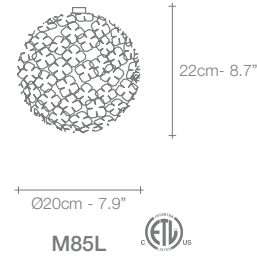

RECOMMENDED BULB	M40S	M41B
230V E14 LED	4W	4W
Dimmer	| all systems integrated	
120V E12 LED	4W	4W
Dimmer	| all systems integrated	

RECOMMENDED BULB	M42L	M43L	M46S	M48P	M49P	M51S
230V E27 LED	15W	11W	15W	11W	15W	15W
Dimmable with all systems			integrated		integrated	
120V E26 LED	15W	11W	15W	11W	15W	15W
Dimmable with all systems			integrated		integrated	

RECOMMENDED BULB	M44L
230V R7s HALOGEN	120W
Dimmable with all systems	
120V R7s HALOGEN	150W
Dimmable with all systems	

INTEGRATED LED	M50B
230V LED 3000K	0,3W 15lm
Dimmer	| no
120V LED 3000K	0,3W 15lm
Dimmer	| no

RECOMMENDED BULB	M47S	M56A	M57L	M85L
230V G9 LED	3,5W	3,5W	3,5W	4W
Dimmable with all systems	|			
120V G9 LED	4W	4W	4W	5W
Dimmable with all systems	|			

RECOMMENDED BULB	M81S
230V E27 LED globe	8W
Dimmable with all systems	|
120V E26 LED globe	8W
Dimmable with all systems	|