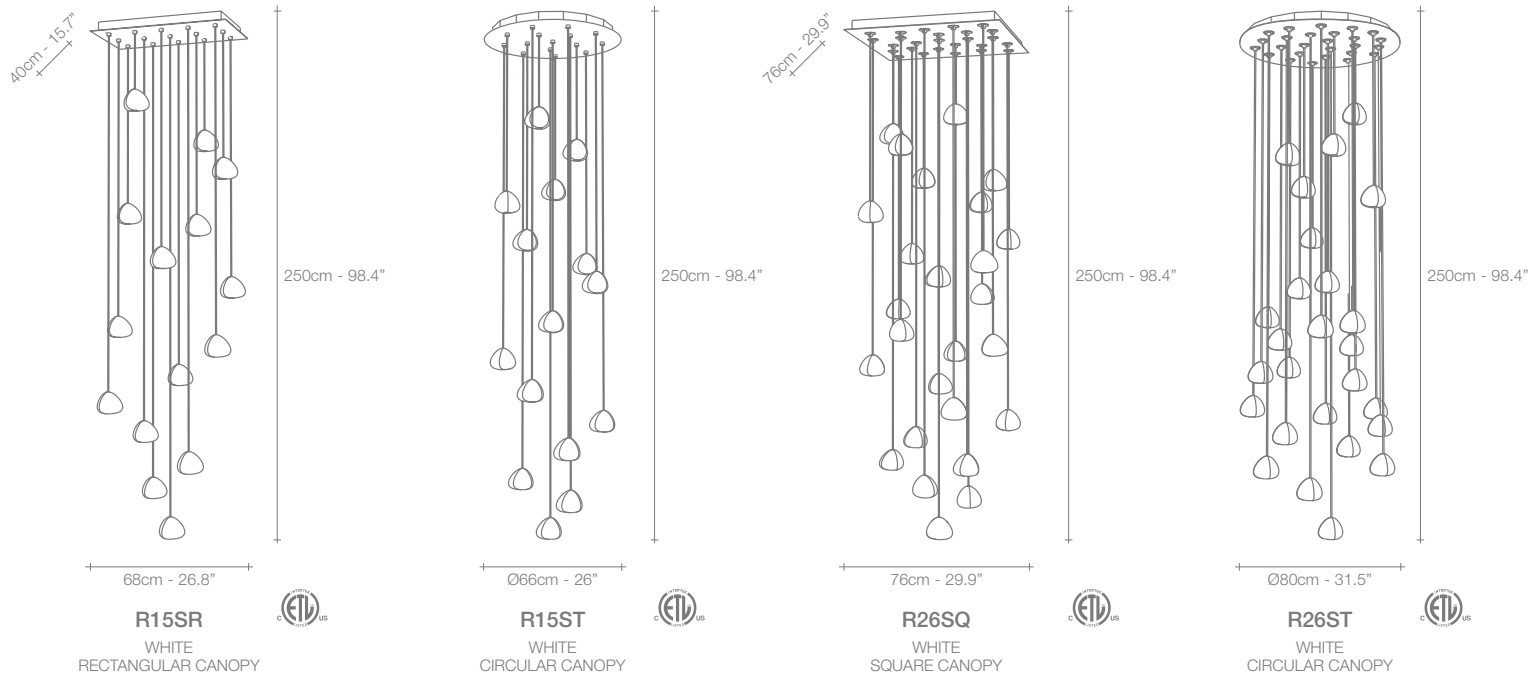

RECOMMENDED BULB		R01S	R03S	R05S	R07S	R15SR	R15ST	R26SQ	R26ST
230V	G4 12V HALOGEN	10W	3x10W	5x10W	7x10W	15x10W	15x10W	26x10W	26x10W
	Dimmer	IGBT	IGBT TRIAC	IGBT TRIAC	IGBT TRIAC	IGBT TRIAC	IGBT TRIAC	IGBT TRIAC	IGBT TRIAC
120V	G4 12V XENON	10W	3x10W	5x10W	7x10W	15x10W	15x10W	26x10W	26x10W
	Dimmer	IGBT	IGBT	IGBT TRIAC	IGBT TRIAC	IGBT TRIAC	IGBT TRIAC	IGBT TRIAC	IGBT TRIAC

Mizu can be manufactured to work with LED light source on request or with integrated LED 3000K (not ETL). Different dimming options on request