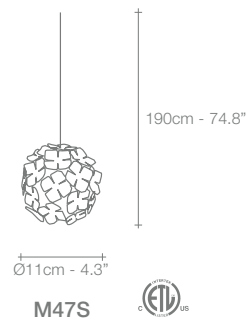

RECOMMENDED BULB	M40S	M41B
230V E14 LED	4W	4W
Dimmer	| all systems integrated	
120V E12 LED	4W	4W
Dimmer	| all systems integrated	

RECOMMENDED BULB	M42L	M43L	M46S	M48P	M49P	M51S
230V E27 LED	15W	11W	15W	11W	15W	15W
Dimmable with all systems			integrated		integrated	
120V E26 LED	15W	11W	15W	11W	15W	15W
Dimmable with all systems			integrated		integrated	

RECOMMENDED BULB	M44L
230V R7s HALOGEN	120W
Dimmable with all systems	
120V R7s HALOGEN	150W
Dimmable with all systems	

INTEGRATED LED	M50B
230V LED 3000K	0,3W 15lm
Dimmer	| no
120V LED 3000K	0,3W 15lm
Dimmer	| no

RECOMMENDED BULB	M47S	M56A	M57L	M85L
230V G9 LED	3,5W	3,5W	3,5W	4W
Dimmable with all systems	|			
120V G9 LED	4W	4W	4W	5W
Dimmable with all systems	|			

RECOMMENDED BULB	M81S
230V E27 LED globe	8W
Dimmable with all systems	|
120V E26 LED globe	8W
Dimmable with all systems	|