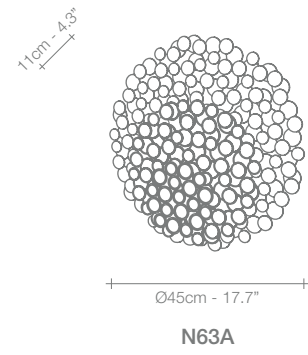

RECOMMENDED BULB	N60S	N62A	N63A	N65L	N66L
230V	G9 LED	9x3,5W	4W	2x4W	6x3,5W	6x3,5W
Dimmable with all systems |						
120V	G9 LED	9x4W	5W	2x5W	6x4W	6x4W
Dimmable with all systems |