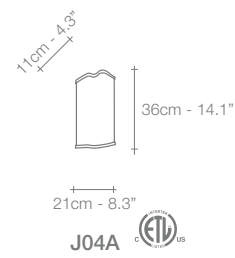

120cm - 47.2"
110cm - 43.3"
95cm - 37.4"

A15S

120cm - 47.2"
79cm - 31.1"
68cm - 26.8"

A14S

100cm - 39.4"
76cm - 29.9"
55cm - 21.7"

A13S

100cm - 39.4"
60cm - 23.6"
50cm - 19.7"

A16S

100cm - 39.4"
48cm - 18.9"
40cm - 15.7"

A17S

100cm - 39.4"
40cm - 15.7"
33cm - 13"

A18S

120cm - 47.2"
70cm - 27.6"
40cm - 15.7"

J01S

53cm - 20.8"

J03A

36cm - 14.1"

J04A

NICKEL

BLACK NICKEL

BRONZE

GOLD

	A13S	A14S	A15S	A16S	A17S	A18S	J01S	J03A	J04A	
RECOMMENDED BULB										
230V	E14 LED	6x6W	8x6W	8x6W	10x6W	10x6W	8x6W	10x6W	4x6W	2x6W
Dimmable with all systems										
120V	E12 LED	6x5.5W	8x5.5W	8x5.5W	10x5.5W	10x5.5W	8x5.5W	10x5.5W	4x5.5W	2x5.5W
Dimmable with all systems										