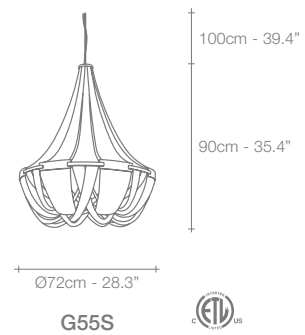

RECOMMENDED BULB		G55S	G56S	G57S	G60L	G61L	G62L
230V		8x3,5W	12x3,5W	14x3,5W	8x3,5W	10x3,5W	12x3,5W
		Dimmable with all systems |					

120V		8x4W	12x4W	14x4W	8x4W	10x4W	12x4W
		Dimmable with all systems |