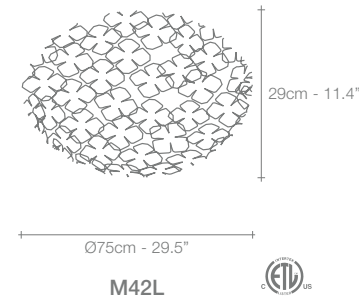

RECOMMENDED BULB	M40S	M41B
230V E14 LED	4W	4W
Dimmer	| all systems integrated	
120V E12 LED	4W	4W
Dimmer	| all systems integrated	

RECOMMENDED BULB	M42L	M43L	M46S	M48P	M49P	M51S
230V E27 LED	15W	11W	15W	11W	15W	15W
Dimmable with all systems			integrated		integrated	
120V E26 LED	15W	11W	15W	11W	15W	15W
Dimmable with all systems			integrated		integrated	

RECOMMENDED BULB	M44L
230V R7s HALOGEN	120W
Dimmable with all systems	
120V R7s HALOGEN	150W
Dimmable with all systems	

INTEGRATED LED	M50B
230V LED 3000K	0,3W 15lm
Dimmer	| no
120V LED 3000K	0,3W 15lm
Dimmer	| no

RECOMMENDED BULB	M47S	M56A	M57L	M85L
230V G9 LED	3,5W	3,5W	3,5W	4W
Dimmable with all systems	|			
120V G9 LED	4W	4W	4W	5W
Dimmable with all systems	|			

RECOMMENDED BULB	M81S
230V E27 LED globe	8W
Dimmable with all systems	|
120V E26 LED globe	8W
Dimmable with all systems	|