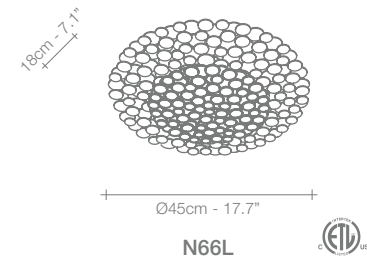

RECOMMENDED BULB	N60S	N62A	N63A	N65L	N66L
230V	G9 LED	9x3,5W	4W	2x4W	6x3,5W	6x3,5W
Dimmable with all systems |						
120V	G9 LED	9x4W	5W	2x5W	6x4W	6x4W
Dimmable with all systems |