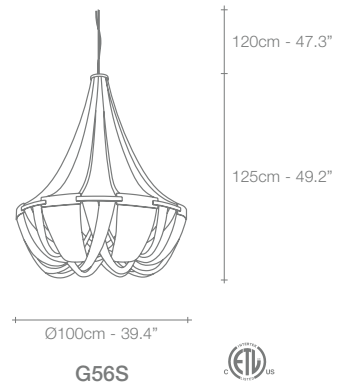

RECOMMENDED BULB		G55S	G56S	G57S	G60L	G61L	G62L
230V		8x3,5W	12x3,5W	14x3,5W	8x3,5W	10x3,5W	12x3,5W
		Dimmable with all systems |					

120V		8x4W	12x4W	14x4W	8x4W	10x4W	12x4W
		Dimmable with all systems |