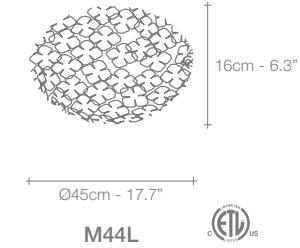

RECOMMENDED BULB	M40S	M41B
230V E14 LED	4W	4W
Dimmer	| all systems integrated	
120V E12 LED	4W	4W
Dimmer	| all systems integrated	

RECOMMENDED BULB	M42L	M43L	M46S	M48P	M49P	M51S
230V E27 LED	15W	11W	15W	11W	15W	15W
Dimmable with all systems			integrated		integrated	
120V E26 LED	15W	11W	15W	11W	15W	15W
Dimmable with all systems			integrated		integrated	

RECOMMENDED BULB	M44L
230V R7s HALOGEN	120W
Dimmable with all systems	
120V R7s HALOGEN	150W
Dimmable with all systems	

INTEGRATED LED	M50B
230V LED 3000K	0,3W 15lm
Dimmer	| no
120V LED 3000K	0,3W 15lm
Dimmer	| no

RECOMMENDED BULB	M47S	M56A	M57L	M85L
230V G9 LED	3,5W	3,5W	3,5W	4W
Dimmable with all systems	|			
120V G9 LED	4W	4W	4W	5W
Dimmable with all systems	|			

RECOMMENDED BULB	M81S
230V E27 LED globe	8W
Dimmable with all systems	|
120V E26 LED globe	8W
Dimmable with all systems	|