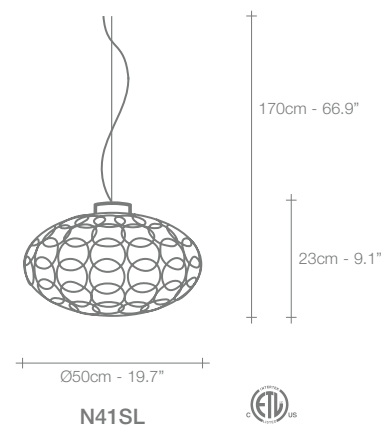

INTEGRATED LED		N40SL	N41SL	N42SL	N43SL
230V	COB LED 3000K-CRI 90	18W 1640lm	18W 1640lm	18W 1640lm	18W 1640lm
	Dimmer	TRIAC	TRIAC	TRIAC	TRIAC
120V	COB LED 3000K-CRI 90	18W 1640lm	18W 1640lm	18W 1640lm	18W 1640lm
	Dimmer	TRIAC	TRIAC	TRIAC	TRIAC

Different dimming options on request, 2700K COB LED on request