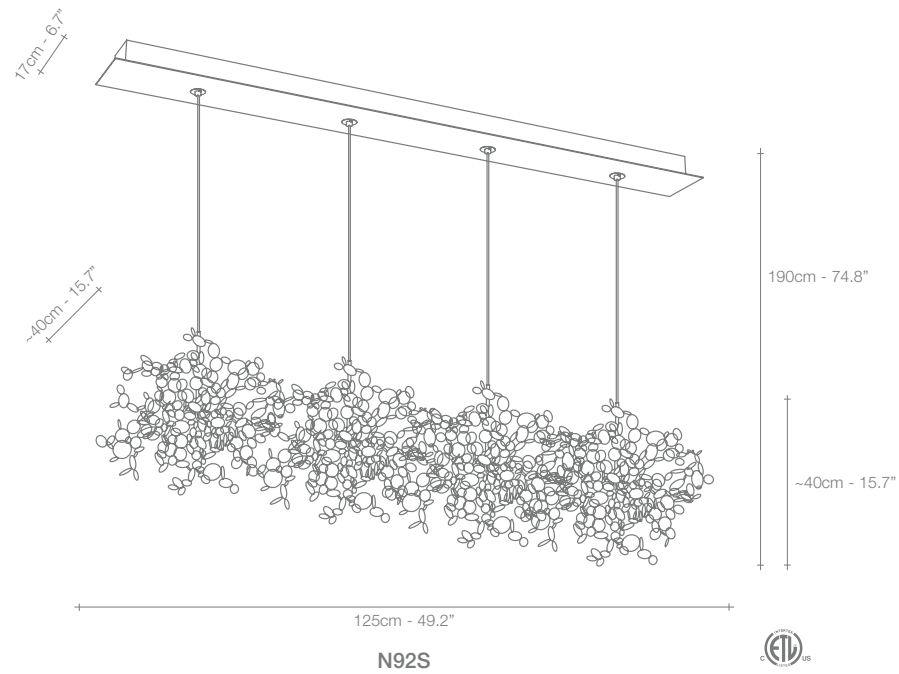

STAINLESS STEEL

GOLD PLATED

RECOMMENDED BULB		N90S	N91S	N92S	INTEGRATED LED		N93S	N94S	N95S	
230V		G4 12V HALOGEN	3x20W	12x20W	12x20W		LED 3000K	12x2.1W 3285lm	18x2.1W 4930lm	6x2.1W 1640lm
		Dimmer	IGBT	IGBT	IGBT		Dimmer	1-10V DALI	1-10V DALI	1-10V
120V		G4 12V XENON	3x20W	12x20W	12x20W		LED 3000K	12x2.1W 3290lm	18x2.1W 4930lm	6x2.1W 1640lm
		Dimmer	all systems	IGBT TRIAC	IGBT TRIAC		Dimmer	1-10V DALI	no	1-10V

Different dimming options on request, N93S N94S N95S also available 2700K on request