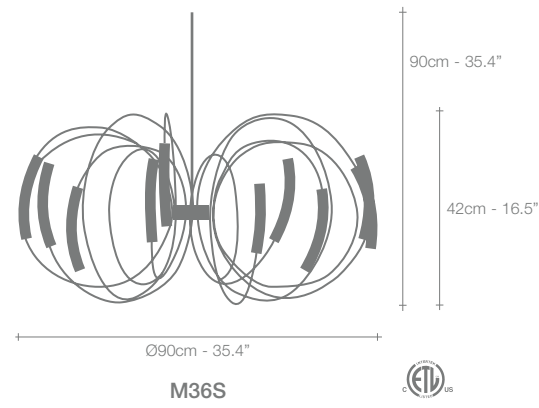

D20P

SATIN NICKEL

RECOMMENDED BULB D20P

230V  E27 LED | 15W
Integrated dimmer |

120V  E26 LED | 15W
Integrated dimmer |

Hook, an Alluring *Design.*

Hook, comprised of a series of arched arms, creates an enticing light that draws people towards it. Bathing the room in a soft glow, viewers are easily captured by Hook's inviting elegance. Its clean design lends well in a variety of settings, casting a light that is equally suitable in commercial or residential environments. Design Jean François Crochet.