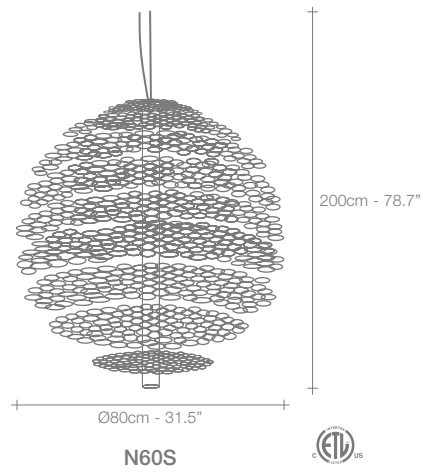

RECOMMENDED BULB	N60S	N62A	N63A	N65L	N66L
230V	G9 LED	9x3,5W	4W	2x4W	6x3,5W	6x3,5W
Dimmable with all systems |						
120V	G9 LED	9x4W	5W	2x5W	6x4W	6x4W
Dimmable with all systems |