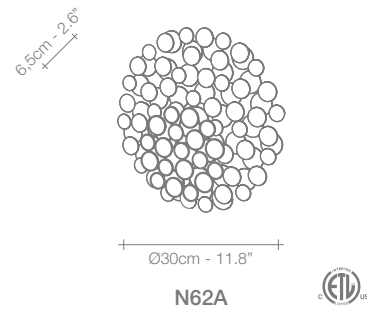

RECOMMENDED BULB	N60S	N62A	N63A	N65L	N66L
230V	G9 LED	9x3,5W	4W	2x4W	6x3,5W	6x3,5W
Dimmable with all systems |						
120V	G9 LED	9x4W	5W	2x5W	6x4W	6x4W
Dimmable with all systems |