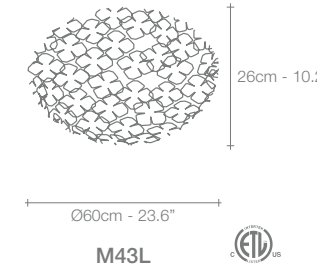

RECOMMENDED BULB	M40S	M41B
230V E14 LED	4W	4W
Dimmer	| all systems integrated	
120V E12 LED	4W	4W
Dimmer	| all systems integrated	

RECOMMENDED BULB	M42L	M43L	M46S	M48P	M49P	M51S
230V E27 LED	15W	11W	15W	11W	15W	15W
Dimmable with all systems			integrated		integrated	
120V E26 LED	15W	11W	15W	11W	15W	15W
Dimmable with all systems			integrated		integrated	

RECOMMENDED BULB	M44L
230V R7s HALOGEN	120W
Dimmable with all systems	
120V R7s HALOGEN	150W
Dimmable with all systems	

INTEGRATED LED	M50B
230V LED 3000K	0,3W 15lm
Dimmer	| no
120V LED 3000K	0,3W 15lm
Dimmer	| no

RECOMMENDED BULB	M47S	M56A	M57L	M85L
230V G9 LED	3,5W	3,5W	3,5W	4W
Dimmable with all systems	|			
120V G9 LED	4W	4W	4W	5W
Dimmable with all systems	|			

RECOMMENDED BULB	M81S
230V E27 LED globe	8W
Dimmable with all systems	|
120V E26 LED globe	8W
Dimmable with all systems	|