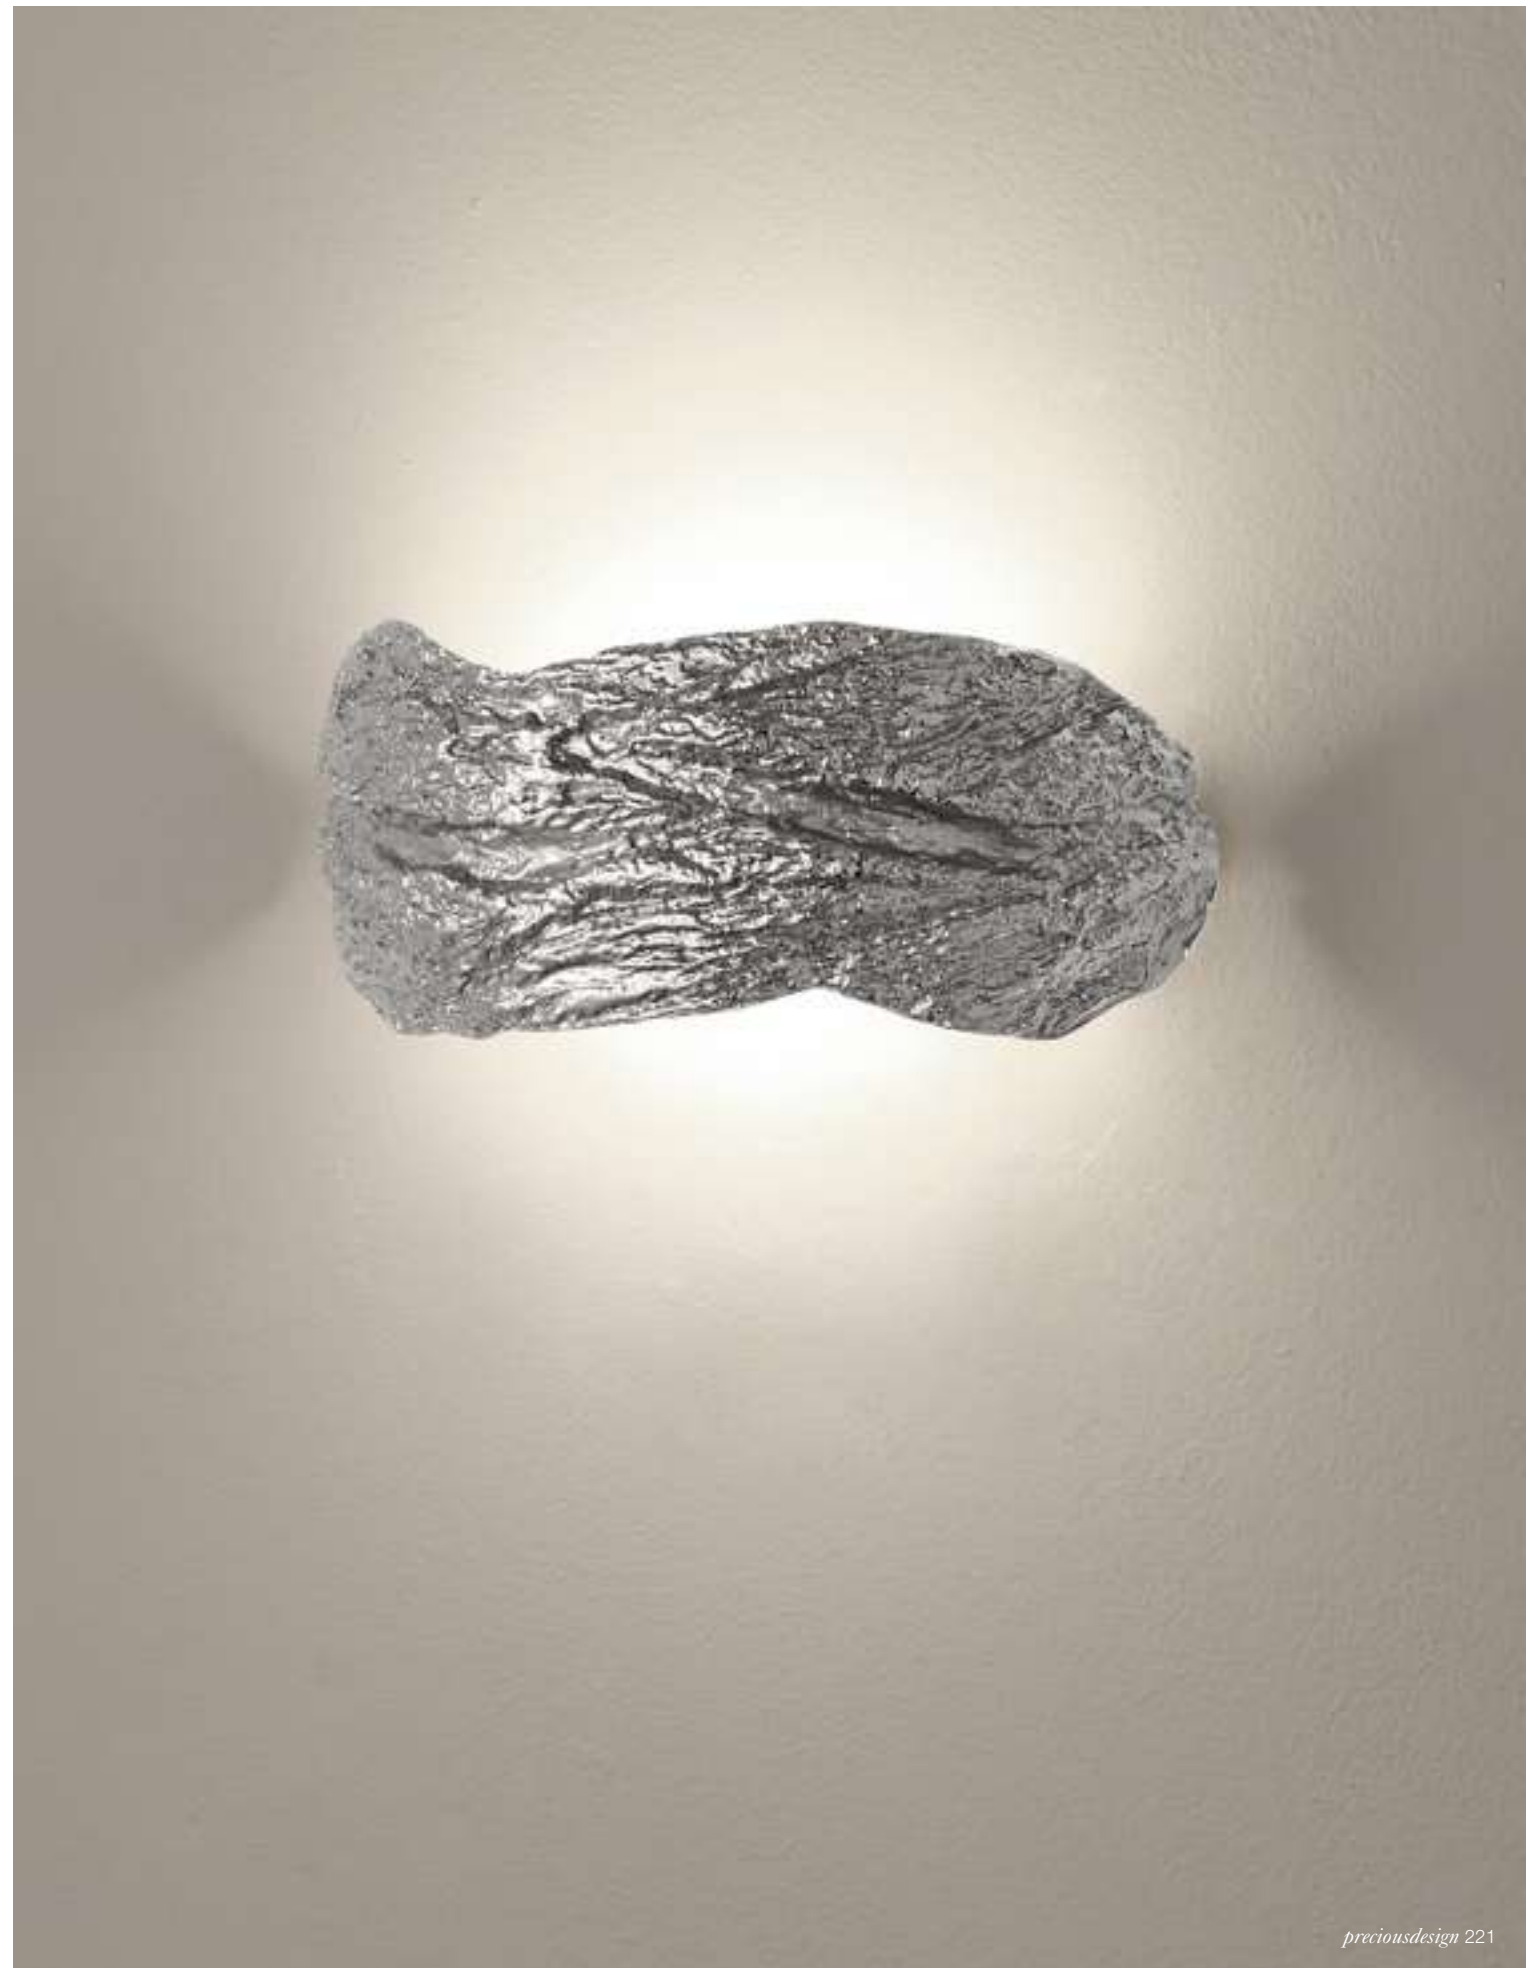

Wabi, Understated *Elegance.*

Influenced by the rustic simplicity of the mulberry tree, Nicolas Terzani set out to create a piece that delivered the same quiet, harmonious elegance. Thus, wabi, available in white, gold-plated or silver-plated finish, which recalls the serenity and balance of its natural inspiration. The texture of wabi harnesses the anomalies of a cortex, resulting in a unique and classic light. Design Nicolas Terzani.