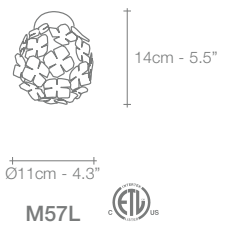

RECOMMENDED BULB	M40S	M41B
230V E14 LED	4W	4W
Dimmer	| all systems integrated	
120V E12 LED	4W	4W
Dimmer	| all systems integrated	

RECOMMENDED BULB	M42L	M43L	M46S	M48P	M49P	M51S
230V E27 LED	15W	11W	15W	11W	15W	15W
Dimmable with all systems			integrated		integrated	
120V E26 LED	15W	11W	15W	11W	15W	15W
Dimmable with all systems			integrated		integrated	

RECOMMENDED BULB	M44L
230V R7s HALOGEN	120W
Dimmable with all systems	
120V R7s HALOGEN	150W
Dimmable with all systems	

INTEGRATED LED	M50B
230V LED 3000K	0,3W 15lm
Dimmer	| no
120V LED 3000K	0,3W 15lm
Dimmer	| no

RECOMMENDED BULB	M47S	M56A	M57L	M85L
230V G9 LED	3,5W	3,5W	3,5W	4W
Dimmable with all systems	|			
120V G9 LED	4W	4W	4W	5W
Dimmable with all systems	|			

RECOMMENDED BULB	M81S
230V E27 LED globe	8W
Dimmable with all systems	|
120V E26 LED globe	8W
Dimmable with all systems	|