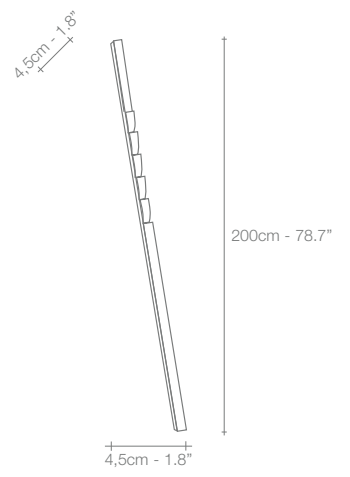

H21A

RECOMMENDED BULB		H20A	H21A
230V	G4 12V HALOGEN	9x5W	6x10W
	Dimmer	IGBT TRIAC	IGBT TRIAC
120V	G4 12V XENON	9x5W	6x10W
	Dimmer	IGBT TRIAC	IGBT TRIAC

Zig-Zag can be manufactured to work with LED light source on request, different dimming options on request