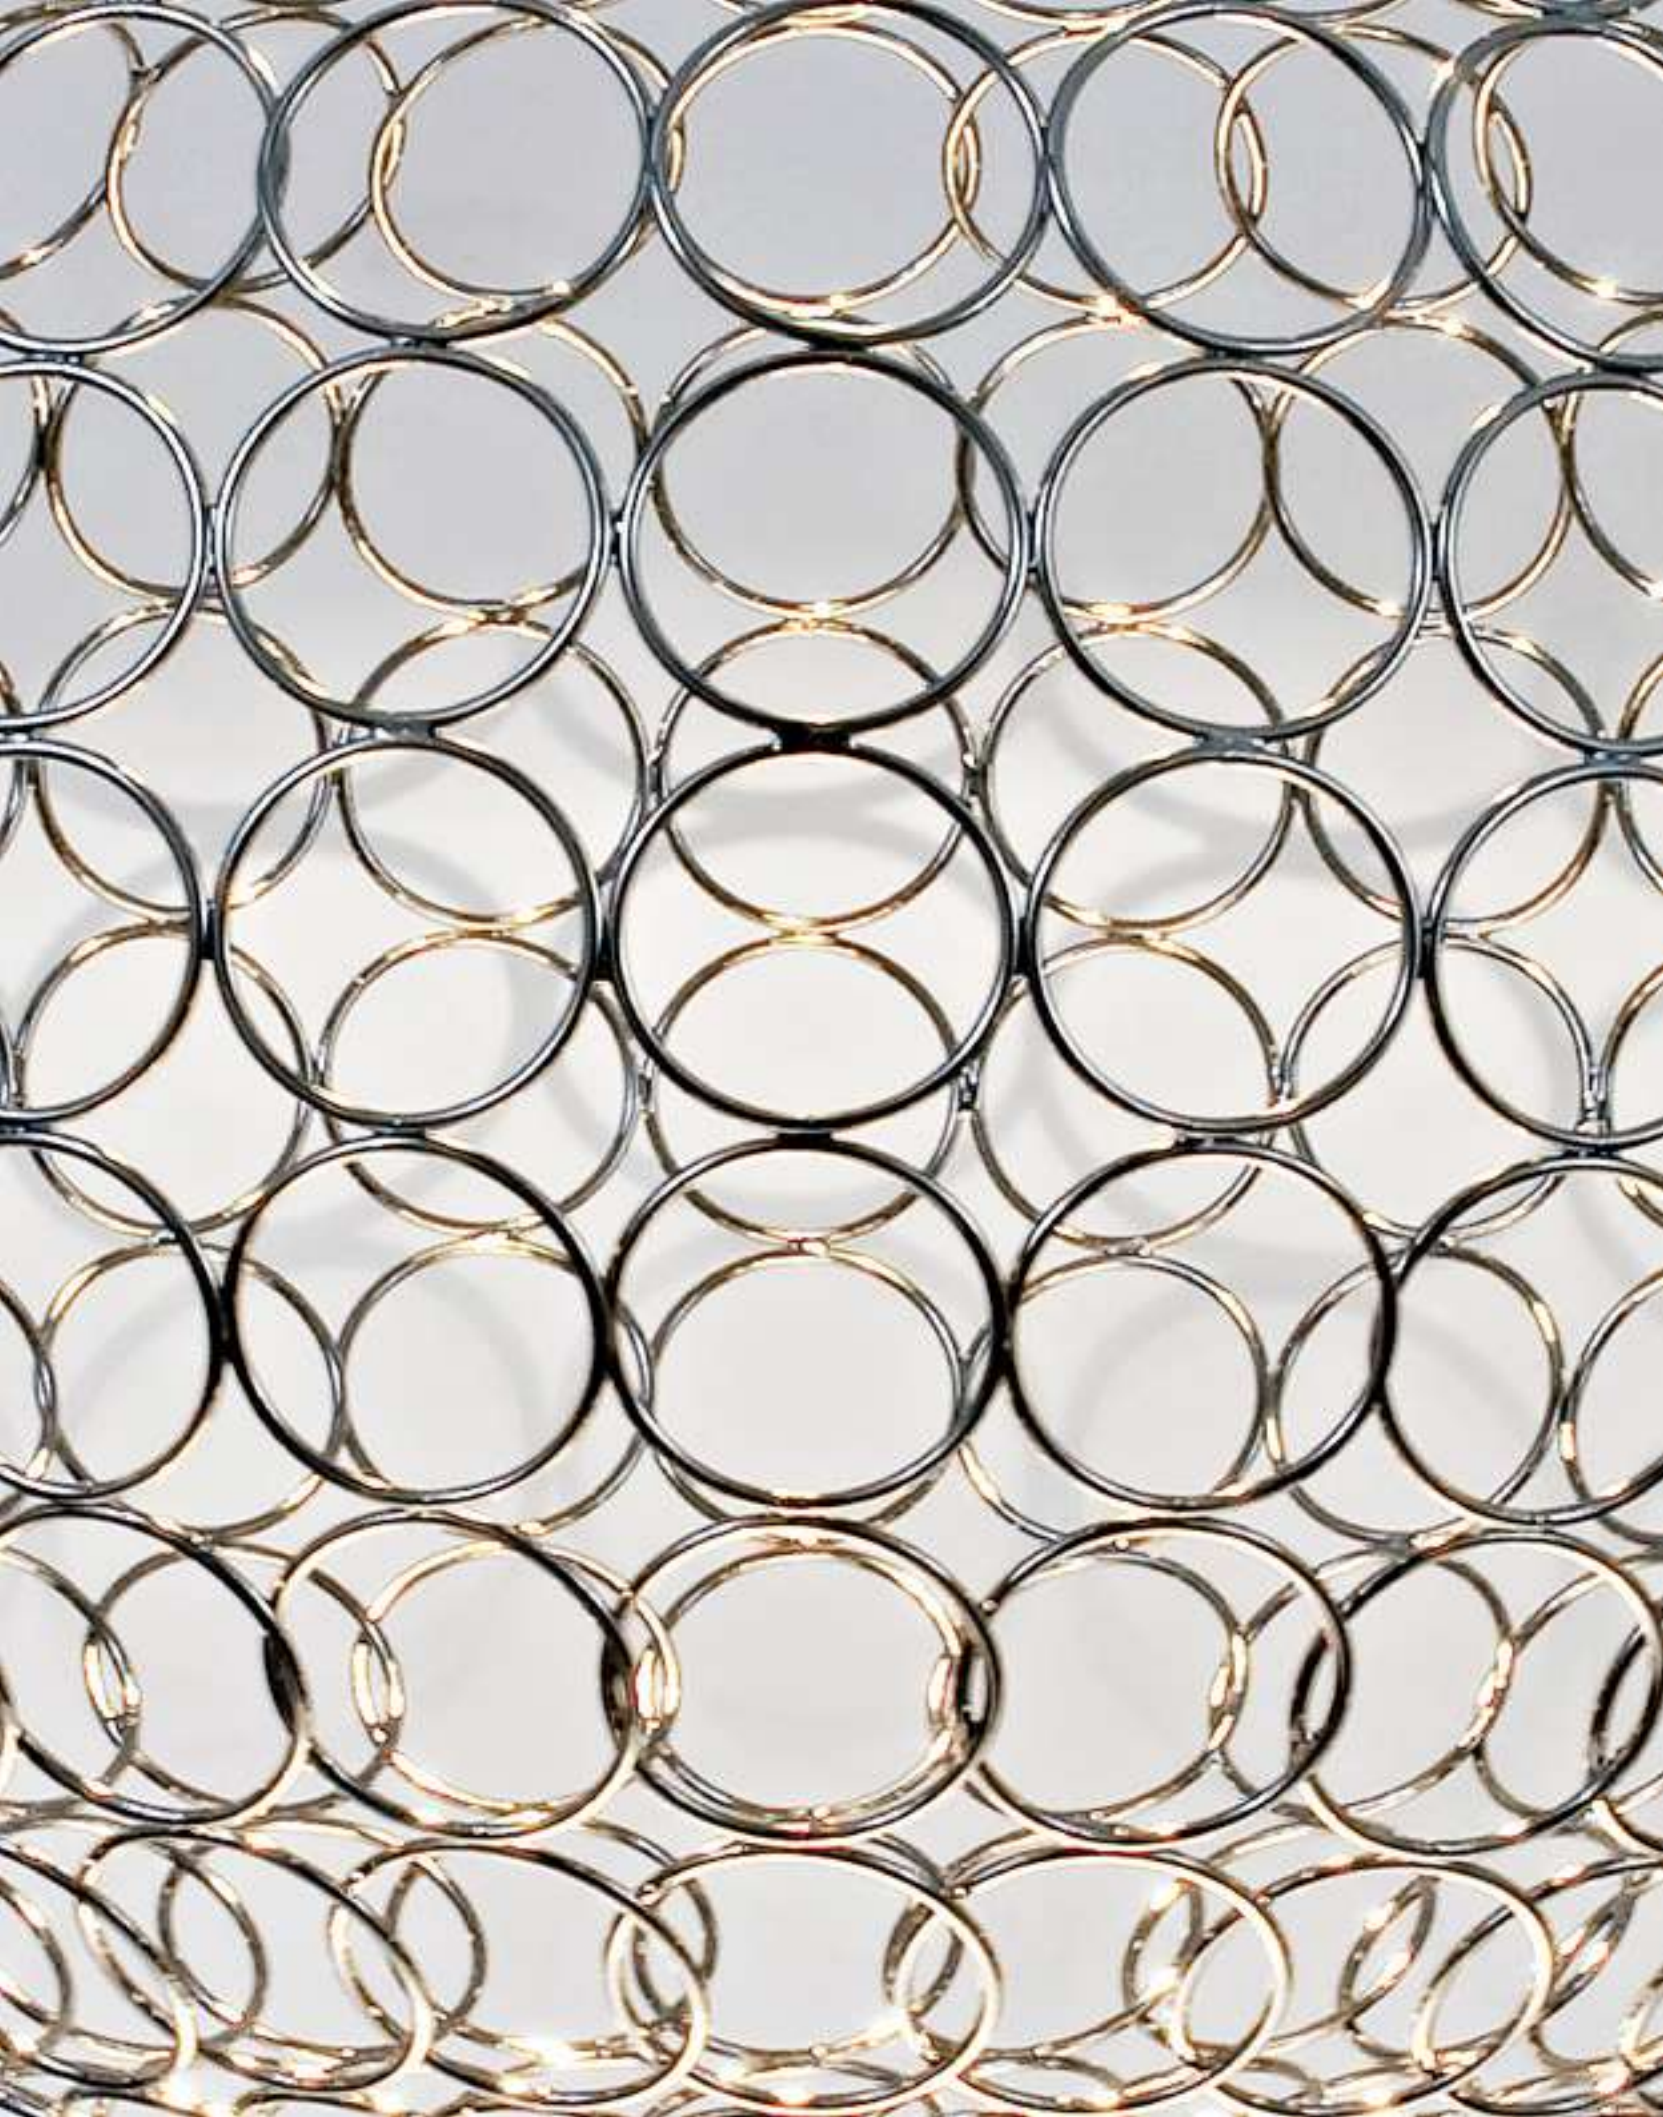

G.r.a, gyrating Romantic *rings of Light.*

This clean, precise form is the result of hours of labor by our artisans, who meticulously weld each ring together. G.r.a. is a delicate, refined pendant whose intricate shape belies its romantic glow. Available as an oval or a sphere, and finished in nickel or gold, G.r.a. serves as an elegant, unobtrusive complement to any room. Design Bruno Rainaldi.