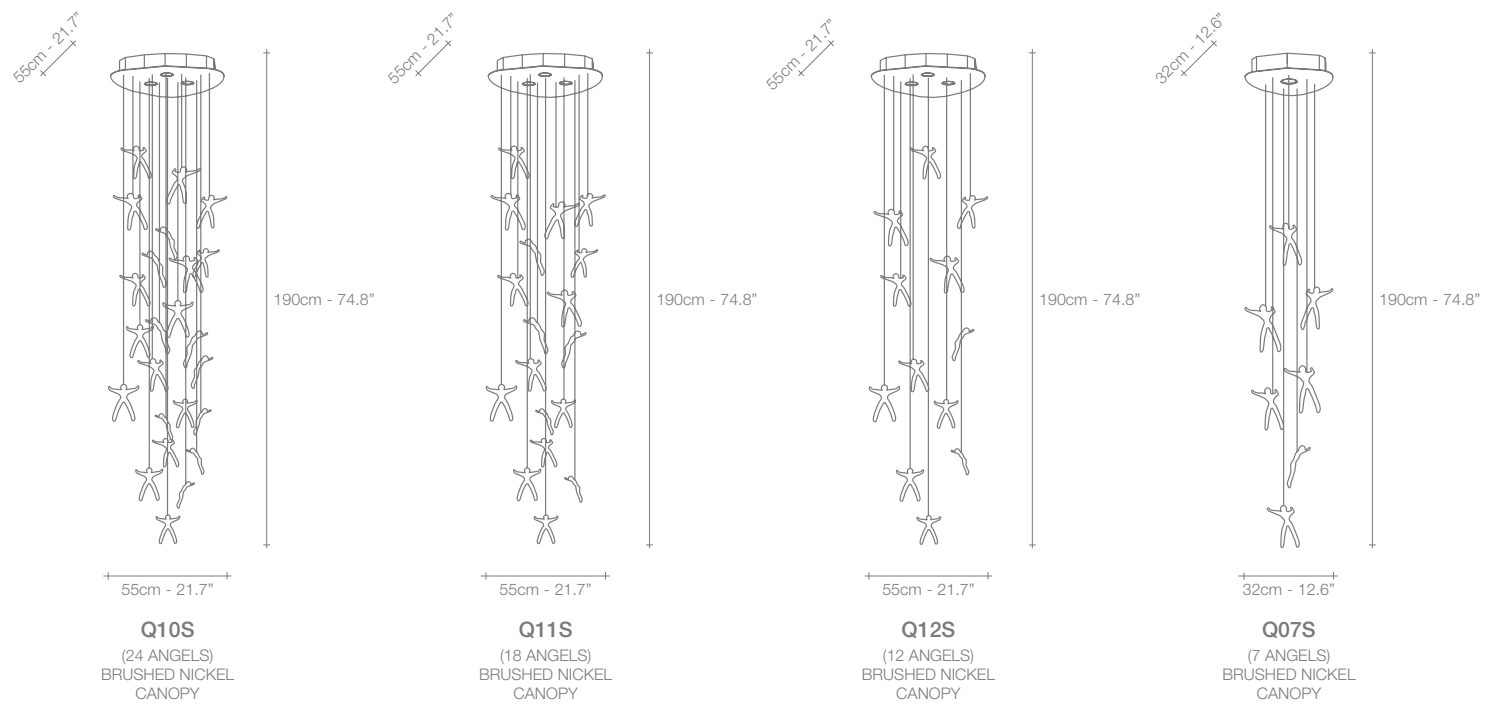

RECOMMENDED BULB	Q07S	Q10S	Q11S	Q12S	Q13S
230V GU10 LED	5W	3x5W	3x5W	3x5W	9x4W
Dimmable with all systems |					
120V GU10 LED	7W	3x7W	3x7W	3x7W	9x6W
Dimmable with all systems |