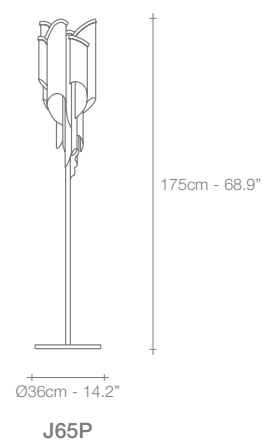

NICKEL

BLACK NICKEL

GOLD

RECOMMENDED BULB	J50S	J51S
230V	20x4W	18x4W
	5W	5W
Dimmable with all systems |		

RECOMMENDED BULB	J52S	J70L	J54S
230V	12x3.5W	8x3.5W	4x3.5W
	3x5W	5W	5W
Dimmable with all systems |			

RECOMMENDED BULB	J60A	J65P
230V	2x6W	6x6W
Dimmable with all systems |		

RECOMMENDED BULB	J50S	J51S
120V	20x4W	18x4W
	6W	6W
Dimmable with all systems |		

RECOMMENDED BULB	J52S	J70L	J54S
120V	12x4W	8x4W	4x4W
	3x6W	6W	6W
Dimmable with all systems |			

RECOMMENDED BULB	J60A	J65P
120V	2x5.5W	6x5.5W
Dimmable with all systems |