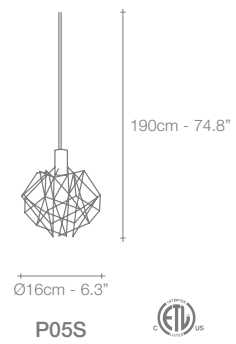

Different dimming options on request, 2700K LED boards on request

Etoile, Twinkling in an *indoor Sky.*

Etoile's intricate network of intersecting nickel lines recalls constellations in a clear night sky. Strategically placed bulbs cast a starry light, twinkling as viewers move around the pendant. Through projecting these complex patterns throughout the room, Etoile casts a heavenly glow in any space. Design Christian Lava.