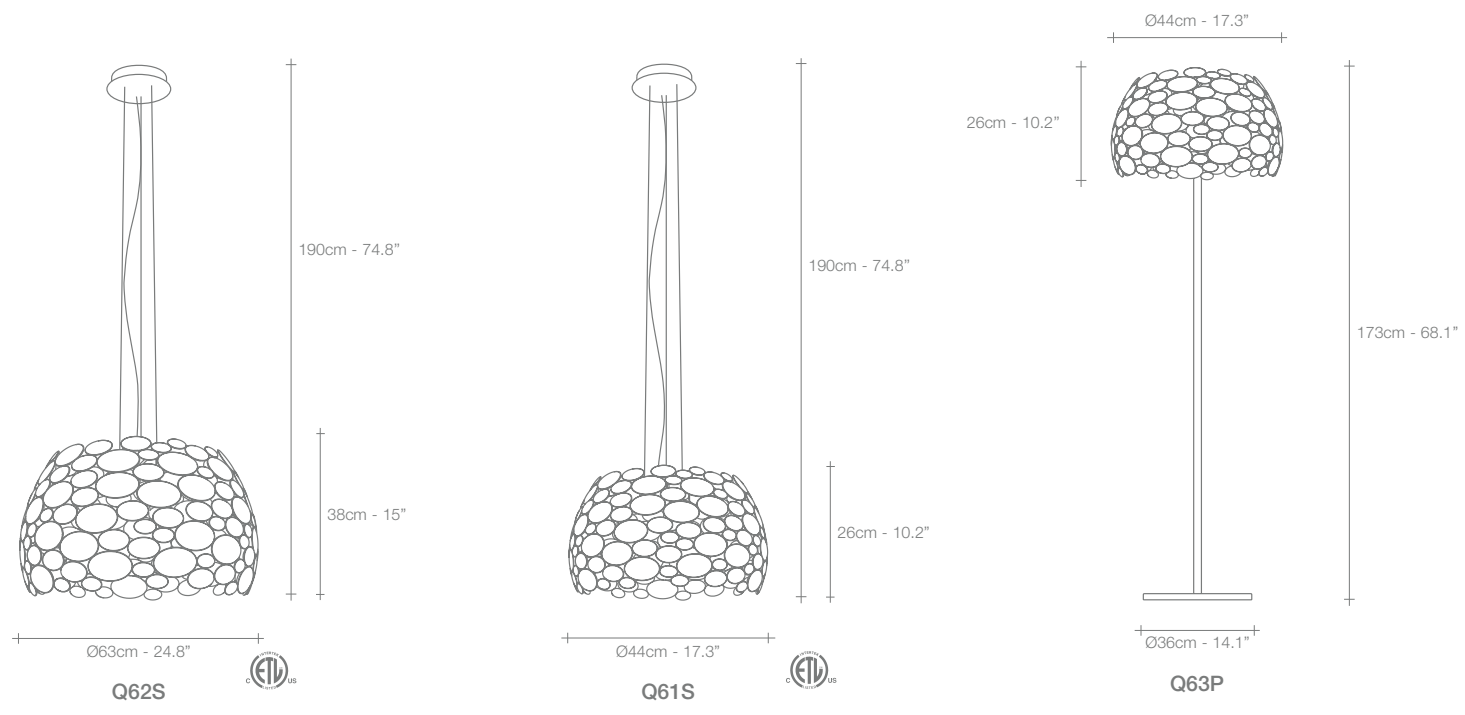

INTEGRATED LED	Q62S	Q61S	Q63P
230V	LED BOARD 3000K-CRI 90	6x4,5W 3180lm	6x4,5W 3180lm	6x4,5W 3180lm
	Dimmer	1-10V	1-10V	no
120V	LED BOARD 3000K-CRI 90	6x4,5W 3180lm	6x4,5W 3180lm	6x4,5W 3180lm
	Dimmer	1-10V	1-10V	no

Different dimming options on request, 2700K LED boards on request