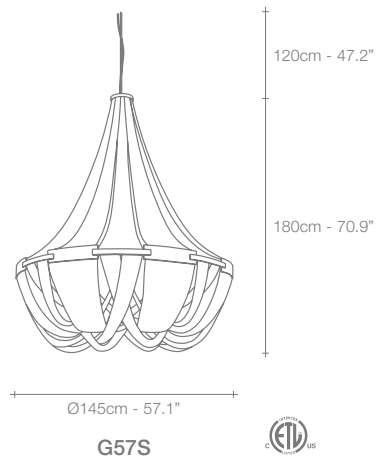

RECOMMENDED BULB		G55S	G56S	G57S	G60L	G61L	G62L
230V		8x3,5W	12x3,5W	14x3,5W	8x3,5W	10x3,5W	12x3,5W
		Dimmable with all systems |					

120V		8x4W	12x4W	14x4W	8x4W	10x4W	12x4W
		Dimmable with all systems |