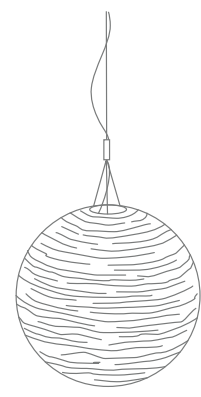

190cm - 74.8"

Ø50cm - 19.7"

M61S