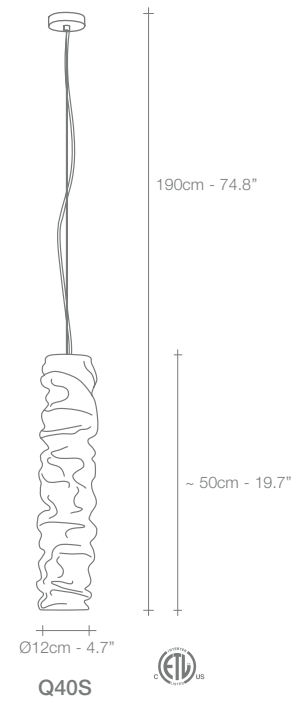

CLEAR

RECOMMENDED BULB Q40S

230V GY6.35 12V HALOGEN | 35W
Dimmer | IGBT

120V GY6.35 12V XENON | 35W
Dimmer | IGBT

Shar Pei can be manufactured to work with LED light source on request, different dimming options on request