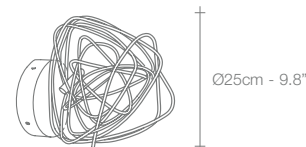

RECOMMENDED BULB	J80S	J81S	J82A	J84B	J86P	J87S	J89P	J93S
230V	G4 LED capsule line 2700K	2W	6x2W	2W	2W	6x1,2W	6x1,2W	5x1,2W	5x2W
	Dimmer	no	IGBT	no	no	no	IGBT	no	IGBT
120V	G4 LED capsule line 3000K	2W	6x2W	2W	2W	6x1,2W	6x2W	5x1,2W	5x2W
	Dimmer	no	IGBT TRIAC	no	no	no	IGBT TRIAC	no	IGBT TRIAC

Different dimming options on request