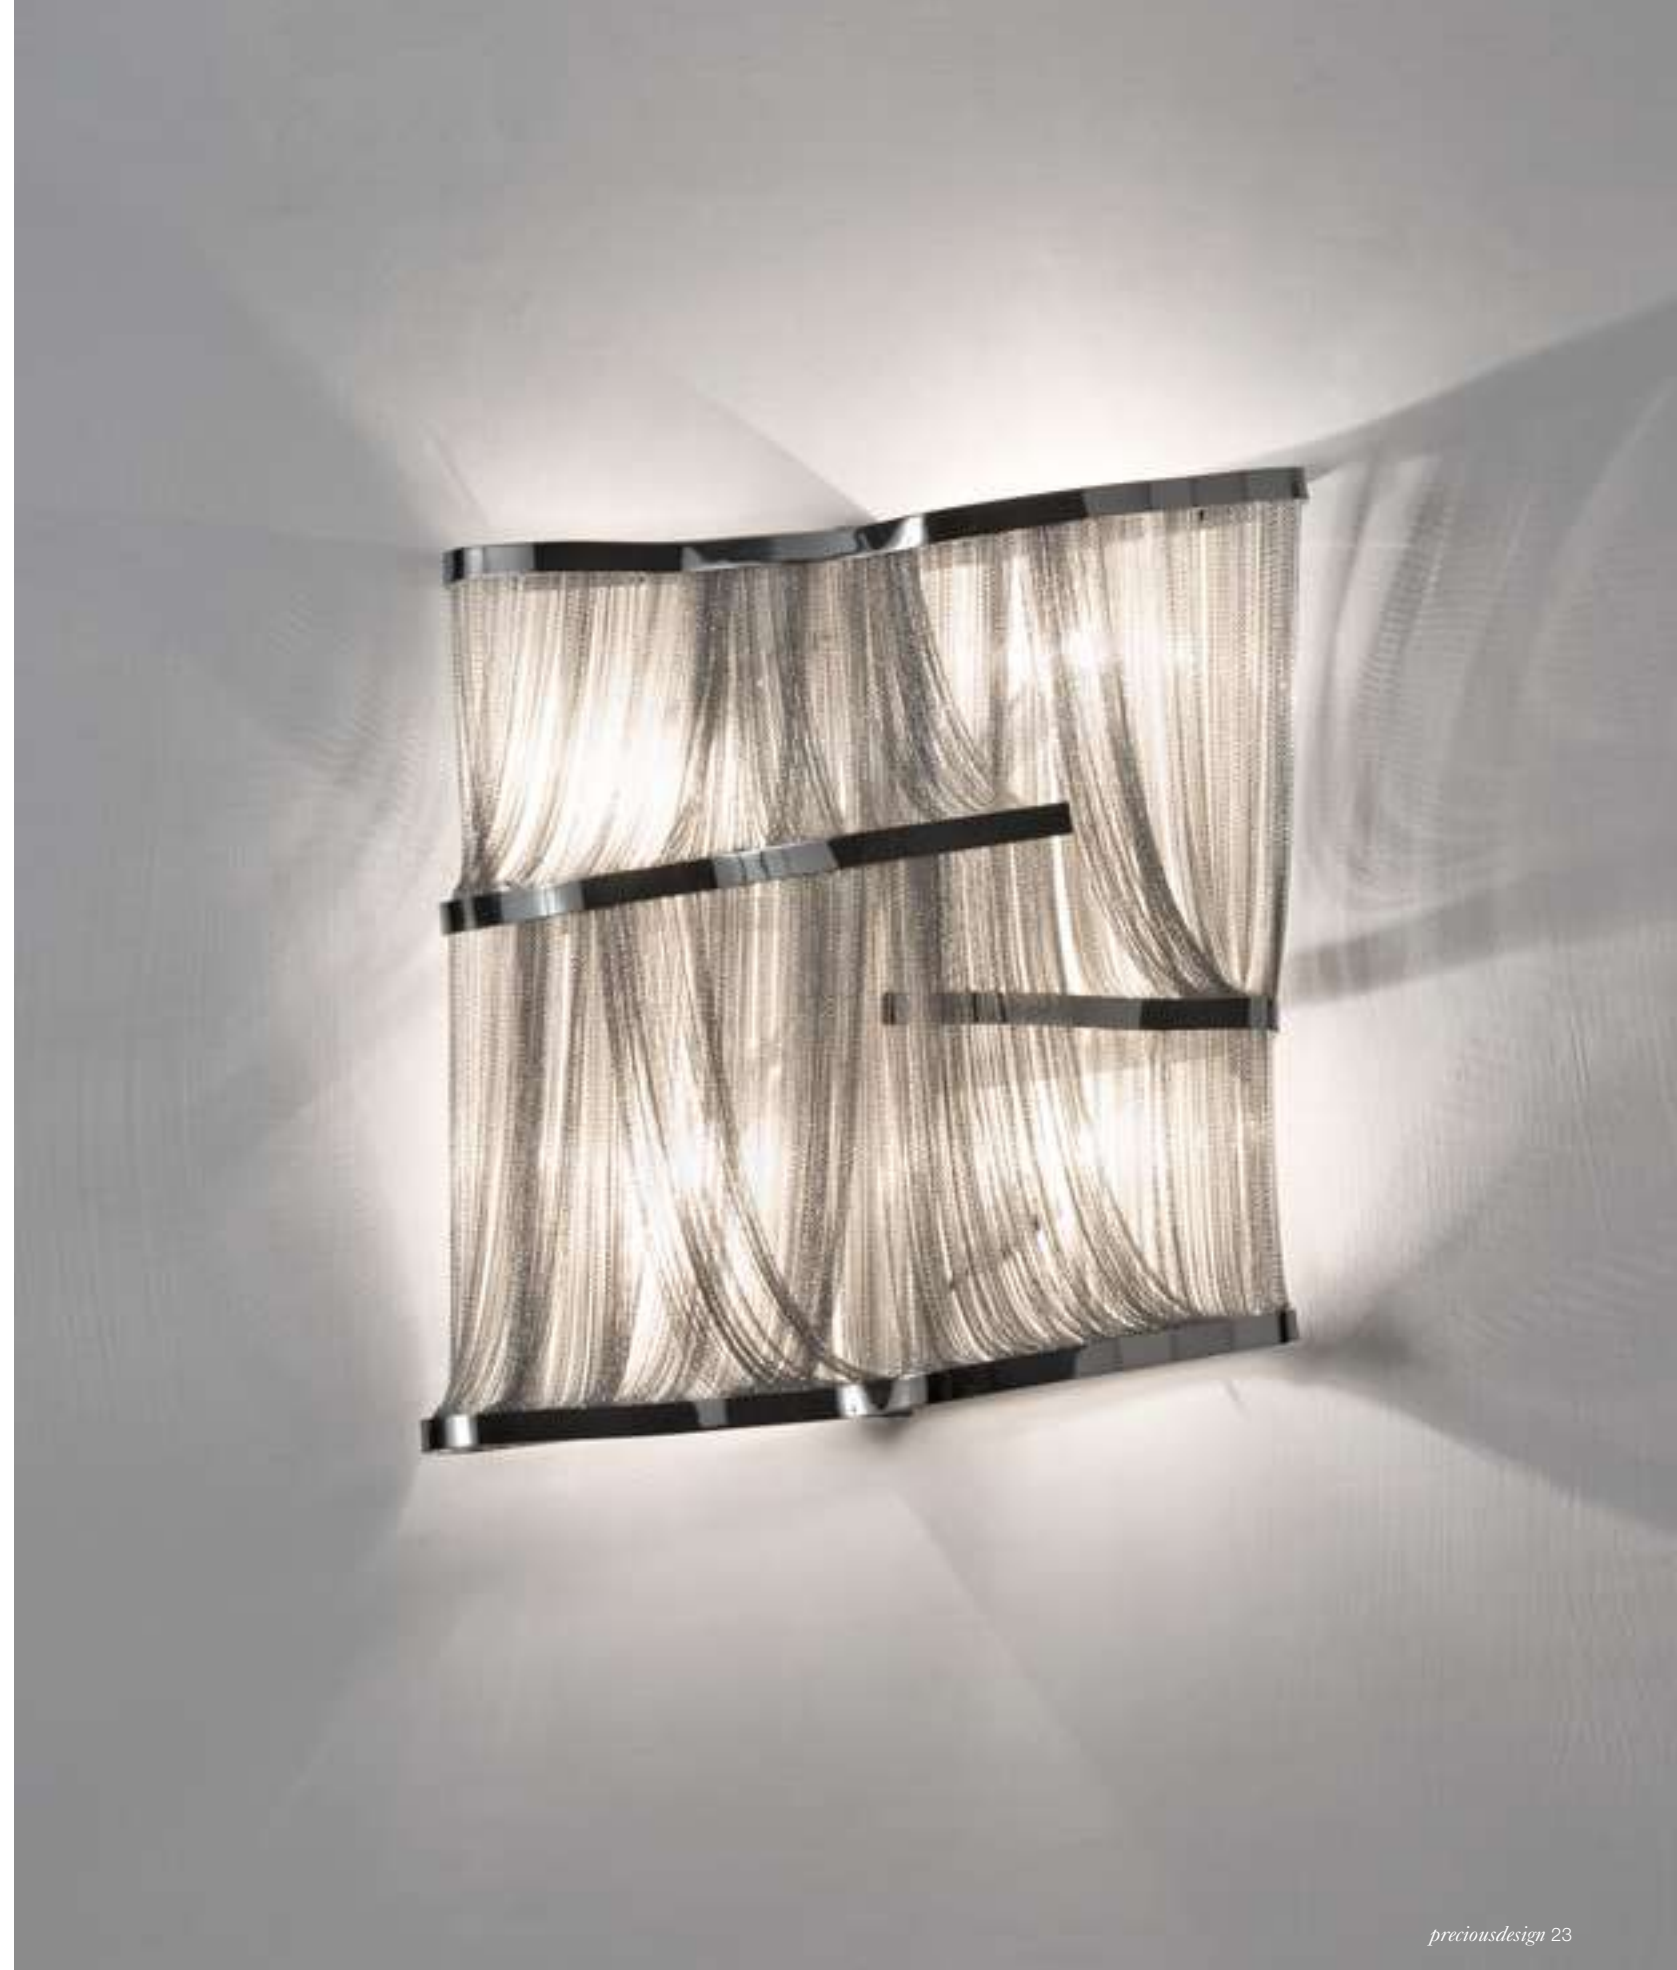

Epoque, Cyclical *Light.*

Epoque is a light sculpture designed to study chiaroscuro and volumes. The result is a modern expression of these Renaissance-era techniques in a stunning chandelier. Composed of curved, organic lines, Epoque's frame is made of flexible and durable brass metal, suspended by nickel metal chains. Two bands of metal, a central elongated section and an external band of wide arcs, allows the light to envelop a room in reflections of soft light. Epoque has attracted attention from those in the design community with discerning tastes. Epoque is available in nickel, black nickel, gold and bronze finish. Design Stefano Papi & Saviz Yaghmai.

Atlantis, a Precious *Wave.*

Seemingly alive, Atlantis shimmering light creates a vibrant source of energy. Its mesmerizing, organic effect is created by hundreds of illuminated lengths of draped, nickel chain. Like water in the ocean, Atlantis chains appear liquid, cascading over its gloss nickel bands and falling down towards the abyss before turning back into itself. Atlantis is composed of almost three miles of chain, meticulously hand-crafted by master Italian artisans. Design Barlas Baylar.

Stream, Iridescent *Light.*

A stunning design from Christian Lava, Stream is an impressive presence in any room. Stream's design exploits the physical characteristics of the materials used to envelop a room in a unique, immersive light. Here, an elegant thin metal chain appear to flow down from the undulating, nickel-plated frame. These cascading tiers project a streaking, yet tranquil, shadow throughout the room. Design Christian Lava.