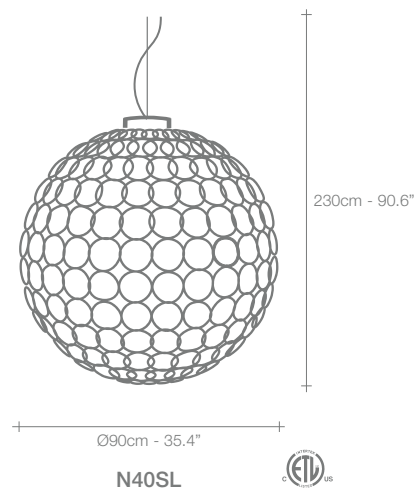

INTEGRATED LED		N40SL	N41SL	N42SL	N43SL
230V	COB LED 3000K-CRI 90	18W 1640lm	18W 1640lm	18W 1640lm	18W 1640lm
	Dimmer	TRIAC	TRIAC	TRIAC	TRIAC
120V	COB LED 3000K-CRI 90	18W 1640lm	18W 1640lm	18W 1640lm	18W 1640lm
	Dimmer	TRIAC	TRIAC	TRIAC	TRIAC

Different dimming options on request, 2700K COB LED on request