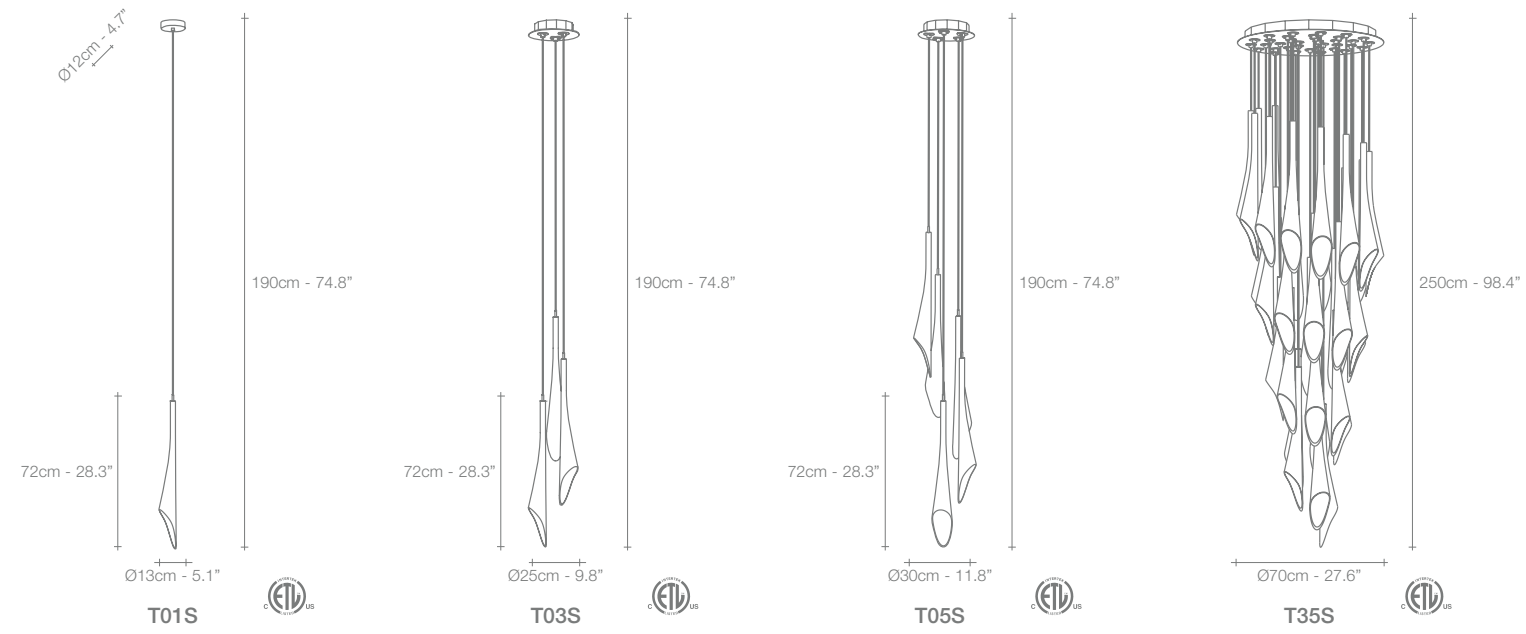

RECOMMENDED BULB	T01S	T03S	T05S	T35S	T03SR	T05SR
230V	G4 12V HALOGEN Dimmer	20W IGBT	3x20W IGBT TRIAC	5x20W IGBT TRIAC	35x10W IGBT TRIAC	3x20W IGBT TRIAC	5x20W IGBT TRIAC
120V	G4 12V XENON Dimmer	20W IGBT	3x20W IGBT TRIAC	5x20W IGBT TRIAC	35x10W IGBT TRIAC	3x20W IGBT TRIAC	5x20W IGBT TRIAC

Calle can be manufactured to work with LED light source on request, different dimming options on request