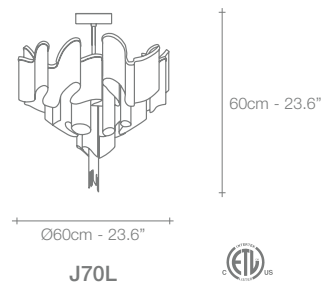

NICKEL

BLACK NICKEL

GOLD

RECOMMENDED BULB	J50S	J51S
230V	20x4W	18x4W
	5W	5W
Dimmable with all systems |		

RECOMMENDED BULB	J52S	J70L	J54S
230V	12x3.5W	8x3.5W	4x3.5W
	3x5W	5W	5W
Dimmable with all systems |			

RECOMMENDED BULB	J60A	J65P
230V	2x6W	6x6W
Dimmable with all systems |		

RECOMMENDED BULB	J50S	J51S
120V	20x4W	18x4W
	6W	6W
Dimmable with all systems |		

RECOMMENDED BULB	J52S	J70L	J54S
120V	12x4W	8x4W	4x4W
	3x6W	6W	6W
Dimmable with all systems |			

RECOMMENDED BULB	J60A	J65P
120V	2x5.5W	6x5.5W
Dimmable with all systems |