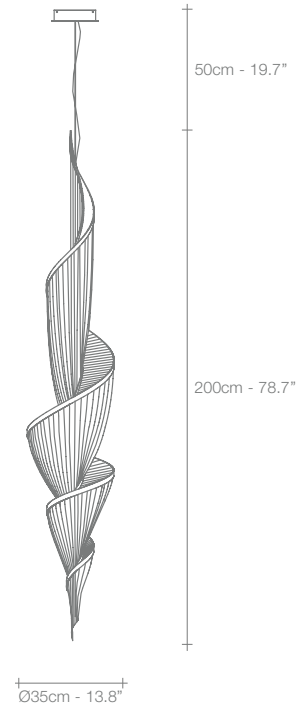

Epoque, Cyclical *Light.*

Epoque is a light sculpture designed to study chiaroscuro and volumes. The result is a modern expression of these Renaissance-era techniques in a stunning chandelier. Composed of curved, organic lines, Epoque's frame is made of flexible and durable brass metal, suspended by nickel metal chains. Two bands of metal, a central elongated section and an external band of wide arcs, allows the light to envelop a room in reflections of soft light. Epoque has attracted attention from those in the design community with discerning tastes. Epoque is available in nickel, black nickel, gold and bronze finish. Design Stefano Papi & Saviz Yaghmai.

120cm - 47.2"
110cm - 43.3"
95cm - 37.4"

A15S

120cm - 47.2"
79cm - 31.1"
68cm - 26.8"

A14S

100cm - 39.4"
76cm - 29.9"
55cm - 21.7"

A13S

100cm - 39.4"
60cm - 23.6"
50cm - 19.7"

A16S