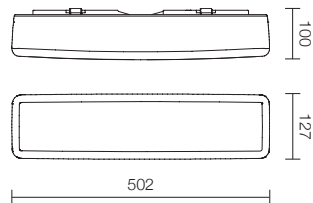

MyWhite_B | ceiling-wall | TopLED | **17 W** 220-240 V

type	colour	optics
White CRI85 7810S	3000 K 1731 lm	Diffused

motion sensor

time 3 min.

sensitivity range Ø 5 m. H 2,7 m.