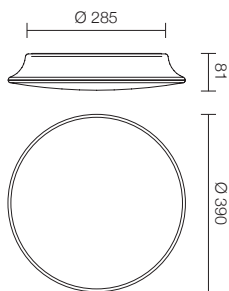

MyWhite_R | ceiling-wall | TopLED | 16 W 220-240 V