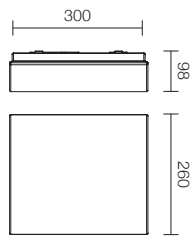

MyWhite_U | ceiling-wall | TopLED | **11 W** 220-240 V