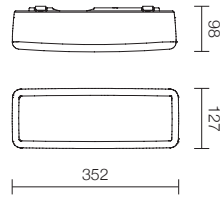

type	colour	optics
White CRI85 <b>7808E</b>	3000 K 1598 lm	Diffused

emergency

EM autonomy 3 h.

EM brightness 14%

**MyWhite\_B** | ceiling-wall | TopLED | **11 W** 220-240 V

type	colour	optics
White CRI85 <b>7809</b>	3000 K 1065 lm	Diffused
White CRI85 <b>7809N</b>	4000 K 1065 lm	Diffused