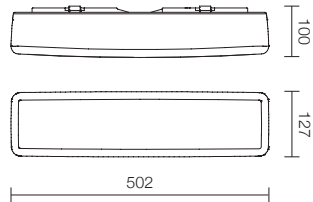

MyWhite_B | ceiling-wall | TopLED | **17 W** 220-240 V

type	colour	optics
White CRI85 7810	3000 K 1731 lm	Diffused
White CRI85 7810N	4000 K 1731 lm	Diffused