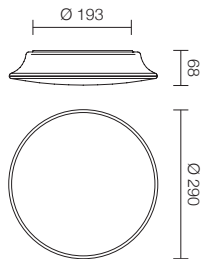

MyWhite_R | ceiling-wall | TopLED | **10 W** 220-240 V

type	colour	optics
White CRI85 7805	3000 K 1122 lm	Diffused
White CRI85 7805N	4000 K 1122 lm	Diffused