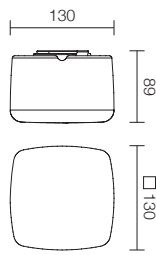

MiniWhite_Q | ceiling-wall | TopLED | **4 W** 220-240 V

type	colour	optics
White CRI85 8029	3000 K 400 lm	Diffused
White CRI85 8029N	4000 K 400 lm	Diffused