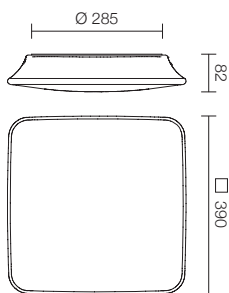

MyWhite_Q | ceiling-wall | TopLED | 16 W 220-240 V