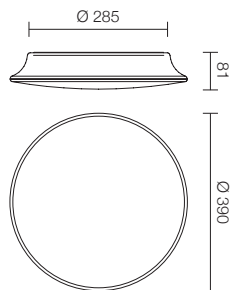

MyWhite_R | ceiling-wall | TopLED | **16 W** 220-240 V

type	colour	optics
White CRI85 7806	3000 K 1598 lm	Diffused
White CRI85 7806N	4000 K 1598 lm	Diffused