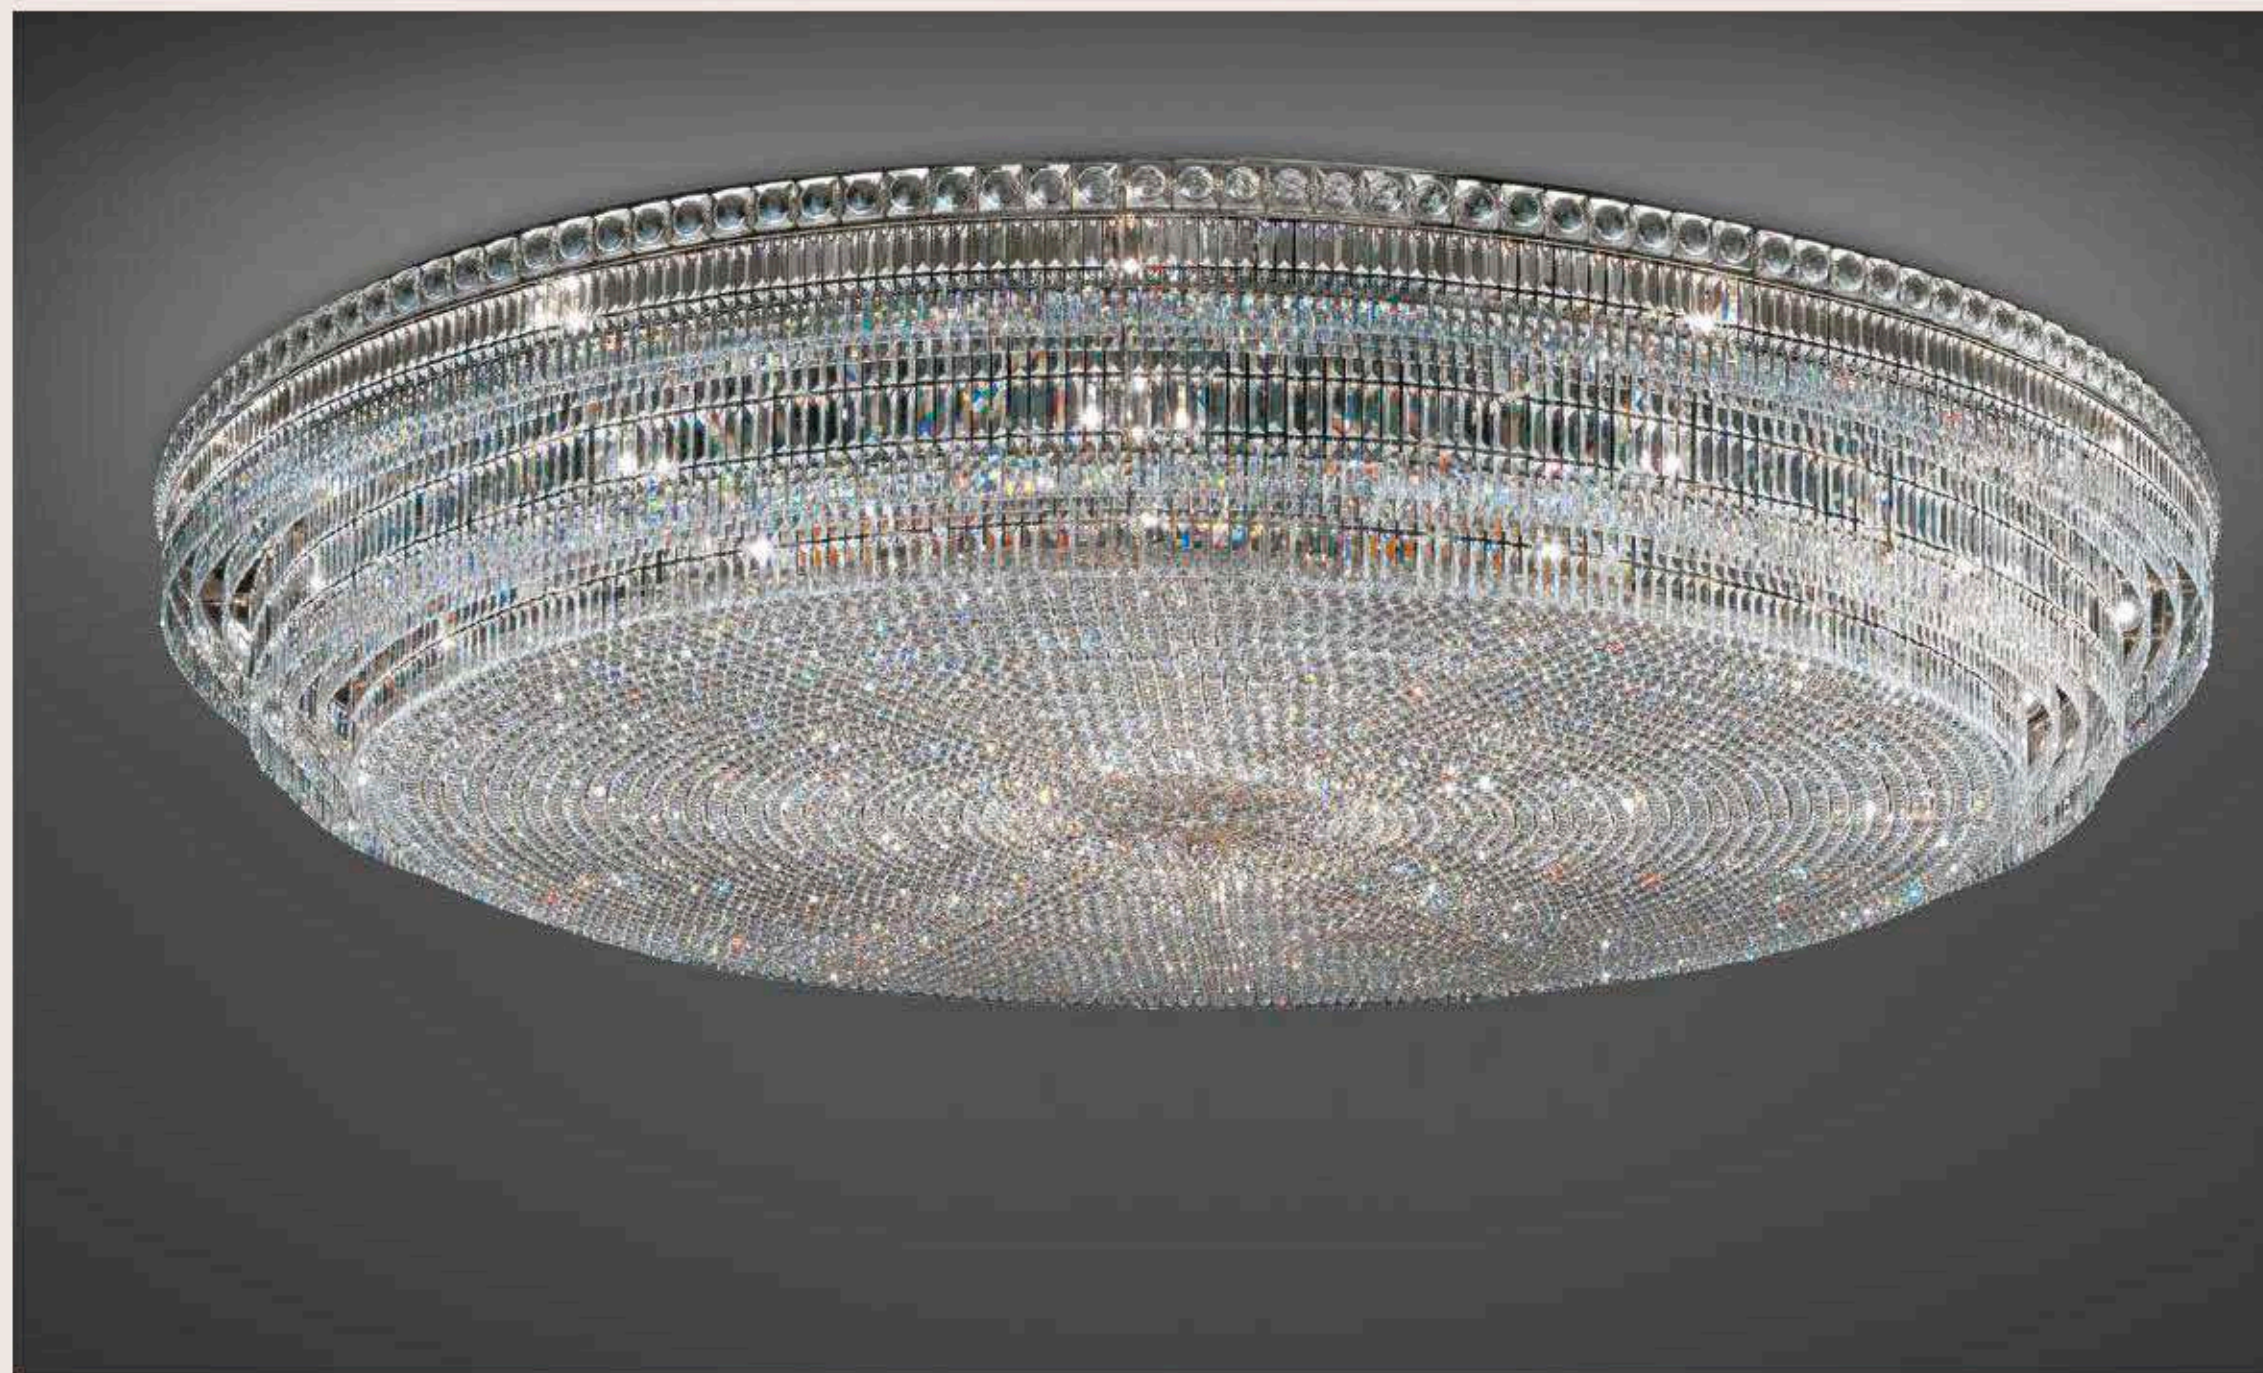

2250/355

ITALAMP Studio

: Lampada a soffitto con struttura in metallo cromato, composta da Swarovski Elements. Disponibile in varianti cromatiche.

: Ceiling lamp in metal with chrome finish, made of Swarovski Elements. Available in different colours.

dimensioni _ dimensions
ø 355 h. 50 _ ø 140" h. 20"

lampadine _ bulbs
72 - E27 _ 72 - E26