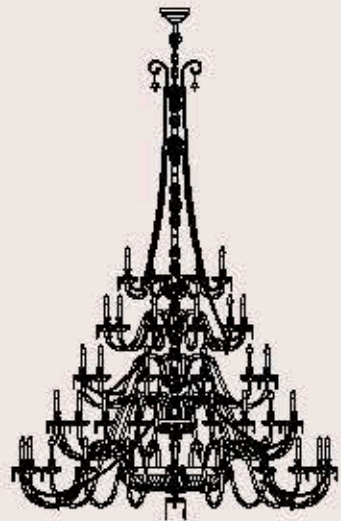

DOGMA 283/73

ITALAMP Studio

: Lampada a sospensione in cristallo intagliato, struttura in metallo con finitura in oro, pendagliera in Swarovski Elements e dettagli floreali in vetro. Disponibile in varianti dimensionali e cromatiche.

: Chandelier in carved crystal, metal with gold finish, Swarovski Elements pendants and decorative glass flowers. Available in different dimensions and colours.

dimensioni _ dimensions
ø 247 h. 360 _ ø 97" h. 138"

lampadine _ bulbs
73 - E14 _ 73 - E12

correlati _ related
p. 107, 445, 229