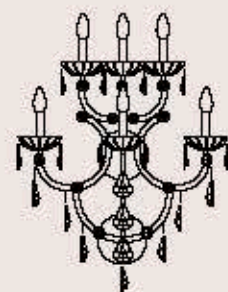

: Lampada a parete in stile Mariateresa in vetro e metallo con finitura oro. Pendagliera in cristallo. Disponibile in varianti dimensionali e cromatiche.

: Wall lamp Mariateresa style, in glass and metal with gold finish and crystal pendants. Available in different dimensions and colours.