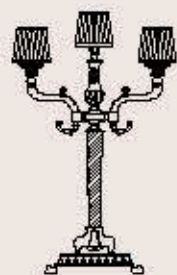

730/LT

ITALAMP Studio

: Lampada da tavolo in cristallo torciglione
trasparente con dettagli in metallo con finitura oro
antico, diffusori in tessuto beige plissé

: Table lamp in clear twisted crystal with
metal details in antique gold finish, beige
plissé fabric shades