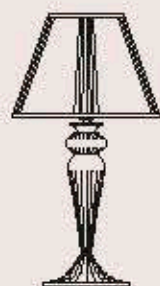

8111/LG

ITALAMP Studio

: Lampada da tavolo in cristallo intagliato trasparente con diffusore in tessuto avorio. Dettagli in metallo nichel. Disponibile in varianti cromatiche.

: Table lamp in carved crystal with ivory fabric shade. Metal details with nickel finish. Available in different colours.

dimensioni _ dimensions
ø 40 h. 76 _ ø 16" h. 30"

lampadine _ bulbs
1 - E27 _ 1 - E26