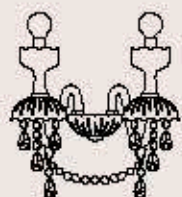

SABIK 238/AP2

ITALAMP Studio

: Lampada a parete in cristallo intagliato e vetro
ambra, struttura in metallo con finitura oro, penda-
glieria Swarovski Elements. Disponibile in varianti
dimensionali e cromatiche.

: Wall lamp in amber carved crystal
and glass, metal with gold finish, Swarovski
Elements pendants. Available in different
dimensions and colours.