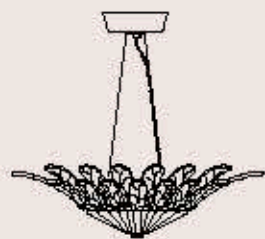

: Pendant in "graniglia" glass leaves, metal with gold finish. Available in different dimensions and colours.

dimensioni _ dimensions
ø 70 h. 26 _ ø 28" h. 11"

lampadine _ bulbs
8 - E14 _ 8 - E12

correlati _ related
p. 347