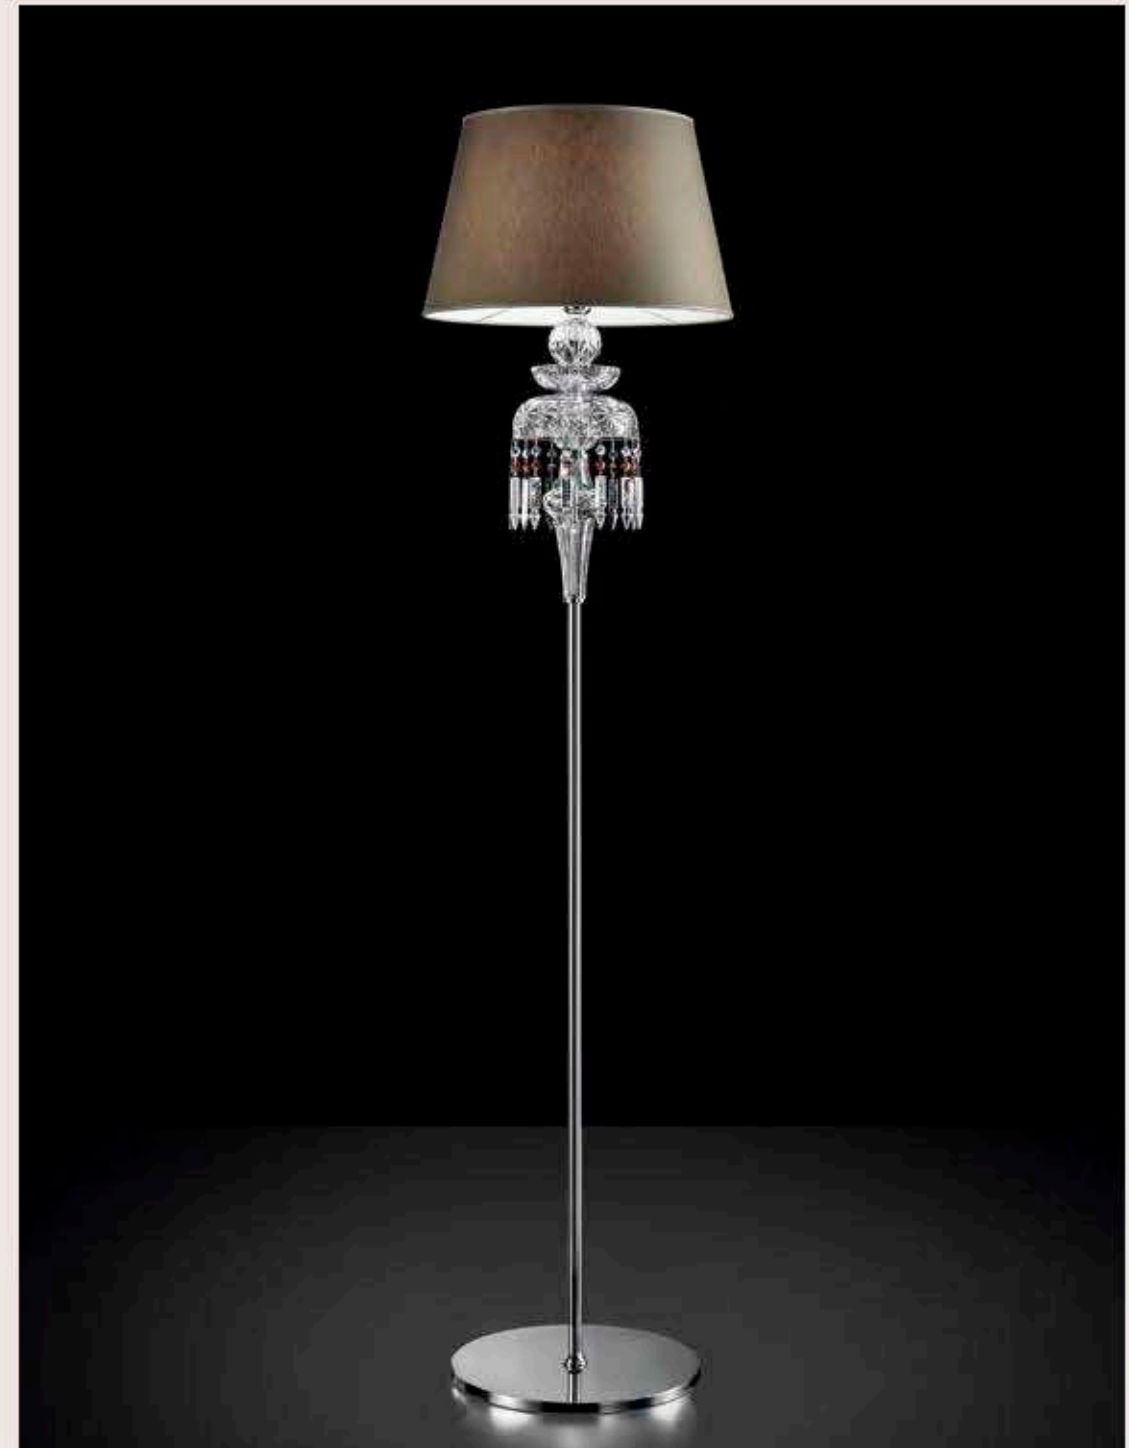

dimensioni _dimensions
ø 45 h. 175 _ ø 18" h. 69"

lampadine _bulbs
1 - E27 _ 1 - E26

correlati _related
p. 81, 207