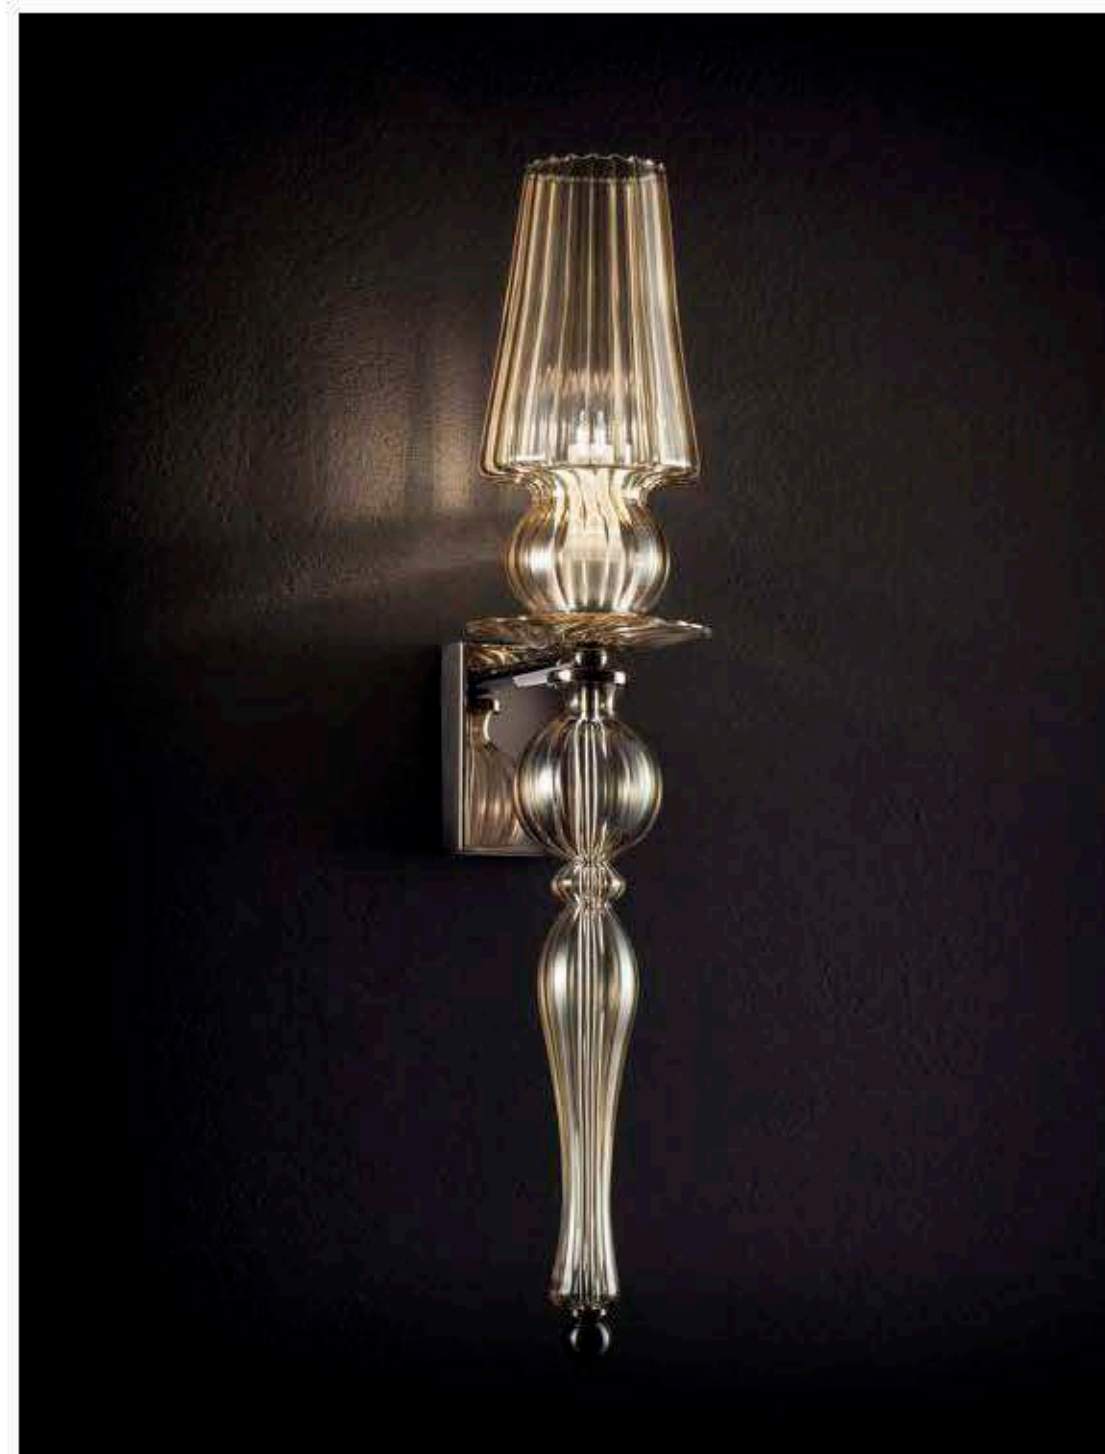

: Lampada a parete in vetro teak, struttura in metallo con finitura canna di fucile e diffusore in vetro rigato teak. Disponibile in varianti cromatiche.

: Wall lamp in teak ruled glass, metal structure with iron grey finish and teak ruled glass diffuser. Available in different colours.

dimensioni _dimensions

L 12 sp. 15 h. 55 _ W 5" d. 6" h. 22"

lampadine _bulbs

1 - G9

A++>A C>E

correlati _related
p. 77

VOGUE 349/AP1

ITALAMP Studio