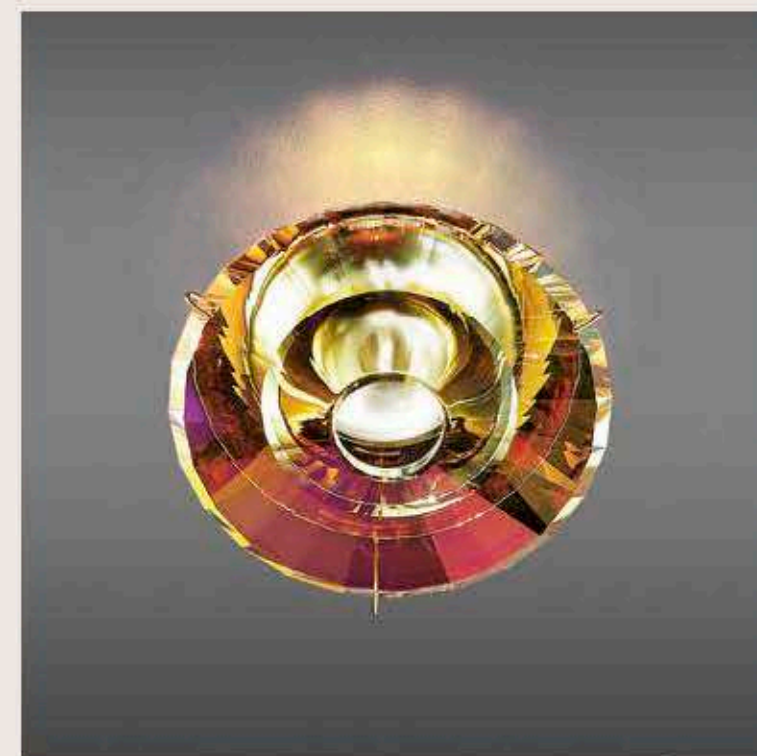

3025/FA

ITALAMP Studio

: **Spotlight in Swarovski Elements ambra e metallo con finitura. Disponibile in varianti cromatiche.**

: *Spotlight in amber Swarovski Elements and metal with gold finish. Available in different colours.*

dimensioni _dimensions
ø 12 h. 4+11 _ ø 5" h. 2+4"
Foro ø 6 _Hole ø 2"

lampadine _bulbs
1 - E14 - R50