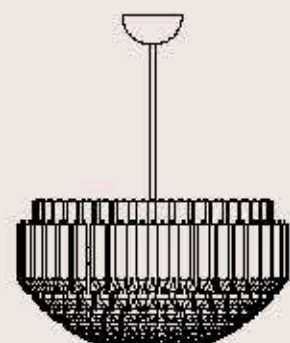

705/90

ITALAMP Studio

: Lampada a sospensione composta da triedri di vetro ambra, struttura in metallo con finitura oro. Disponibile in varianti dimensionali e cromatiche.

: Pendant made of amber glass trihedrons, metal with gold finish. Available in different dimensions and colours.

dimensioni _ dimensions
ø 90 h. 50 _ ø 35" h. 20"

lampadine _ bulbs
12 - E27 _ 12 - E26