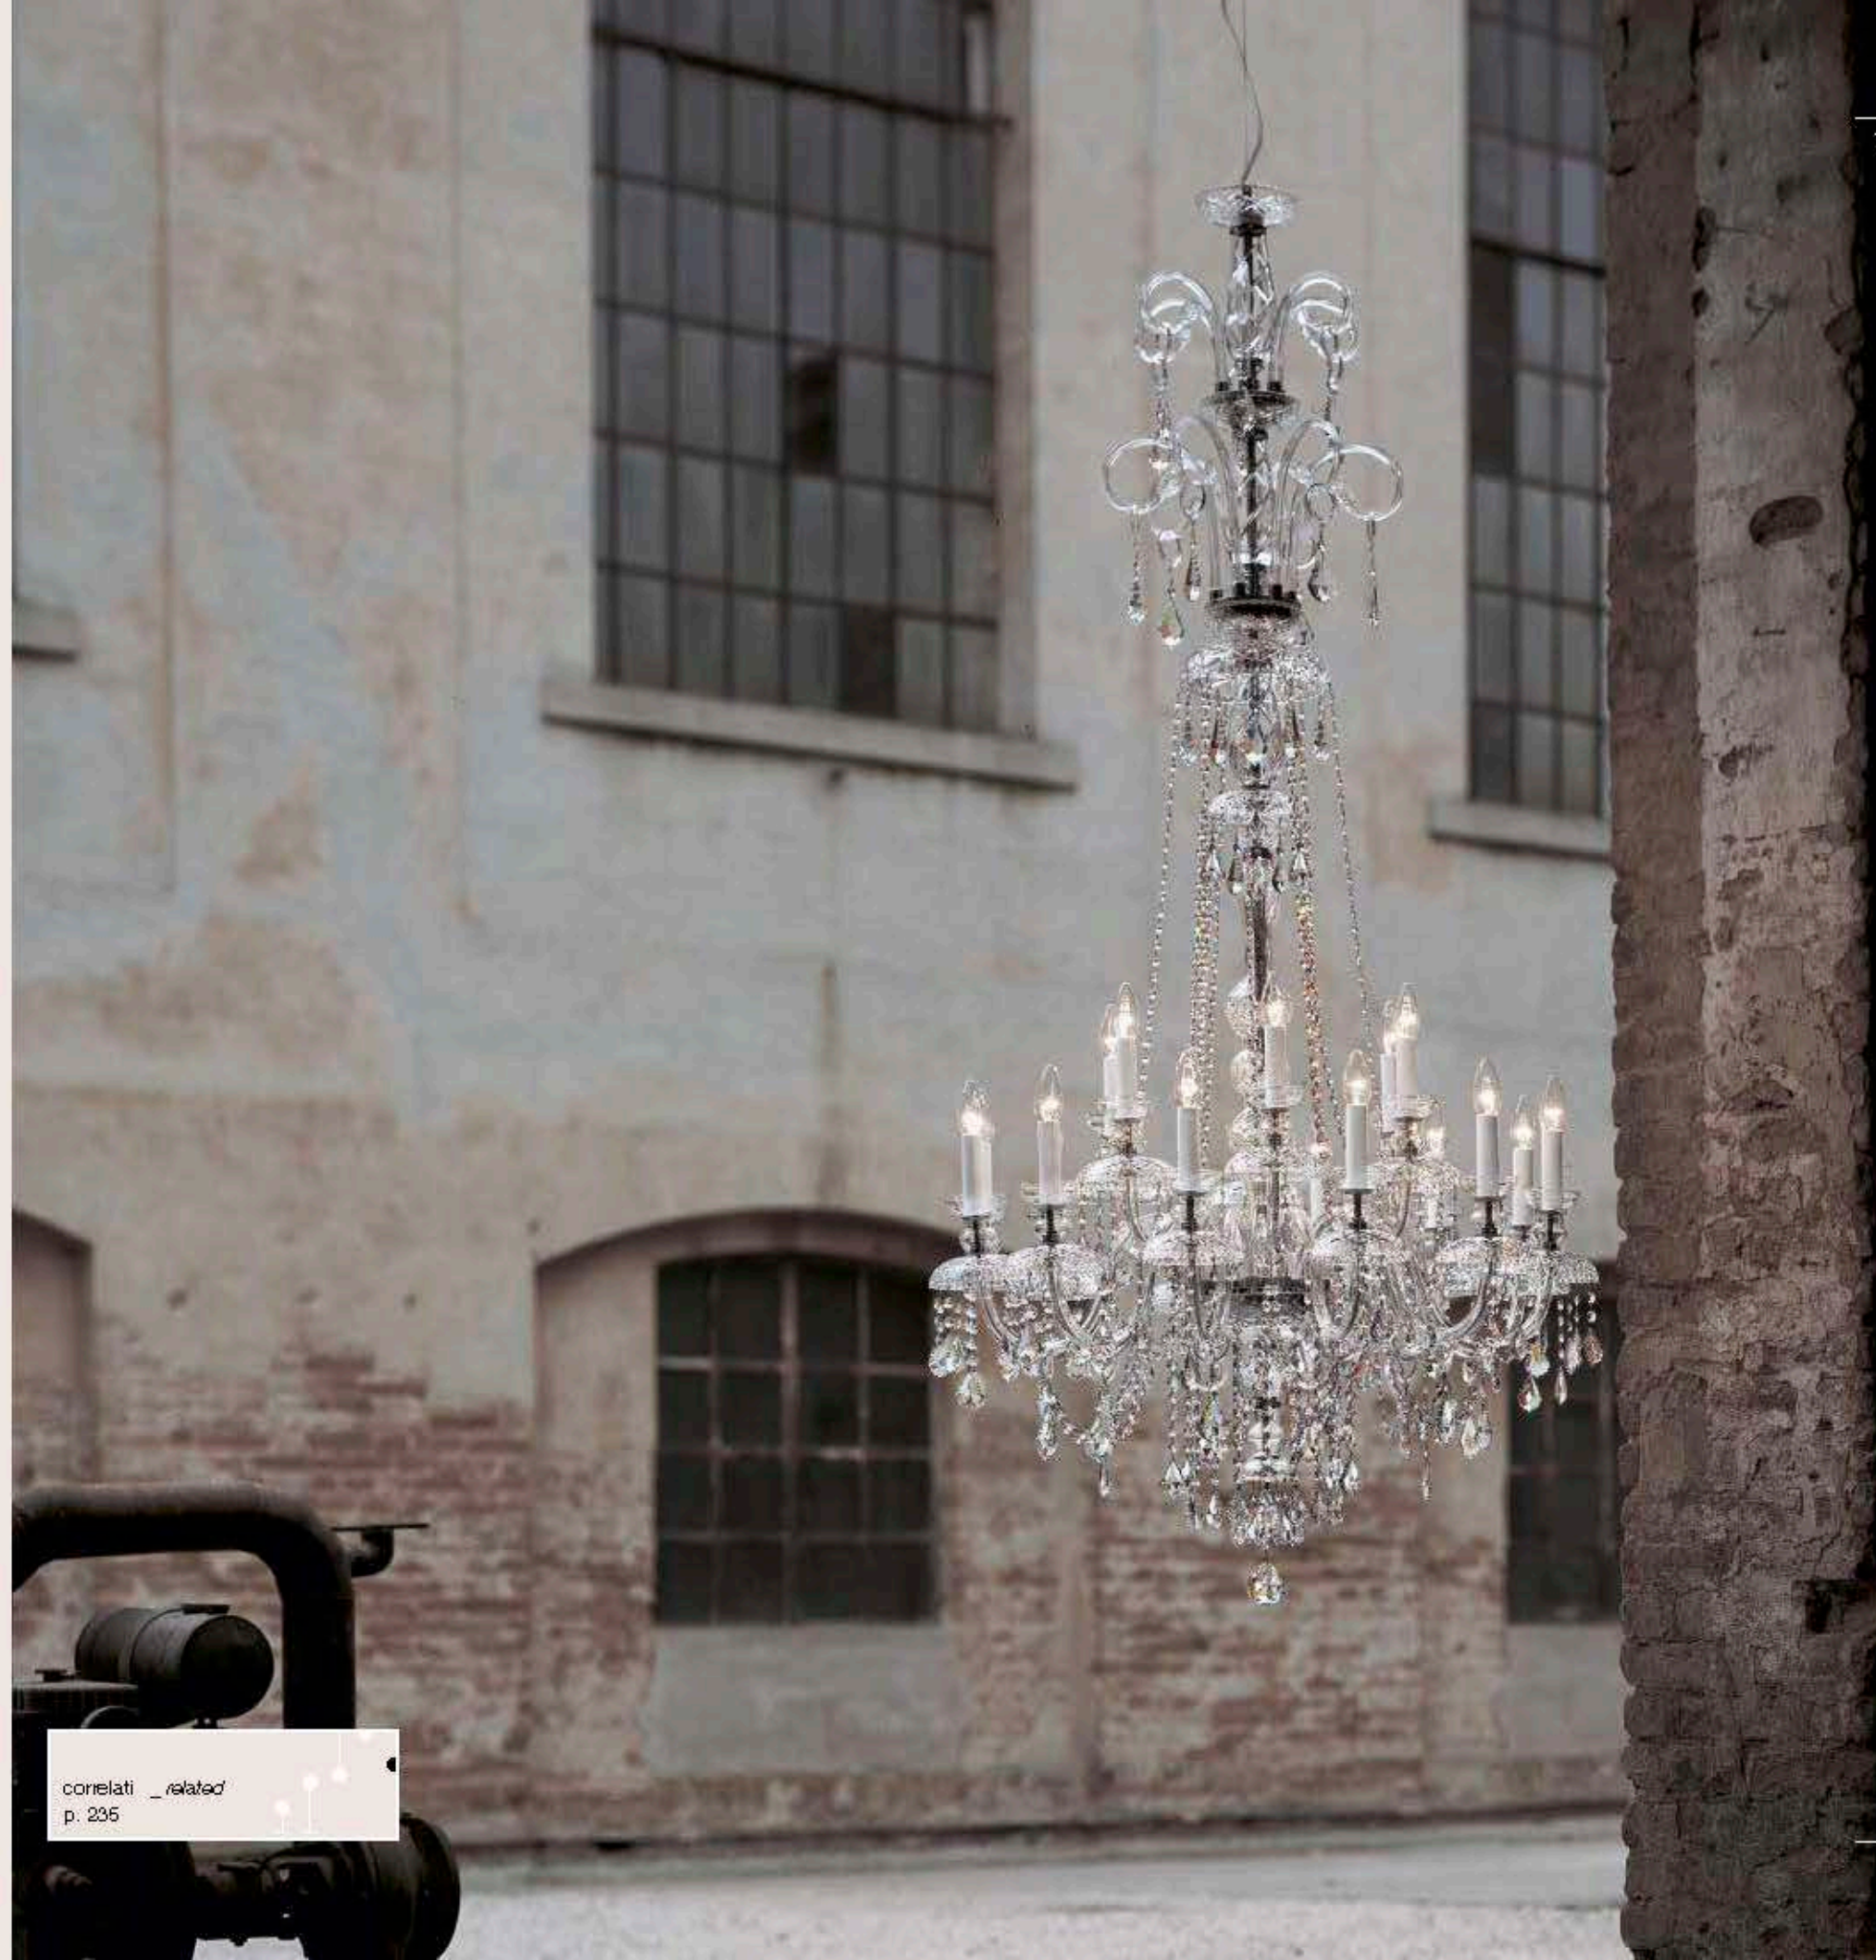

dimensioni _ dimensions
ø 86 h. 185 _ ø 34" h. 73"

lampadine _ bulbs
18 - E14 _ 18 - E12

correlati _ related
p. 235