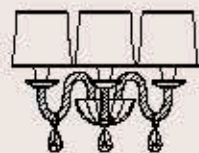

346/AP3

ITALAMP Studio

: Lampada a parete in vetro nero, struttura in metallo con finitura cannati di fucile, diffusori in tessuto nero e pendaglieria Swarovski Elements. Disponibile in varianti dimensionali e cromatiche.

: Wall lamp in black glass, metal with iron grey finish, black fabric shades and Swarovski Elements pendants. Available in different dimensions and colours.