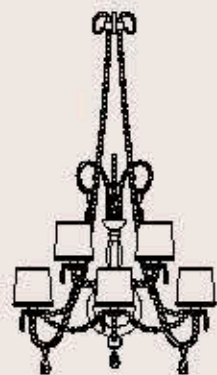

LENOIR 445/AP5

R. Vitadello - S. Traverso

: Lampada a parete in vetro bianco, struttura in metallo con finitura cromo, diffusori in tessuto avorio e pendagliera in Swarovski Elements. Disponibile in varianti dimensionali e cromatiche.

: Wall lamp in white glass, metal with chrome finish, ivory fabric shades and Swarovski Elements pendants. Available in different dimensions and colours.

dimensioni _dimensions

L 60 sp. 35 h. 113 _ W 24" d. 14" h. 44"

lampadine _bulbs

5 - E14 _ 5 - E12

A++>E

correlati _related
p. 27, 431, 87