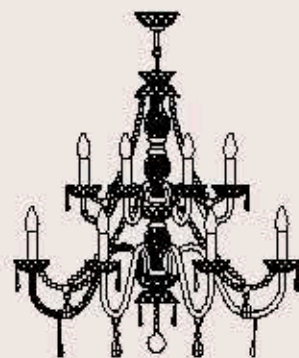

15/10+5

ITALAMP Studio

: Lampada a sospensione in cristallo intagliato, struttura in metallo con finitura cromo, pendagliera in Swarovski Elements. Disponibile in varianti dimensionali e cromatiche.

: Chandelier in carved crystal, metal with chrome finish, Swarovski Elements pendants. Available in different dimensions and colours.

dimensioni _ dimensions
ø 75 h. 73 _ ø 30" h. 29"

lampadine _ bulbs
15 - E14 _ 15 - E12