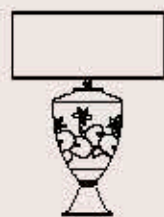

tavolo _ table

8086/LG

R. Vitadello

: Lampada da tavolo in cristallo incamiciato
ambra e blu navi e diffusore in tessuto blu. Dettagli
in metallo nichel. Disponibile in varianti cromati-
che.

: Table lamp in amber and blue overlaid
crystal, with blue navy fabric shade. Metal
details with nickel finish. Available in diffe-
rent colours.