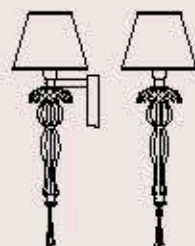

VOGUE 349/AP1

ITALAMP Studio

: Lampada a parete in cristallo intagliato e vetro rigato, struttura in metallo con finitura nichel, diffusore in tessuto nero e pendagliera Swarovski Elements. Disponibile in varianti cromatiche.

: Wall lamp in carved crystal and glass, metal with nickel finish, black fabric shade and Swarovski Elements pendants. Available in different colours.