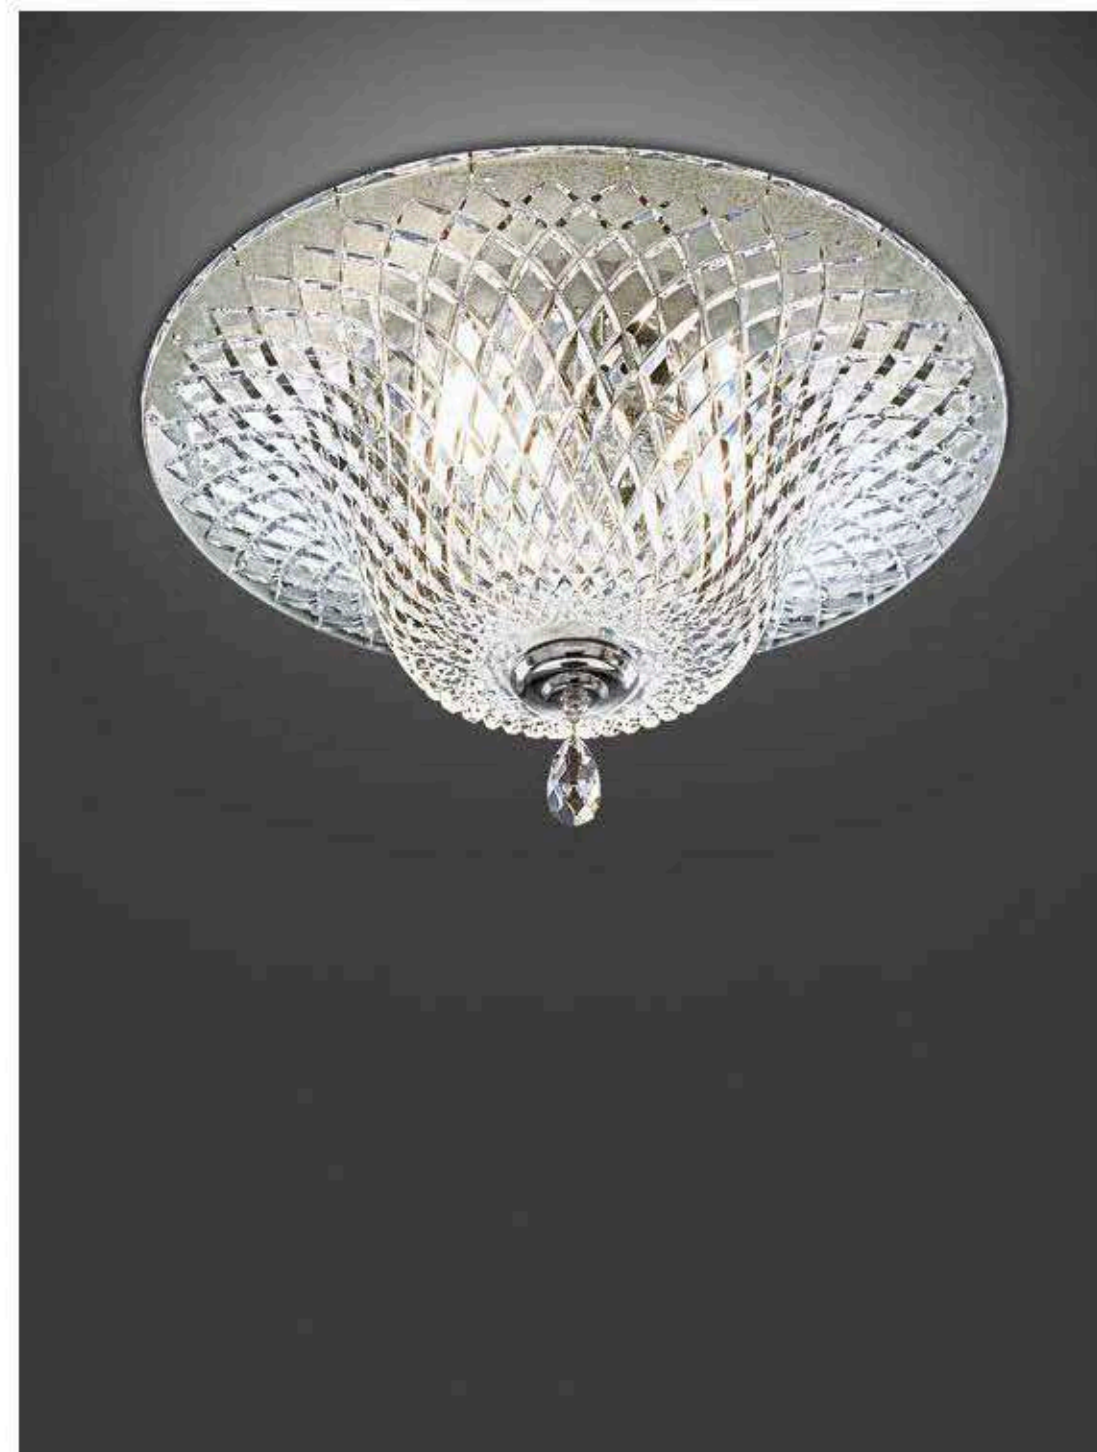

: Ceiling lamp with chrome metal finish and transparent and black carved crystal diffuser, Swarovski Elements pendant. Available in different colours.

dimensioni _ dimensions
ø 46 h. 20 _ ø 19" h. 8"

lampadine _ bulbs
3 - E14 _ 3 - E12