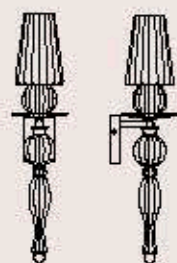

ALBATROS 2421/API

R. Vitadello - S. Traverso

: Lampada a parete in vetro teak, struttura in metallo con finitura canna di fucile e diffusore in vetro rigato teak. Disponibile in varianti cromatiche.

: Wall lamp in teak ruled glass, metal structure with iron grey finish and teak ruled glass diffuser. Available in different colours.

dimensioni _dimensions

L 12 sp. 15 h. 55 _ W 5" d. 6" h. 22"

lampadine _bulbs

1 - G9

A++>A C>E

correlati _related
p. 77