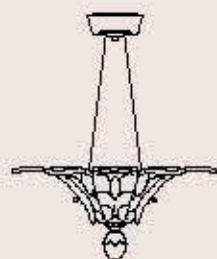

60/55 - 3C
R. Vitadello

: Lampada a sospensione con foglie in vetro acidato e struttura in metallo con finitura nichel. Disponibile in varianti dimensionali e cromatiche.

: Pendant with satin glass leaves and metal with nickel finish. Available in different dimensions and colours.

dimensioni _ dimensions
ø 57 h. 25 _ ø 23" h. 10"

lampadine _ bulbs
3 - E14 _ 3 - E12

A++ > A C > E

correlati _ related
p. 329, 355