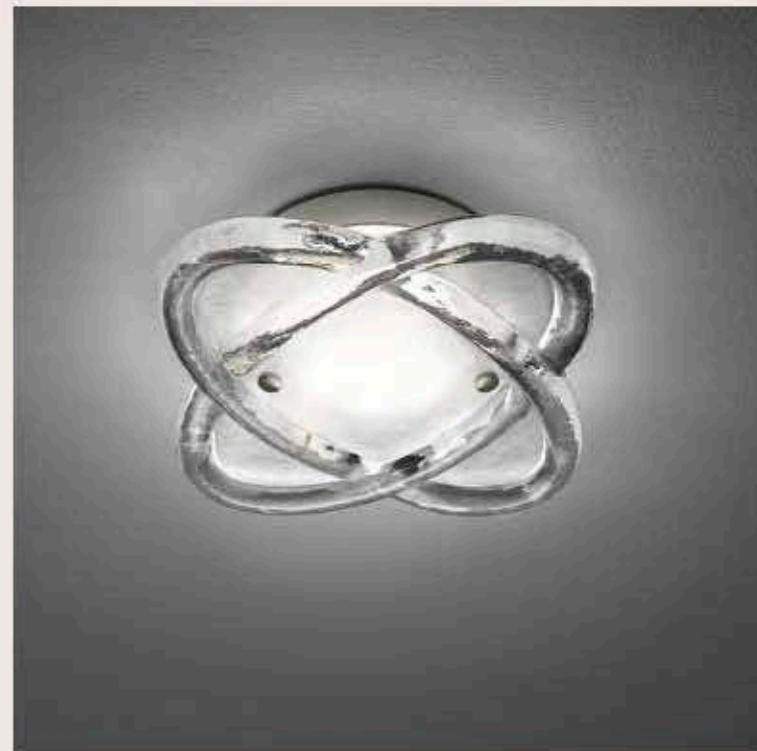

dimensioni _ dimensions
 ø 22 h. 9 _ ø 24" h. 29"

lampadine _ bulbs
 1 - GU10

3011/FE EXT

ITALAMP Studio

: Spotlight in vetro e metallo con finitura cromo.
Disponibile in varianti cromatiche.

: Spotlight in glass and metal with chrome finish. Available in different colours.