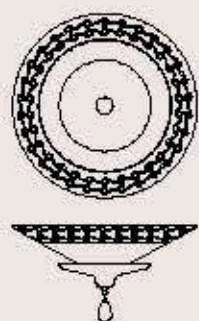

671/50

R. Vitadello - S. Traverso

: Lampada a soffitto in vetro satinato con pendaglio in vetro trasparente e metallo con finitura nichel. Disponibile in varianti dimensionali e cromatiche.

: Ceiling lamp in satin glass with transparent and glass pendant and metal with nickel finish. Available in different dimensions and colours

dimensioni _ dimensions
ø 50 h. 26 _ ø 20" h. 11"

lampadine _ bulbs
4 - E14 _ 4 - E12