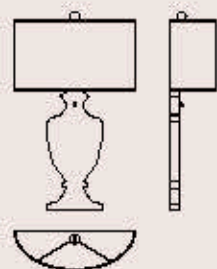

8010/APP

R. Vitadello - S. Traverso

: Lampada da parete in cristallo e diffusore in tessuto avorio. Disponibile in varianti dimensionali.

: Wall lamp in crystal and ivory fabric shade. Available in different dimensions.