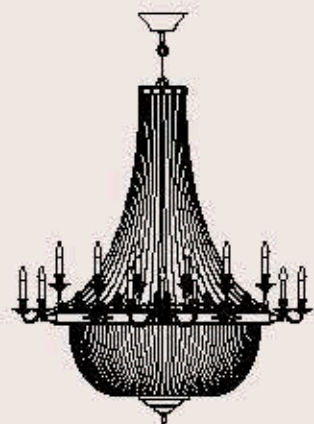

S053/150

ITALAMP Studio

: Lampada a sospensione in metallo con finitura nichel, pendagliera in Swarovski Elements. Disponibile in varianti dimensionali e cromatiche.

: Chandelier in metal with nickel finish, Swarovski Elements pendants. Available in different dimensions and colours.

dimensioni _ dimensions
ø 150 h. 174 _ ø 60" h. 69"

lampadine _ bulbs
52 - E14 _ 52 - E12