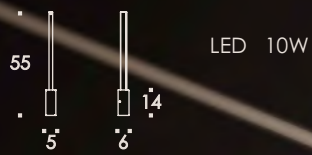

F1.017 NICHEL PERLATO / PEARLED NICKEL

LINE MAX
SOSPENSIONE/HANGING

F1.018 NICHEL PERLATO / PEARLED NICKEL

LINE/55
PARETE/WALL

F3.003 NICHEL PERLATO/PEARLED NICKEL

LINE/75
PARETE/WALL

F3.004 NICHEL PERLATO/PEARLED NICKEL