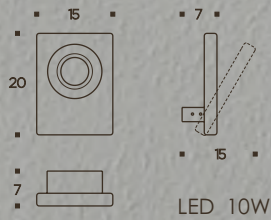

DESIGNED TO CATER TO MARKET DEMANDS, 'GAME' AVAILS ITSELF OF LED TECHNOLOGY, ECO-FRIENDLY MATERIALS AND A DIMMER TOUCH-SWITCH FOR REGULATING THE LIGHT ACCORDING TO NEED.

GAME

PARETE/WALL

- F3.049 BIANCO/WHITE
- F3.082 MOKA/MOKA
- F3.050 FOGLIA ORO/GOLD LEAF