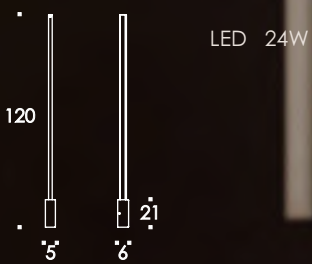

LINE/115
PARETE/WALL

F3.005 NICHEL PERLATO/PEARLED NICKEL

MONTAGGIO CON ILLUMINAZIONE
INDIRETTA OPPURE DIRETTA.

INSTALLATION WITH INDIRECT LIGHT
OR DIRECT LIGHT.