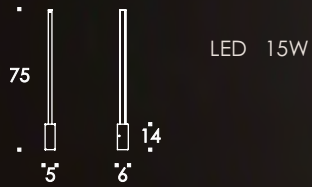

LINE/75
PARETE/WALL

F3.004 NICHEL PERLATO/PEARLED NICKEL