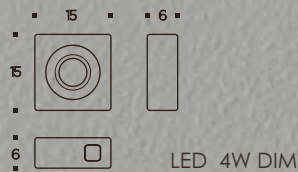

LITTLE GAME

APPOGGIO/TABLE

- F4.001 BIANCO/WHITE
- F4.003 NERO/BLACK
- F4.009 MOKA/MOKA
- F4.005 ROSSO/RED
- F4.007 VERDE ZOLFO/SULPHUR GREEN
- F4.013 FOGLIA ORO/GOLD LEAF