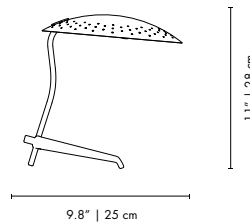

MEOLA | TABLE

MATERIALS
BODY: Brass
SHADE: Aluminum

WEIGHT
Approx.: 3 kg | 6.6 lbs

BULBS (40W)
1 x E14 Bulb (included) (bulbs not included for North America)

DIMENSIONS
HEIGHT: 11" | 28 cm
DIAM.: 9.8" | 25 cm

PACKAGE
(Cardboard Box)
Height: 15.75" | 40cm
Width: 15.75" | 30cm
Depth: 15.75" | 30cm
0.64 m³ / 4 kg