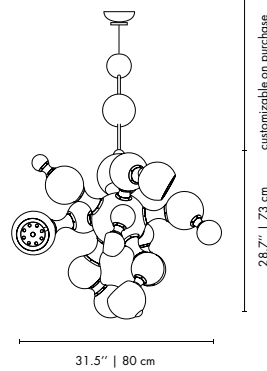

Height: 39.37" | 100cm

Width: 33.46" | 85cm

Depth: 33.46" | 85cm

100 x 85 x 85 cm

0.7225 m³ / 27 kg

Black Glossy & Copper Plated

Glossy Black & Nickel

White Glossy & Copper