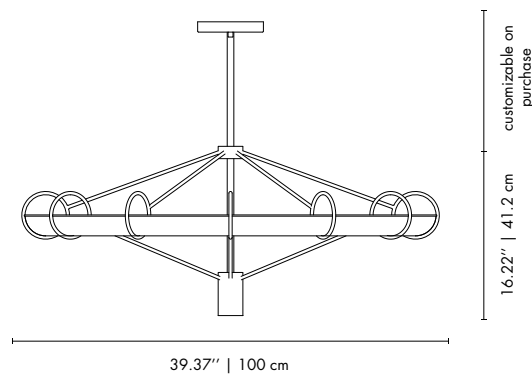

DIMENSIONS

HEIGHT: 28.35" | 72 cm
DIAM: 39.37" | 100 cm