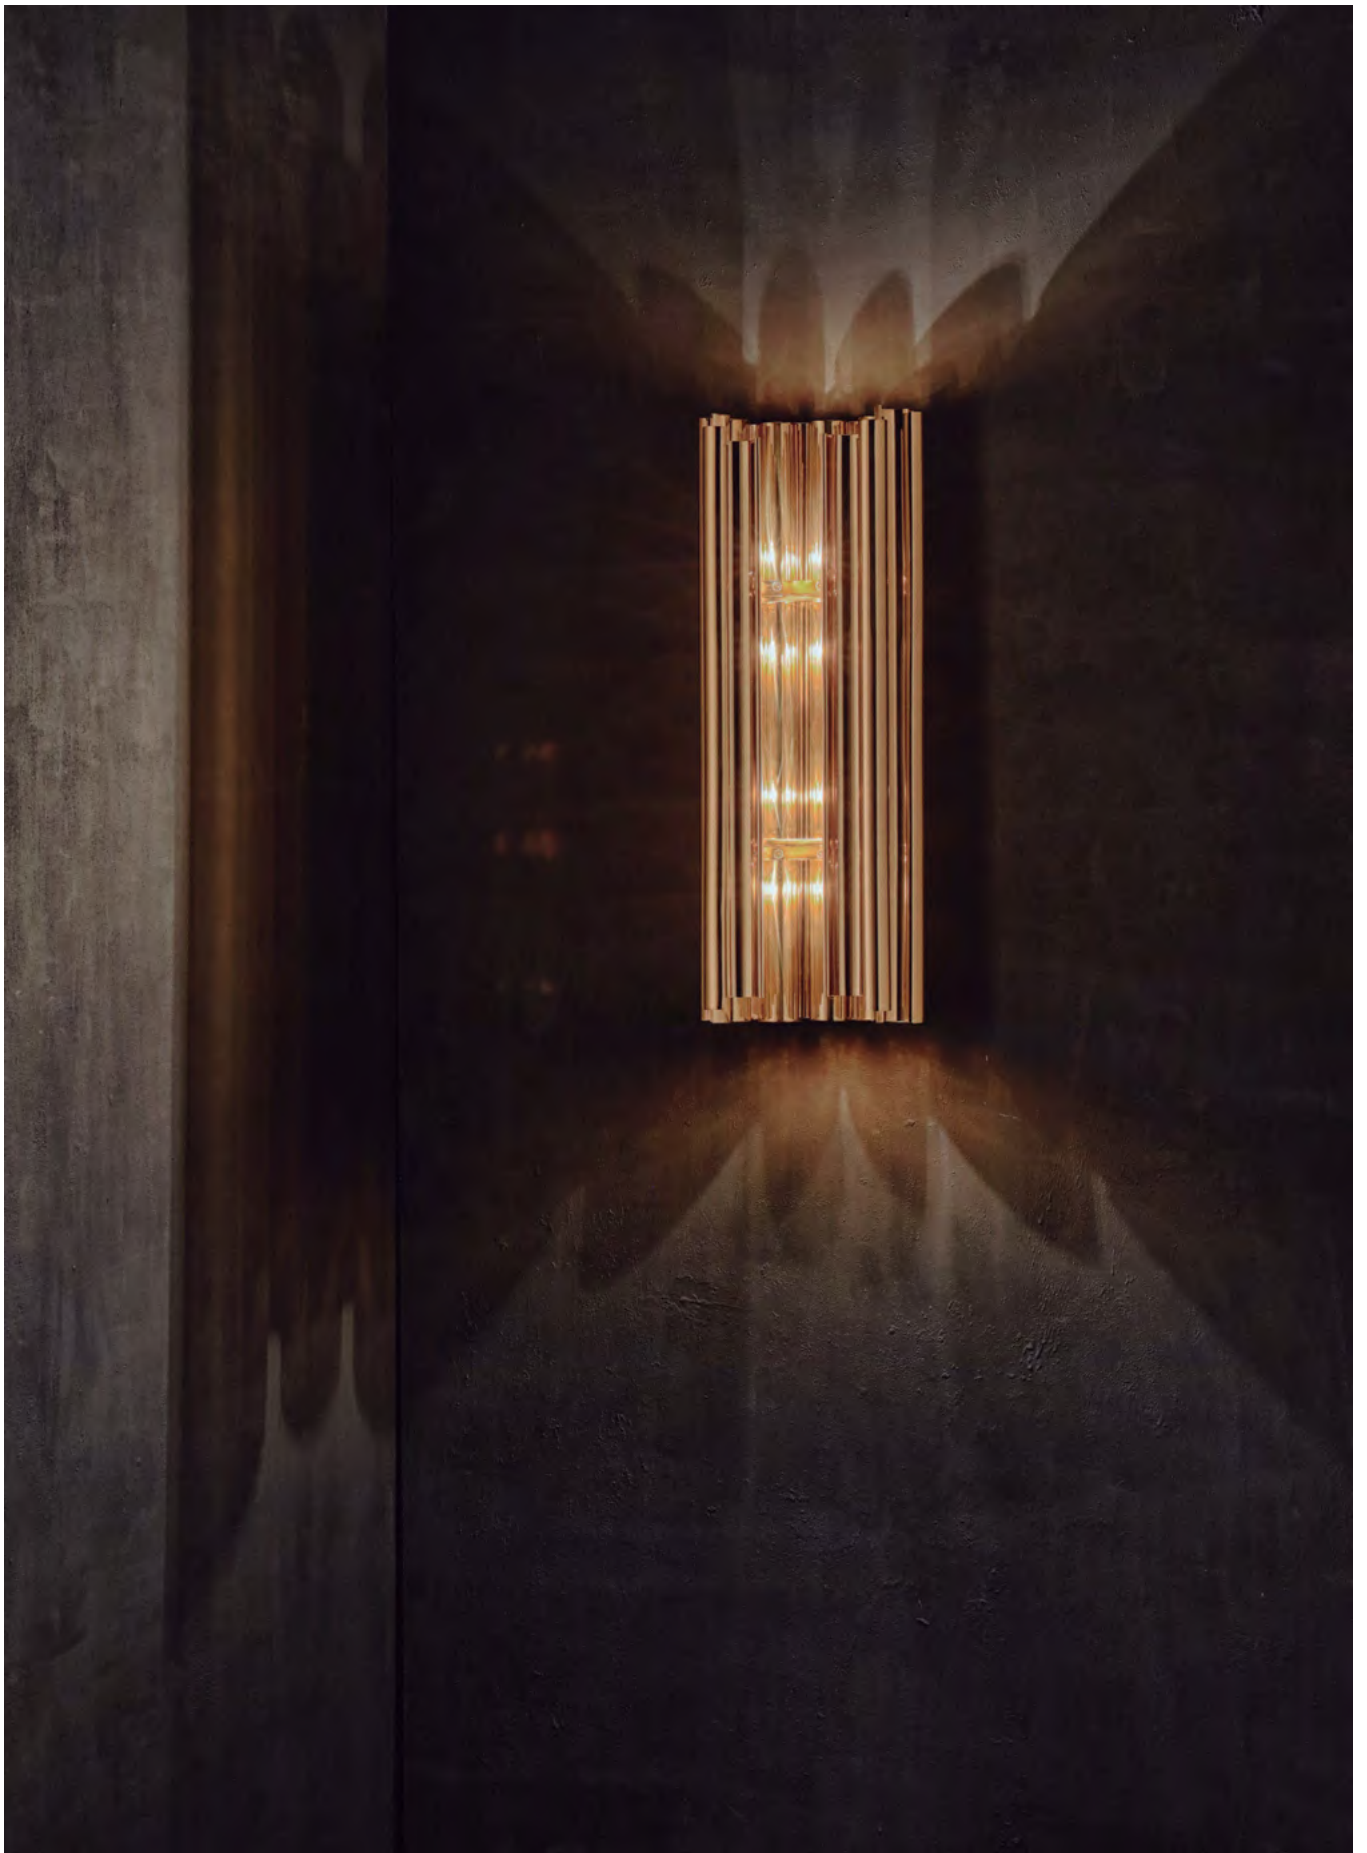

WIDTH: 7.1" | 18 cm

DEPTH: 4.7" | 12 cm

PASTORIUS

WALL LAMP

Pastorius wall lamp has an industrial chic style and features swing arms that are an American classic. Sophisticated and modern, Pastorius arm lamp complement any interior design. Its extendable arm built of brass can be adjusted into different positions and extends up to 26". The handle made of steel with a matte black finishing gives you the possibility to adjust the lamp shade upwards or downwards. With a vintage feeling, the flexible lamp shade has matte black exterior and a matte white interior finishing. Pastorius accordion extension and adjustable head make this industrial wall sconce perfect as a bedside reading lamp or as a workbench lighting.