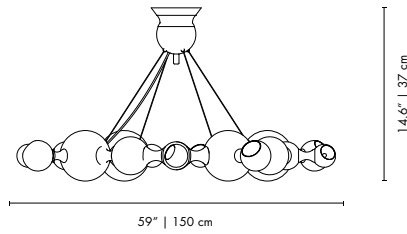

ATOMIC ROUND | SUSPENSION

MATERIALS

BODY: Brass and Steel
SHADES: Steel

WEIGHT

Approx: 25 kg | 55.1 lbs

BULBS (40W)

12 x G9 bulbs (included) (bulbs not included for North America)

DIMENSIONS

HEIGHT: 14.6" | 37 cm

DIAM: 59" | 150 cm

STANDARD CABLE HEIGHT 100cm: (customizable on purchase)

PACKAGE

(Cardboard Box)

45 x 135 x 135 cm

0.82 m³ / 36 kg

Black Glossy & Copper Plated

Glossy Black & Nickel

White Glossy & Copper

White Glossy & Gold

White Glossy & Nickel

BASIE | SUSPENSION

MATERIALS

BODY: Brass
SHADES: Aluminum

WEIGHT

Approx: 20 kg | 44 lbs

BULBS

2 x G9 LED bulbs

3W / 3000K (included) (bulbs not included for North America)

DIMENSIONS

BODY HEIGHT: 13.4" | 34 cm

DIAM: 23.6" | 60 cm

STANDARD CABLE HEIGHT 100cm: (customizable on purchase)