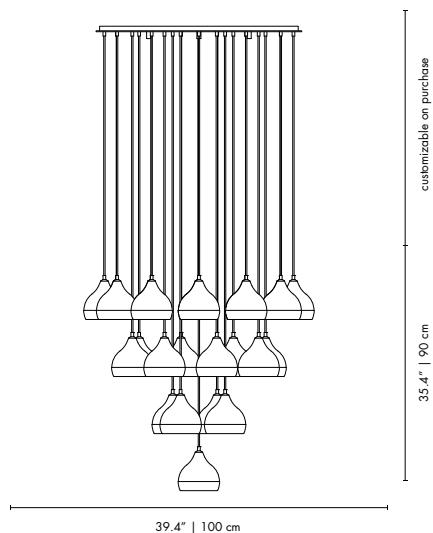

DIMENSIONS
 DIAM.: 39.4" | 100 cm
 HEIGHT: 35.4" | 90 cm
 CORD HEIGHT: 43.3" | 110 cm
 (customizable on purchase)

PACKAGE
 (Cardboard Box)
 53 x 106 x 106 cm
 0.60 m³/ 67 kg

Black & Copper White & Copper Black & Gold Nickel & Black White & Nickel