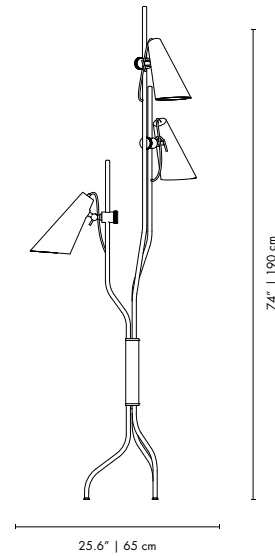

EVANS | FLOOR

MATERIALS
BODY: Brass
SHADE: Aluminum
WIRE: Textile

WEIGHT
Approx.: 8 kg | 17.6 lbs

BULBS (40W)
3 x E27 Bulbs (included) (bulbs not included for North America)

DIMENSIONS
HEIGHT: 74" | 190 cm
DIAM.: 25.6" | 65 cm

PACKAGE
Width: 27.6" | 70 cm
Height: 77.2" | 196 cm
DEPTH: 23.6" | 60 cm
(Cardboard Box)
0.8232 m³ / 21.5 kg