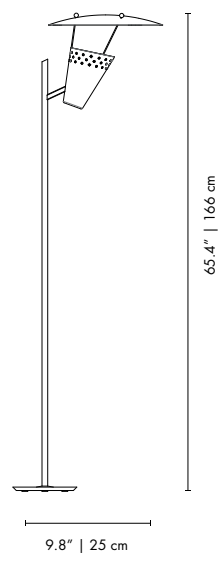

DIMENSIONS
HEIGHT: 65.4" | 166 cm
WIDTH: 11.8" | 30 cm
Depth: 9.8" | 25 cm

PACKAGE
(Cardboard Box)
WIDTH: 27.5" | 70 cm
HEIGHT: 71.5" | 181 cm
DEPTH: 22.8" | 58cm
0.7349 m³

MATHENY | FLOOR

MATERIALS
 BODY: Brass