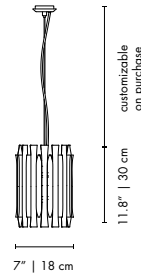

PACKAGE

(Cardboard Box)

28 x 28 x 40 cm

0.031 m³

Aged Brass

Black Laquered

Brushed Nickel

Copper Plated

Nickel Plated