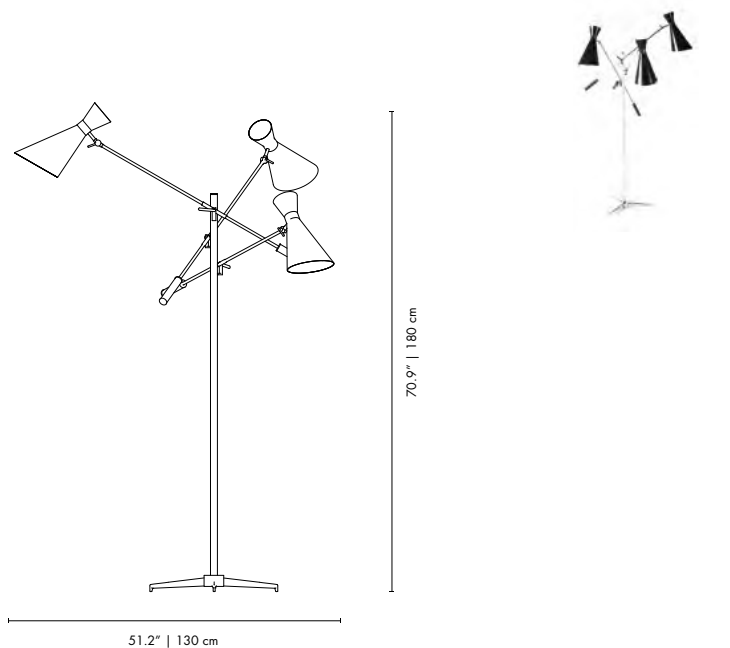

STANLEY | FLOOR

MATERIALS
BODY: Brass
SHADE: Aluminum
COUNTER WEIGHT: Steel

WEIGHT
Approx.: 13 kg | 28.6 lbs

BULBS (40W)
3 x E27 Bulbs (included) (bulbs not included for North America)

DIMENSIONS
HEIGHT: 70.9" | 180 cm
WIDTH: 51.2" | 130 cm
DEPTH: 39.4" | 100 cm

PACKAGE
(Cardboard Box)
HEIGHT: 64.9" | 165 cm
WIDTH: 39.3" | 100 cm
DEPTH: 25.5" | 65 cm
1.0725 m³ / 26 kg