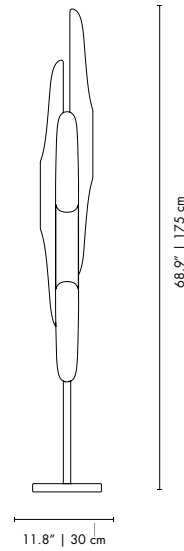

BULBS (40W)
 6 x Gu10 Bulbs (included) (bulbs not included for North America)

DIMENSIONS
 HEIGHT: 68.9" | 175 cm
 DIAM.: 11.8" | 30 cm

PACKAGE
 (Cardboard Box)
 WIDTH: 18.1" | 46 cm
 HEIGHT: 78.7" | 200 cm
 DEPTH: 18.1" | 46 cm
 0.4232 m³ / 26 kg