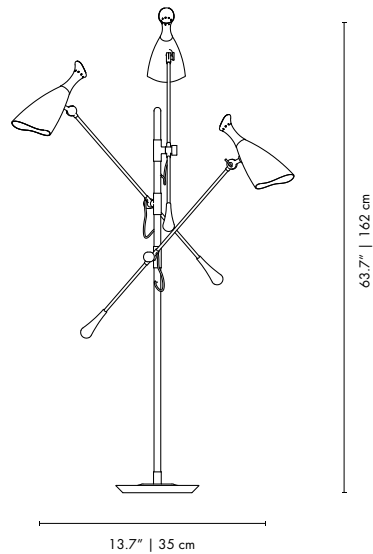

DIMENSIONS
 HEIGHT: 63.7" | 162 cm
 BASE DIAM.: 13.8" | 35 cm

PACKAGE
 (Cardboard Box)
 WIDTH: 27.5" | 70 cm
 HEIGHT: 64.9" | 165 cm
 DEPTH: 23.6" | 60 cm
 0.693 m³ / 29 kg

EVANS | FLOOR

MATERIALS
 BODY: Brass
 SHADE: Aluminum
 WIRE: Textile