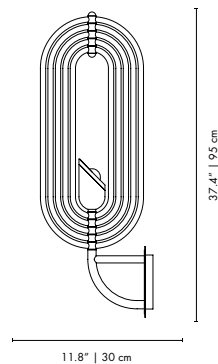

TURNER | WALL

MATERIALS
BODY: Brass
SHADE: Aluminum

WEIGHT
Approx.: 5.7 kg | 12.6 lbs

BULBS (40W)
1 x E27 Bulb (included) (bulbs not included for North America)

DIMENSIONS
HEIGHT: 11.8" | 30 cm
WIDTH: 37.4" | 95 cm
DEPTH: 12.6" | 32 cm

PACKAGE
(Cardboard Box)
HEIGHT: 17.7" | 45 cm
WIDTH: 40.6" | 103 cm
DEPTH: 17.7" | 45 cm
0.209 m³ / 5.6Kg