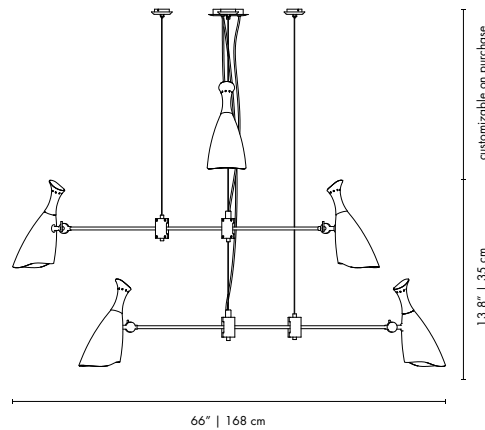

DUKE 12 | SUSPENSION

WEIGHT
Approx.: 30 kg | 26.4 lbs

BULBS (40W)
36 x G9 Bulbs (included) (bulbs not included for North America)

DIMENSIONS
BODY HEIGHT: 13.8" | 35 cm
DIAM.: 66" | 168 cm
POLE HEIGHT: 39.4" | 100 cm
(adjustable)
(customizable on purchase)

PACKAGE
(Cardboard Box)
Height: 21.65" | 55cm
Width: 68.9" | 175cm
Depth: 68.9" | 175cm
1.684 m³/45 kg