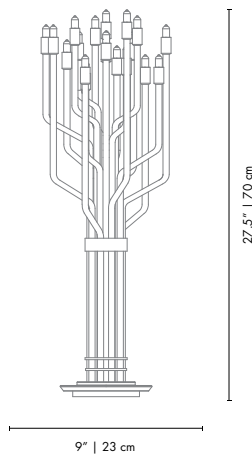

PACKAGE

(Cardboard Box)

Height: 32.68" | 83cm

Width: 14.96" | 38cm

Depth: 14.96" | 38cm

0.1198 m³ / 14 Kg