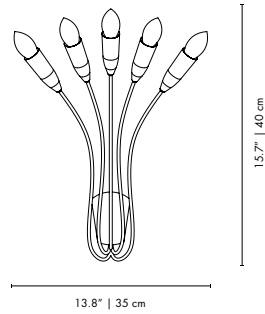

NORAH | WALL

MATERIALS
BODY: Brass
BULB HOLDER: Aluminum

WEIGHT
Approx.: 1 kg | 2.2 lbs

BULBS (40W)
5 x E14 Bulbs (included) (bulbs not included for North America)

DIMENSIONS
HEIGHT: 15.7" | 40 cm
WIDTH: 13.8" | 35 cm
DEPTH: 12.2" | 31 cm

PACKAGE
(Cardboard Box)
HEIGHT: 19.7" | 50 cm
WIDTH: 19.7" | 50 cm
DEPTH: 5.9" | 15 cm
0,038 m³ / 2.5kg