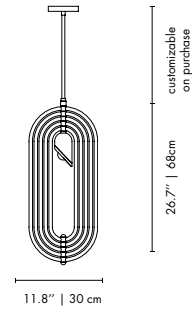

Height: 32.68" | 83cm

Width: 12.99" | 33cm

Depth: 12.99" | 33cm

0.090 m² / 5.6

Black & Nickel

Black & Copper

White & Copper

Black & Gold