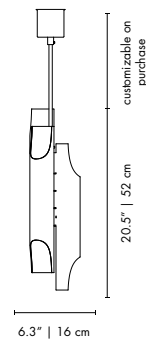

GALLIANO PENDANT | SUSPENSION

MATERIALS
BODY: Steel

WEIGHT
Approx.: 3 kg | 6.6 lbs

BULBS (40W)
6x E27 Bulbs (included) (bulbs not included for North America)

DIMENSIONS
HEIGHT: 20.5" | 52 cm
DIAM.: 6.3" | 16 cm
POLE HEIGHT: 39.4" | 100 cm (adjustable)
(customizable on purchase)

PACKAGE
(Cardboard Box)
Height: 23.62" | 60cm
Width: 11.81" | 30cm
Depth: 8.66" | 22cm
0.0396 m³ / 5.2 Kg