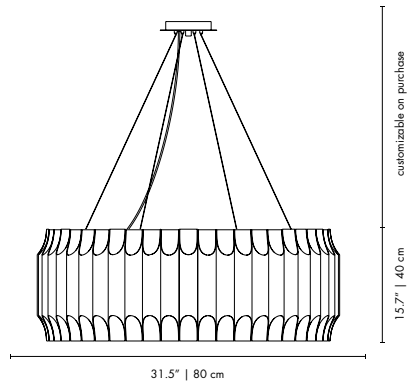

GALLIANO ROUND | SUSPENSION

MATERIALS
BODY: Steel

WEIGHT
Approx.: 60 kg | 132 lbs

BULBS (40W)
70 x G9 Bulbs (included) (bulbs not included for North America)

DIMENSIONS
BODY HEIGHT: 15.7" | 40 cm
DIAM.: 31.5" | 80 cm
CORD HEIGHT: 39.4" | 100 cm
(adjustable)
(customizable on purchase)

PACKAGE
(Plywood Box)
Height: 25.59" | 65cm
Width: 43.31" | 110cm
Depth: 43.31" | 110cm
0.67 m³ / 88 KG