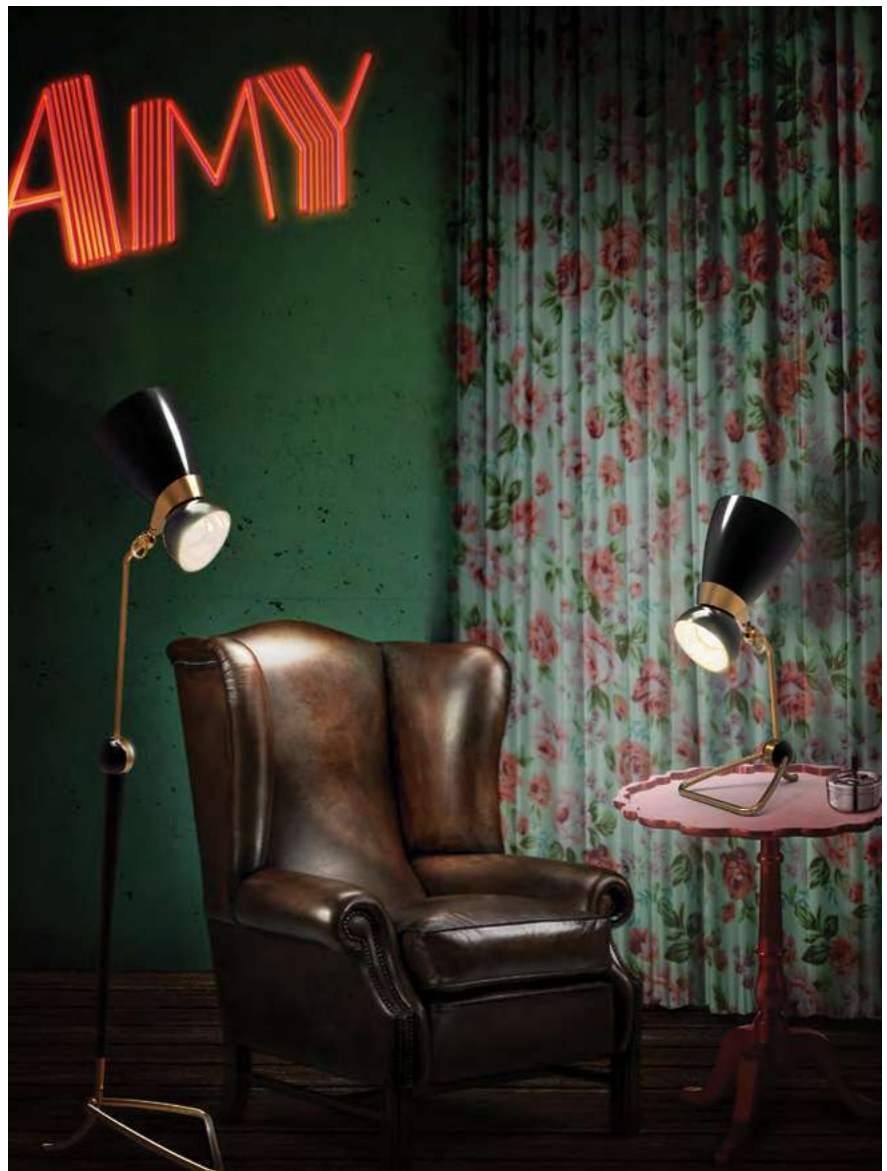

FLOOR

AMY

FLOOR LAMP

Amy vintage floor lamp was inspired by the great jazz singer and songwriter: Amy Winehouse. Amy has a vintage retro style that embodies the soul of the British artist and the 50's interior design style. With a glossy black lamp shade that bear a resemblance to Amy's legendary hair and a small gold powder paint detail that recall us of her golden earring, the brass floor light suits the most demanding mid-century modern setting.

The flexible lamp shade is what makes this modern lamp, the perfect reading light for your vintage bedroom or retro home office, since it will point in any direction you need. Note that Amy floor lamp features a footswitch that is on the cord, and the brass detail on the lamp shade has the sole purpose of adding a more modern aesthetics feeling.

DIMENSIONS

WIDTH: 11.8" | 30 cm

HEIGHT: 59" | 150 cm

DEPTH: 15.7" | 40 cm

ARMSTRONG

FLOOR LAMP

Inspired by the first person to walk on the Moon, Armstrong arc floor lamp has a minimalistic style with a clear usability, perfect for every single modern Scandinavian living room or office. This nordic light combines a mid-century design with a structure handmade in brass and a base in white Carrara marble. The oval aluminum lamp shade is softened with a matte white finish.

Armstrong arc lamp can reach a height of 59.1 inches with the help of the adjustable balance arm. With a counterweight made in steel, this mid-century lamp directs light anywhere a task light is needed, providing an exquisite touch to your interior design.