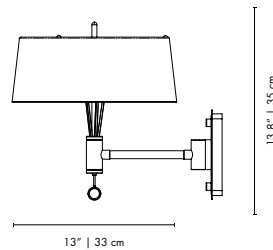

PACKAGE
(Cardboard Box)
HEIGHT: 18.1" | 46 cm
WIDTH: 15.6" | 40 cm
DEPTH: 18.1" | 46 cm
0.0846 m³ / 7.5 kg

NORAH | WALL

MATERIALS
 BODY: Brass
 BULB HOLDER: Aluminum

WEIGHT
 Approx.: 1 kg | 2.2 lbs

BULBS (40W)
 5 x E14 Bulbs (included) (bulbs not included for North America)