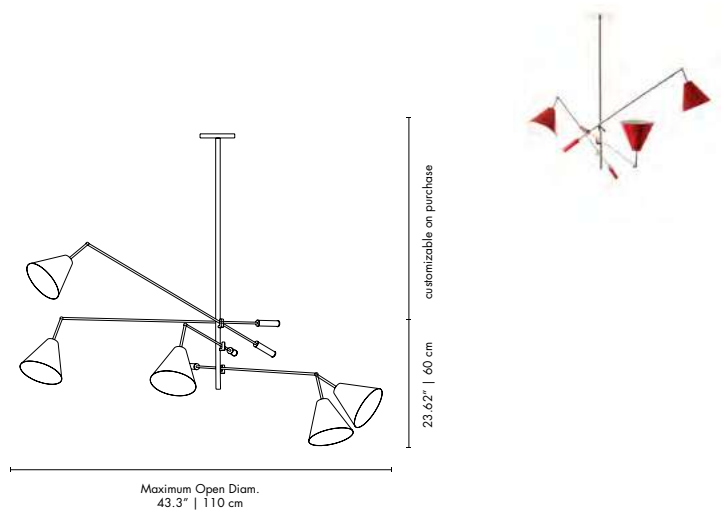

SINATRA | SUSPENSION

MATERIALS
BODY: Brass
SHADE: Aluminum
COUNTER WEIGHT: Steel

WEIGHT
Approx. 15 kg | 33 lbs

BULBS (40W)
3 x E27 Bulbs (included) (bulbs not included for North America)

DIMENSIONS
TOTAL CENTRAL ROD HEIGHT
(from the bottom to the connection with adjustable point): 23.62" | 60 cm
ADJUSTABLE POLE HEIGHT: (customizable on purchase)
Maximum Open DIAM: 43.3" | 110 cm

PACKAGE
(Cardboard Box)
Height: 51.18" | 130cm
Width: 23.62" | 60cm
Depth: 27.56" | 70cm
0.546 m³ / 20 kg