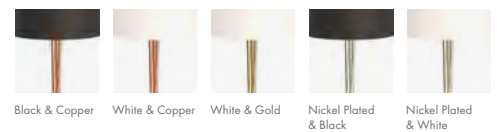

MILES | FLOOR

MATERIALS
BODY: Brass
SHADE: Aluminum
BASE: Marble Portoro (Polished)

WEIGHT
Approx.: 18.5 kg | 40.8 lbs

BULBS (40W)
4 x E27 Bulb (included) (bulbs not included for North America)

DIMENSIONS
HEIGHT: 69.7" | 177 cm
DIAM: 25.6" | 65 cm

PACKAGE
(Cardboard Box)
Vol.1
WIDTH: 17.7" | 45cm
HEIGHT: 70.8" | 180 cm
DEPTH: 17.7" | 45m
0.294m³
Vol.2
WIDTH: 27.5" | 70cm
HEIGHT: 23.6" | 60cm
DEPTH: 27.5" | 70m
0.364 m³
37 kg