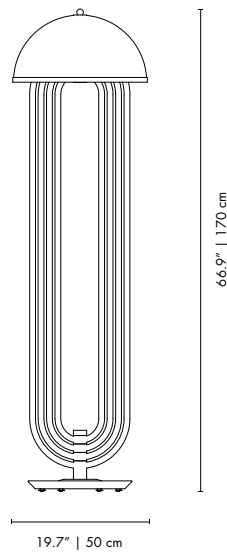

PACKAGE
(Cardboard Box)
HEIGHT: 72.8" | 185cm
WIDTH: 29.5" | 75cm
DEPTH: 29.5" | 75cm
1.04 m³ | 38 kg

TABLE LAMPS

AMY | TABLE

MATERIALS
BODY: Brass
SHADE: Aluminum

WEIGHT
Approx.: 2.5 kg | 5.5 lbs

BULBS (40W)
2 x E14 (included) (bulbs not included for North America)