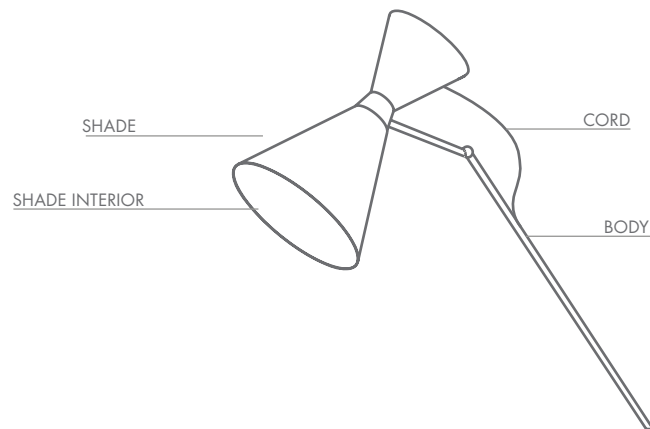

Copper Matte

Brushed Copper

CORDS

more cords available on extra charge

Bright Red - textile

Jet Black - textile

Jet Black - rubber

Antique White - textile