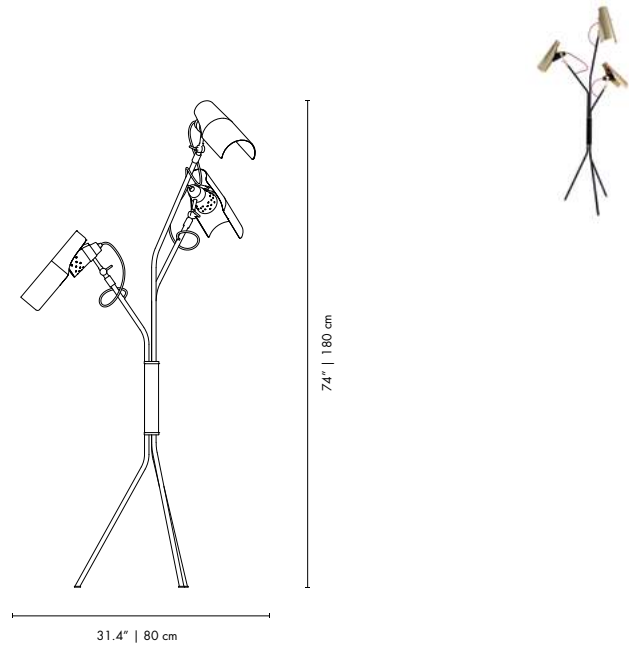

JACKSON | FLOOR

MATERIALS
BODY: Brass
SHADE: Brass and Aluminum
WIRE: Textile

WEIGHT
Approx.: 12 kg | 26.5 lbs

BULBS (40W)
3x G9 Bulbs (included) (bulbs not included for North America)

DIMENSIONS
WIDTH: 31.4" | 80 cm
HEIGHT: 70.8" | 180 cm
DEPTH: 31.4" | 80 cm

PACKAGE
(Cardboard Box)
PACKAGE
WIDTH: 18.1" | 46 cm
HEIGHT: 72.8" | 185 cm
DEPTH: 18.1" | 46 cm

0.777 m³ / 19.2 kg