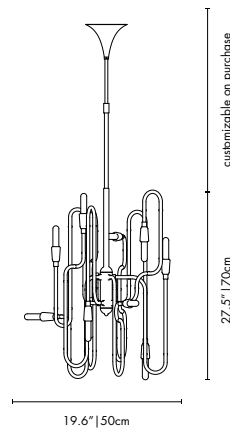

CLARK | SUSPENSION

MATERIALS
BODY: Brass

WEIGHT
Approx.: 7 kg | 15.4 lbs

BULBS (40W)
10x E14 Tubular Bulbs (included) (bulbs not included for North America)

DIMENSIONS
HEIGHT: 27.5" | 70 cm
DIAM: 19.6" | 50 cm
STANDARD POLE HEIGHT: 27.5" | 70 cm (customizable on purchase)

PACKAGE
(Cardboard Box)
Height: 31.5" | 80cm
Width: 25.59" | 65cm
Depth: 25.59" | 65cm
0.338 m³ / 13.5 kg