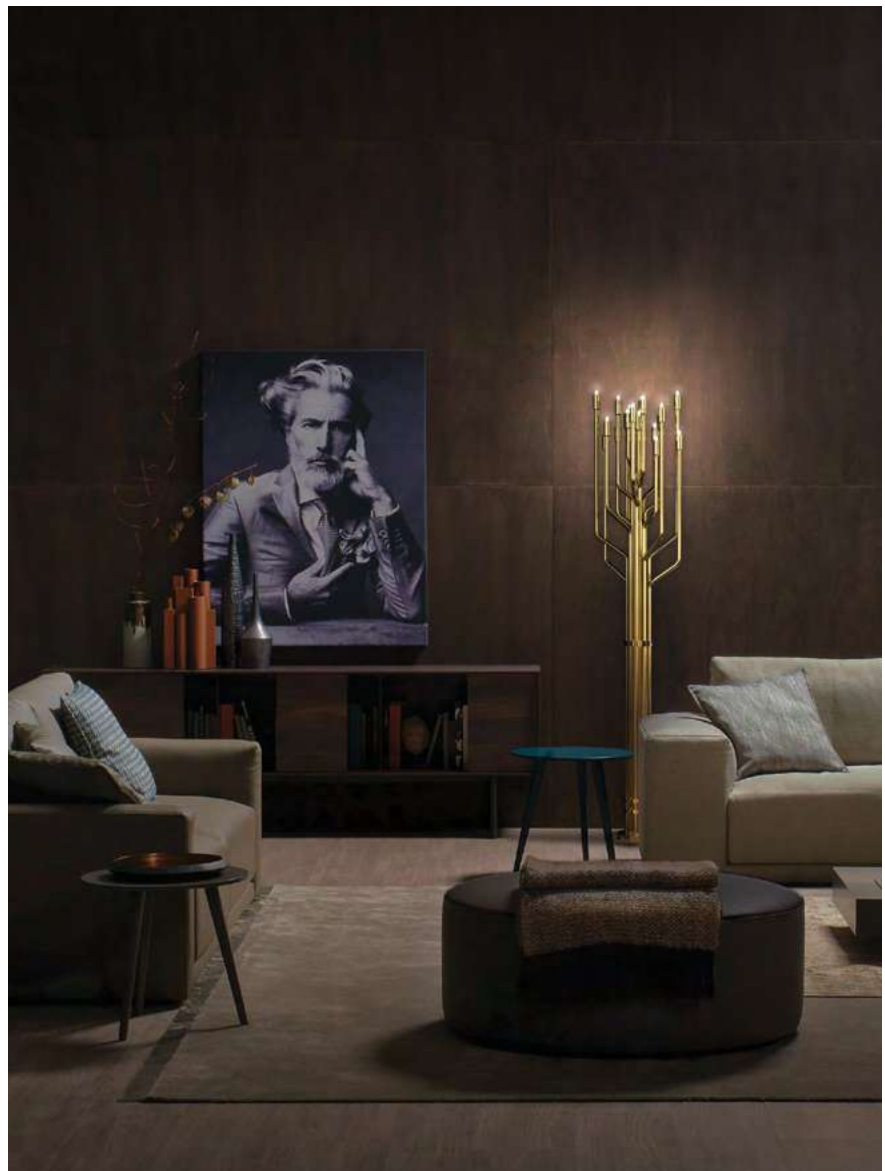

Covered by a golden bath, this entrance floor lamp was designed to make a powerful statement with its mid-century modern design. With almost 67 inches, Janis is 100% handmade in brass, boasting a high quality craftsmanship. This tall standing lamp fits beautifully in a modern entryway or in a classic living room corner, since it is an excellent match for both contemporary and classic decors.

DIAM: 16.5" | 42 cm

LEE

FLOOR LAMP

Mid-century modern design inspired Lee floor light. Inspired by a classic 1950's vintage style microphone on top of a stage, this standing lamp will steal everyone's attention to it.