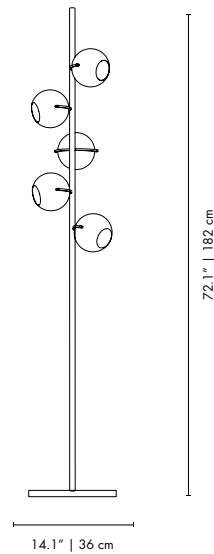

SCOFIELD | FLOOR

MATERIALS
BODY: Brass
SHADE: Aluminum and Brass
Wire: Textile

WEIGHT
Approx.: 12 kg | 26.5 lbs

BULBS (40W)
5 x Gu10 Bulbs (included) (bulbs not included for North America)

DIMENSIONS
HEIGHT: 71.6" | 182 cm
DIAM.: 14.1" | 36 cm

PACKAGE
(Cardboard Box)
HEIGHT: 62.20" | 190cm
WIDTH: 27.5" | 70cm
DEPTH: 23.6" | 60cm
0.798 m³ / 24.4 kg

SIMONE | FLOOR

MATERIALS
BODY: Brass
SHADE: Aluminum
Wire: Textile

WEIGHT
Approx.: 15 kg | 33 lbs

BULBS (40W)
3 x E27 Bulbs (included) (bulbs not included for North America)

DIMENSIONS
HEIGHT: 70.9" | 180 cm
WIDTH: 51.2" | 130 cm
DEPTH: 39.4" | 100 cm

PACKAGE
(Cardboard Box)
WIDTH: 27.5" | 70cm
HEIGHT: 80.7" | 205cm
DEPTH: 22.8" | 58cm
0.8323 m³ / 30kg