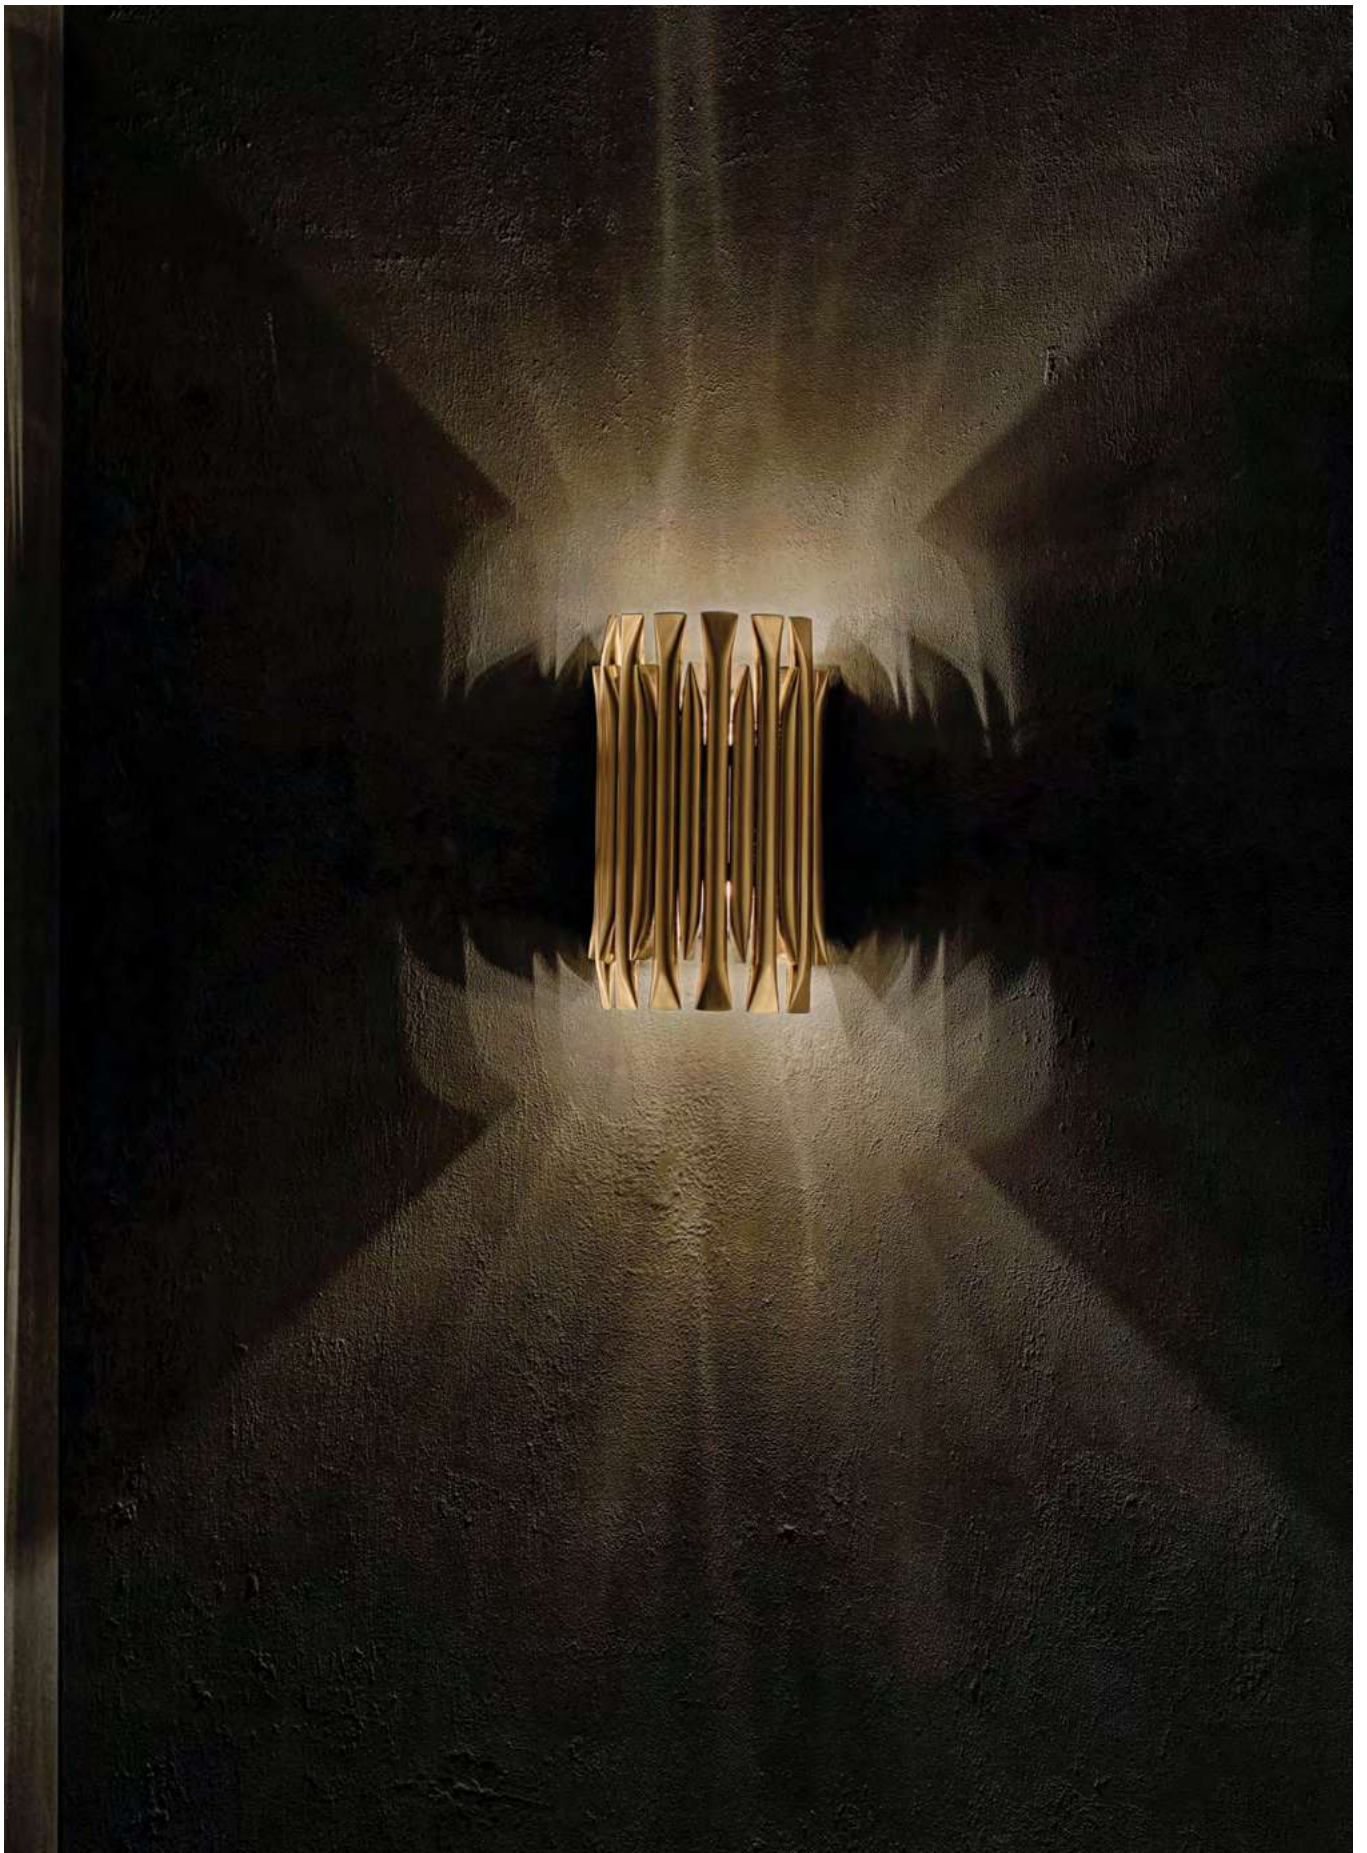

WIDTH: 7.1" | 18 cm

DEPTH: 4.7" | 12 cm

MILES

WALL LAMP

Miles wall lamp was inspired in one of the most influential and acclaimed figures in the history of jazz and 20th century music: Miles Davis. This modern wall light has the purpose to represent the impressive charisma of this outstanding jazz singer, in its innovative and sophisticated lighting features. Miles black wall sconce features a structure made in brass and the lamp shade in aluminum. The retro style brasswind arm is articulated to bring the light to where it's needed and boasts a matte black and gold plated finish. The drum lamp shade is finished in matte black and has gold powder paint interior finishing that makes this lamp sturdy. With a classy, intriguing contemporary silhouette, Miles mid-century modern wall sconce is the perfect bedroom wall light, since it will suit exquisitely in your interior design as your bedside reading lamp.