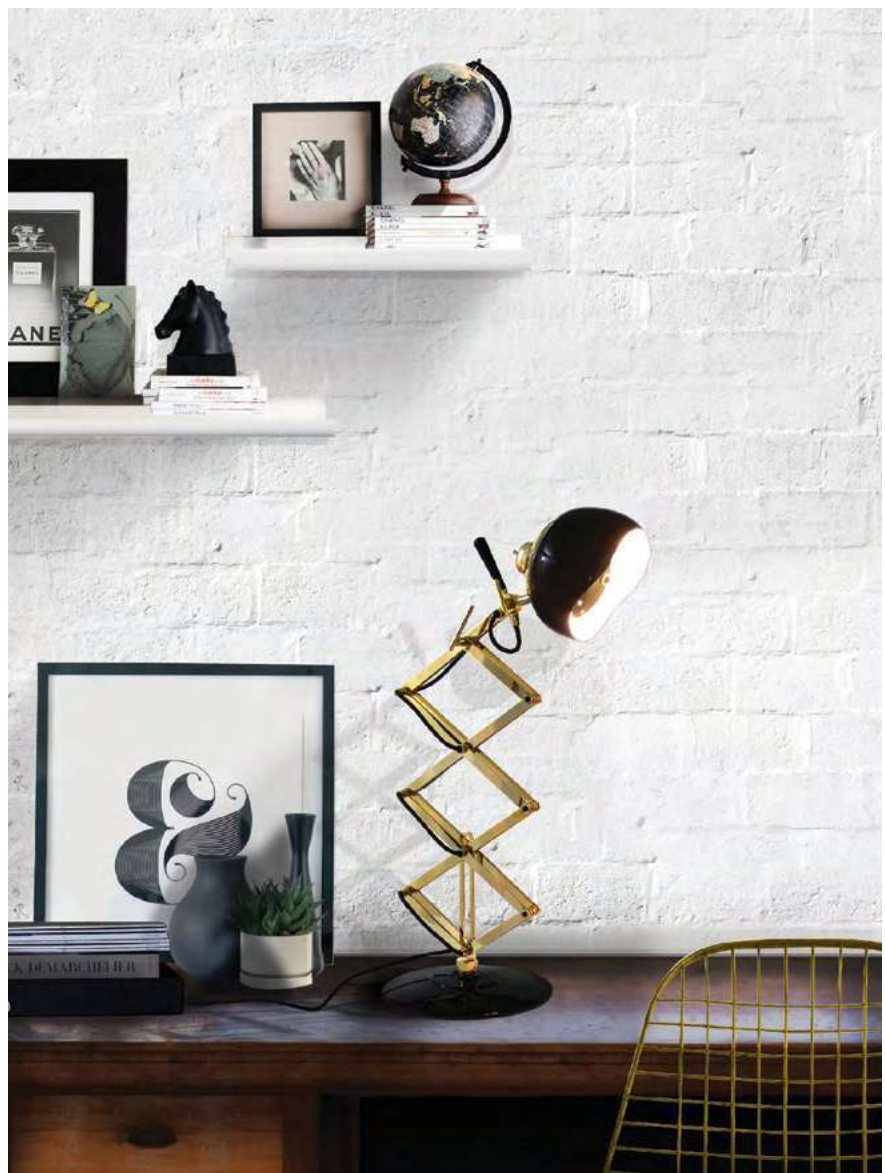

BILLY

TABLE LAMP

Billy is a mid-century modern table lamp with all the sophistication of an iconic lighting design. This task lamp is one of DelightFULL's most versatile pieces. With an extendable arm it can reach almost 24", making it the perfect reading lamp, very easy to adjust. Its body and shade are handmade in brass and aluminum. The black table lamp also features a gold-plated finish and a black textile wire, which can all be customized to fit your decor needs. The perfect study table lamp, this is definitely the lighting fixture you will want in your modern home office.

MATERIALS

BODY: Brass
SHADE: Aluminum and Brass
WIRE: Textile

WEIGHT

Approx.: 5.7 kg | 12.5 lbs

BULBS (40 w)

2 x G9 Bulb (included)
 (bulbs not included for North America)

DIMENSIONS

HEIGHT: Min. 15.8" | 40 cm Max. 23.6" | 60 cm
WIDTH: 9.8" | 25 cm
DEPTH: 7.9" | 20 cm