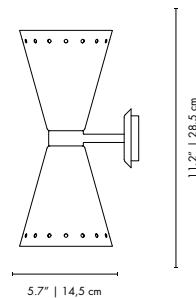

PIAZZOLLA | WALL

MATERIALS
BODY: Brass
SHADE: Brass and Aluminum

WEIGHT
Approx.: 1.2 kg | 2.6 lbs

BULBS (40W)
2x E27 Bulb (included) (bulbs not included for North America)

DIMENSIONS
HEIGHT: 11.2" | 28.5 cm
WIDTH: 5.7" | 14.5 cm
DEPTH: 7.5" | 19 cm

PACKAGE
(Cardboard Box)
HEIGHT: 15.8" | 40 cm
WIDTH: 8.7" | 22 cm
DEPTH: 9.8" | 25 cm
0.022 m³ / 1.8 kg