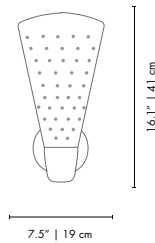

DIZZY | WALL

MATERIALS
BODY: Brass
SHADE: Brass

WEIGHT
Approx.: 1 kg | 2.2 lbs

BULBS (40W)
1 x E27 Bulb (bulbs not included for North America)

DIMENSIONS
HEIGHT: 16.1" | 41 cm
WIDTH: 7.5" | 19 cm
DEPTH: 8.7" | 22 cm

PACKAGE
(Cardboard Box)
HEIGHT: 18.5" | 47 cm
WIDTH: 8.3" | 21 cm
DEPTH: 10.6" | 27 cm
0.0267 m³ / 2 kg