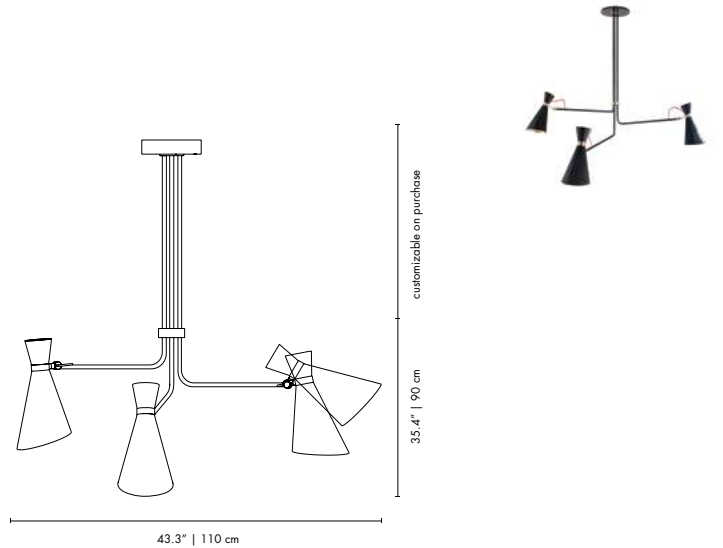

PACKAGE

(Cardboard Box)
Height: 37.8" | 96cm
Width: 39.37" | 100cm
Depth: 39.37" | 100cm
110 x 110 x 96 cm
1.1616 m³ / 25 kg