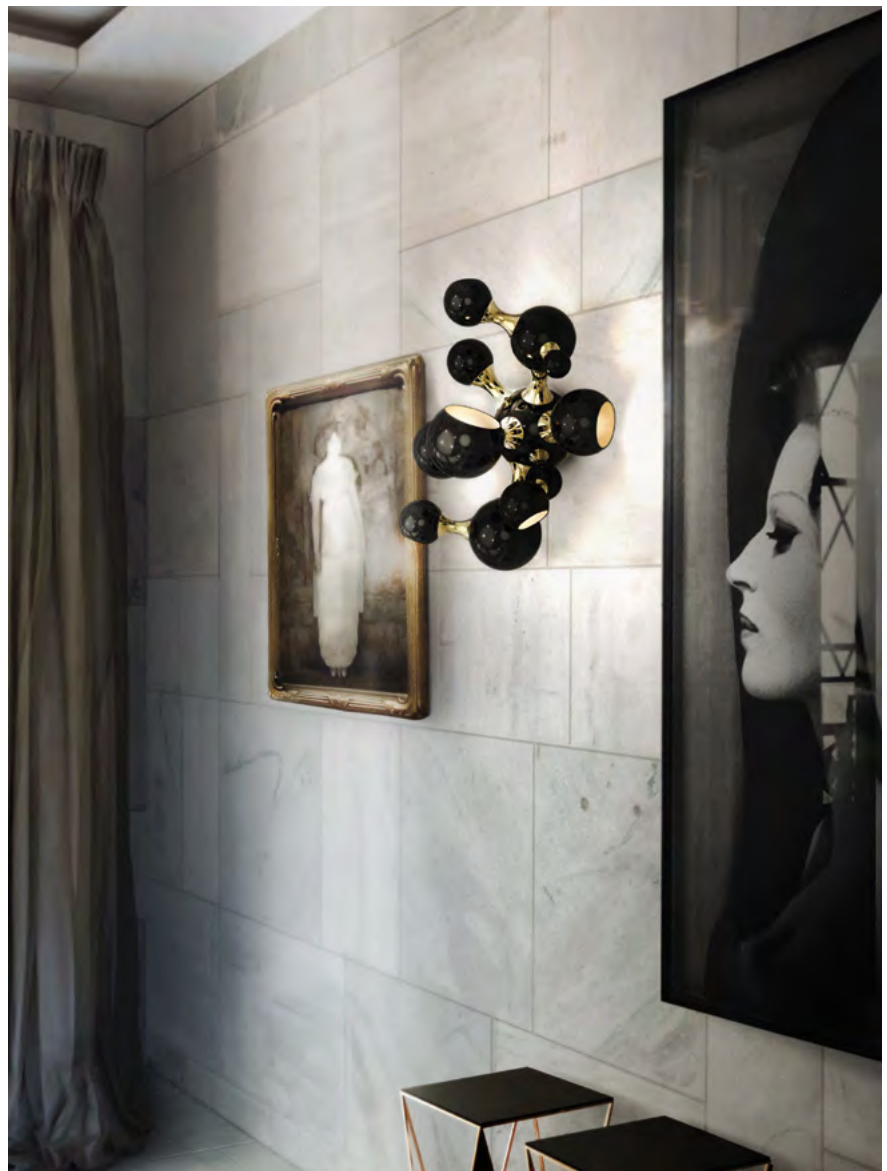

DIMENSIONS

HEIGHT: 23.6" | 60 cm

DIAM.: 11.8" | 34 cm

WALL

ATOMIC

WALL LAMP

Atomic wall light is a mid-century modern lighting design inspired by the atomic discoveries of the mid-20th century. With multiple round shades that resemble the molecular composition of the atom, this interior wall light can give a fun twist to a contemporary home decor. Its body is handmade in brass and steel, with both a glossy black and a gold-plated finish. The lamp shades feature a glossy black lacquer on the exterior, while gold powder paint is used for the interior shade. It is with a modern vibe that this indoor wall light creates a statement of mid-century modern design in a contemporary living room, displaying each detail as a faithful reproduction of the glamorous 1950s.

MATERIALS

BODY: Brass and Steel
SHADE: Steel

WEIGHT

Approx.: 4.3 kg | 9.5 lbs

BULBS (40 w)

7 x G9 Bulbs (included)
(bulbs not included for North America)

DIMENSIONS

HEIGHT: 20" | 51 cm
WIDTH: 18.7" | 47.5 cm
DEPTH: 12.6" | 32 cm

BASIE

WALL LAMP

Basie wall light fixture is a modern representation of the sci-fi aesthetics of the 1960s. The vintage mid-century lamp has a set of distinctive features which make it a stunning statement piece. It is an indoor wall light handmade in brass, with a center shade made in aluminum and a mesmerizing gold-plated standard finish. The lamp shade is lacquered a glossy white for a more modern look. Being the sleek and sophisticated piece that is is, it works beautifully as a decorative wall light in any contemporary entryway or living room.