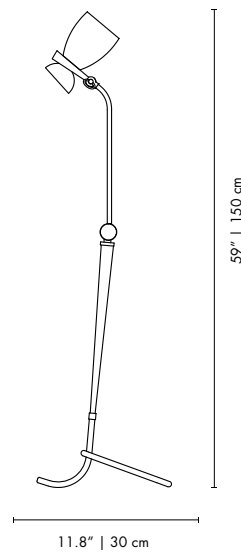

AMY | FLOOR

MATERIALS

BODY: Brass and Steel
SHADE: Aluminum

WEIGHT

Approx.: 6.5 kg | 14.3 lbs

BULBS (40W)

2 x E14 Bulbs (included) (bulbs not included for North America)

DIMENSIONS

WIDTH: 11.8" | 30 cm
HEIGHT: 59" | 150 cm
DEPTH: 15.7" | 40 cm

PACKAGE

(Cardboard Box)
WIDTH: 18.1" | 46 cm
HEIGHT: 62.9" | 160 cm
DEPTH: 18.1" | 46 cm
0,3386 m³/11,5 kg

ARMSTRONG | FLOOR

MATERIALS

BODY: Brass
SHADE: Aluminium
BASE: Carrara Marble (Polished)
COUNTERWEIGHT: Steel

WEIGHT

Approx.: 13.5 kg | 29.8 lbs

BULBS (40W)

4 x G9 Bulbs (included) (bulbs not included for North America)

DIMENSIONS

WIDTH: 47.2" | 120 cm
HEIGHT: 59.1" | 150 cm
DEPTH: 13.8" | 35 cm