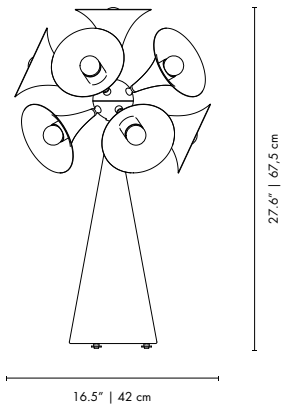

BILLY | TABLE

MATERIALS
BODY: Brass
SHADE: Aluminum and Brass
WIRE: Textile

WEIGHT
Approx.: 5.7 kg | 12.5 lbs

BULBS (40W)
2 x G9 Bulb (included) (bulbs not included for North America)

DIMENSIONS
HEIGHT: Min. 15.8" | 40 cm Max. 23.6" | 60 cm
WIDTH: 9.8" | 25 cm
DEPTH: 7.9" | 20 cm

PACKAGE
(Cardboard Box)
Height: 25.59" | 65cm
Width: 15.75" | 40cm
Depth: 15.75" | 40cm
0.104 m³/9.2 Kg

BOTTI | TABLE

MATERIALS
BODY: Nero Marquina and Brass
SHADE: Brass

WEIGHT
Approx.: 25 kg | 55 lbs

BULBS (40W)
11 x E14 Silver Crown Bulbs (included) (bulbs not included for North America)

DIMENSIONS
HEIGHT: 27.6" | 67.5 cm
DIAMETER: 16.5" | 42 cm

PACKAGE
(Plywood Box)
Height: 35.43" | 90cm
Width: 21.65" | 55cm
Depth: 21.65" | 55cm
0.272 m³ / 30 kg