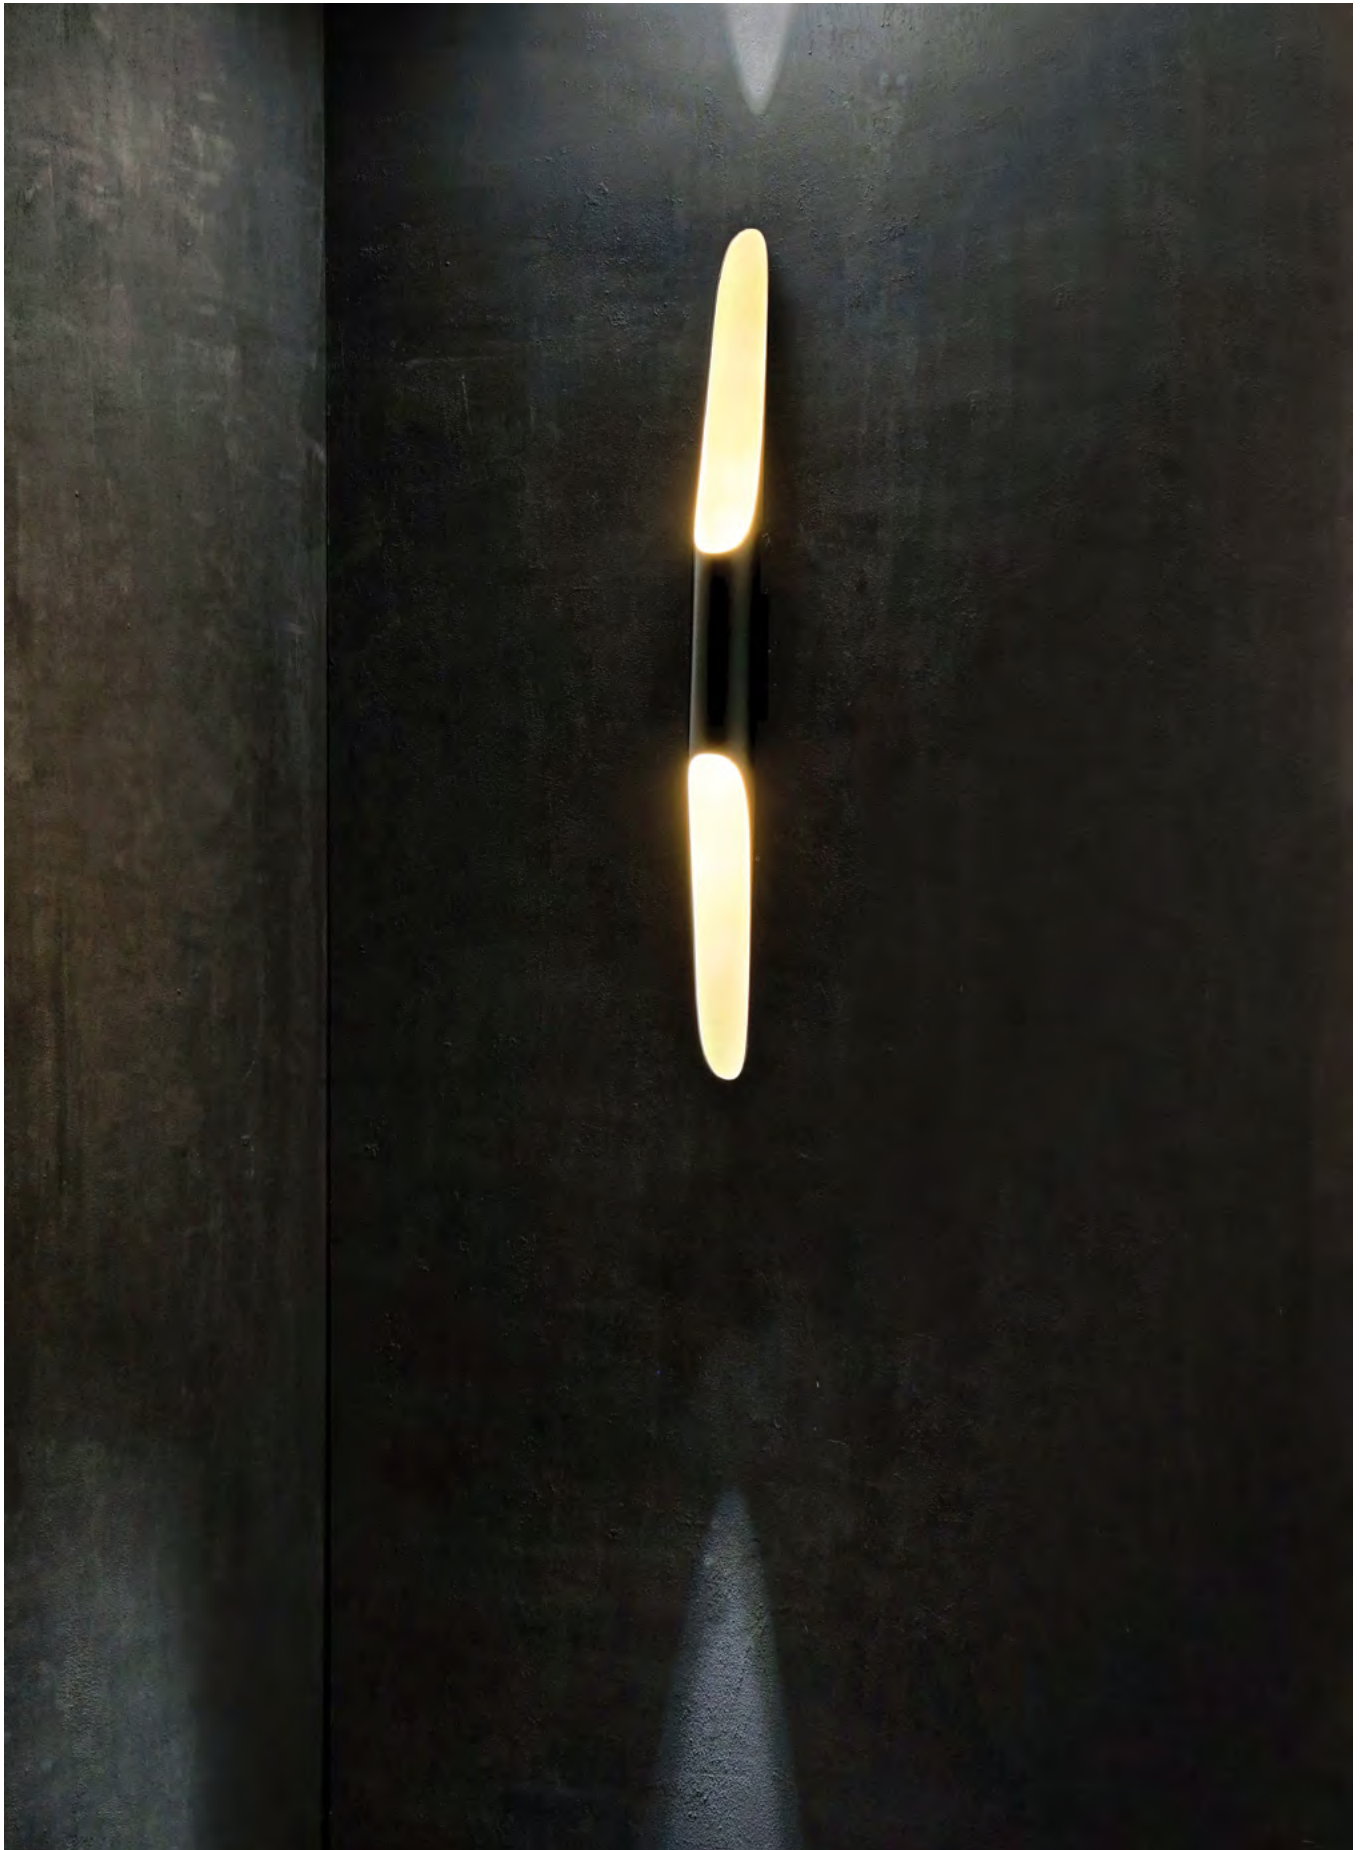

WIDTH: 6.3" | 16 cm

DEPTH: 3.9" | 10 cm

DIANA

WALL LAMP

Diana is a vintage industrial wall lamp, inspired by the classic designs of the mid-century modern age. A true industrial design icon, Diana has a mount and swing arm handmade in brass, with a lamp shade made in aluminum. The counterweight we find at the extremity is made out of steel for a more secure grip. There is also a switch at the top of the lamp shade, which makes it easy and comfortable to turn the lights on and off. While the mount and body boast a stunning nickel plated finish, the shade and counterweight are lacquered a glossy red, with the inside of the lamp being matte white for a smoother cast of light. Keep in mind that it can be customized using any RAL color of your choosing. It is the perfect industrial design lamp to put on display in a retro kitchen, or to use as a modern home office lighting fixture.