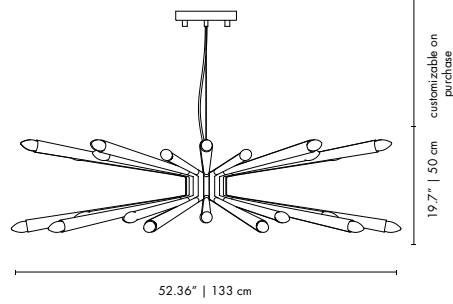

DORSEY | SUSPENSION

MATERIALS
BODY: Brass
SHADE: Aluminium

WEIGHT
Approx.: 15 kg | 33 lbs

BULBS (3W)
40 x E14 Bulb LED / 2700K (included) (bulbs not included for North America)

DIMENSIONS
WIDTH: 52.36" | 133 cm
HEIGHT: 19.7" | 50 cm
TELESCOPIC TUBE HEIGHT: 27.6" | 70 cm (adjustable)
(customizable on purchase)

PACKAGE
(Cardboard Box)
Height: 23.62" | 60cm
Width: 53.15" | 135cm
Depth: 53.15" | 135cm
1.09m³ / 20 kg

DUKE | SUSPENSION

MATERIALS
BODY: Brass
SHADE: Aluminium
WIRE: Textile

WEIGHT
Approx.: 9 kg | 19.8 lbs (3 arms)

BULBS (40W)
18 x G9 Bulbs (included) (bulbs not included for North America)

DIMENSIONS
HEIGHT: 13.8" | 35 cm
WIDTH: 66" | 168 cm
CORD HEIGHT: 25.6" | 65 cm (adjustable)
(customizable on purchase)
Cable height between arms: 11.81" | 30cm

PACKAGE
(Cardboard Box)
Height: 66.93" | 170cm
Width: 27.56" | 70cm
Depth: 23.62" | 60cm
0.714 m³/21.5 kg