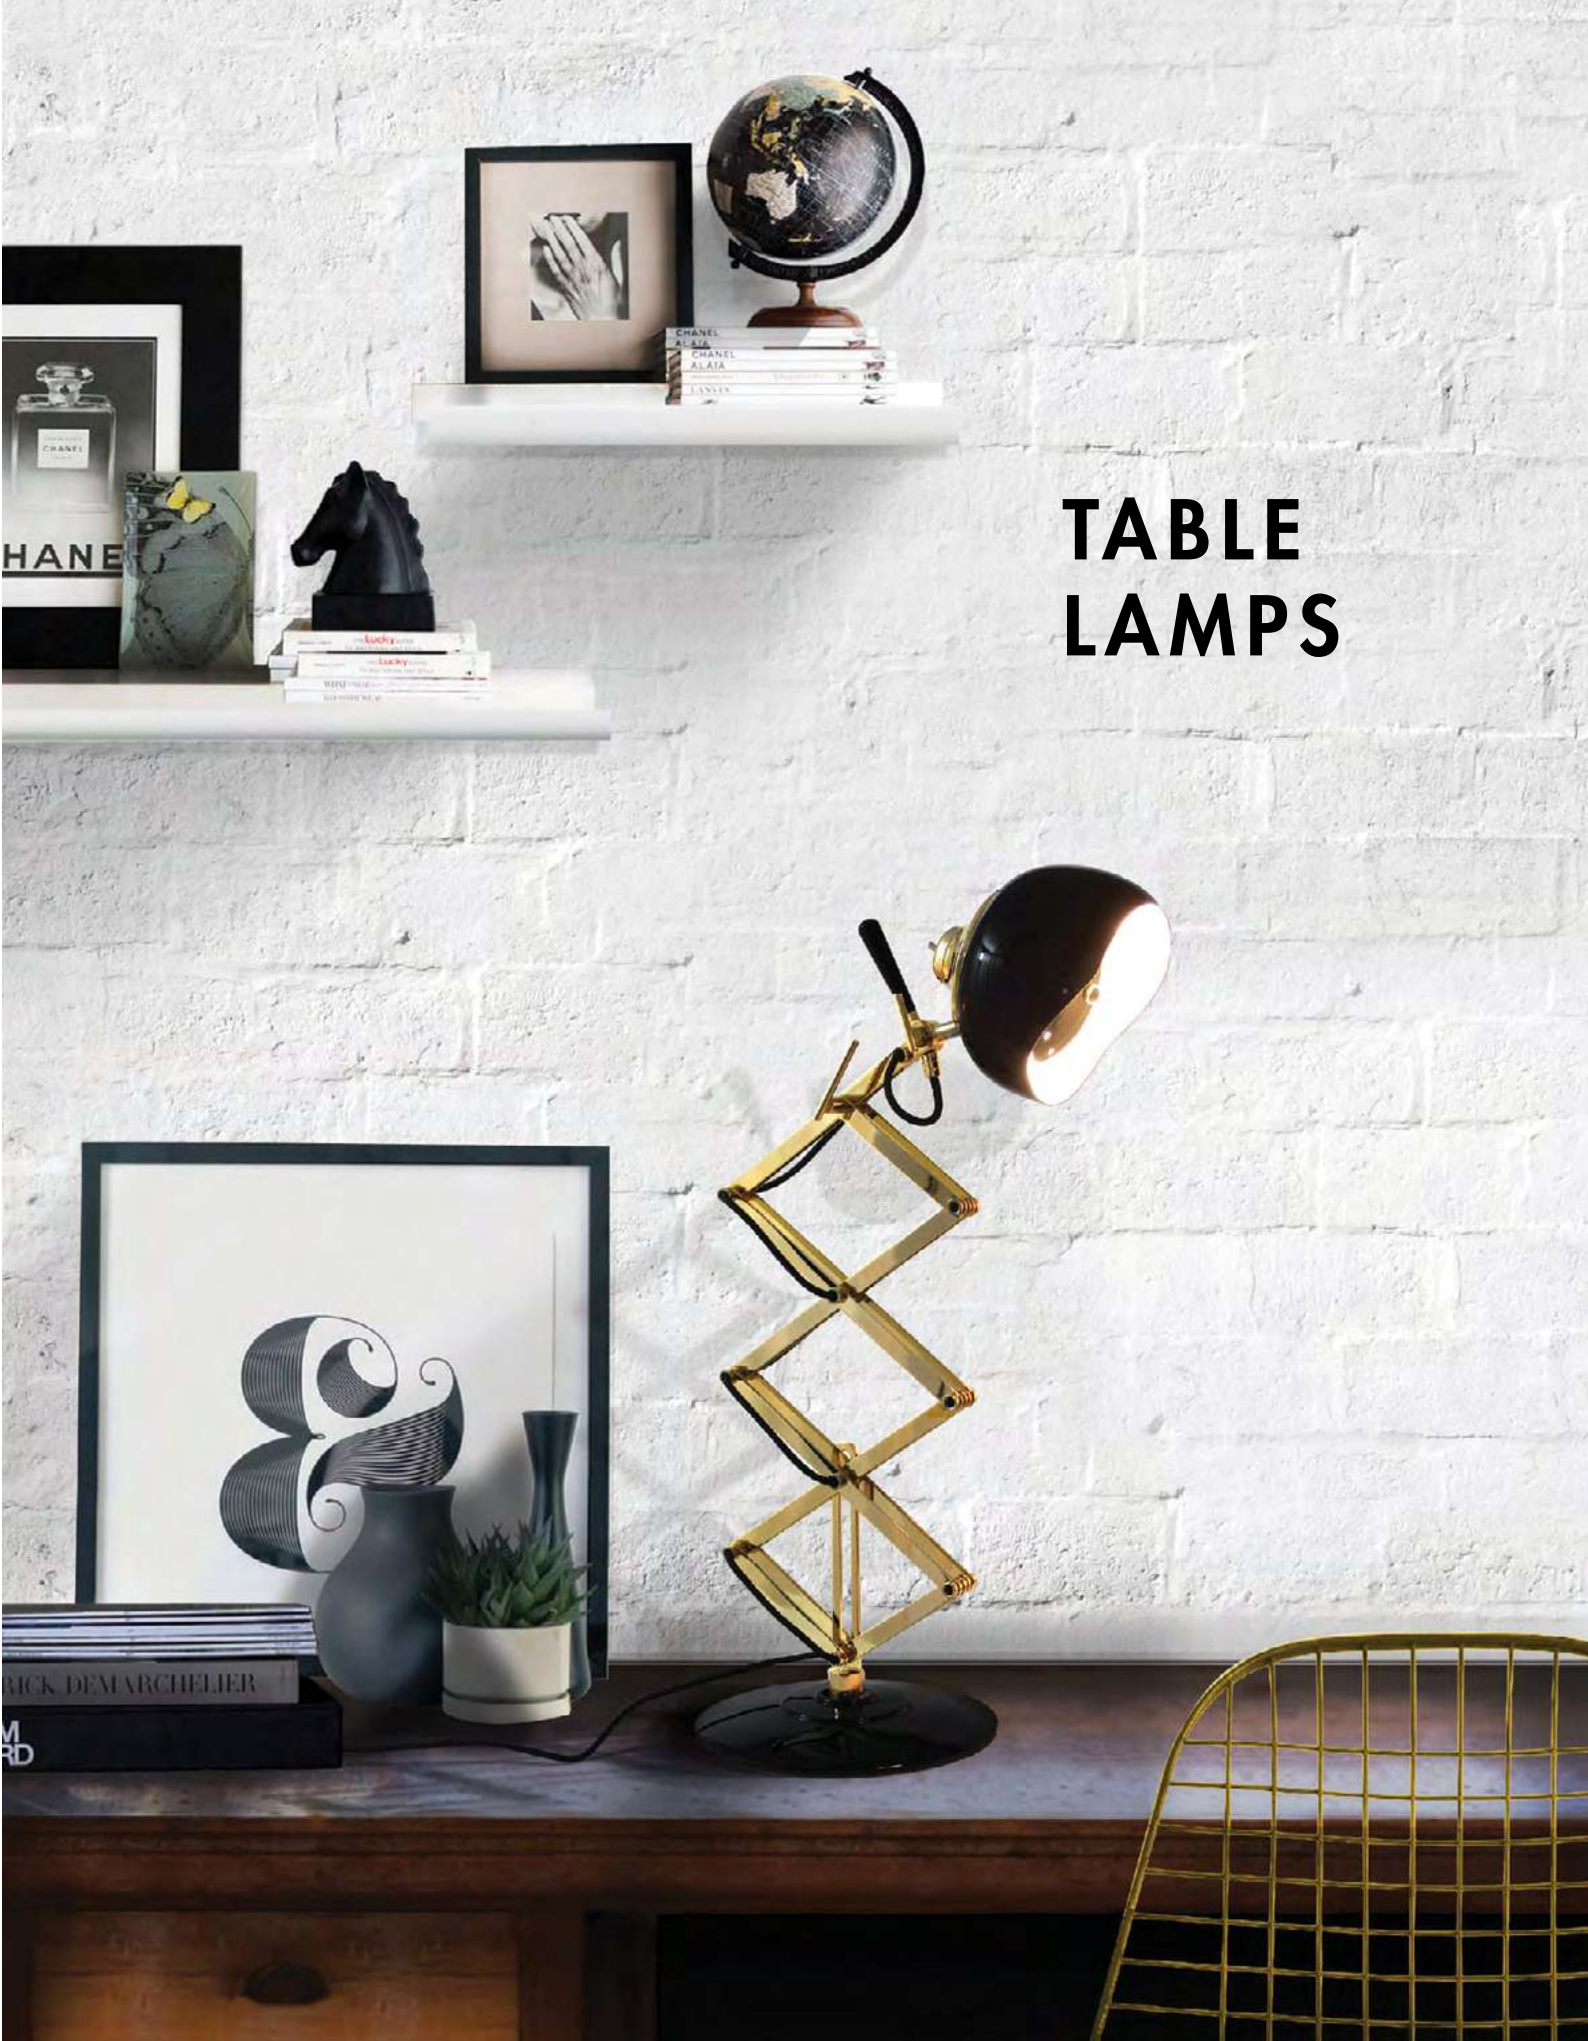

PACKAGE
(Cardboard Box)
HEIGHT: 72.8" | 185cm
WIDTH: 29.5" | 75cm
DEPTH: 29.5" | 75cm
1.04 m³ | 38 kg

TABLE LAMPS

AMY | TABLE

MATERIALS
BODY: Brass
SHADE: Aluminum

WEIGHT
Approx.: 2.5 kg | 5.5 lbs

BULBS (40W)
2 x E14 (included) (bulbs not included for North America)