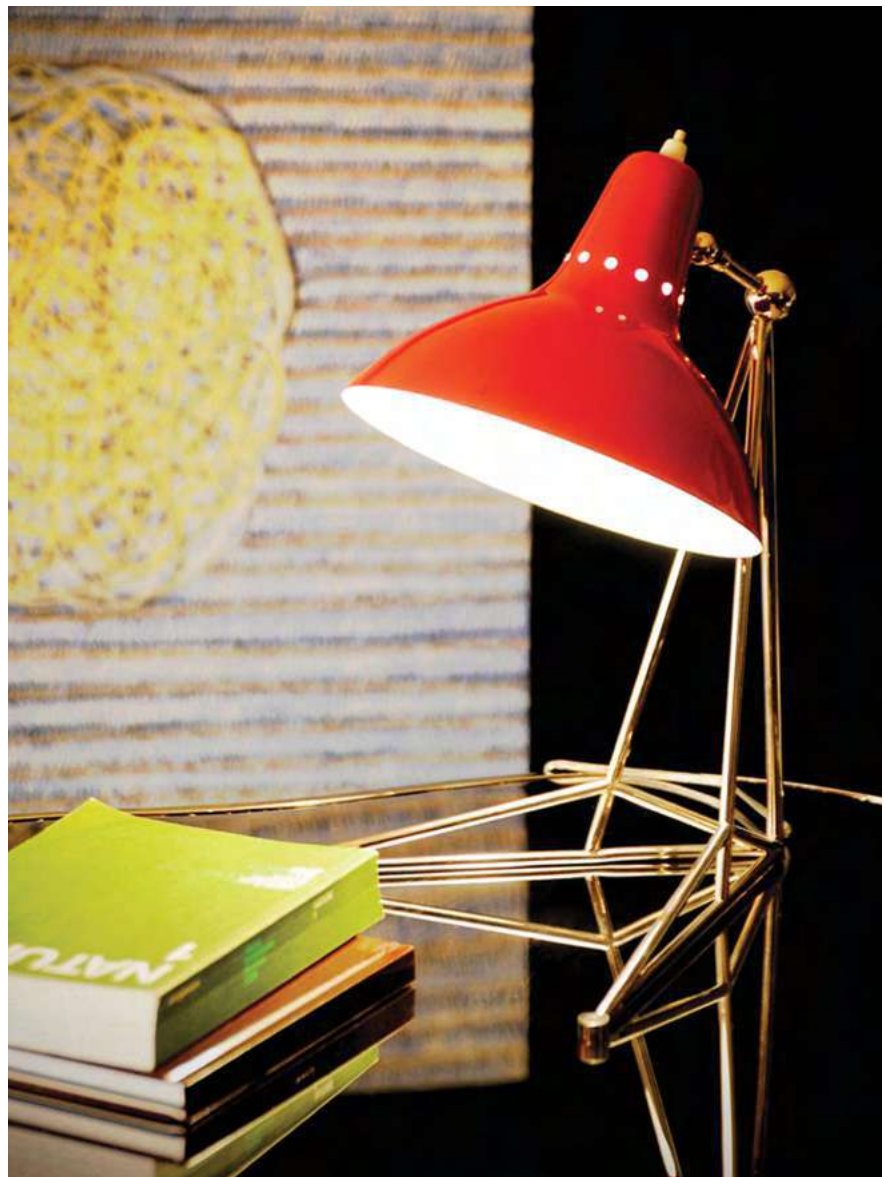

DIANA

TABLE LAMP

Diana is a vintage table lamp inspired by some of the greatest design classics of the mid-century era. It is a handmade lamp built with materials such as brass and aluminum. Brass was used on the body, whilst aluminum was chosen for the shade. The aluminum shade is lacquered a glossy red on the outside and matte white on the inside, while for the body a nickel-plated finish was chosen. However, both these colors and finishes can be customized according to your needs. This small lamp is easily the perfect reading light, having a movable and adjustable shade, that casts light to where it is needed. It best fits more minimalist or industrial environments. The perfect study table lamp.

MATERIALS

BODY: Brass
SHADE: Aluminum

WEIGHT

Approx.: 1.5 kg | 3.3 lbs

BULBS (40 w)

1 x E27 Bulb (included)
(bulbs not included for North America)

DIMENSIONS

WIDTH: 13.4" | 34 cm
HEIGHT: 16.9" | 43 cm
LENGTH: 11" | 28 cm

DONNA

TABLE LAMP

A majestic tall table lamp, Donna has come to redefine everything we have ever seen in the lighting design world. Almost 28 inches high, this brass desk lamp is much more than that. Handmade in brass and Estremoz marble, both the body and the shade received a gold-plated finish in order to emphasize its luxurious characteristics. Probably DelightFULL's most exclusive design, this gold desk lamp features elegant handmade details all around the shade, giving it a Hollywood glamorous feeling. With an exquisite design, it suits any classic entryway or dining room. It is also the perfect table lamp for living room environments.