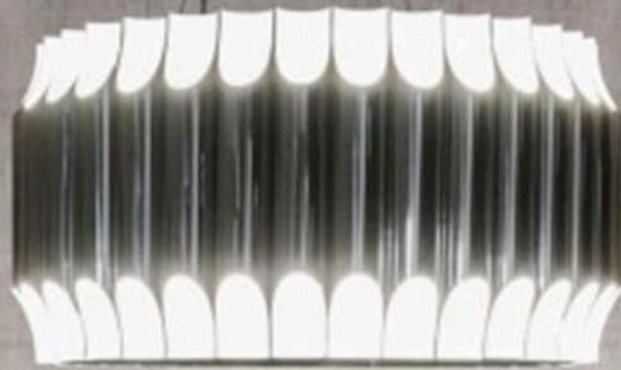

DelightFULL[®]

Unique Lamps

Dedicated to

Everyone that fights to be
unique and inspire others

DelightFULL creates mid-century modern retro lighting.
A unique design for a modern or contemporary interior.
100% handmade suspension, floor, table and wall fixtures.