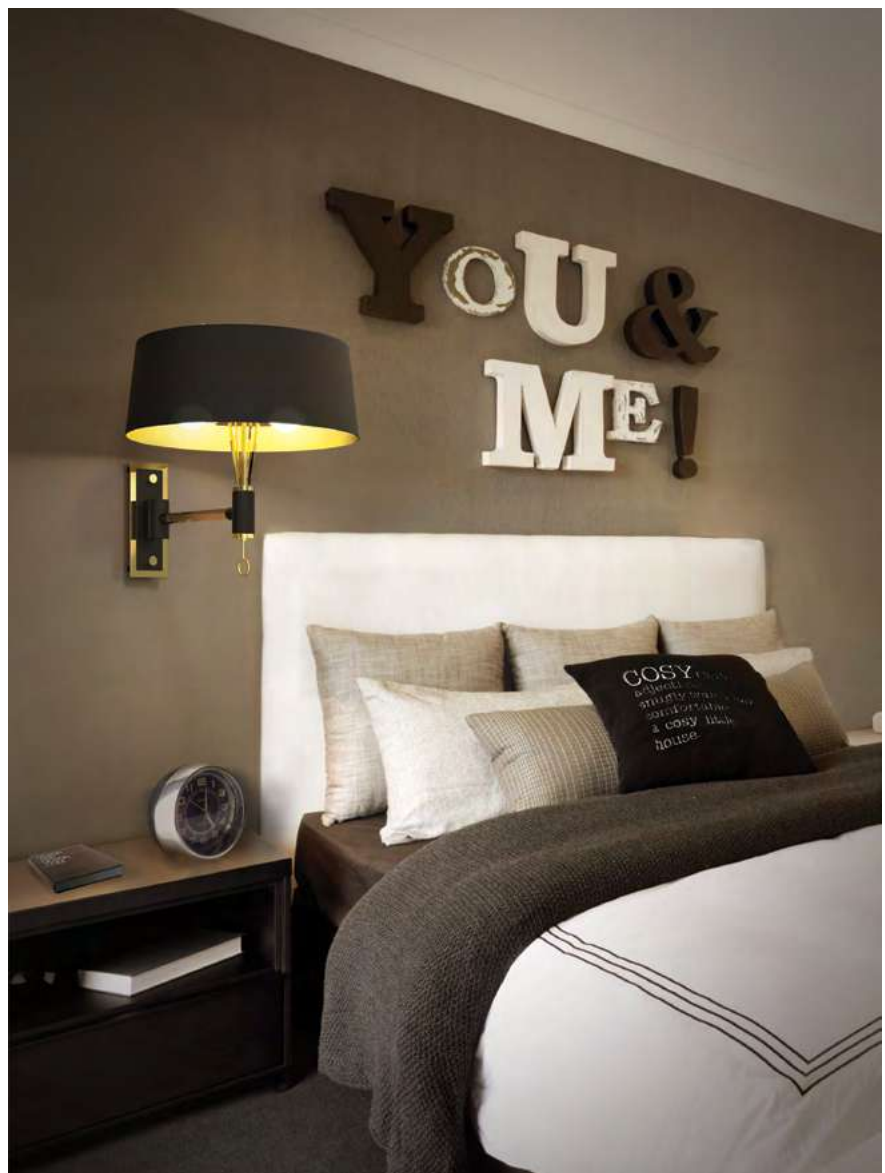

MATERIALS

BODY: Brass
SHADE: Aluminum

WEIGHT

Approx.: 6 kg | 13.2 lbs

BULBS (40W)

3 x E14 Bulbs (included)
(bulbs not included for North America)

DIMENSIONS

HEIGHT: 13.8" | 35 cm
WIDTH: 13" | 33 cm
DEPTH: 16.5" | 42 cm

NORAH

WALL LAMP

Due to its delicate and curved forms, Norah wall lamp has a vintage style that will transmit a sense of elegance and sophistication in every single space. This decorative wall light consists of five fixed arms made of brass with nickel plated and glossy black finishes. The wall lamp bulb holders are made in aluminum with a matte black finish. With five bulbs, this interior wall sconce includes E14 Bulbs (E12 for USA, not included). You can customize Norah with any RAL color of your choosing, in order to adapt this interior wall light to every room in your mid-century modern design. Going as high as 15.7 inches, Norah wall lamp will sit beautifully next to a piece of art in your living room decor.