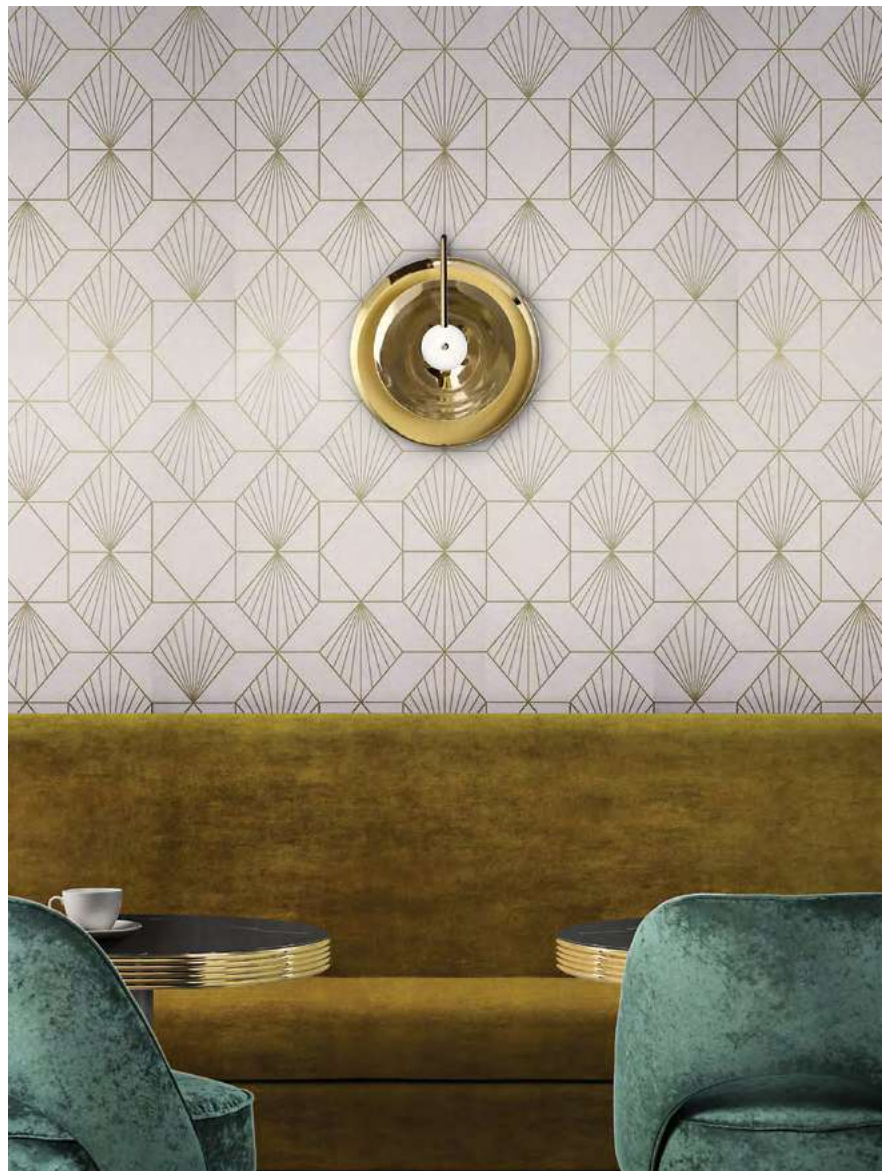

BASIE

WALL LAMP

Basie wall light fixture is a modern representation of the sci-fi aesthetics of the 1960s. The vintage mid-century lamp has a set of distinctive features which make it a stunning statement piece. It is an indoor wall light handmade in brass, with a center shade made in aluminum and a mesmerizing gold-plated standard finish. The lamp shade is lacquered a glossy white for a more modern look. Being the sleek and sophisticated piece that is is, it works beautifully as a decorative wall light in any contemporary entryway or living room.

MATERIALS

BODY: Brass
SHADE: Aluminum

WEIGHT

Approx.: 8 kg | 17.6 lbs

BULBS (40 w)

3 x G9 Bulbs (included)
(bulbs not included for North America)

DIMENSIONS

HEIGHT: 18.1" | 46 cm
WIDTH: 12.2" | 31 cm
DEPTH: 16.1" | 41 cm