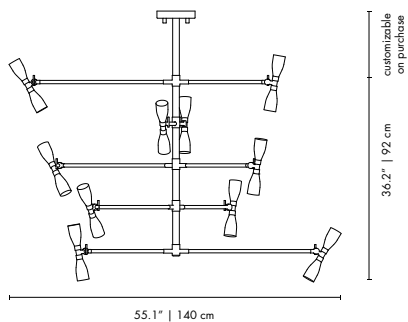

HANK | SUSPENSION

MATERIALS
BODY: Brass
SHADES: Aluminum and Brass

BULBS (40W)
20 x E14 Bulbs (2 per shade - included) (bulbs not included for North America)

DIMENSIONS
DIAM.: 55.1" | 140 cm
HEIGHT: 36.2" | 92 cm
TELESCOPIC TUBE HEIGHT: 27.5" | 70 cm
(customizable on purchase)

PACKAGE
(Plywood Box)

HANNA | SUSPENSION

MATERIALS
BODY: Brass
SHADES: Aluminum and Brass

WEIGHT
Approx.: 67 kg | 147 lbs

BULBS (40W)
25 x E27 Bulbs (1 per shade - included) (bulbs not included for North America)

DIMENSIONS
DIAM.: 39.4" | 100 cm
HEIGHT: 35.4" | 90 cm
CORD HEIGHT: 43.3" | 110 cm
(customizable on purchase)

PACKAGE
(Cardboard Box)
53 x 106 x 106 cm
0.60 m³/ 67 kg