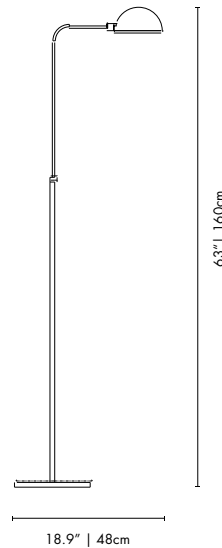

HERBIE | FLOOR

MATERIALS
BODY: Brass
SHADE: Aluminum

WEIGHT
Approx.: 6.5 kg | 14.3 lbs

BULBS (40W)
1 x E27 Bulbs (included) (bulbs not included for North America)

DIMENSIONS
WIDTH: 18.8" | 48 cm
HEIGHT: 63" | 160 cm
DEPTH: 9.8" | 25 cm

PACKAGE
WIDTH: 17.7" | 45 cm
HEIGHT: 66.9" | 170 cm
DEPTH: 17.7" | 45 cm
0.3442 m³ / 12.7 kg
(Cardboard Box)