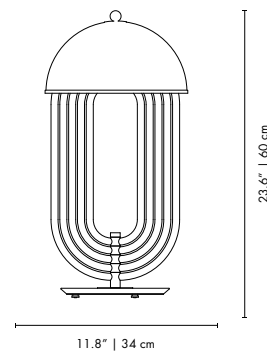

TURNER | TABLE

MATERIALS
BODY: Brass
SHADE: Aluminum

WEIGHT
Approx.: 7.5 kg | 16.5 lbs

BULBS (40W)
3 x G9 Bulbs (included) (bulbs not included for North America)

DIMENSIONS
HEIGHT: 23.6" | 60 cm
DIAM.: 11.8" | 34 cm

PACKAGE
(Cardboard Box)
Height: 28.35" | 72cm
Width: 17.72" | 45cm
Depth: 17.72" | 45cm
0.146 m³ / 12.8 kg