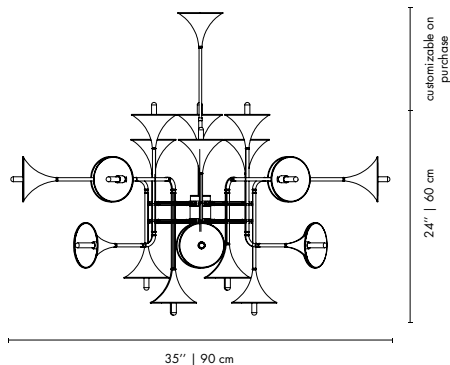

WEIGHT
Approx: 11 kg | 24.3lbs

BULBS (40W)
24x E27 Bulbs (bulbs not included for North America)

DIMENSIONS
HEIGHT: 24" | 60 cm
DIAM: 35" | 90 cm
POLE HEIGHT: 27.6" | 70 cm (customizable on purchase)

PACKAGE
(Cardboard Box)
Height: 29.53" | 75cm
Width: 43.31" | 110cm
Depth: 43.31" | 110cm
0.9075 m³ / 30 kg