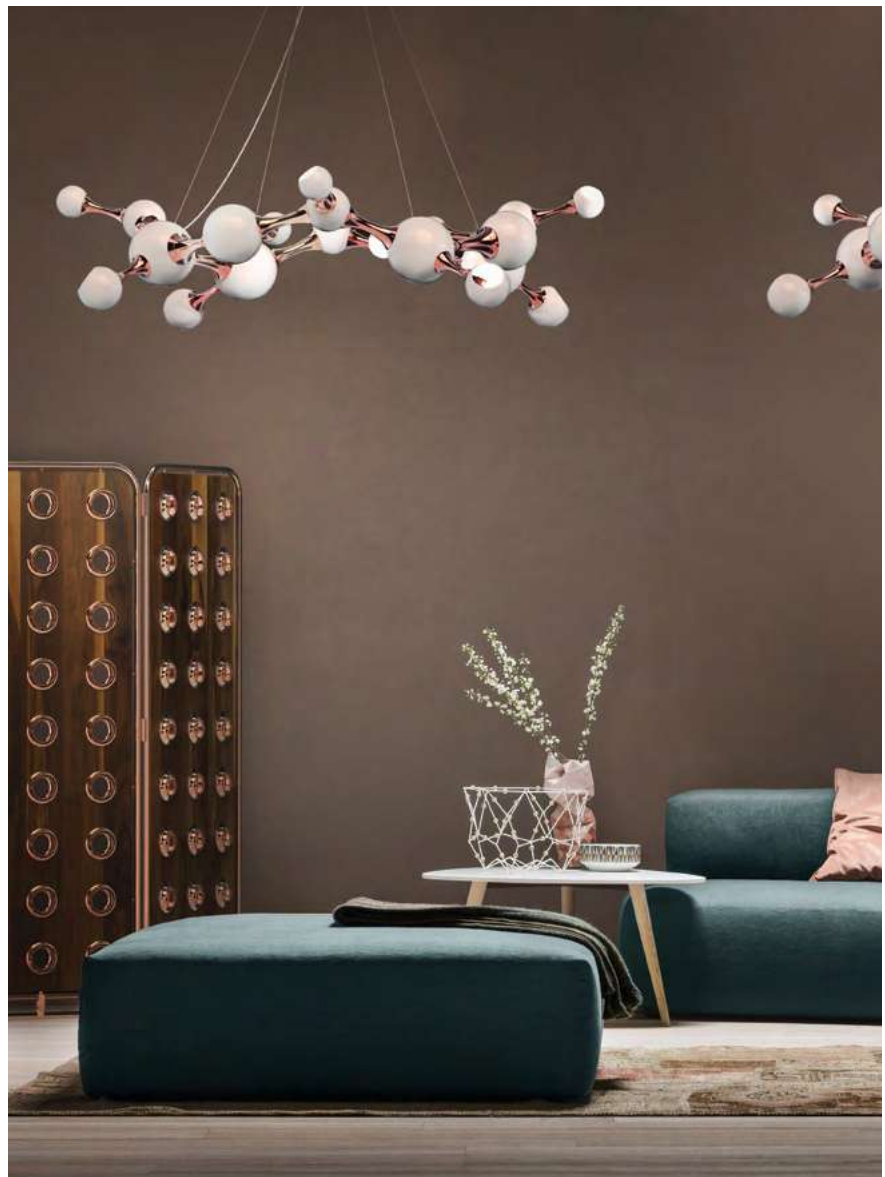

DIMENSIONS

HEIGHT: 14.6" | 37 cm

DIAM: 59" | 150 cm

STANDARD CABLE HEIGHT: 100 cm

(customizable on purchase)

BASIE

SUSPENSION LAMP

Basie is a vintage mid-century pendant lamp that brings you a timeless design. Featuring a gold plated body and a matte white shade this white chandelier creates a vintage style that is perfect for any design project. With an elegant and alluring finish, this unique pendant adds a subtle elegance to your dining room lighting. With its body made of brass and its shade of aluminum, it has 39.4 inches of cord height that allows you to create a classic and sophisticated style.