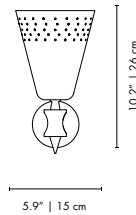

CHARLES | WALL

MATERIALS
BODY: Brass
SHADE: Brass

WEIGHT
Approx.: 1 kg | 2.2 lbs

BULBS (40W)
1 x E27 Bulb (included) (bulbs not included for North America)

DIMENSIONS
HEIGHT: 10.2" | 26 cm
WIDTH: 5.9" | 15 cm
DEPTH: 6.3" | 16 cm

PACKAGE
(Cardboard Box)
HEIGHT: 15.8" | 40 cm
WIDTH: 8.7" | 22 cm
DEPTH: 9.5" | 24 cm
0.021 m³ / 1.5 kg