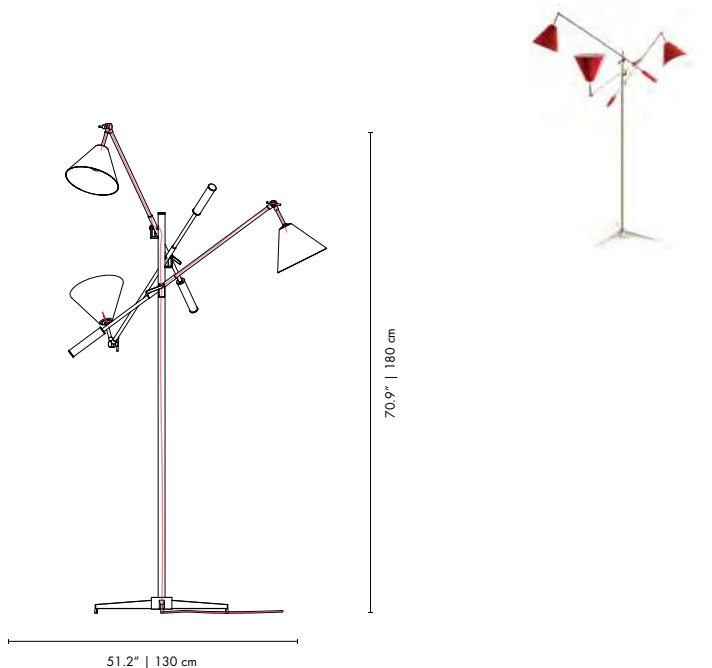

SINATRA | FLOOR

MATERIALS
BODY: Brass
SHADE: Aluminum
COUNTER WEIGHT: Steel

WEIGHT
Approx.: 12 kg | 26.5 lbs

BULBS (40W)
3 x E27 Bulbs (included) (bulbs not included for North America)

DIMENSIONS
HEIGHT: 70.9" | 180 cm
WIDTH: 51.2" | 130 cm
DEPTH: 39.4" | 100 cm

PACKAGE
(Cardboard Box)
70 x 60 x 165 cm
HEIGHT: 64.9" | 165 cm
WIDTH: 27.5" | 70 cm
DEPTH: 23.6" | 60 cm
0.693 m³ / 24 kg