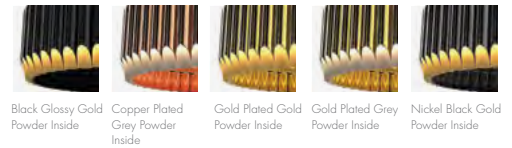

GALLIANO ROUND | SUSPENSION

MATERIALS
BODY: Steel

WEIGHT
Approx.: 60 kg | 132 lbs

BULBS (40W)
70 x G9 Bulbs (included) (bulbs not included for North America)

DIMENSIONS
BODY HEIGHT: 15.7" | 40 cm
DIAM.: 31.5" | 80 cm
CORD HEIGHT: 39.4" | 100 cm
(adjustable)
(customizable on purchase)

PACKAGE
(Plywood Box)
Height: 25.59" | 65cm
Width: 43.31" | 110cm
Depth: 43.31" | 110cm
0.67 m³ / 88 KG