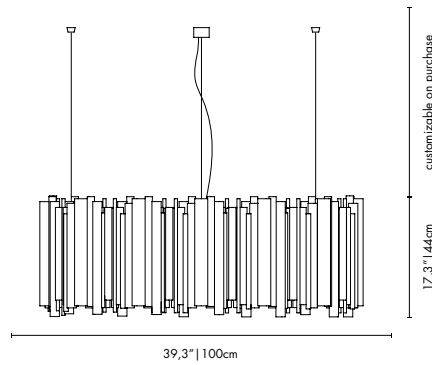

BRUBECK | SUSPENSION

MATERIALS
BODY: Brass

WEIGHT
Approx.: 46 kg | 99 lbs

BULBS (40W)
30 x G9 Bulbs (included) (bulbs not included for North America)

DIMENSIONS
BODY HEIGHT: 17.3" | 44 cm
DIAM: 39.3" | 100 cm
CORD HEIGHT: 39.4" | 100 cm (adjustable)
(customizable on purchase)

PACKAGE
(Plywood Box)
Height: 25.2" | 64cm
Width: 43.31" | 110cm
Depth: 43.31" | 110cm
0.77 m³ / 72 kg

Aged Brass   Brushed Copper   Brushed Nickel   Brushed Gold   Nickel

BRUBECK | PENDANT

MATERIALS
BODY: Brass

WEIGHT
Approx.: 4.5 kg | 9.9 lbs

BULBS (40W)
6 x G9 Bulbs (included) (bulbs not included for North America)

DIMENSIONS
BODY HEIGHT: 17.3" | 44 cm
DIAM: 5.1" | 13 cm
CORD HEIGHT: 39.4" | 100 cm (customizable on purchase)

PACKAGE
(Cardboard Box)
Height: 23.62" | 60cm
Width: 11.81" | 30cm
Depth: 8.66" | 22cm
0.04m³ / 6Kg