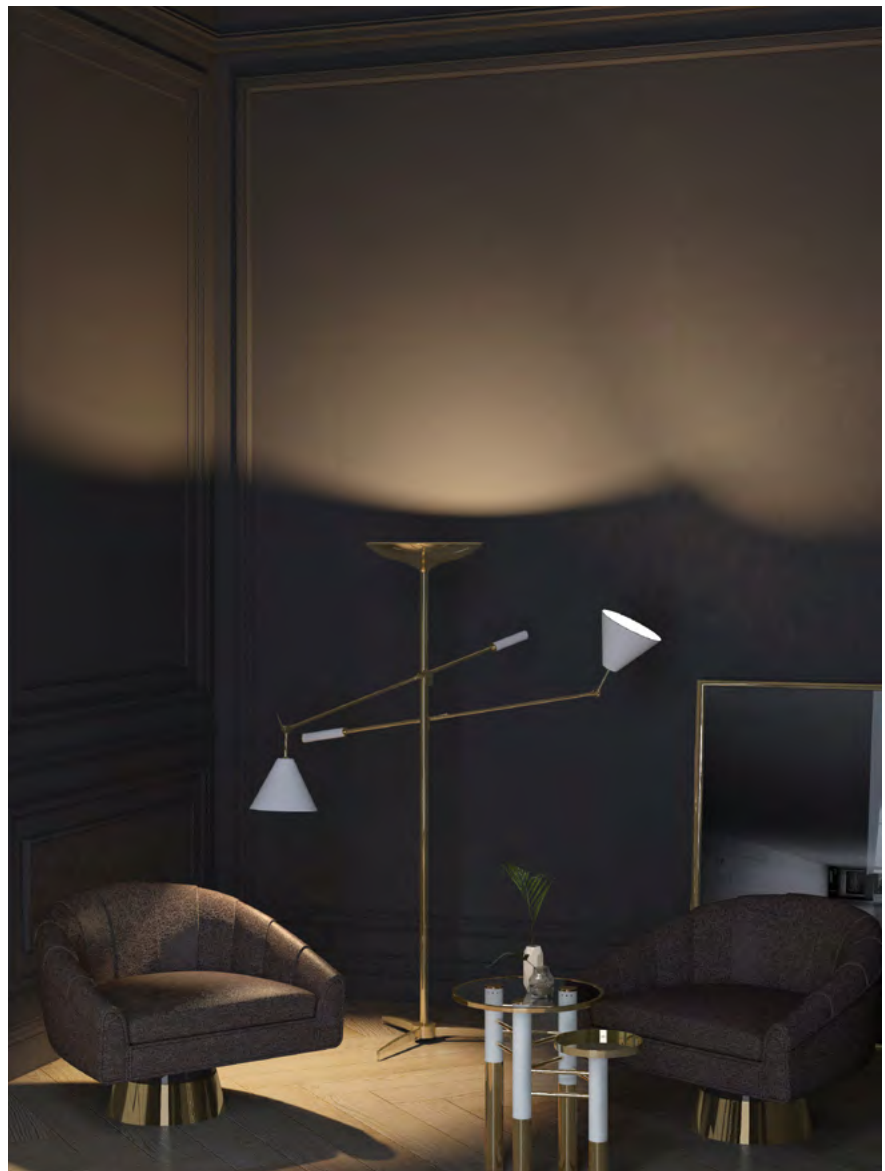

TORCHIERE

FLOOR LAMP

Torchiere is probably one of the most functional lamps of DelightFULL. Ideal for your mid-century modern office and reading corner, this floor light will add elegance to every single space.

With Torchiere, your lighting options are truly limitless. This ultimate lighting trend is great for uplighting, downlighting and reading lighting.

A reading lamp with a lovely black finish that brings two great and functional designs together: torchiere and an adjustable two floor lamp.

This modern floor lamp can reach almost 70 inches, making it an effective addition to well-used spaces of either casual or formal style.

MATERIALS

BODY: Brass

SHADE: Aluminum

WEIGHT

Approx.: 17 kg | 37 lbs

BULBS (40 w)

3 x E27 Bulbs (included)

(bulbs not included for North America)

DIMENSIONS

HEIGHT: 66.9" | 170 cm

DIAM.: 55.1" | 140 cm