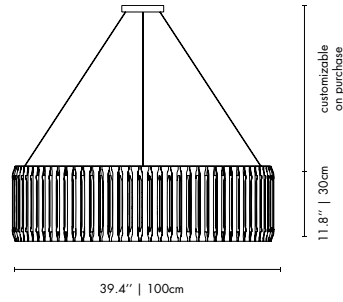

HEIGHT: 11.8" | 30 cm

CORD HEIGHT: 39.4" | 100 cm (adjustable)
(customizable on purchase)

PACKAGE

(Plywood Box)

120 x 120 x 40 cm

0.576 m³ / 68kg

Aged Brass

Black Laquered