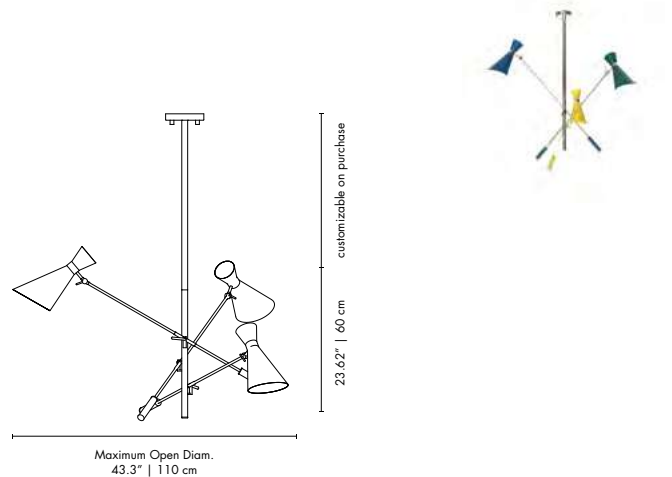

STANLEY | SUSPENSION

MATERIALS
BODY: Brass
SHADE: Aluminum
COUNTER WEIGHT: Steel

WEIGHT
Approx. 15 kg | 33 lbs

BULBS (40W)
3 x E27 Bulbs (included) (bulbs not included for North America)

DIMENSIONS
TOTAL CENTRAL ROD HEIGHT
(from the bottom to the connection with adjustable point): 23.62" | 60 cm
ADJUSTABLE POLE HEIGHT: (customizable on purchase)
Maximum Open DIAM: 43.3" | 110 cm

PACKAGE
(Cardboard Box)
Height: 51.18" | 130cm
Width: 39.37" | 100cm
Depth: 25.59" | 65cm
0.845 m³ / 26.3