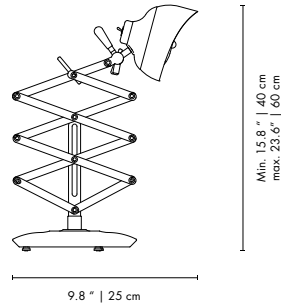

BILLY | TABLE

MATERIALS
BODY: Brass
SHADE: Aluminum and Brass
WIRE: Textile

WEIGHT
Approx.: 5.7 kg | 12.5 lbs

BULBS (40W)
2 x G9 Bulb (included) (bulbs not included for North America)

DIMENSIONS
HEIGHT: Min. 15.8" | 40 cm Max. 23.6" | 60 cm
WIDTH: 9.8" | 25 cm
DEPTH: 7.9" | 20 cm

PACKAGE
(Cardboard Box)
Height: 25.59" | 65cm
Width: 15.75" | 40cm
Depth: 15.75" | 40cm
0.104 m³/9.2 Kg

BOTTI | TABLE

MATERIALS
BODY: Nero Marquina and Brass
SHADE: Brass

WEIGHT
Approx.: 25 kg | 55 lbs

BULBS (40W)
11 x E14 Silver Crown Bulbs (included) (bulbs not included for North America)

DIMENSIONS
HEIGHT: 27.6" | 67.5 cm
DIAMETER: 16.5" | 42 cm

PACKAGE
(Plywood Box)
Height: 35.43" | 90cm
Width: 21.65" | 55cm
Depth: 21.65" | 55cm
0.272 m³ / 30 kg