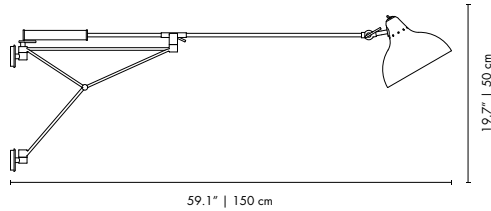

DIZZY | WALL

MATERIALS
BODY: Brass
SHADE: Brass

WEIGHT
Approx.: 1 kg | 2.2 lbs

BULBS (40W)
1 x E27 Bulb (bulbs not included for North America)

DIMENSIONS
HEIGHT: 16.1" | 41 cm
WIDTH: 7.5" | 19 cm
DEPTH: 8.7" | 22 cm