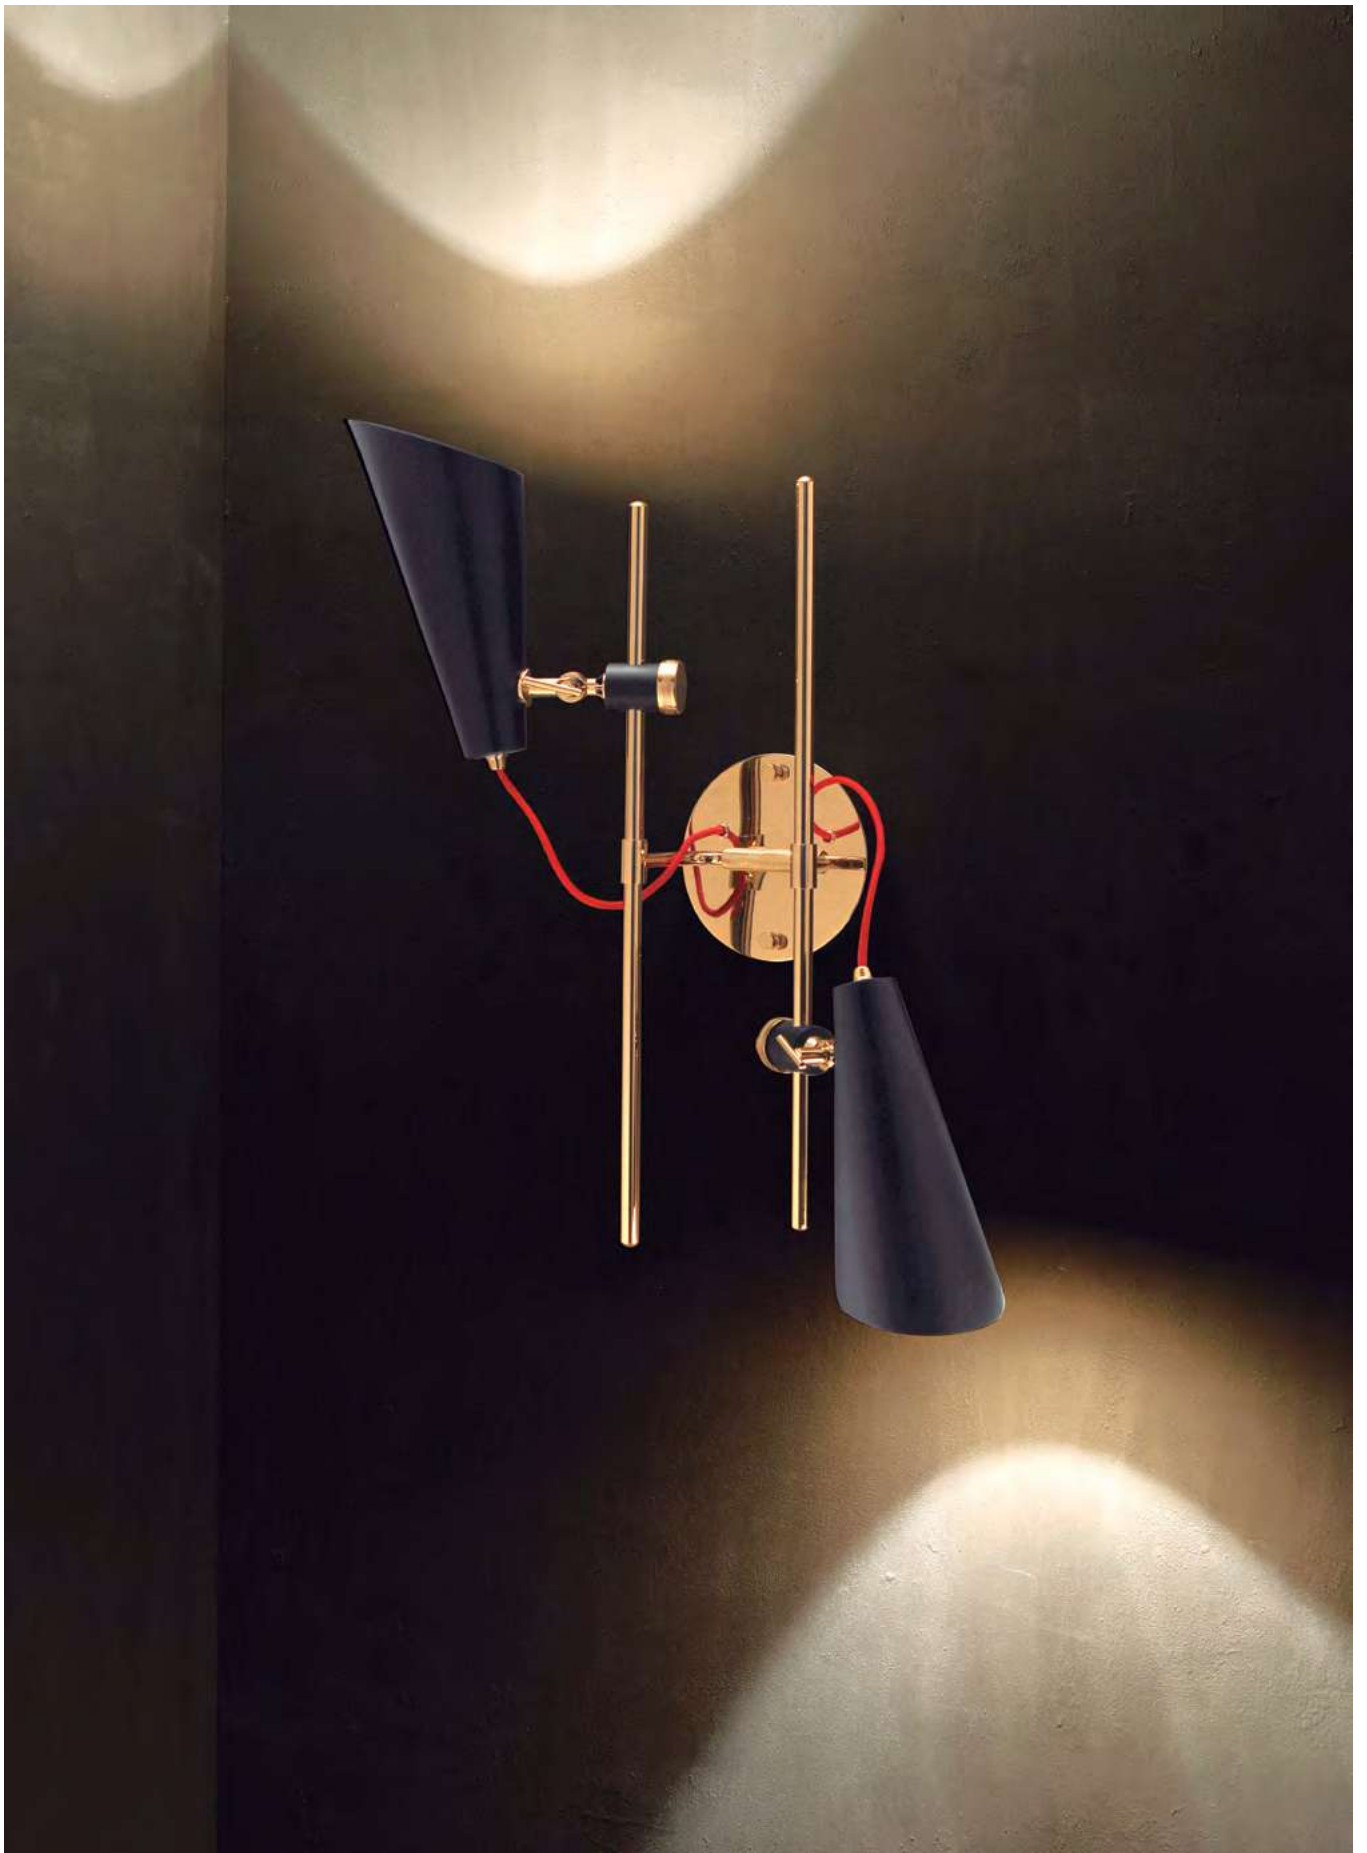

WIDTH: 7.1" | 18 cm

DEPTH: 7.1" | 18 cm

EVANS

WALL LAMP

Evans is a contemporary wall light with a heavy mid-century modern influence, making it an exquisite lighting design. This modern wall sconce is designed and handmade in Portugal, ensuring a high level of craftsmanship and the best final product. Both the lamp mount and the body are handmade in brass with a gold-plated finish, while the lamp shades are made of aluminum, with a standard matte black finish. This black wall light features two movable diffusers, which can be adjusted both upwards and downwards for a more comfortable ambience. This versatility makes this indoor wall lamp the perfect task light, but it does also look stunning as a bedroom wall sconce.

MATERIALS

BODY: Brass
SHADE: Aluminum
WIRE: Textile

WEIGHT

Approx.: 5 kg | 11 lbs

BULBS (40 w)

2 x E27 Bulbs (included)
(bulbs not included for North America)

DIMENSIONS

HEIGHT: 25.5" | 65 cm
WIDTH: 13.7" | 35 cm
DEPTH: 11.8" | 30 cm

GALLIANO

WALL LAMP

Meet Galliano, a special modern wall lamp with a minimalist style that allows you to fit in every room of your home, regardless the style of your interior design. It's not coincidence that this black floor lamp is one of DelightFULL's top best sellers. Made of iron with a matte black exterior and a gold powder paint interior finishing, Galliano produces a unique lighting effect when you see light being casted through its pipes. You can have its finishes customized as well as the number of its tubes that can go up to 3. Ideal as a decorative bathroom wall lighting or as an entrance lighting, Galliano wall lamp will certainly elevate the decoration of your space.