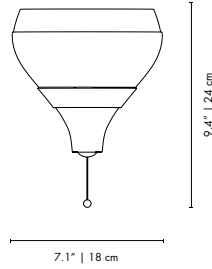

HANNA | WALL

MATERIALS
BODY: Brass
SHADE: Brass and Aluminum

WEIGHT
Approx.: 2 kg | 4.4 lbs

BULBS (40W)
1 x E27 Bulbs (included) (bulbs not included for North America)

DIMENSIONS
HEIGHT: 9.4" | 24 cm
WIDTH: 7.1" | 18 cm
DEPTH: 9.8" | 25 cm

PACKAGE
(Cardboard Box)
HEIGHT: 12.6" | 32 cm
WIDTH: 11.8" | 30 cm
DEPTH: 12.6" | 32 cm
0.031m³ / 2 kg