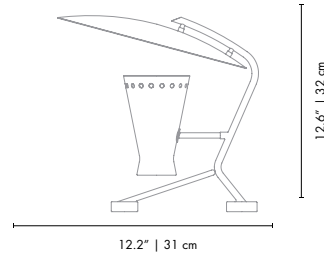

BARRY | TABLE

MATERIALS
BODY: Brass
SHADE: Aluminium
TOP COVER: Aluminum

WEIGHT
Approx.: 1.5 kg | 3.3 lbs

BULBS (40W)
1 x E14 Bulb (included) (bulbs not included for North America)

DIMENSIONS
WIDTH: 12.2" | 31 cm
HEIGHT: 12.6" | 32 cm
DEPTH: 13.4" | 34 cm

PACKAGE
(Cardboard Box)
Height: 14.96" | 38 cm
Width: 14.96" | 38 cm
Depth: 13.78" | 35 cm
0.05 m³ / 3,2kg

Black Glossy & Copper Plated   Black Glossy & Gold Plated   Black Glossy & Nickel Plated   White/Black Glossy & Copper Plated   White/Black Glossy & Gold Plated

BASIE | TABLE

MATERIALS
BODY: Brass
SHADE: Aluminium
BASE: Marble

WEIGHT
Approx.: 12 kg | 26.5 lbs

BULBS (40W)
2 x G9 Bulb (included) (bulbs not included for North America)

DIMENSIONS
WIDTH: 19.2" | 49 cm
HEIGHT: 19.6" | 50 cm
DEPTH: 16.1" | 41 cm

PACKAGE
(Cardboard Box)
Height: 22.44" | 57 cm
Width: 24.02" | 61 cm
Depth: 24.02" | 61 cm
0.2120 m³ / 16kg