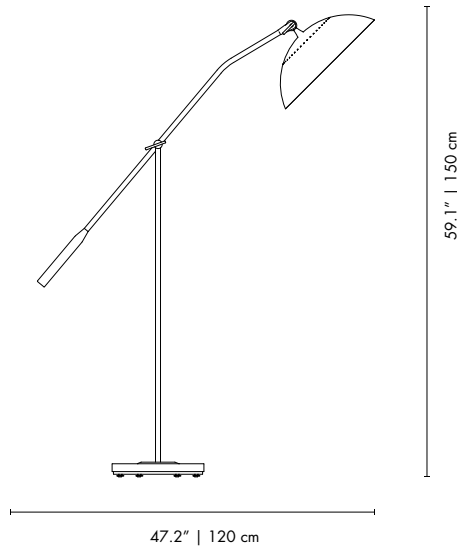

PACKAGE

(Cardboard Box)
WIDTH: 26.7" | 68cm
HEIGHT: 65" | 165cm
DEPTH: 23.2" | 59 cm
0.662 m³ / 23kg