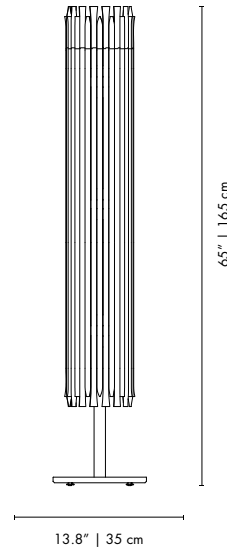

MATHENY | FLOOR

MATERIALS
BODY: Brass

WEIGHT
Approx.: 40 kg | 88 lbs

BULBS (40W)
9 x E27 Bulb (included) (bulbs not included for North America)

DIMENSIONS
HEIGHT: 65" | 165 cm
DIAM: 13.8" | 35 cm

PACKAGE
(Cardboard Box)
WIDTH: 18.11" | 46cm
HEIGHT: 71.5" | 182 cm
DEPTH: 18.11 | 46m
0.385 m³ / 45 Kg