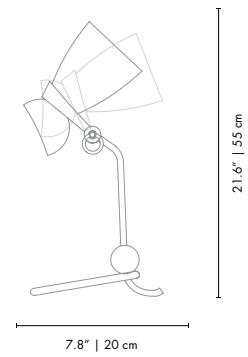

AMY | TABLE

MATERIALS
BODY: Brass
SHADE: Aluminum

WEIGHT
Approx.: 2.5 kg | 5.5 lbs

BULBS (40W)
2 x E14 (included) (bulbs not included for North America)

DIMENSIONS
WIDTH: 7.8" | 20 cm
HEIGHT: 21.6" | 55 cm
DEPTH: 11.8" | 30 cm

PACKAGE
(Cardboard Box)
Height: 22.83" | 58cm
Width: 14.96" | 38cm
Depth: 14.96" | 38cm
0.084 m³ / 5 kg