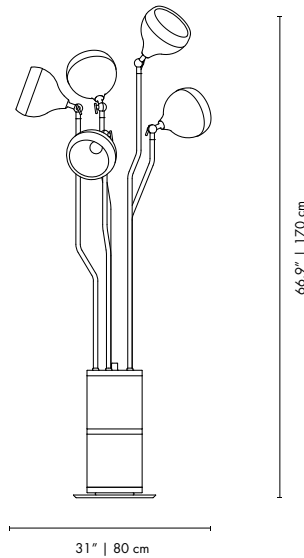

HANNA | FLOOR

MATERIALS
BODY: Brass
SHADE: Brass and Aluminum
BASE: Marble Estremoz (Polished)

WEIGHT
Approx.: 34 kg | 75 lbs

BULBS (40W)
5 x E27 Bulbs (included) (bulbs not included for North America)

DIMENSIONS
HEIGHT: 66.9" | 170 cm
MAX DIAM.: 31.5" | 80 cm

PACKAGE
(Cardboard Box)
Vol.1
Width: 14.6" | 37 cm
Height: 23.6" | 60 cm
DEPTH: 14.6" | 37 cm

Vol.2
Width: 27.6" | 70 cm
Height: 57.1" | 145 cm
DEPTH: 23.6" | 60 cm
0.08 + 0.6 m³ / 55kg