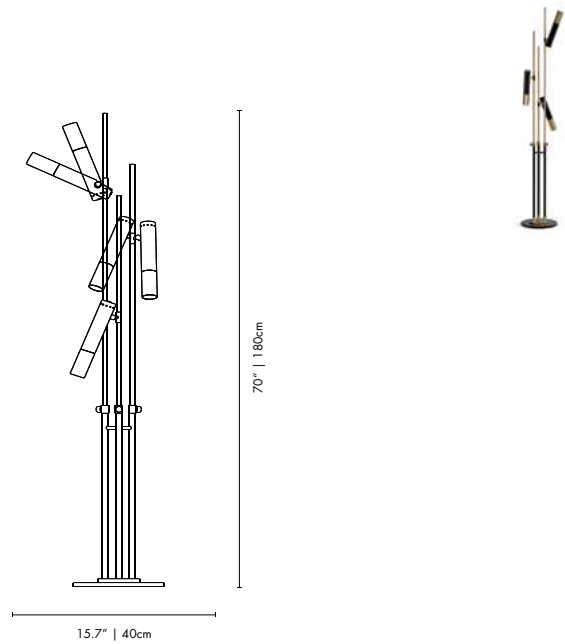

IKE | FLOOR

MATERIALS
BODY: Brass
SHADE: Brass and Aluminum
BASE: Brass and Aluminum

WEIGHT
Approx.: 12 kg | 26.4 lbs

BULBS (40W)
3 x G9 Bulbs (included) (bulbs not included for North America)

DIMENSIONS
HEIGHT: 70.8" | 180cm
DIAM.: 15.7" | 40cm

PACKAGE
(Cardboard Box)
Width: 72.8" | 45 cm
Height: 76" | 185 cm
DEPTH: 72.8" | 45 cm
0.3746 m³ / 21.6 kg