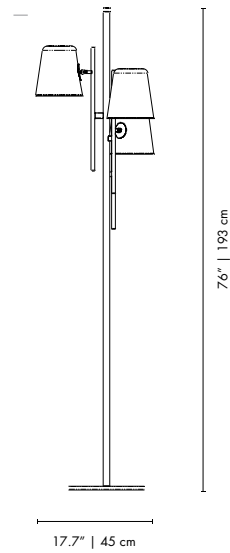

COLE | FLOOR

MATERIALS
BODY: Brass
SHADE: Aluminum

WEIGHT
Approx.: 13 kg | 28.7 lbs

BULBS (40W)
3 x E27 Bulbs (included) (bulbs not included for North America)

DIMENSIONS
WIDTH: 17.7" | 45 cm
HEIGHT: 76" | 193 cm
DEPTH: 13.8" | 35 cm

PACKAGE
(Cardboard Box)
WIDTH: 27.1" | 69
HEIGHT: 79.1" | 201 cm
DEPTH: 22.8" | 58 cm
0.8044 m³ / 25kg