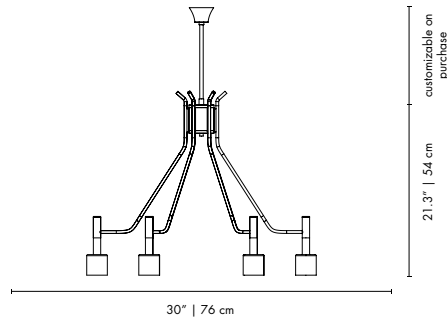

ELLA | SUSPENSION

MATERIALS
BODY: Brass
SHADE: Aluminum

WEIGHT
Approx.: 8 kg | 17.6 lbs

BULBS (40W)
6 x G9 Bulbs (included) (bulbs not included for North America)

DIMENSIONS
HEIGHT: 21.3" | 54 cm
DIAM.: 30" | 76 cm
STANDARD POLE HEIGHT: 39.4" | 100 cm (adjustable)
(customizable on purchase)

PACKAGE
(Cardboard Box)
Height: 25.59" | 65cm
Width: 33.46" | 85cm
Depth: 33.46" | 85cm
0.4696m³/13 kg

ELLA 15 | SUSPENSION

WEIGHT
Approx.: 16 kg | 35.3 lbs

BULBS (40W)
15 x G9 Bulbs (included) (bulbs not included for North America)

DIMENSIONS
HEIGHT: 22.8" | 58 cm
DIAM.: 50.4" | 128 cm
POLE HEIGHT: 39.4" | 100 cm (adjustable)
(customizable on purchase)

PACKAGE
(Cardboard Box)
Height: 27.56" | 70cm
Width: 57.09" | 145cm
Depth: 61.02" | 155cm
1.5732 m³ / 36 kg