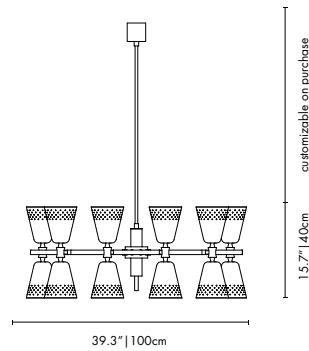

CHARLES | SUSPENSION

MATERIALS
BODY: Brass
SHADE: Brass

WEIGHT
Approx.: 18 kg | 39.6 lbs

BULBS (40W)
20 x E27 Bulbs (included) (bulbs not included for North America)

DIMENSIONS
BODY HEIGHT: 15.7" | 40 cm
DIAM: 39.3" | 100 cm
STANDARD POLE HEIGHT: 35.4" | 90 cm (customizable on purchase)

PACKAGE
(Cardboard Box)
Height: 19.69" | 50cm
Width: 47.24" | 120cm
Depth: 47.24" | 120cm
0.79m³ / 38kg