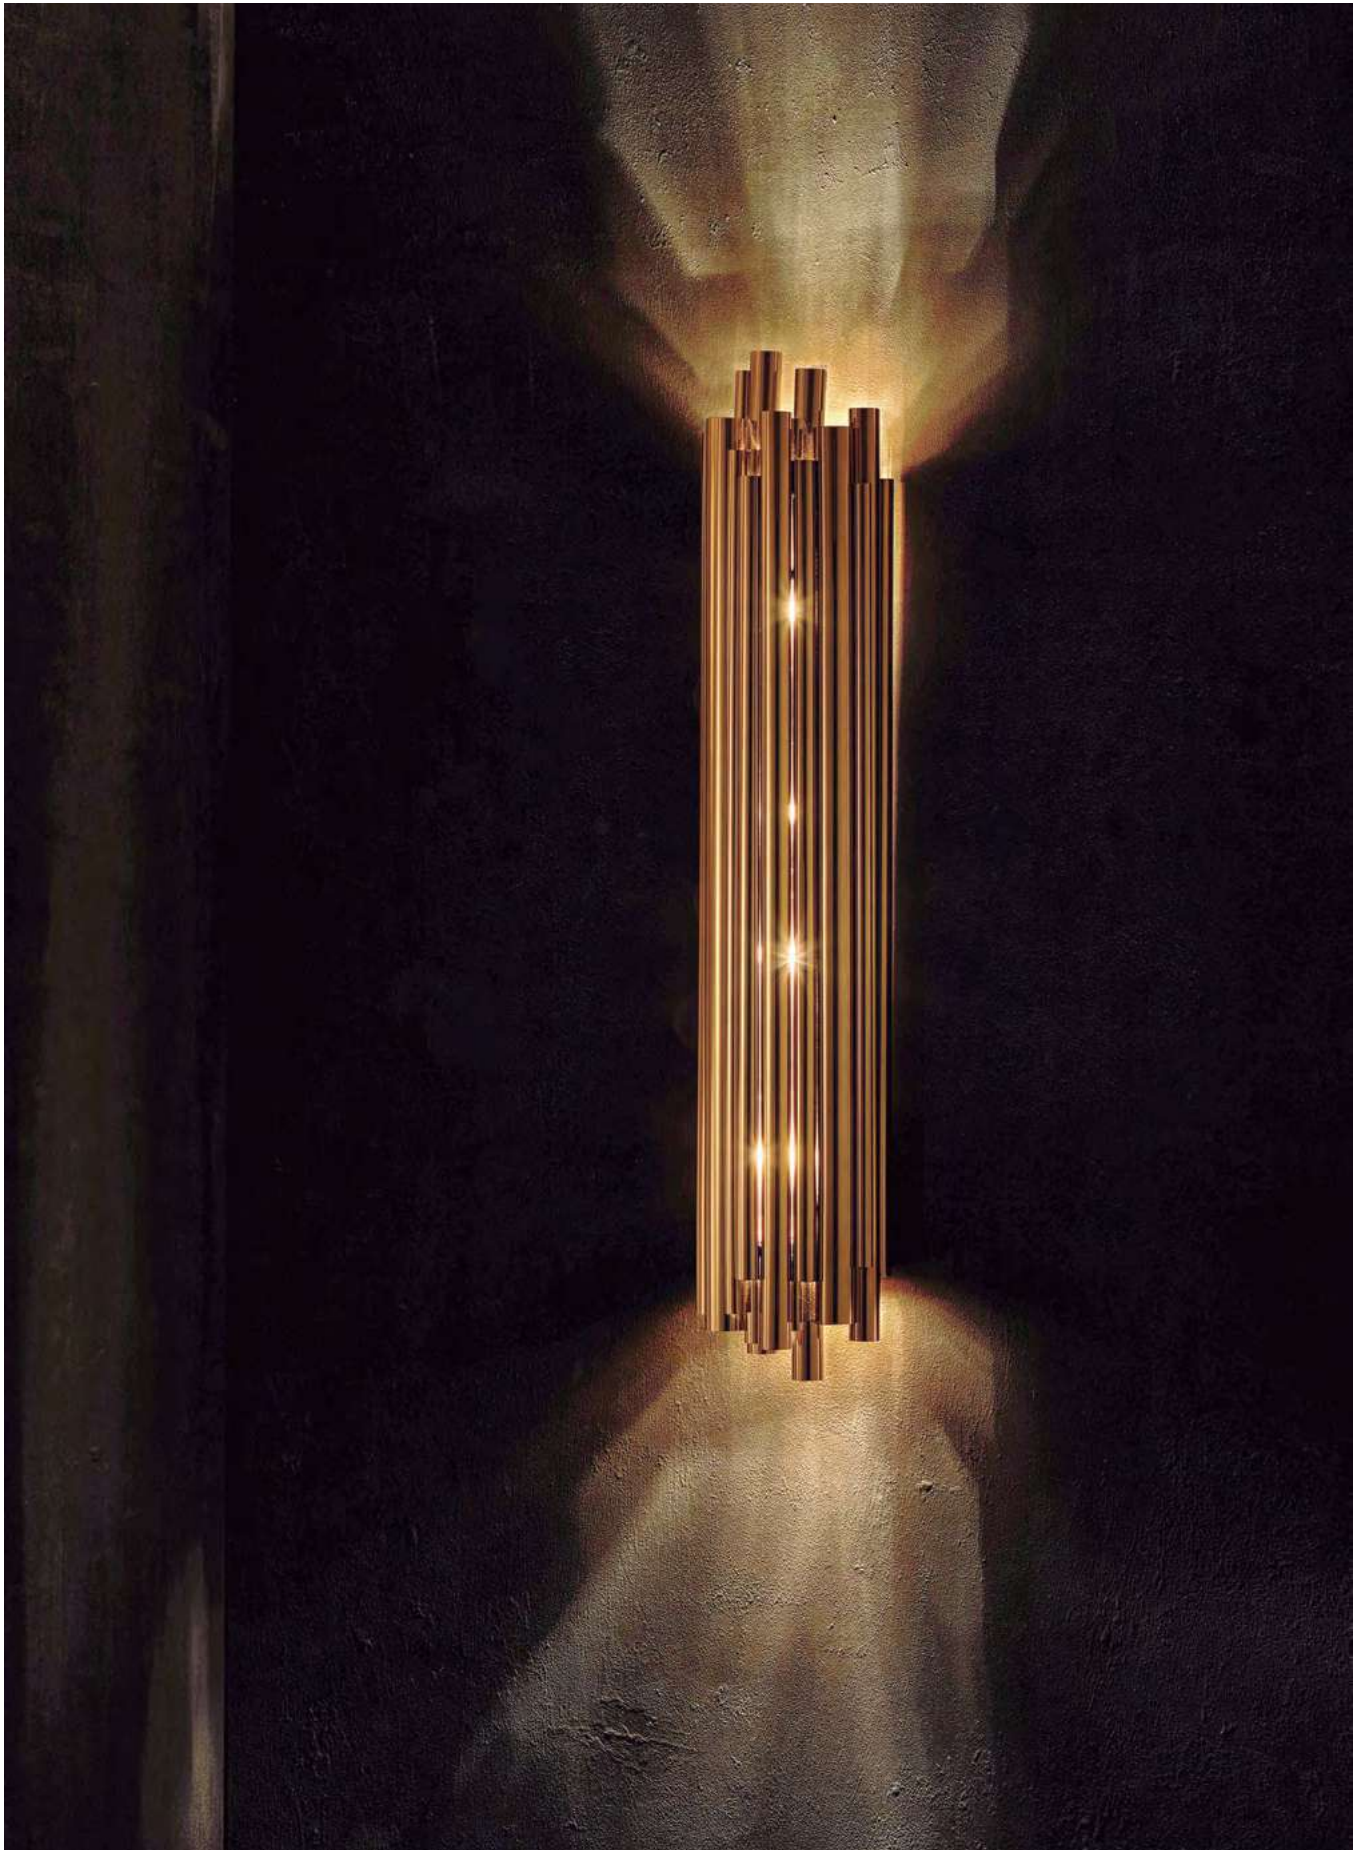

WIDTH: 19.7" | 50 cm

DEPTH: 4.3" | 11 cm

CHARLES

WALL LAMP

Charles is a modern vanity light designed by DelightFULL and inspired by the mid-century lighting classics. A simple lighting design, Charles is handmade in brass and aluminum by some of the finest artisans in Portugal. The mount is made of brass, with a nickel plated finish, while the shades have minimalist perforation details and also feature a nickel plated and a matte white finish. It is a mid-century wall sconce that creates a stunning visual effect, having the possibility of being used with one or two diffusers. The perfect wall lamp shade for a Scandinavian style bedroom, or a contemporary bathroom.