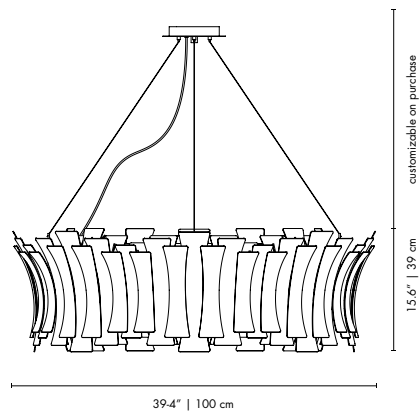

DIMENSIONS
 BODY HEIGHT: 15.6" | 39 cm
 DIAM.: 39.4" | 100 cm
 STANDARD CORD HEIGHT: 39.4" | 100 cm (adjustable)
 (customizable on purchase)

PACKAGE
 Height: 22.83" | 58cm
 Width: 34.65" | 108cm
 Depth: 34.65" | 108cm
 0.68 m³ / 73 kg