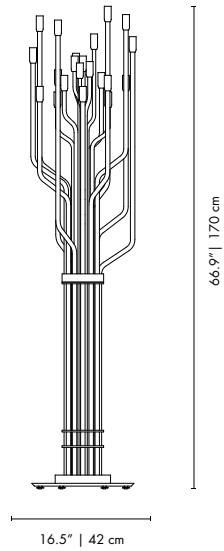

JANIS | FLOOR

MATERIALS
BODY: Brass

WEIGHT
Approx.: 25 kg | 55.1 lbs

BULBS (40W)
19 x G9 Bulbs (included) (bulbs not included for North America)

DIMENSIONS
HEIGHT: 66.9" | 170 cm
DIAM: 16.5" | 42 cm

PACKAGE
(Cardboard Box)
HEIGHT: 69.6" | 170 cm
WIDTH: 20.8" | 53cm
DEPTH: 20.8" | 53cm
0.497 m³ / 42kg