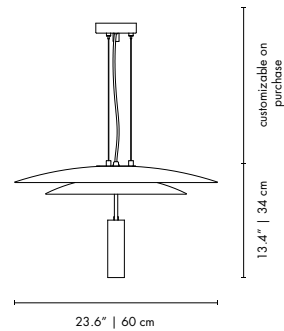

PACKAGE

(Cardboard Box)

Height: 19.69" | 50cm

Width: 29.53" | 75cm

Depth: 29.53" | 75cm

0.28 m³ / 14 kg