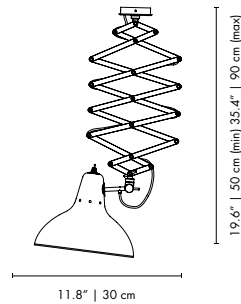

DIANA | SUSPENSION

MATERIALS
BODY: Brass
SHADE: Aluminium
WIRE: Textile

WEIGHT
Approx.: 5 kg | 11 lbs

BULBS (40W)
1 x E27 Bulb (included)) (bulbs not included for North America)

DIMENSIONS
WIDTH: 11.8" | 30 cm
HEIGHT: 19.6" | 50 cm (min) 35.4" | 90 cm (max)
LENGTH: 17.7" | 45 cm

PACKAGE
(Cardboard Box)
40 x 40 x 70 cm
0.112 m³ / 8 kg