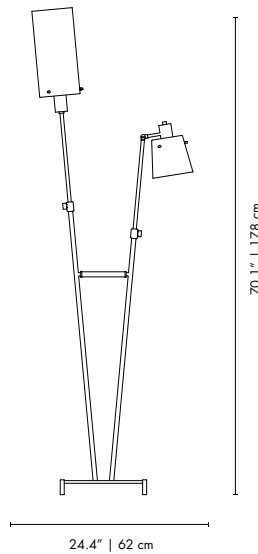

NEIL | FLOOR

MATERIALS
BODY: Brass
SHADE: Aluminum
WIRE: Textile

WEIGHT
Approx.: 20 kg | 44.1 lbs

BULBS (40W)
3 x E27 Bulb (included) (bulbs not included for North America)

DIMENSIONS
HEIGHT: 69.3" | 176 cm
DIAM: 26" | 65 cm

PACKAGE
(Cardboard Box)
HEIGHT: 72.8" | 185 cm
WIDTH: 29.5" | 75cm
DEPTH: 29.5" | 75m
1.04 m³ / 37 kg

PASTORIUS | FLOOR

MATERIALS
BODY: Brass
SHADE: Aluminum and Acrylic

WEIGHT
Approx.: 6 kg | 13.2 lbs

BULBS (40W)
2 x E27 Bulb (included) (bulbs not included for North America)

DIMENSIONS
HEIGHT: 70.1" | 178 cm
WIDTH: 24.4" | 62 cm
DEPTH: 11.8" | 30 cm

PACKAGE
(Cardboard Box)
WIDTH: 27.2" | 69cm
HEIGHT: 62.20" | 158cm
DEPTH: 28.3" | 58cm
0,6323 m³/15kg