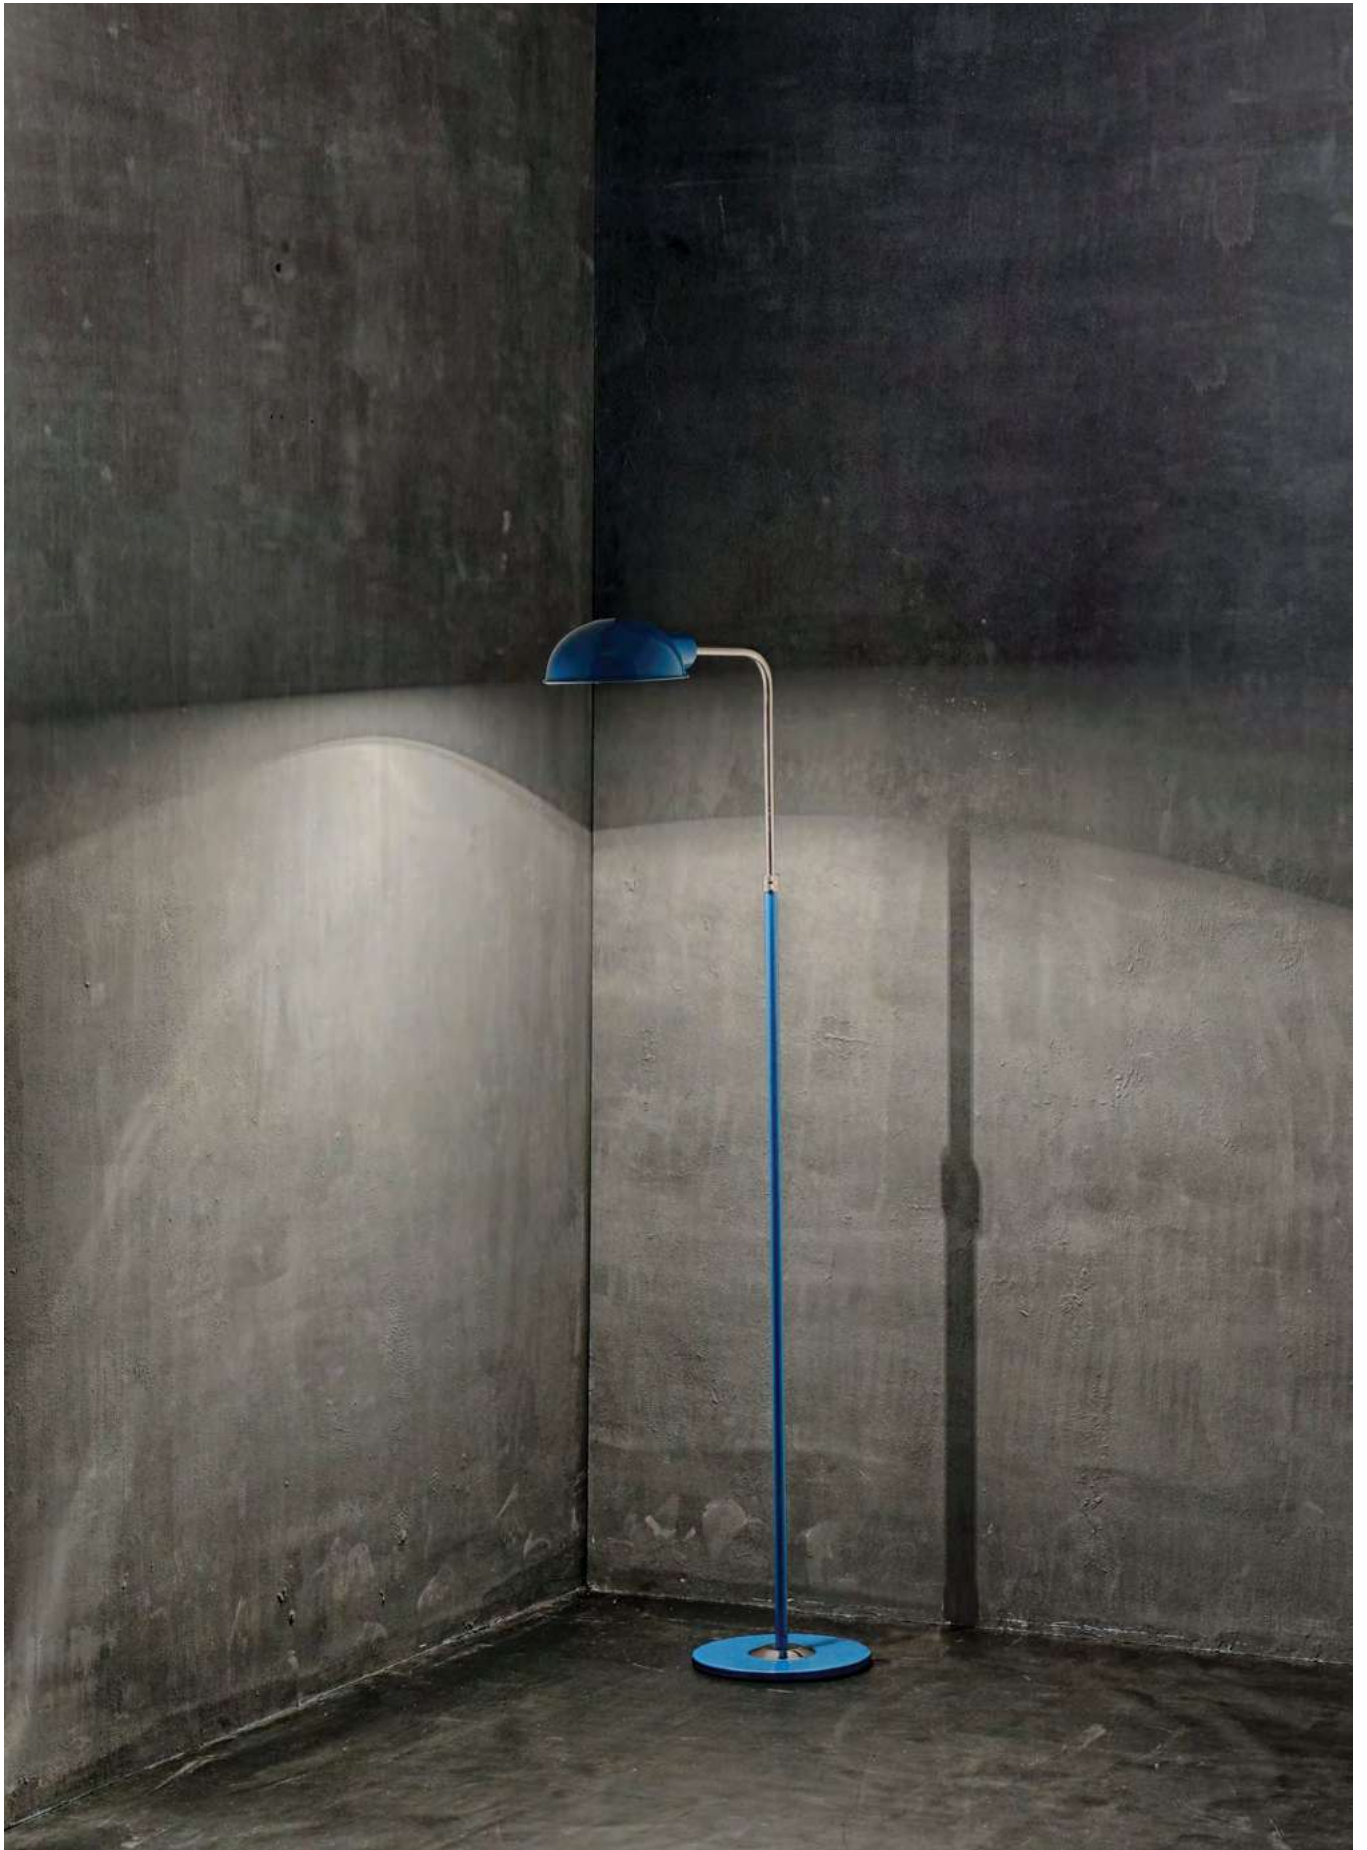

HERBIE

FLOOR LAMP

Inspired by the amazing personality of Herbie Hancock, Herbie floor lamp provides a brilliant warm vibe to every mid-century modern room. With a structure handmade in brass, its matte black exterior is complimented by a matte white interior shade. The standing lamp offers the possibility to regulate its direction and height from 47, 24" to 63 inches.

MATERIALS

BODY: Brass

SHADE: Aluminum

WEIGHT

Approx.: 6,5 kg | 14.3 lbs

BULBS (40 w)

1 x E27 Bulbs (included)

(bulbs not included for North America)

DIMENSIONS

WIDTH: 18.8" | 48 cm

HEIGHT: 63" | 160 cm

DEPTH: 9.8" | 25 cm

IKE

FLOOR LAMP

Strict northern design rules meets a southern taste. Characterized by the rhythmic composition of its elements, minimalist shapes and clean lines, Ike floor lamp is the result of a collaboration between a Dutch designer and DelightFULL's designers team.