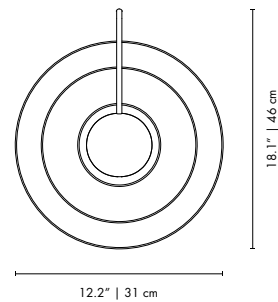

PACKAGE

(Cardboard Box)
HEIGHT: 24" | 61 cm
WIDTH: 16.5" | 42 cm
DEPTH: 24" | 61 cm
0.15 m³ / 12 kg