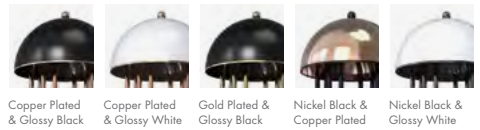

TURNER | FLOOR

MATERIALS
BODY: Brass
SHADE: Aluminum

WEIGHT
Approx.: 23 kg | 50 lbs

BULBS (40W)
4 x G9 Bulbs (included) (bulbs not included for North America)

DIMENSIONS
HEIGHT: 66.9" | 170 cm
DIAM.: 19.7" | 50 cm

PACKAGE
(Cardboard Box)
HEIGHT: 72.8" | 185cm
WIDTH: 29.5" | 75cm
DEPTH: 29.5" | 75cm
1.04 m³ | 38 kg