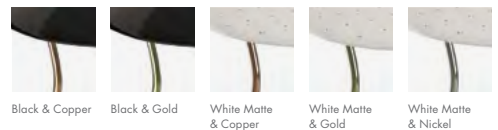

MEOLA | TABLE

MATERIALS
BODY: Brass
SHADE: Aluminum

WEIGHT
Approx.: 3 kg | 6.6 lbs

BULBS (40W)
1 x E14 Bulb (included) (bulbs not included for North America)

DIMENSIONS
HEIGHT: 11" | 28 cm
DIAM.: 9.8" | 25 cm

PACKAGE
(Cardboard Box)
Height: 15.75" | 40cm
Width: 15.75" | 30cm
Depth: 15.75" | 30cm
0.64 m³ / 4 kg