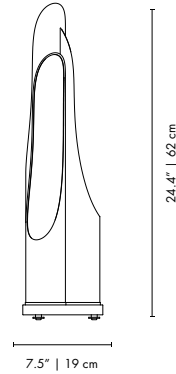

COLTRANE | TABLE

MATERIALS
BODY: Steel
SHADE: Brass

WEIGHT
Approx.: 5 kg | 6.6 lbs

BULBS (40W)
3 x E14 Silver Crown Bulbs (included) (bulbs not included for North America)

DIMENSIONS
HEIGHT: 24.4" | 62 cm
DIAMETER: 7.5" | 19 cm

PACKAGE
(Cardboard Box)
Height: 27.56" | 70cm
Width: 15.75" | 40cm
Depth: 15.75" | 40cm
0.112 m³ / 13 kg

DIANA | TABLE

MATERIALS
BODY: Brass
SHADE: Aluminum

WEIGHT
Approx.: 1.5 kg | 3.3 lbs

BULBS (40W)
1 x E27 Bulb (included) (bulbs not included for North America)

DIMENSIONS
WIDTH: 13.4" | 34 cm
HEIGHT: 16.9" | 43 cm
LENGTH: 11" | 28 cm

PACKAGE
(Cardboard Box)
Height: 22.83" | 58cm
Width: 14.96" | 38cm
Depth: 14.96" | 38cm
0.084 m³ / 4.2 kg