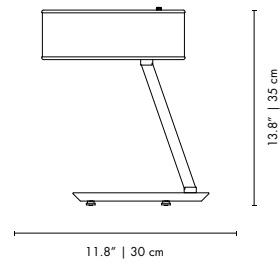

Black & Copper   Black & Gold   White Matte & Copper   White Matte & Gold   White Matte & Nickel