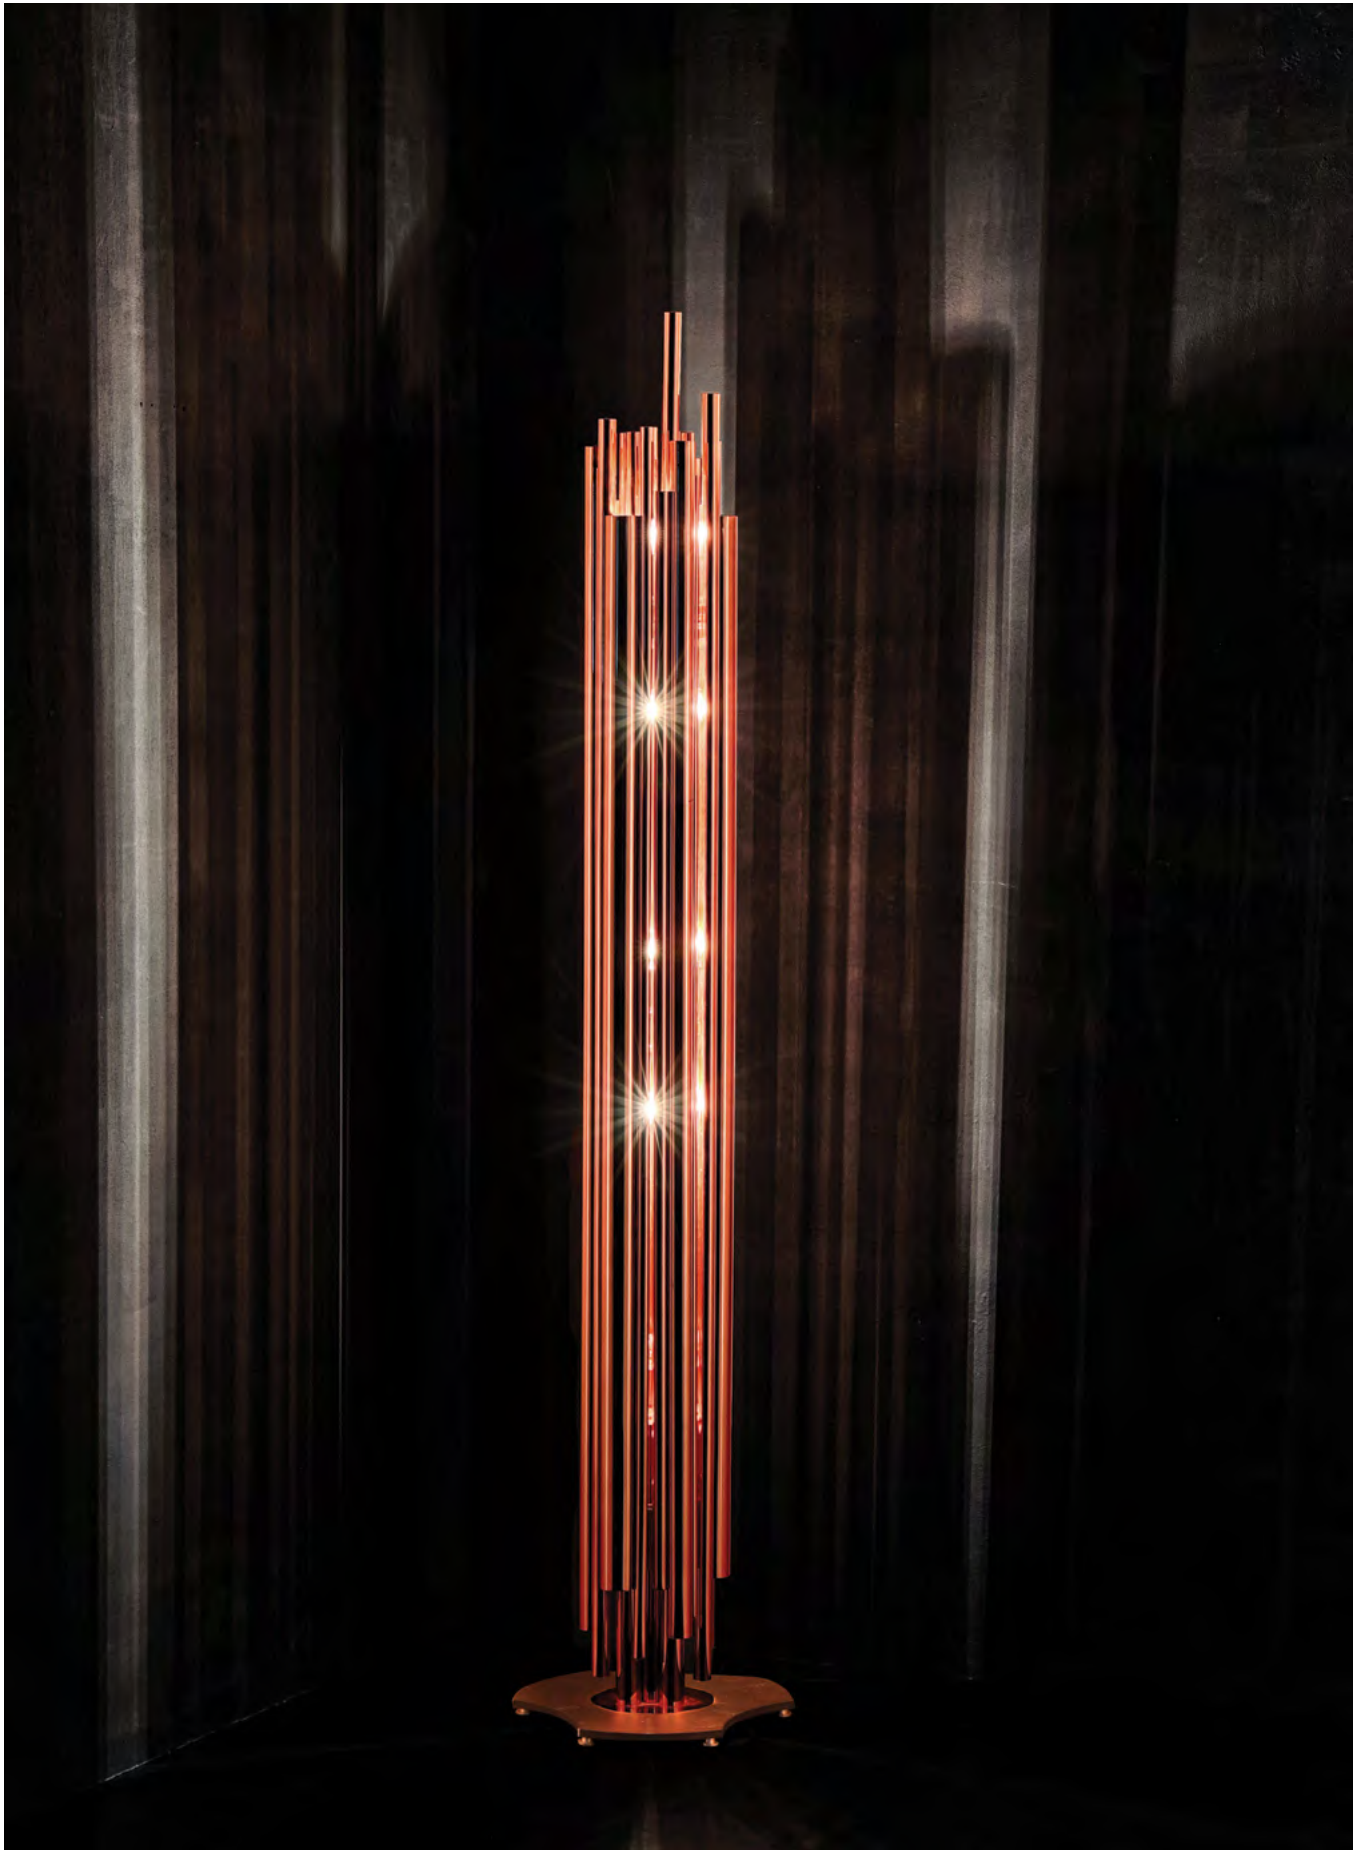

MATERIALS

BODY: Brass

SHADE: Steel

WEIGHT

Approx.: 22 kg | 48.5 lbs

BULBS (40 w)

6 x E27 Bulbs (included)

(bulbs not included for North America)

DIMENSIONS

HEIGHT: 65.7" | 167 cm

DEPTH: 13" | 33 cm

COLE

FLOOR LAMP

Cole is a retro-inspired floor lamp that has an three-shade design with a glossy black exterior and a matte white interior finishing.

The three cone shades provide plenty of style as well as flexible lighting.