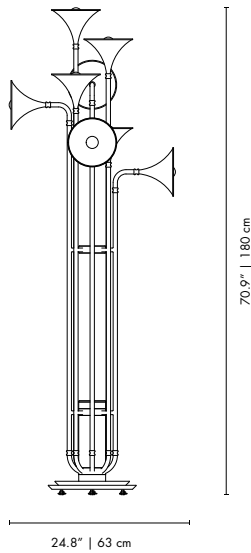

DIMENSIONS
HEIGHT: 70.9" | 180 cm
DEPTH: 24.8" | 63 cm

PACKAGE
(Cardboard Box)
WIDTH: 29.5" | 75 cm
HEIGHT: 74.8" | 190 cm
DEPTH: 29.5" | 75 cm
1.0687 m³ / 34.3 kg

Brushed Brass White Copper White Gold & Black Nickel & Black Nickel & White