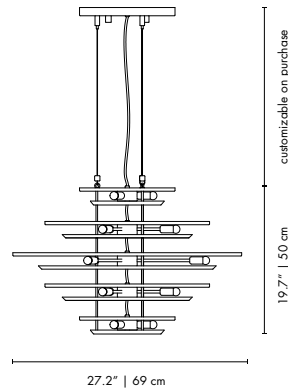

HENDRIX CHANDELIER | SUSPENSION

MATERIALS
BODY: Brass

WEIGHT
Approx.: 35 Kg | 77 lbs

BULBS (40W)
15 x G9 Bulbs (bulbs not included for North America)

DIMENSIONS
BODY HEIGHT: 19.7" | 50 cm
DIAM.: 27.2 | 69 cm
STANDARD CORD HEIGHT: 39.4 | 100 cm (customizable on purchase)

PACKAGE
(Cardboard Box)
Height: 31.5" | 80cm
Width: 57.09" | 145cm
Depth: 61.02" | 155cm
1.798 m³ / 50 Kg