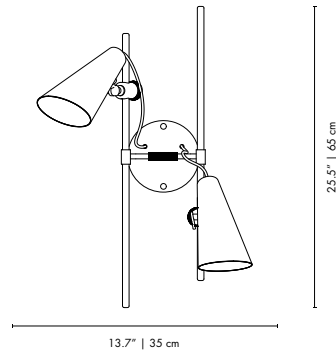

EVANS | WALL

MATERIALS
BODY: Brass
SHADE: Aluminum
WIRE: Textile

WEIGHT
Approx.: 5 kg | 11 lbs

BULBS (40W)
2 x E27 Bulbs (included) (bulbs not included for North America)

DIMENSIONS
HEIGHT: 25.5" | 65 cm
WIDTH: 13.7" | 35 cm
DEPTH: 11.8" | 30 cm

PACKAGE
(Cardboard Box)
HEIGHT: 33.1" | 84 cm
WIDTH: 13" | 33 cm
DEPTH: 13" | 33 cm
0.091 m³ / 7kg

GALLIANO | WALL

MATERIALS
BODY: Steel

WEIGHT
Approx.: 1 kg | 2.2 lbs (per tube)

BULBS (40W)
2 x E27 Bulbs (included) (bulbs not included for North America)

DIMENSIONS
HEIGHT: 15.6" | 39.5 cm
WIDTH: 2.6" | 6.5 cm
DEPTH: 3.4" | 8.5 cm

PACKAGE
(Cardboard Box)
HEIGHT: 21.7" | 55 cm
WIDTH: 7.1" | 18 cm
DEPTH: 4.7" | 12 cm
0.012 m³ / 2 Kg