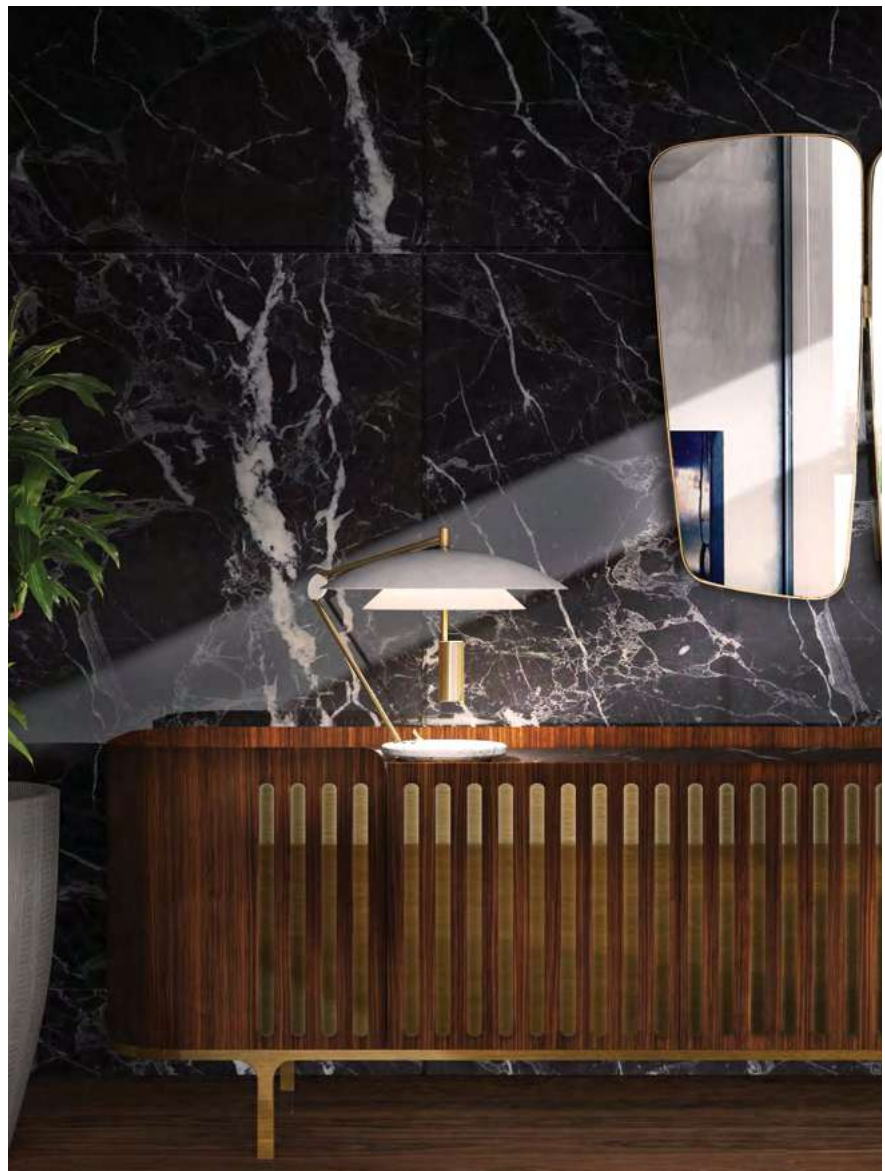

(bulbs not included for North America)

DIMENSIONS

WIDTH: 12.2" | 31 cm

HEIGHT: 12.6" | 32 cm

DEPTH: 13.4" | 34 cm

BASIE

TABLE LAMP

Basie table light is a vintage mid-century lamp with distinct features that make it stand out in any room setting. Handmade in brass, with an aluminum shade and a marble base, it features a top cover that can be customized with any RAL color of your choosing. Looking its best in more formal settings, this graciously large table lamp is the perfect fit for a classic living room or entryway.

MATERIALS

BODY: Brass
SHADE: Aluminum
BASE: Marble

WEIGHT

Approx.: 12 kg | 26.5 lbs

BULBS (40 w)

2 x G9 Bulb (included)
(bulbs not included for North America)

DIMENSIONS

WIDTH: 19.2" | 49 cm
HEIGHT: 19.6" | 50 cm
DEPTH: 16.1" | 41 cm

BILLY

TABLE LAMP

Billy is a mid-century modern table lamp with all the sophistication of an iconic lighting design. This task lamp is one of DelightFULL's most versatile pieces. With an extendable arm it can reach almost 24", making it the perfect reading lamp, very easy to adjust. Its body and shade are handmade in brass and aluminum. The black table lamp also features a gold-plated finish and a black textile wire, which can all be customized to fit your decor needs. The perfect study table lamp, this is definitely the lighting fixture you will want in your modern home office.