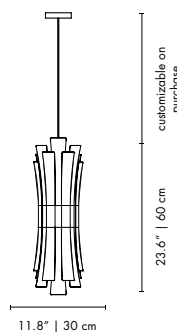

customizable on purchase

23.6" | 60 cm

11.8" | 30 cm