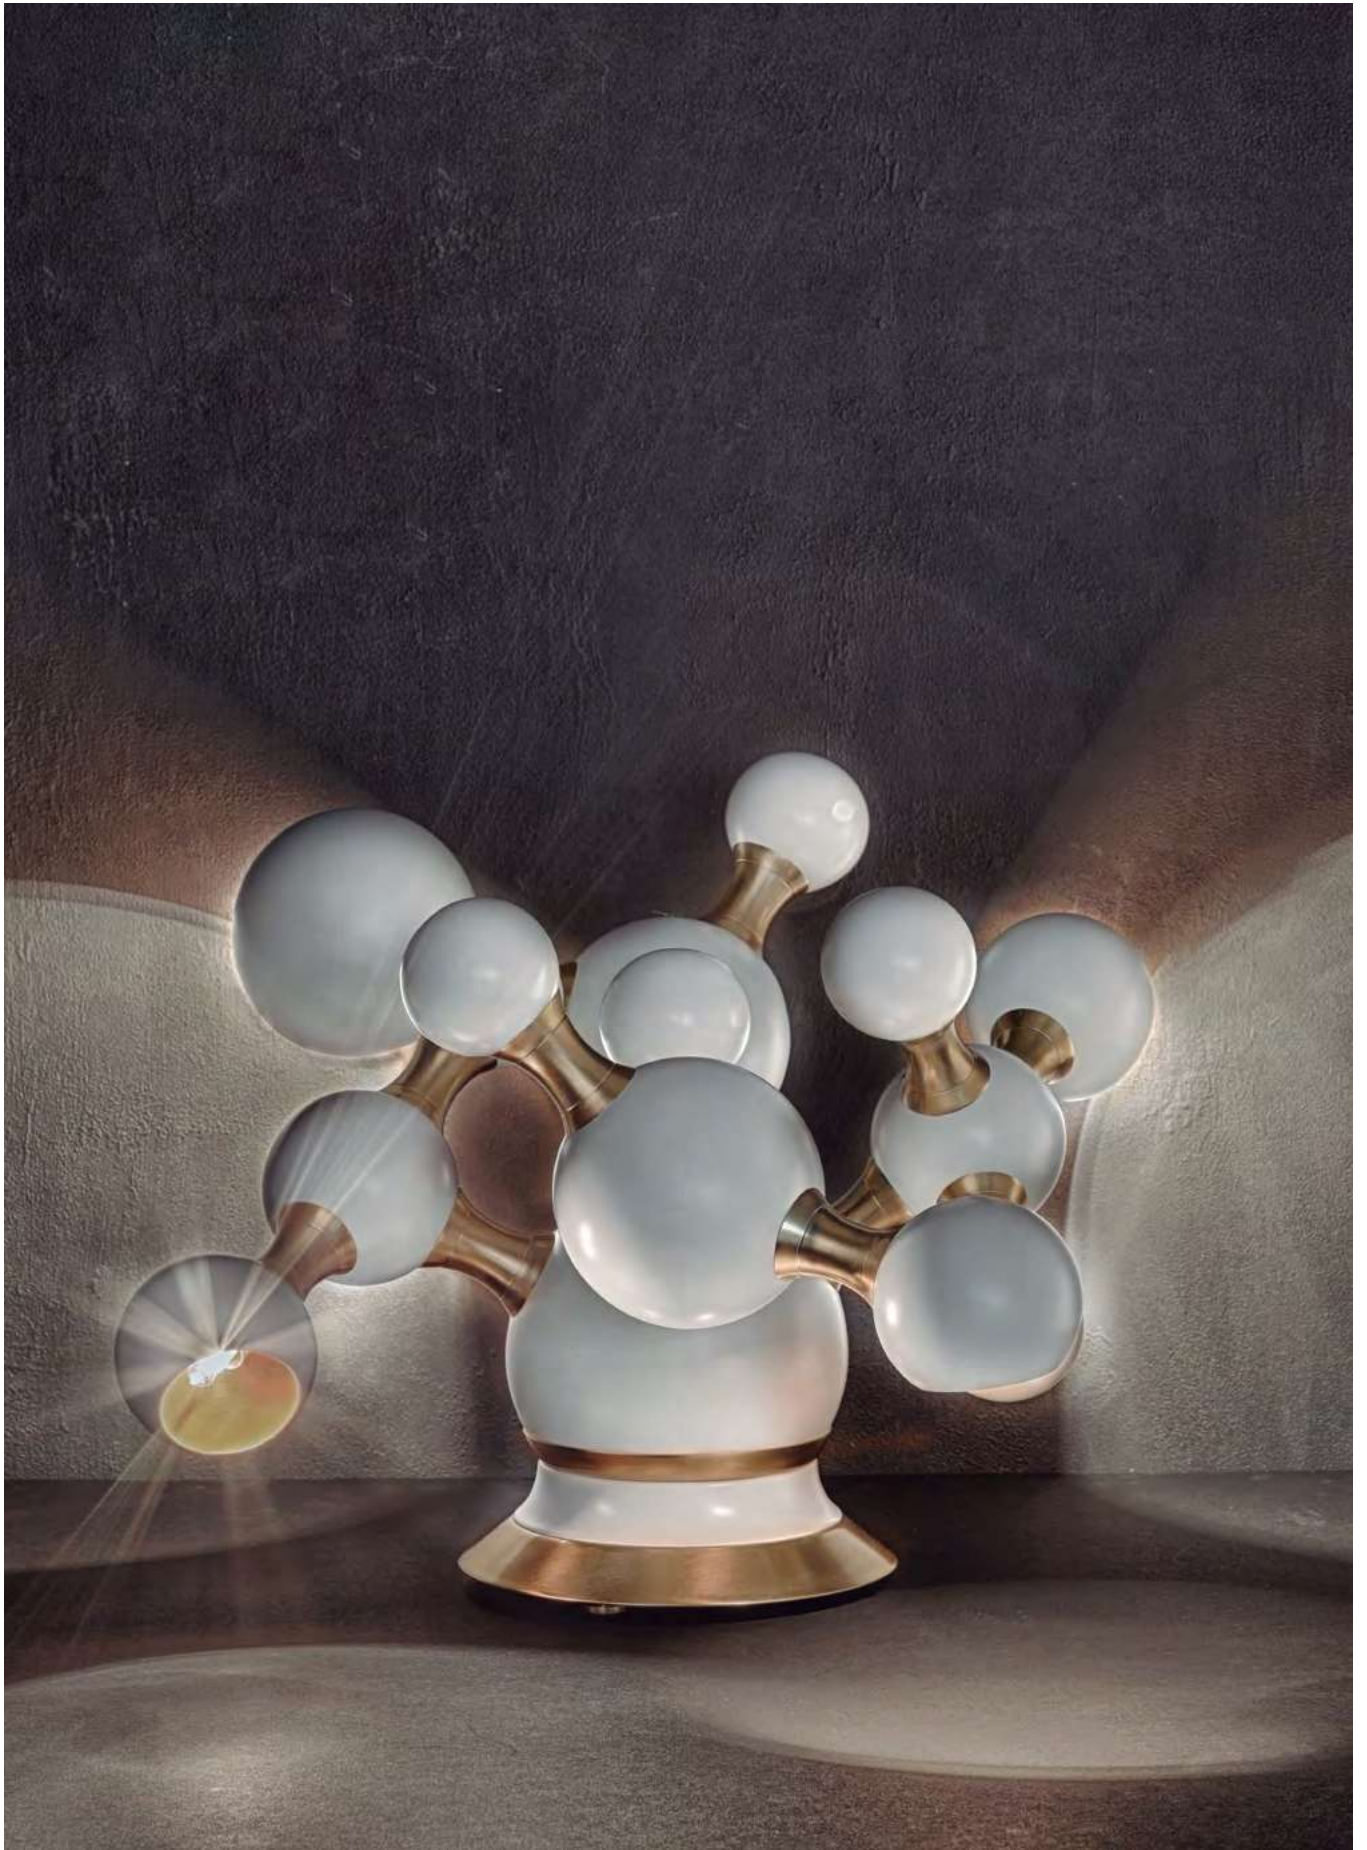

HEIGHT: 21.6" | 55 cm

DEPTH: 11.8" | 30 cm

ATOMIC

TABLE LAMP

A modern interpretation of the atomic age, Atomic mid-century desk lamp was inspired by the molecular composition of the atom. With a body handmade in brass and steel, this large table lamp features a set of 4 round spotlights all arranged in an abstract organic composition. Weighing in at almost 20 pounds, Atomic table light has several gold-plated elements that turn it into a sophisticated option perfect for a modern home office, or a contemporary living room.

MATERIALS

BODY: Brass and Steel

SHADE: Steel

WEIGHT

Approx.: 9 kg | 20 lbs

BULBS (40 w)

4 x G9 Bulbs (included)

(bulbs not included for North America)

DIMENSIONS

HEIGHT: 22.2" | 56.5 cm

WIDTH: 17.5" | 44.5 cm

DEPTH: 17.5" | 44.5 cm

BARRY

TABLE LAMP

Representing everything that a tripod table lamp should be, Barry mid-century desk lamp is a handmade piece produced in Portugal by some of the finest artisans in the business. This brass lighting design features a shade and a top cover made in aluminum, top coated in matte black and matte white, which can be customized. The shade has a nickel plated finish, emphasizing the contemporaneity of this fine bedroom table lamp. Going as high as 13', this is fantastic task and reading light for bed.