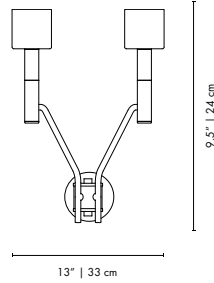

ELLA | WALL

MATERIALS
BODY: Brass
SHADE: Aluminum

WEIGHT
Approx.: 1.5 kg | 3.3 lbs

BULBS (40W)
2 x G9 Bulbs (included) (bulbs not included for North America)

DIMENSIONS
HEIGHT: 9.5" | 24 cm
WIDTH: 13" | 33 cm
DEPTH: 7.1" | 18 cm

PACKAGE
(Cardboard Box)
HEIGHT: 19.7" | 50 cm
WIDTH: 19.7" | 50 cm
DEPTH: 13.8" | 35 cm
0.088 m³ / 3.5 kg