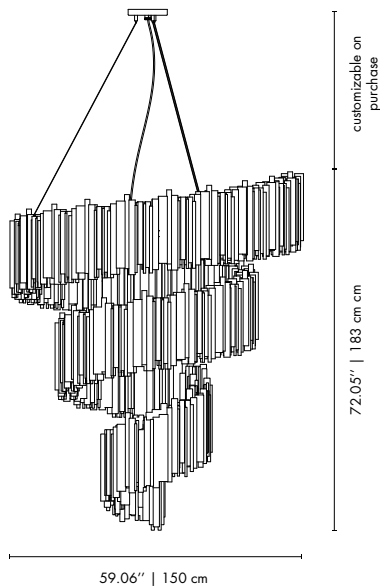

BRUBECK CHANDELIER | SUSPENSION

MATERIALS
BODY: Brass

DIMENSIONS
HEIGHT: 72.05" | 183 cm
DIAM: 59.06" | 150 cm
POLE HEIGHT: Customizable on purchase