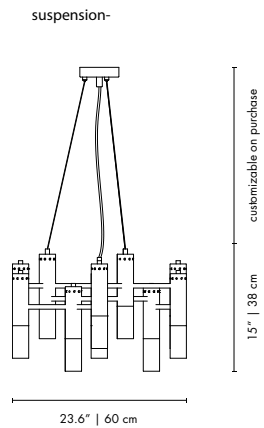

IKE | SUSPENSION

MATERIALS
BODY: Brass
SHADES: Brass and Aluminum

WEIGHT
Approx.: 9.5 kg | 21 lbs

BULBS (40W)
13 x G9 Bulbs (included) (bulbs not included for North America)

DIMENSIONS
BODY HEIGHT: 15" | 38 cm
DIAM.: 23.6" | 60 cm
CORD HEIGHT: 39.4" | 100 cm (adjustable)
(customizable on purchase)

PACKAGE
(Cardboard Box)
Height: 18.11" | 46cm
Width: 29.53" | 75cm
Depth: 29.53" | 75cm
0.2587 m³ / 17 kg