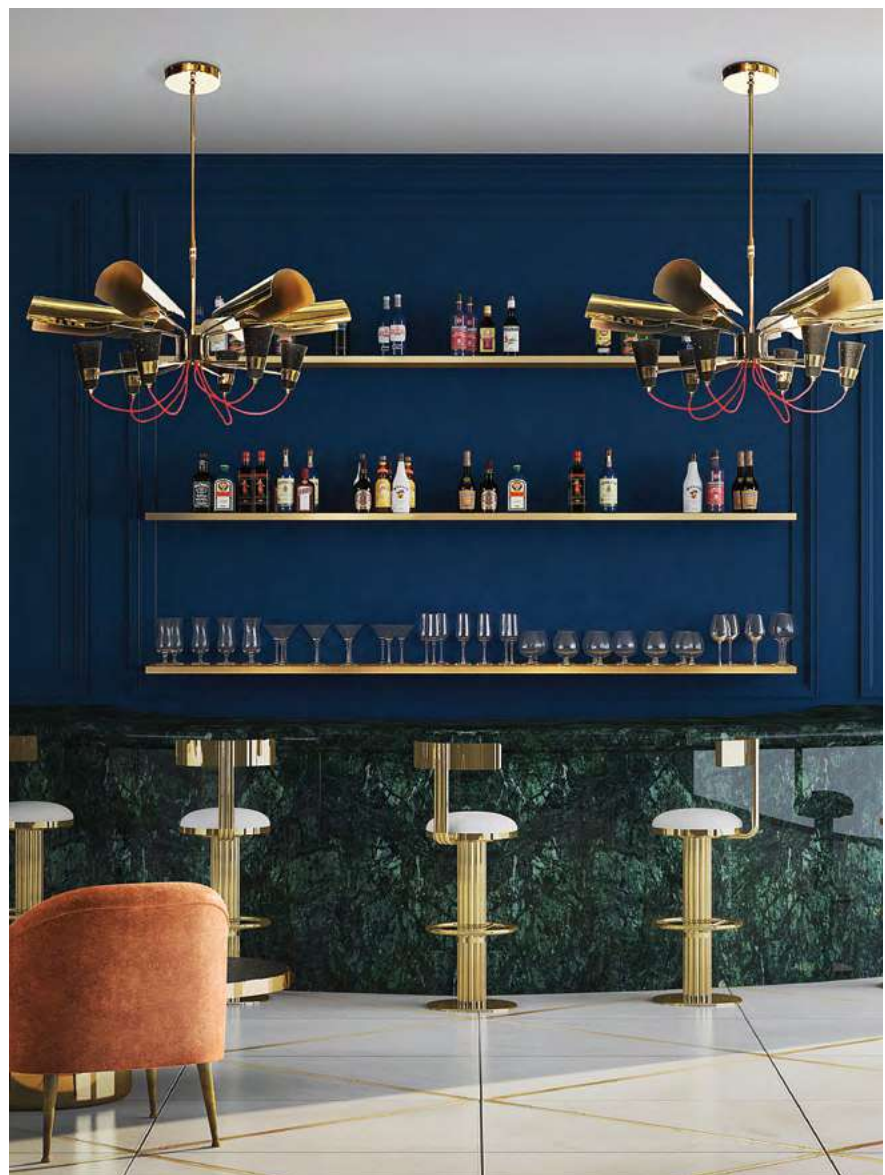

MATERIALS

BODY: Brass
SHADES: Aluminum and Brass
WIRE: Textile

WEIGHT

Approx.: 15 kg | 33 lbs

BULBS (40W)

6 x Gu10 Bulbs (included) (for USA not included)

DIMENSIONS

HEIGHT: 11.8" | 30 cm
DIAMETER: 39.3" | 100 cm
TELESCOPIC TUBE: 11.8" - 23.6" | 30 - 60 cm
TELESCOPIC TUBE HEIGHT: 27.5" | 70 cm
 (customizable on purchase)