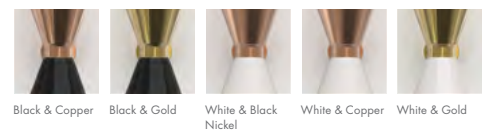

PIAZZOLLA | WALL

MATERIALS
BODY: Brass
SHADE: Brass and Aluminum

WEIGHT
Approx.: 1.2 kg | 2.6 lbs

BULBS (40W)
2x E27 Bulb (included) (bulbs not included for North America)

DIMENSIONS
HEIGHT: 11.2" | 28.5 cm
WIDTH: 5.7" | 14.5 cm
DEPTH: 7.5" | 19 cm

PACKAGE
(Cardboard Box)
HEIGHT: 15.8" | 40 cm
WIDTH: 8.7" | 22 cm
DEPTH: 9.8" | 25 cm
0.022 m³ / 1.8 kg