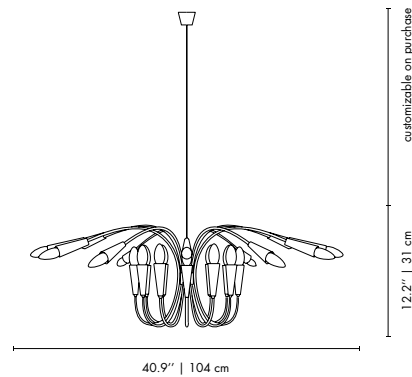

AMY | SUSPENSION

MATERIALS

BODY: Brass and Aluminum
SHADE: Aluminum

WEIGHT

Approx.: 15 kg | 33 lbs

BULBS (40W)

10 x E14 Bulbs (included) (bulbs not included for North America)

DIMENSIONS

HEIGHT: 33" | 85 cm
Maximum Open DIAM: 37.4" | 95 cm
TELESCOPIC TUBE: 5.9" - 17.7" | 15 - 45 cm
TELESCOPIC TUBE HEIGHT: 27.5" | 70 cm
(customizable on purchase)

PACKAGE

(Cardboard Box)
Height: 34.65" | 88cm
Width: 33.07" | 84cm
Depth: 33.07" | 84cm
0.6209 m³/ 21 kg

ARETHA | SUSPENSION

MATERIALS

BODY: Brass
BULB HOLDER: Aluminum

WEIGHT

Approx.: 7 kg | 15.4 lbs

BULBS (40W)

24 x E14 Bulbs (included) (bulbs not included for North America)

DIMENSIONS

BODY HEIGHT: 12.2" | 31 cm
DIAM: 40.9" | 104 cm
STANDARD POLE HEIGHT: 39.4" | 100 cm
(customizable on purchase)

PACKAGE

(Cardboard Box)
Height: 16.93" | 43cm
Width: 46.67" | 116cm
Depth: 46.67" | 116cm
0.5786 m³/21 kg