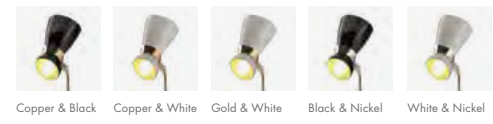

AMY | TABLE

MATERIALS
BODY: Brass
SHADE: Aluminum

WEIGHT
Approx.: 2.5 kg | 5.5 lbs

BULBS (40W)
2 x E14 (included) (bulbs not included for North America)

DIMENSIONS
WIDTH: 7.8" | 20 cm
HEIGHT: 21.6" | 55 cm
DEPTH: 11.8" | 30 cm

PACKAGE
(Cardboard Box)
Height: 22.83" | 58cm
Width: 14.96" | 38cm
Depth: 14.96" | 38cm
0.084 m³ / 5 kg