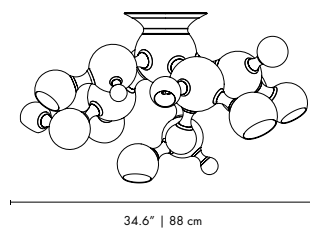

PACKAGE

(Cardboard Box)

Height: 24.8" | 63cm

Width: 37.4" | 95cm

Depth: 37.4" | 95cm

0.57 m³ / 32 kg