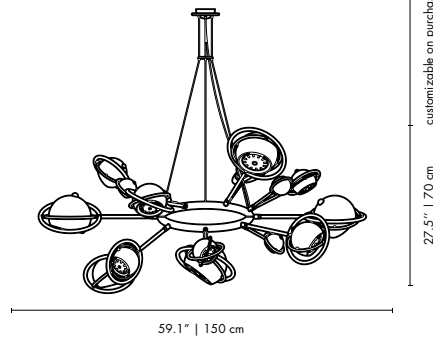

COSMO | SUSPENSION

MATERIALS
BODY: Brass
SHADE: Steel

WEIGHT
Approx.: 24.25 kg | 53.5 lbs

BULBS (40W)
22x G9 Lamps (included) (bulbs not included for North America)

DIMENSIONS
TUBE DIAM.: 59.1" | 150 cm
HIEGHT: 27.5" | 70 cm
CORD HEIGHT: 39.4" | 100 cm (adjustable)
(customizable on purchase)

PACKAGE
(Cardboard Box)
165 x 120 x 155 cm
3.069 m³ / 40Kg