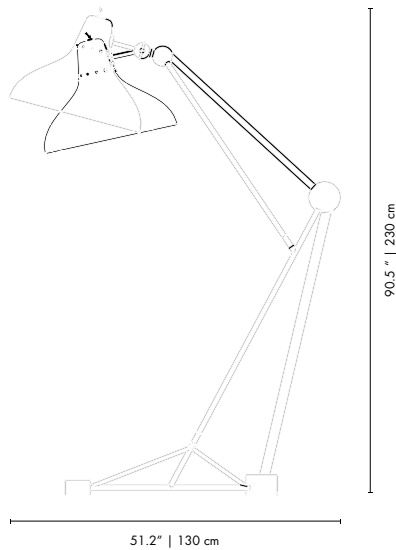

COLTRANE | FLOOR

MATERIALS
BODY: Brass and Aluminum
SHADE: Steel

WEIGHT
Approx.: 15 kg | 33 lbs

BULBS (40W)
6 x Gu10 Bulbs (included) (bulbs not included for North America)

DIMENSIONS
HEIGHT: 68.9" | 175 cm
DIAM.: 11.8" | 30 cm

PACKAGE
(Cardboard Box)
WIDTH: 18.1" | 46 cm
HEIGHT: 78.7" | 200 cm
DEPTH: 18.1" | 46 cm
0.4232 m³ / 26 kg

DIANA XL | FLOOR

MATERIALS
BODY: Steel
SHADE: Aluminum

WEIGHT
Approx.: 45 kg | 39.7 lbs

BULBS (40W)
1 x E27 Bulb (included) (bulbs not included for North America)

DIMENSIONS
WIDTH: 51.2" | 130 cm
HEIGHT: 90.5" | 230 cm
DEPTH: 59" | 150 cm

PACKAGE
(Cardboard Boxes)
Vol.1:
WIDTH: 47.2" | 120 cm
HEIGHT: 47.2" | 120 cm
DEPTH: 17.7" | 45 cm

Vol.2:
WIDTH: 29.5" | 75 cm
HEIGHT: 29.5" | 75 cm
DEPTH: 24.4" | 62 cm
0.65 + 0.35 m³ / 61 kg