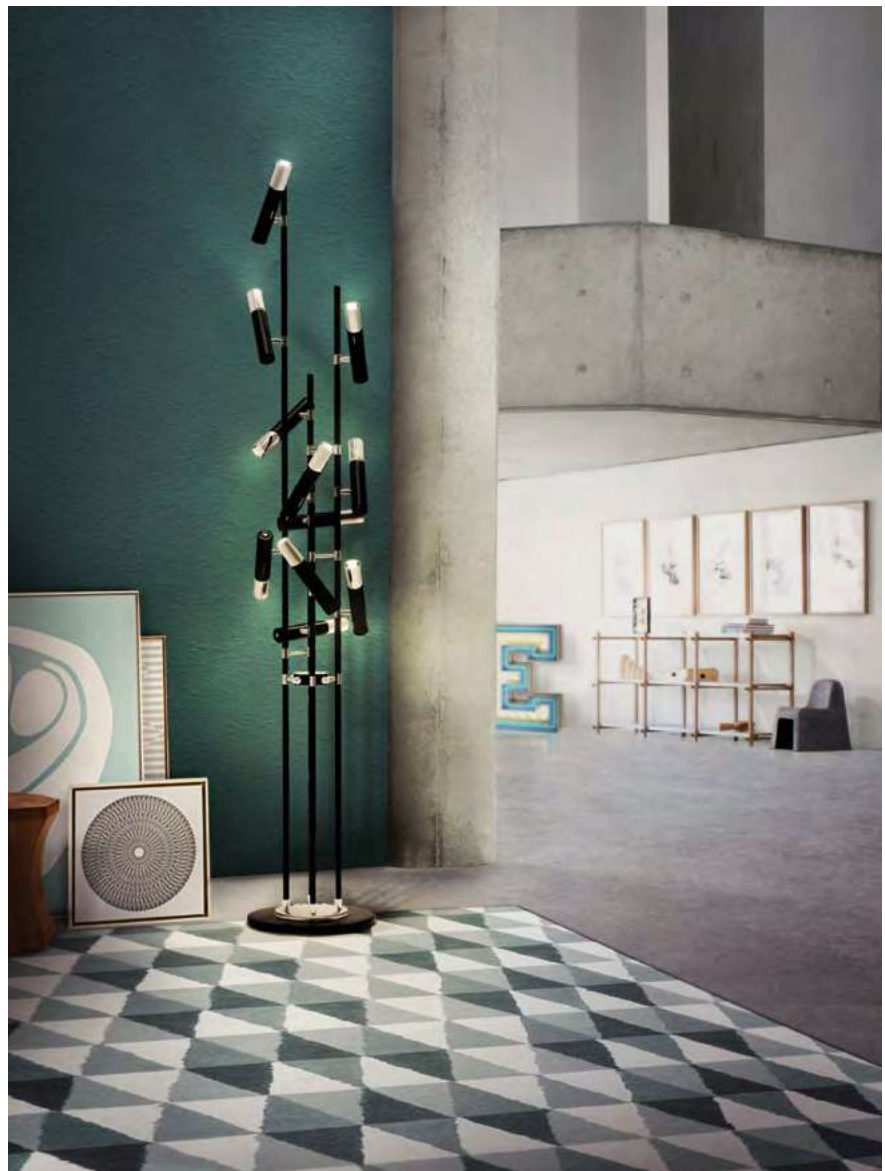

All in all, Ike is an elegant brass floor lamp full of refinement and modernity, providing a warm and inviting tone to any room.

MATERIALS

BODY: Brass
SHADE: Brass and Aluminum
BASE: Brass and Aluminum

WEIGHT

Ike 3 - Approx.: 12 kg | 26.4 lbs
 Ike 10 - Approx.: 22 kg | 49 lbs

BULBS (40 w)

Ike 3 - 3 x G9 Bulbs (included)
 Ike 10 - 10 x G9 Bulbs (included)
 (bulbs not included for North America)

DIMENSIONS

Ike 3
HEIGHT: 70.8" | 180 cm
DIAM.: 15.7" | 40cm

Ike 10
HEIGHT: 75.6" | 192 cm
DIAM.: 17.3" | 44cm

JACKSON

FLOOR LAMP

From music to cinema, or even design, Michael Jackson was and still is one of the greatest icons of all times. That's why DelightFULL's designers decided to pay a tribute to this amazing performer, by designing one fabulous piece that embodies rhythm, exposed mechanical elements, and luxurious finishes, never forgetting the inspirations for the 80s. We present you Jackson floor lamp.