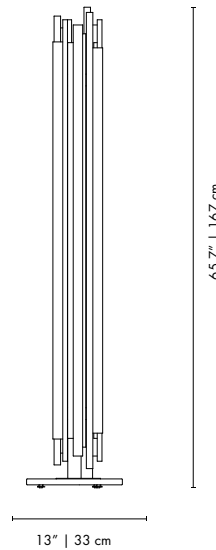

BOTTI | FLOOR

MATERIALS
BODY: Brass
SHADE: Brass

WEIGHT
Approx.: 18 kg | 39.7 lbs

BULBS (40W)
8 x E14 Reflector Bulbs (included) (bulbs not included for North America)

DIMENSIONS
HEIGHT: 70.9" | 180 cm
DEPTH: 24.8" | 63 cm

PACKAGE
(Cardboard Box)
WIDTH: 29.5" | 75 cm
HEIGHT: 74.8" | 190 cm
DEPTH: 29.5" | 75 cm
1.0687 m³ / 34.3 kg

BRUBECK | FLOOR

MATERIALS
BODY: Brass
BASE: Steel

WEIGHT
Approx.: 22 kg | 48.5 lbs

BULBS (40W)
6 x E27 Bulbs (included) (bulbs not included for North America)

DIMENSIONS
HEIGHT: 65.7" | 167 cm
DEPTH: 13" | 33 cm

PACKAGE
(Cardboard Box)
WIDTH: 18.5" | 47 cm
HEIGHT: 72.8" | 185 cm
DEPTH: 18.5" | 47 cm
0.3382 m³ / 37.5 kg