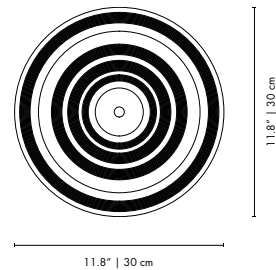

HENDRIX | WALL

MATERIALS
BODY: Brass

WEIGHT
Approx.: 2 kg | 4 lbs

BULBS (40W)
3x G9 Bulbs (included) (bulbs not included for North America)

DIMENSIONS
Diam.: 11.8" | 30 cm
Depth: 3.5" | 9 cm

PACKAGE
(Cardboard Box)
HEIGHT: 15.8" | 40 cm
WIDTH: 15.8" | 40 cm
DEPTH: 5.9" | 15 cm
0.024 m³ / 3.2 kg