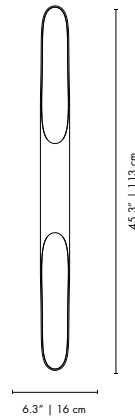

PACKAGE

(Cardboard Box)
Height: 46.4" | 118 cm
Width: 10.7" | 27cm
Depth: 10.7" | 27cm
0.086 m³ / 4.7 kg