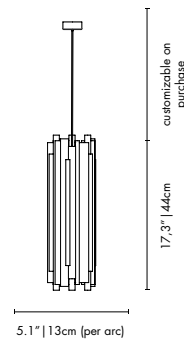

Black Laquered   Brushed Brass   Brushed Nickel   Copper Plated   Nickel Plated