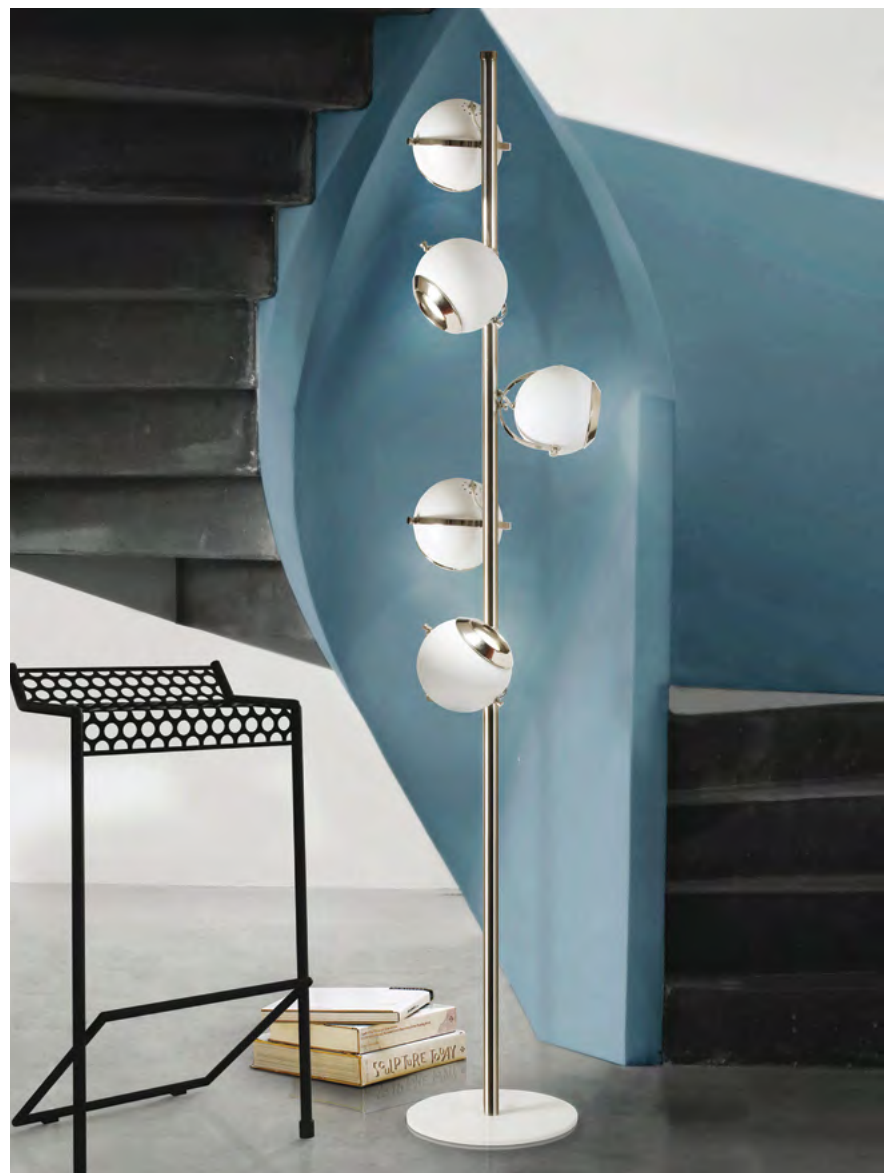

DIMENSIONS

HEIGHT: 70.1" | 178 cm

WIDTH: 24.4" | 62 cm

DEPTH: 11.8" | 30 cm

SCOFIELD

FLOOR LAMP

Scofield is an unusual floor lamp with five chrome lights all supported by a white brass base. Each light and bracket rotate separately allowing different light focuses. The mid-century modern floor lamp has round lamp shades in aluminum, that can support different activities and create an industrial design in the room.

Scofield floor lamp can reach 72.1 inches for a more precise lighting control.

MATERIALS

BODY: Brass
SHADE: Aluminum and Brass
WIRE: Textile

WEIGHT

Approx.: 12 kg | 26.5 lbs

BULBS (40 w)

5 x Gu10 Bulbs (included)
(bulbs not included for North America)

DIMENSIONS

HEIGHT: 71.6" | 182 cm
DIAM.: 14.1" | 36 cm

SIMONE

FLOOR LAMP

Inspired by the one and only Nina Simone, DelightFULL designers have taken a classic lighting design and reinterpreted it into a fresh mid-century floor lamp. Much like Mz.Simone, this unique lamp is a strong statement piece, that cannot go unnoticed wherever it's placed.

Simone is a three-light articulating floor lamp with glossy white shades and a structure handmade in brass. With textile red wires above the large lamp shades, this retro light will create the perfect atmosphere for your mid-century modern home. All in all, Simone standing lamp aims to pass on Simone's powerful personality, as well as her bold and warrior features.