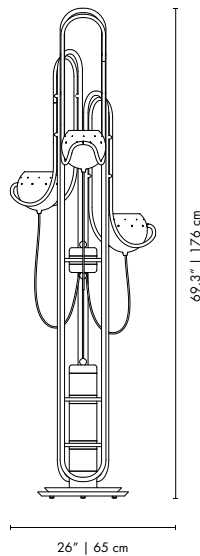

NEIL | FLOOR

MATERIALS
BODY: Brass
SHADE: Aluminum
WIRE: Textile

WEIGHT
Approx.: 20 kg | 44.1 lbs

BULBS (40W)
3 x E27 Bulb (included) (bulbs not included for North America)

DIMENSIONS
HEIGHT: 69.3" | 176 cm
DIAM: 26" | 65 cm

PACKAGE
(Cardboard Box)
HEIGHT: 72.8" | 185 cm
WIDTH: 29.5" | 75cm
DEPTH: 29.5" | 75m
1.04 m³ / 37 kg

PASTORIUS | FLOOR

MATERIALS
BODY: Brass
SHADE: Aluminum and Acrylic

WEIGHT
Approx.: 6 kg | 13.2 lbs

BULBS (40W)
2 x E27 Bulb (included) (bulbs not included for North America)

DIMENSIONS
HEIGHT: 70.1" | 178 cm
WIDTH: 24.4" | 62 cm
DEPTH: 11.8" | 30 cm

PACKAGE
(Cardboard Box)
WIDTH: 27.2" | 69cm
HEIGHT: 62.20" | 158cm
DEPTH: 28.3" | 58cm
0,6323 m³/15kg