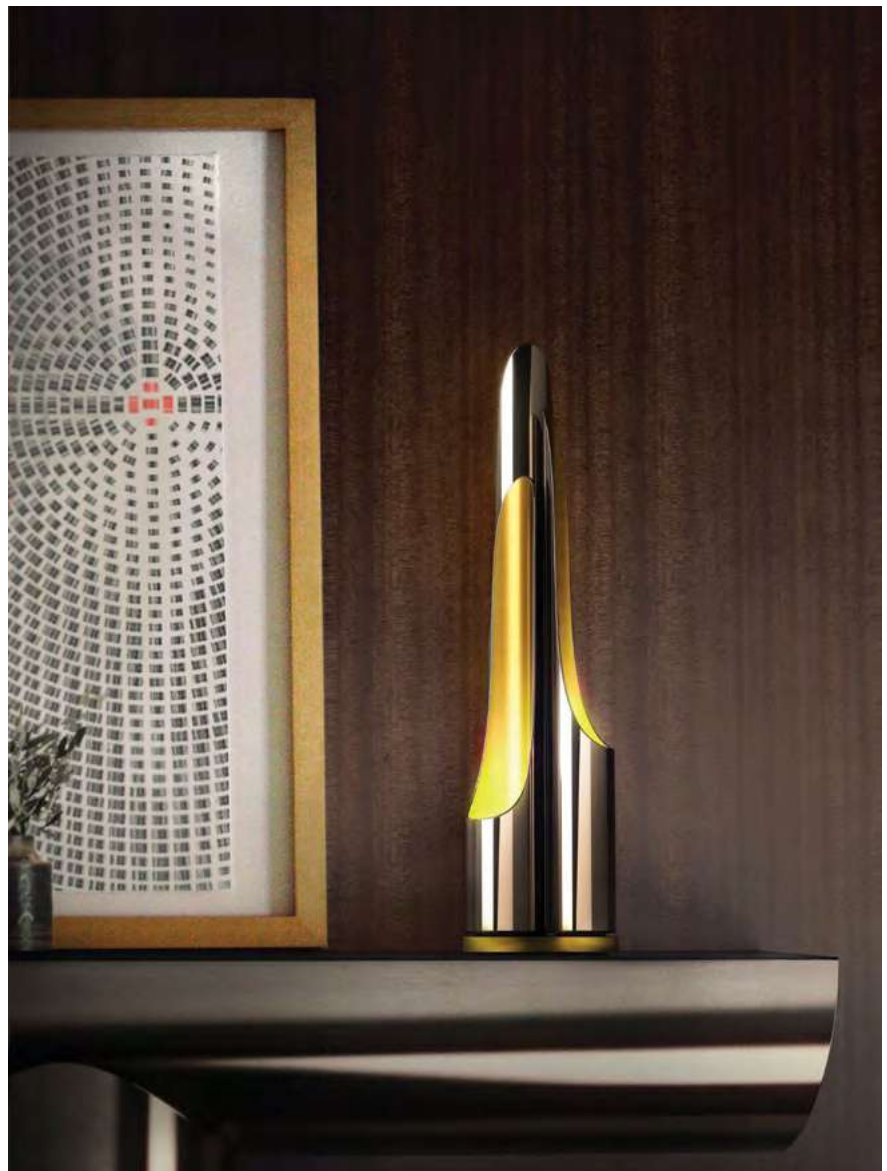

HEIGHT: 27.6" | 67.5 cm

DIAMETER: 16.5" | 42 cm

COLTRANE

TABLE LAMP

The mid-century Coltrane table light is a modern lighting fixture, which embodies the contemporary principles of minimalism. With this in mind, DelightFULL's designers came up with a minimal black table lamp with three tubes that cast the most soothing glaze. This modern desk lamp is handmade in brass and steel, with a gold-plated base that is topped up with a matte black finish on the three shades. It serves as a great bedside table lamp, as well as a unique entryway table light.

MATERIALS
BODY: Steel
SHADE: Brass

WEIGHT
Approx.: 5 kg | 6.6 lbs

BULBS (40 w)
3 x E14 Silver Crown Bulbs (included)
(bulbs not included for North America)

DIMENSIONS
HEIGHT: 24.4" | 62 cm
DIAMETER: 7.5" | 19 cm