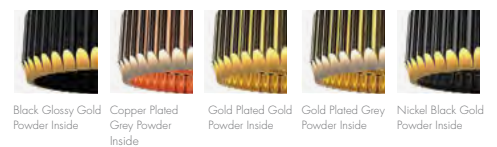

GALLIANO PENDANT | SUSPENSION

MATERIALS
BODY: Steel

WEIGHT
Approx.: 3 kg | 6.6 lbs

BULBS (40W)
6x E27 Bulbs (included) (bulbs not included for North America)

DIMENSIONS
HEIGHT: 20.5" | 52 cm
DIAM.: 6.3" | 16 cm
POLE HEIGHT: 39.4" | 100 cm (adjustable)
(customizable on purchase)

PACKAGE
(Cardboard Box)
Height: 23.62" | 60cm
Width: 11.81" | 30cm
Depth: 8.66" | 22cm
0.0396 m³ / 5.2 Kg