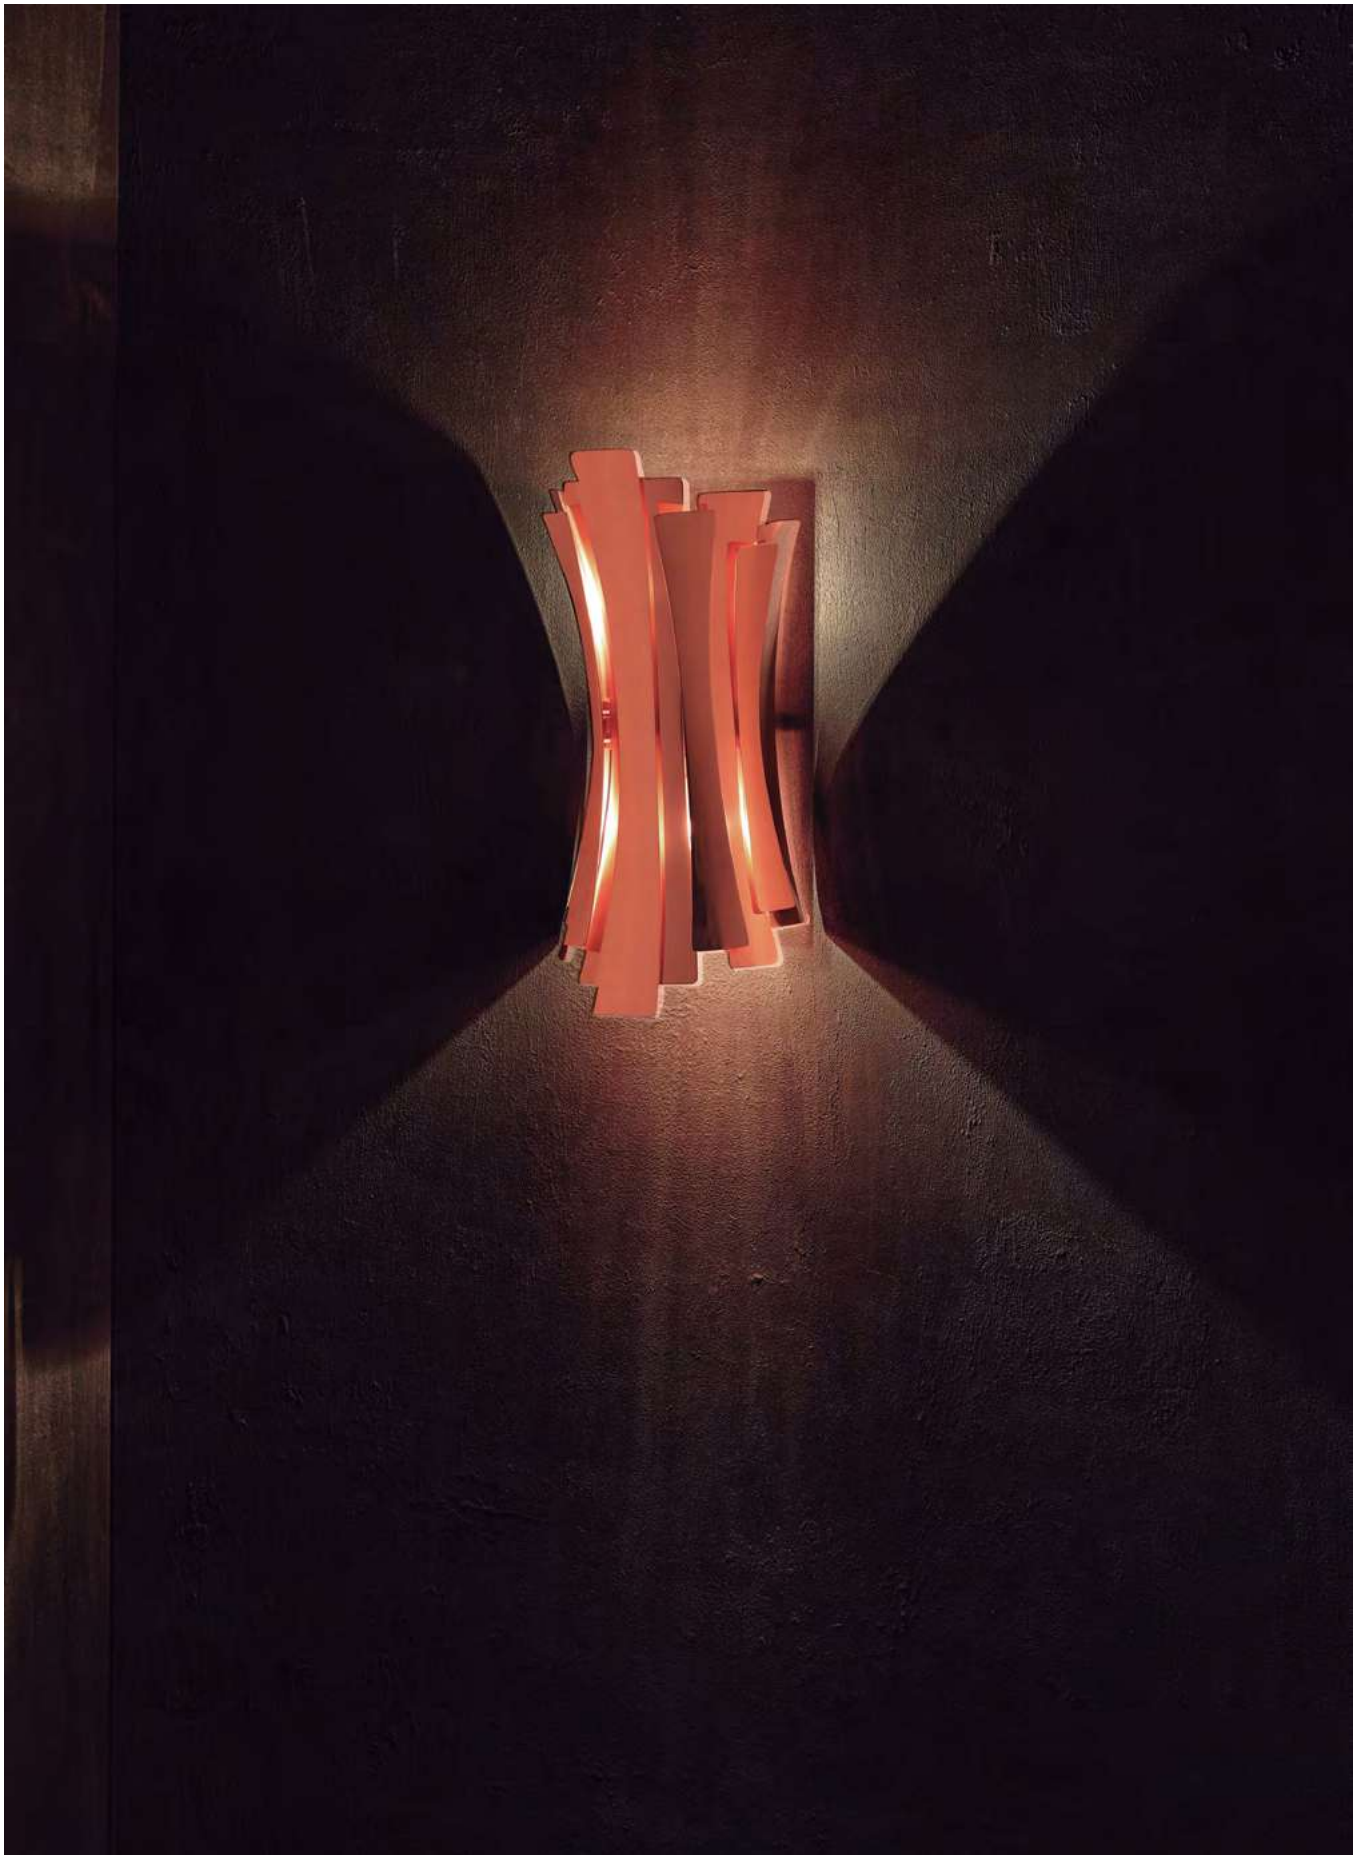

WIDTH: 7.1" | 18 cm

DEPTH: 7.1" | 18 cm

EVANS

WALL LAMP

Evans is a contemporary wall light with a heavy mid-century modern influence, making it an exquisite lighting design. This modern wall sconce is designed and handmade in Portugal, ensuring a high level of craftsmanship and the best final product. Both the lamp mount and the body are handmade in brass with a gold-plated finish, while the lamp shades are made of aluminum, with a standard matte black finish. This black wall light features two movable diffusers, which can be adjusted both upwards and downwards for a more comfortable ambience. This versatility makes this indoor wall lamp the perfect task light, but it does also look stunning as a bedroom wall sconce.