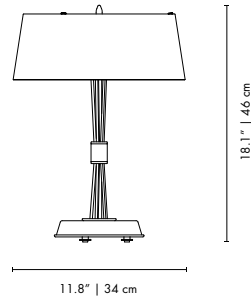

MILES | TABLE

MATERIALS
BODY: Brass
SHADE: Aluminum

WEIGHT
Approx.: 4 kg | 8.8 lbs

BULBS (40W)
3 x E27 Bulbs (included) (bulbs not included for North America)

DIMENSIONS
HEIGHT: 18.1" | 46 cm
DIAM.: 13.4" | 34 cm

PACKAGE
(Cardboard Box)
Height: 29.53" | 75cm
Width: 15.75" | 40cm
Depth: 15.75" | 40cm
0.225 m³ / 10.5 kg