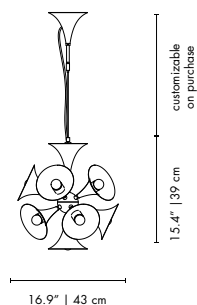

BOTTI | PENDANT

MATERIALS
BODY: Brass and Steel

WEIGHT
Approx: 2.5 kg | 7.7 lbs

BULBS (40W)
11 x E27 Silver Crown Bulbs (included)
(bulbs E26 not included for North America)

DIMENSIONS
HEIGHT: 15.4" | 39 cm
DIAM: 16.9" | 43 cm
STANDARD CORD HEIGHT: 39.4" | 100 cm (customizable on purchase)

PACKAGE
(Cardboard Box)
Height: 27.56" | 70cm
Width: 25.2" | 64cm
Depth: 25.2" | 64cm
0.29 m³ / 25 kg