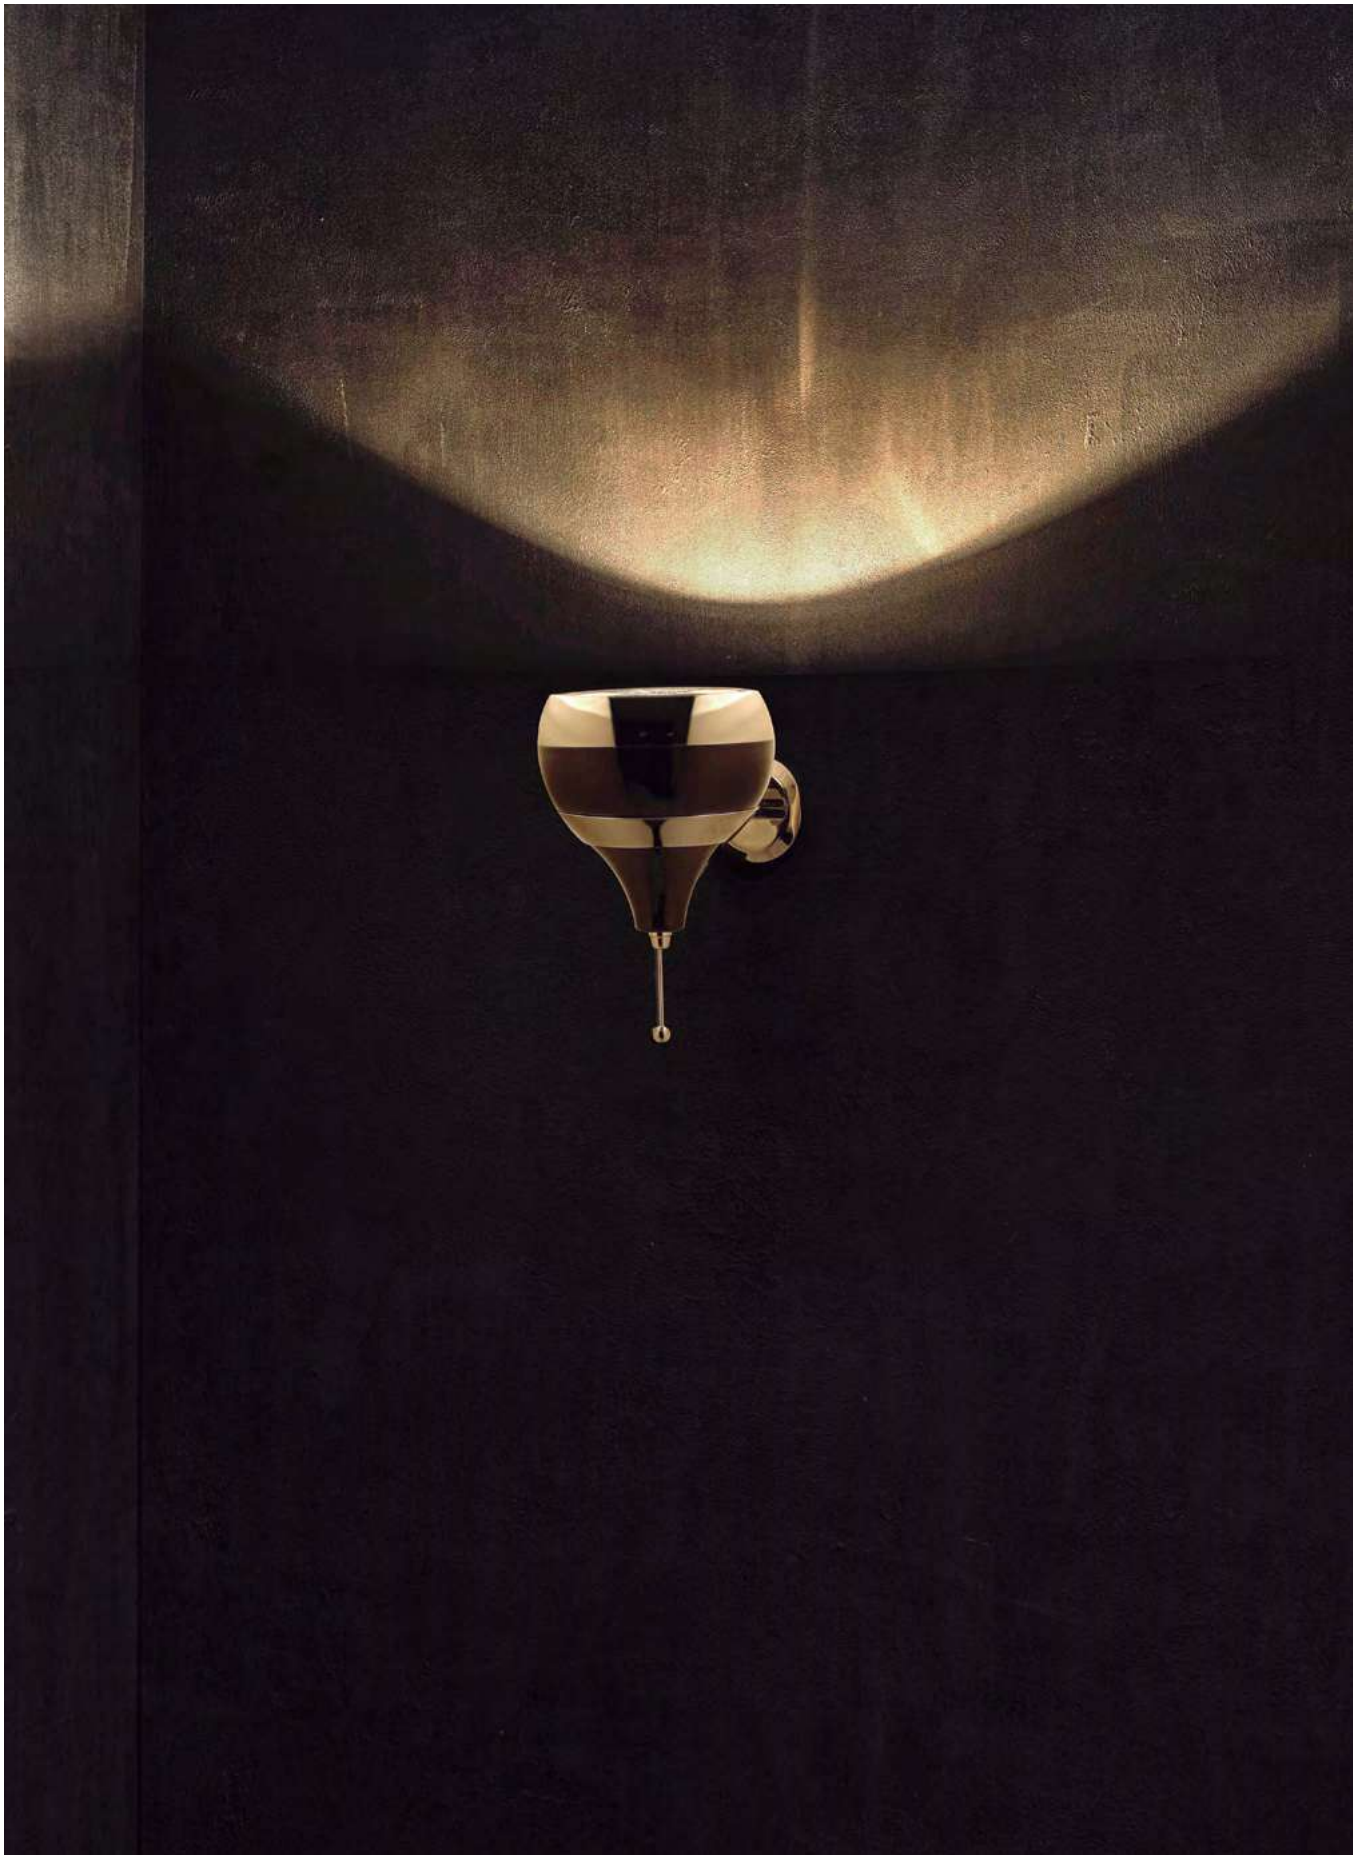

WIDTH: 5.1" | 13 cm

DEPTH: 3.4" | 8.5 cm

HANNA

WALL LAMP

Hanna is a contemporary wall lamp that will bring a smooth ambiance your mid-century modern interior. With a structure made in brass, this wall sconce is gently covered by a gold plated bath, while its aluminum lamp shade is outlined by a gold plated and matte white finish. The on/off switch is located below the lamp shade with a stylish design for a quick and easy use. This white wall lamp can be customized and instead of having one lamp shade, you can choose to have two, in order to provide a more balanced look. With a minimalist style, Hanna wall light fixture is a luxurious addition to any space. Ideal as a bathroom mirror light or as an entrance wall lighting, Hanna is a stylish lighting creation that will adorn your wall with equilibrium and dynamism.

MATERIALS

BODY: Brass
SHADE: Brass and Aluminum

WEIGHT

Approx.: 2 kg | 4.4 lbs

BULBS (40 w)

1 x E27 Bulbs (included)
(bulbs not included for North America)

DIMENSIONS

HEIGHT: 9.4" | 24 cm
WIDTH: 7.1" | 18 cm
DEPTH: 9.8" | 25 cm