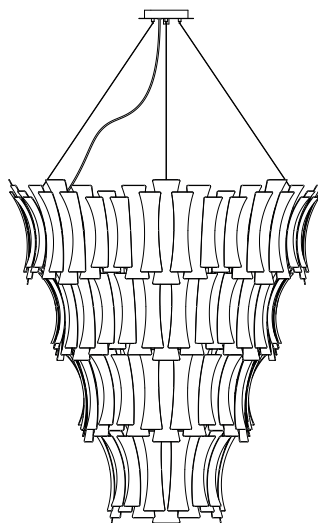

ETTA CHANDELIER | SUSPENSION

MATERIALS
BODY: Brass

WEIGHT
Approx.: 95 kg | 209 lbs

BULBS (40W)
42 x G9 Bulbs (included) (bulbs not included for North America)

DIMENSIONS
TOTAL BODY HEIGHT: 50" | 127 cm
DIAM: 45.3" | 115 cm
STANDARD CORD HEIGHT: 39.4" | 100 cm
(adjustable) (customizable on purchase)

PACKAGE
(Plywood Boxes)
Vol.1
Height: 21.26" | 54cm
Width: 46.06" | 117cm
Depth: 47.24" | 120cm

Vol.2
Height: 21.26" | 54cm
Width: 38.58" | 98cm
Depth: 37.4" | 95cm
0.75 + 0.5 m³ / 47 + 55 kg

customizable on purchase

50" | 127 cm

45.3" | 115 cm

ETTA PENDANT | SUSPENSION

MATERIALS
BODY: Brass

WEIGHT
Approx.: 9.5 kg | 20.9 lbs

BULBS (40W)
4 x G9 Bulbs (included) (bulbs not included for North America)

DIMENSIONS
BODY HEIGHT: 23.6" | 60 cm
DIAM: 11.8" | 30 cm
CORD HEIGHT: 39.4" | 100 cm (adjustable)
(customizable on purchase)

PACKAGE
(Cardboard Box)
Height: 29.53" | 75cm
Width: 17.72" | 45cm
Depth: 17.72" | 45cm
0.1519 m³ / 15,6 kg