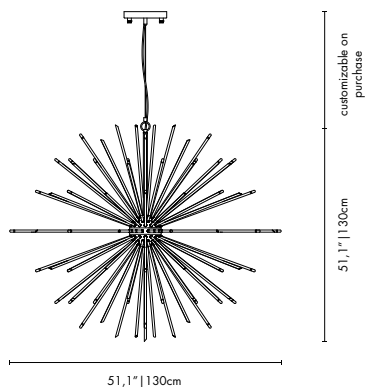

CANNONBAL | SUSPENSION

MATERIALS
BODY: Brass
SHADE: Brass

WEIGHT
Approx.: 18 kg | 39.6 lbs

BULBS
48 x G4 LED / 3W Bulbs (included) (bulbs not included for North America)

DIMENSIONS
DIAM: 51.1" | 130 cm
STANDARD CORD HEIGHT: 39.4" | 100 cm (customizable on purchase)

PACKAGE
(Plywood Box)
Height: 55.12" | 140cm
Width: 51.57" | 131cm
Depth: 51.57" | 131cm

2.4025 m³ / 51kg