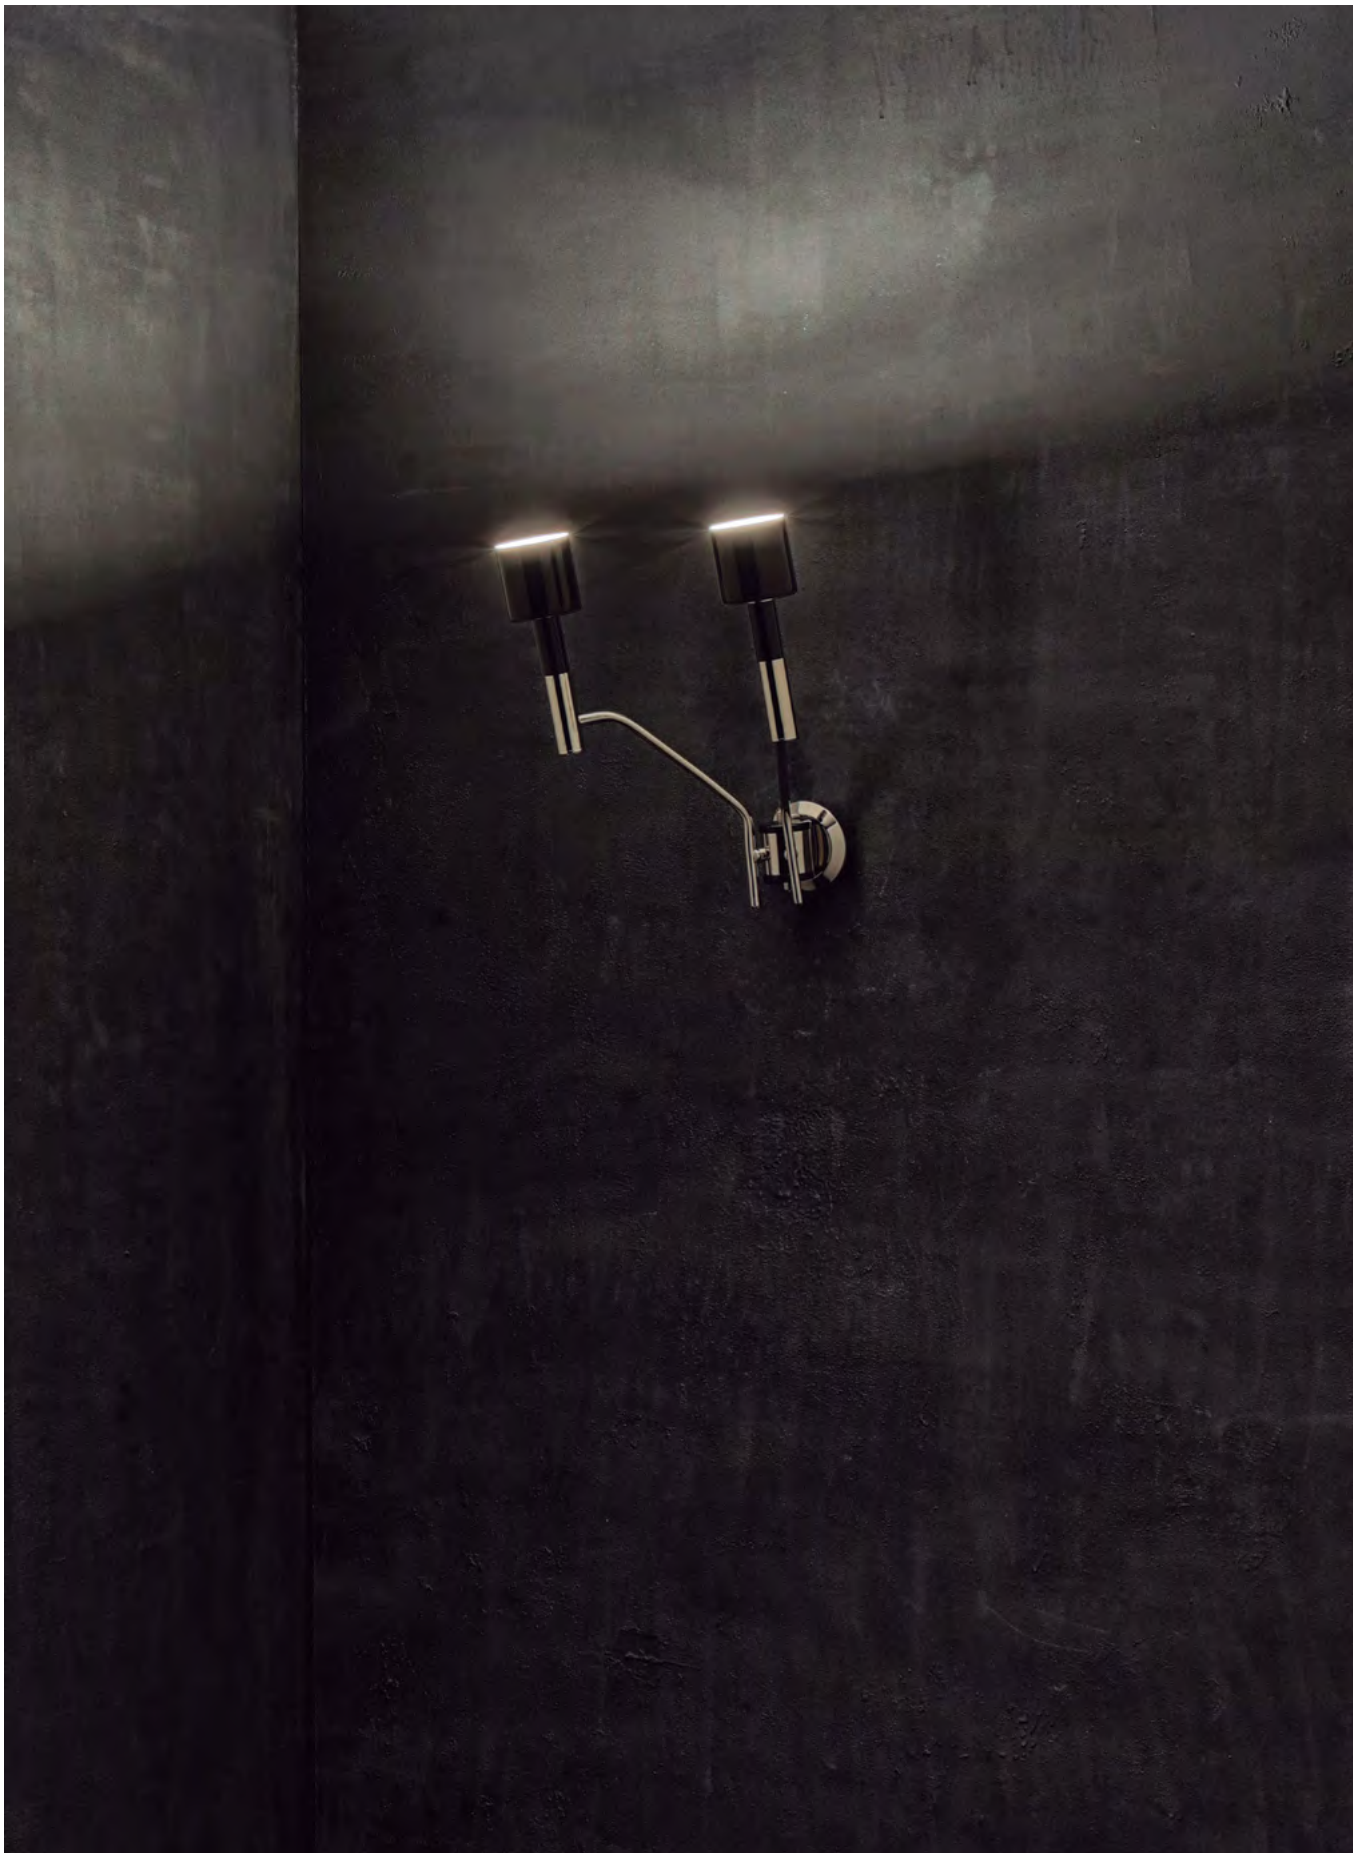

MATERIALS

BODY: Brass
SHADE: Aluminum

WEIGHT

Approx.: 1.5 kg | 3.3 lbs

BULBS (40 w)

2 x G9 Bulbs (included)
(bulbs not included for North America)

DIMENSIONS

HEIGHT: 9.5" | 24 cm
WIDTH: 13" | 33 cm
DEPTH: 7.1" | 18 cm

ETTA

WALL LAMP

Etta is one of DelightFULL's most feminine and luxurious wall lights. Inspired by the unforgettable jazz singer Etta Jones, this mid-century wall sconce can elevate any ordinary home decor to an oasis of sophistication and luxury. It is a handmade indoor wall light, with 12 brass leaves that are all shaped and assembled by hand, which convey a romantic vibe to any space. With a standard copper plated finish, Etta is a contemporary wall sconce with a trendy vibe. With almost 7 pounds and reaching 20 inches, this copper wall lamp is the perfect fit for either a classic or a trendy living room design, but it also suits a Scandinavian style home office in the most flattering way.