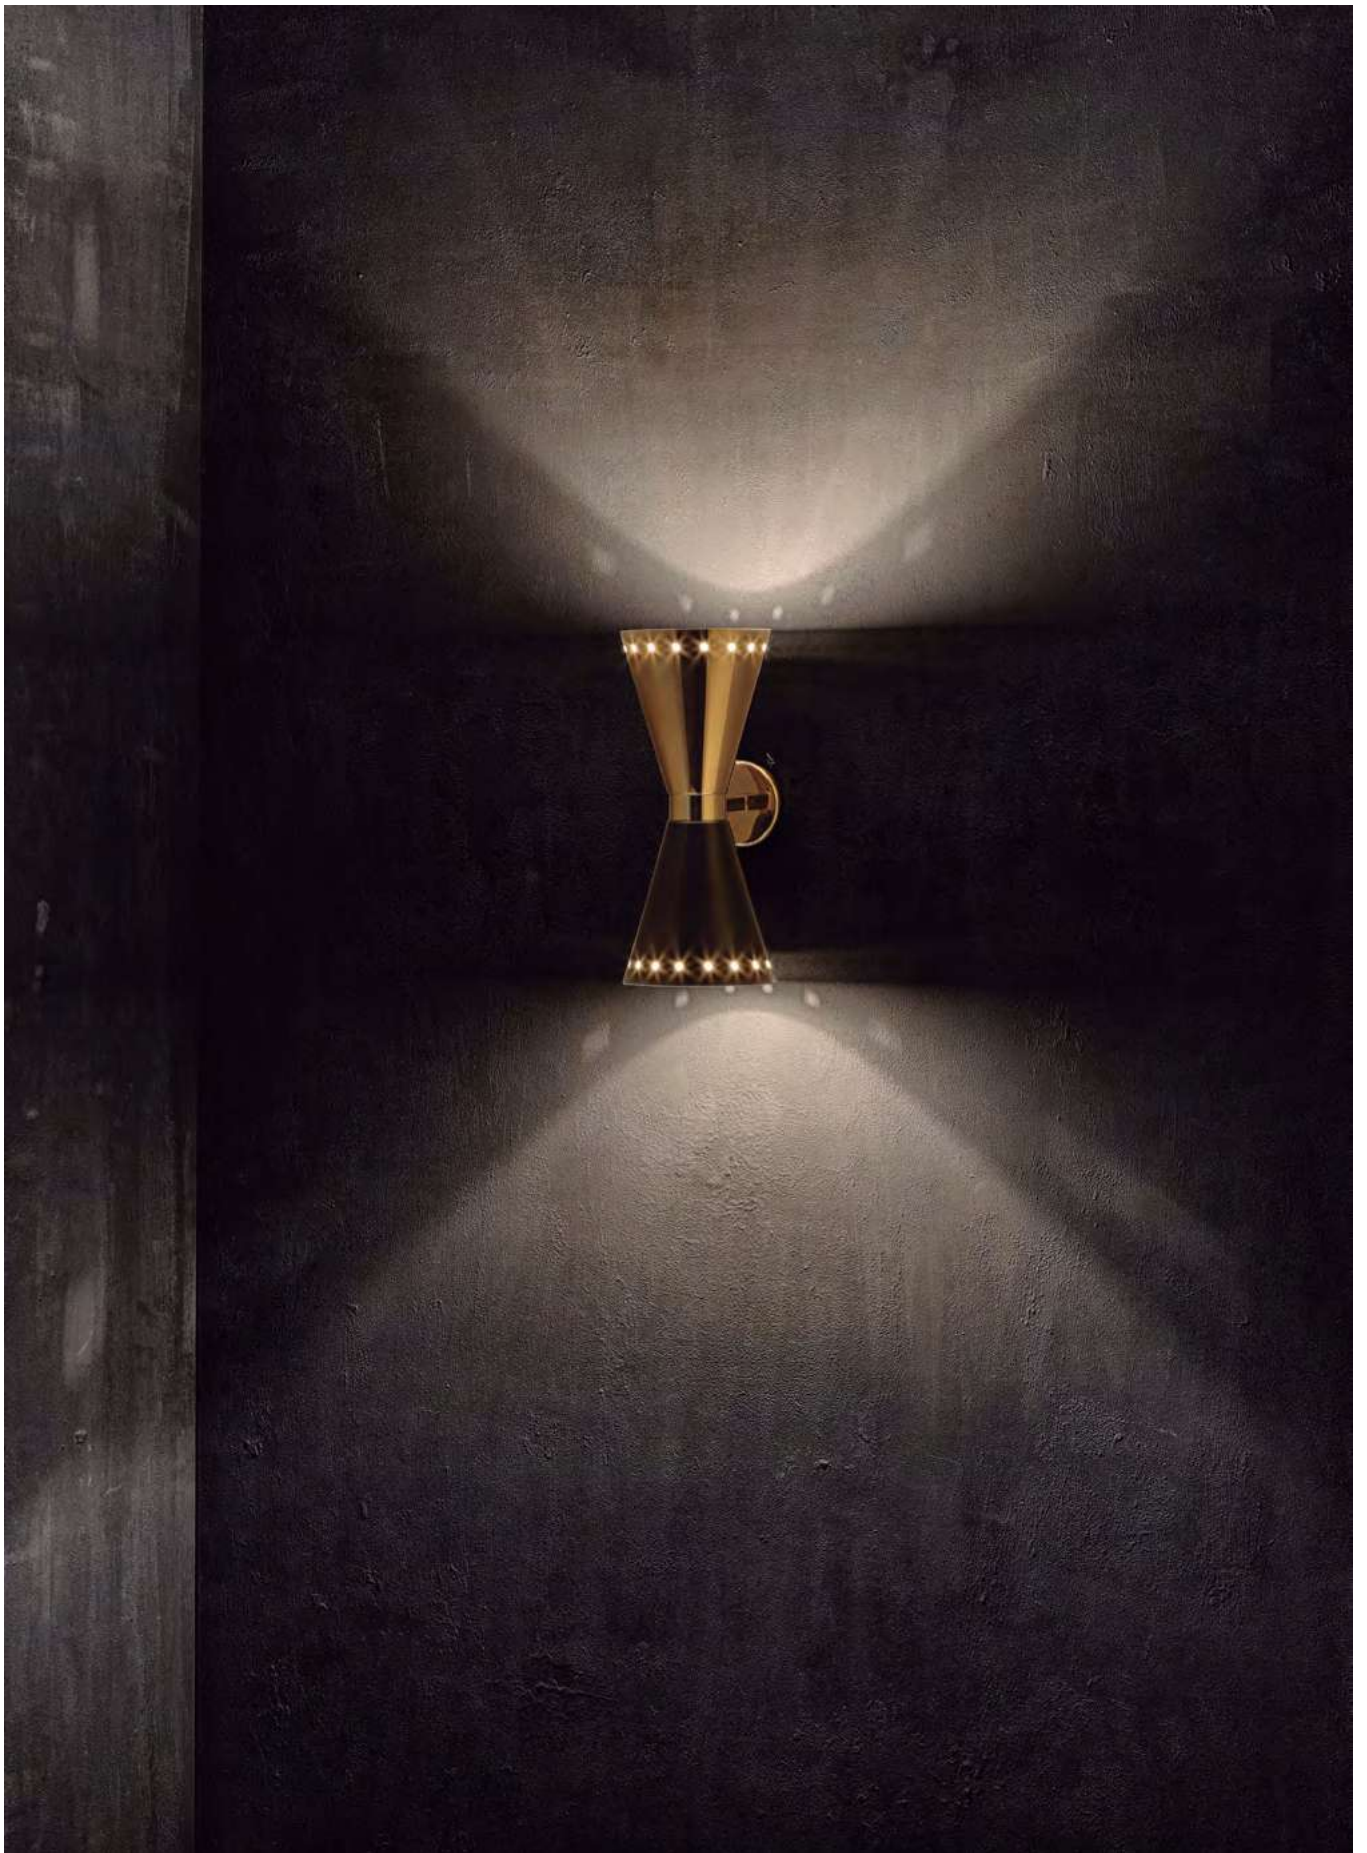

PIAZZOLLA

WALL LAMP

Piazzolla wall fixture is a pure 60's stlilnovo style that brings a retro touch to contemporary spaces. Featuring two aluminum cones, this wall light fixture offers light both from top and bottom lamp shades to provide a subtle glow. With a dynamic and versatile look that can be applied to any setting, Piazzolla wall lamp can be mounted horizontally or vertically. Its structure is made in brass with a nickel plated finish, while one of the lamp shades has a brushed nickel finish and the other has a matte black finish. The interior finishing of the shades is matte white. However, custom made versions can be done upon request, allowing you to customize the two lamp shades as you like. With double cone swiveling pinhole lights, Piazzolla wall light is the perfect lamp for your mid-century modern office and retro living room.

DIMENSIONS

HEIGHT: 11.2" | 28.5 cm

WIDTH: 5.7" | 14.5 cm

DEPTH: 7.5" | 19 cm

SIMONE

WALL LAMP

Simone wall lamp has a sleek, utilitarian design that brings a vintage flair to mid-century modern interiors. With a glossy white shade and a textile red wire, the vintage wall light fits in with a wide array of color schemes and styles. The three fully flexible arms are made of aluminum and the structure in brass, boasting three cone lampshades with gold plated accents. This mid-century modern sconce is easily adjustable when in need of a reading light, especially as a bedside lamp, or if you are simply looking to light up your hallway.