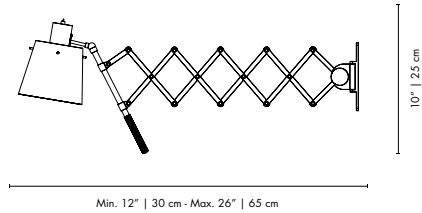

PASTORIUS | WALL

MATERIALS
BODY: Brass
SHADE: Aluminum
HANDLE: Steel
WIRE: Textile

WEIGHT
Approx.: 3 kg | 8.8 lbs

BULBS (40W)
1 x E27 Bulb (included) (bulbs not included for North America)

DIMENSIONS
HEIGHT: 10" | 25 cm
DEPTH: Min. 12" | 30 cm - Max. 25.6" | 65 cm
WIDTH: 5.9" | 15 cm

PACKAGE
(Cardboard Box)
HEIGHT: 22.8" | 58 cm
DEPTH: 22.8" | 58 cm
WIDTH: 7.9" | 20 cm
0.067 m³ / 4 kg