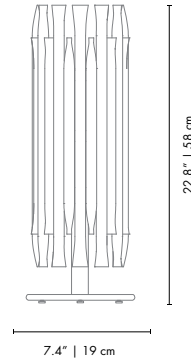

MATHENY | TABLE

MATERIALS
BODY: Brass
BASE: Marble

WEIGHT
Approx.: 11 kg | 24.3 lbs

BULBS (40W)
3 x G9 Bulbs (included) (bulbs not included for North America)

DIMENSIONS
WIDTH: 7.4" | 19 cm
HEIGHT: 22.8" | 58 cm
DEPTH: 7.4" | 19 cm

PACKAGE
(Cardboard Box)
Height: 25.2" | 64cm
Width: 14.57" | 37cm
Depth: 14.57" | 37cm
0.0876 m³ / 14 Kg