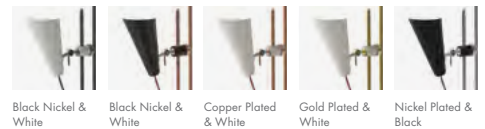

EVANS | FLOOR

MATERIALS
BODY: Brass
SHADE: Aluminum
WIRE: Textile

WEIGHT
Approx.: 8 kg | 17.6 lbs

BULBS (40W)
3 x E27 Bulbs (included) (bulbs not included for North America)

DIMENSIONS
HEIGHT: 74" | 190 cm
DIAM.: 25.6" | 65 cm

PACKAGE
Width: 27.6" | 70 cm
Height: 77.2" | 196 cm
DEPTH: 23.6" | 60 cm
(Cardboard Box)
0.8232 m³ / 21.5 kg