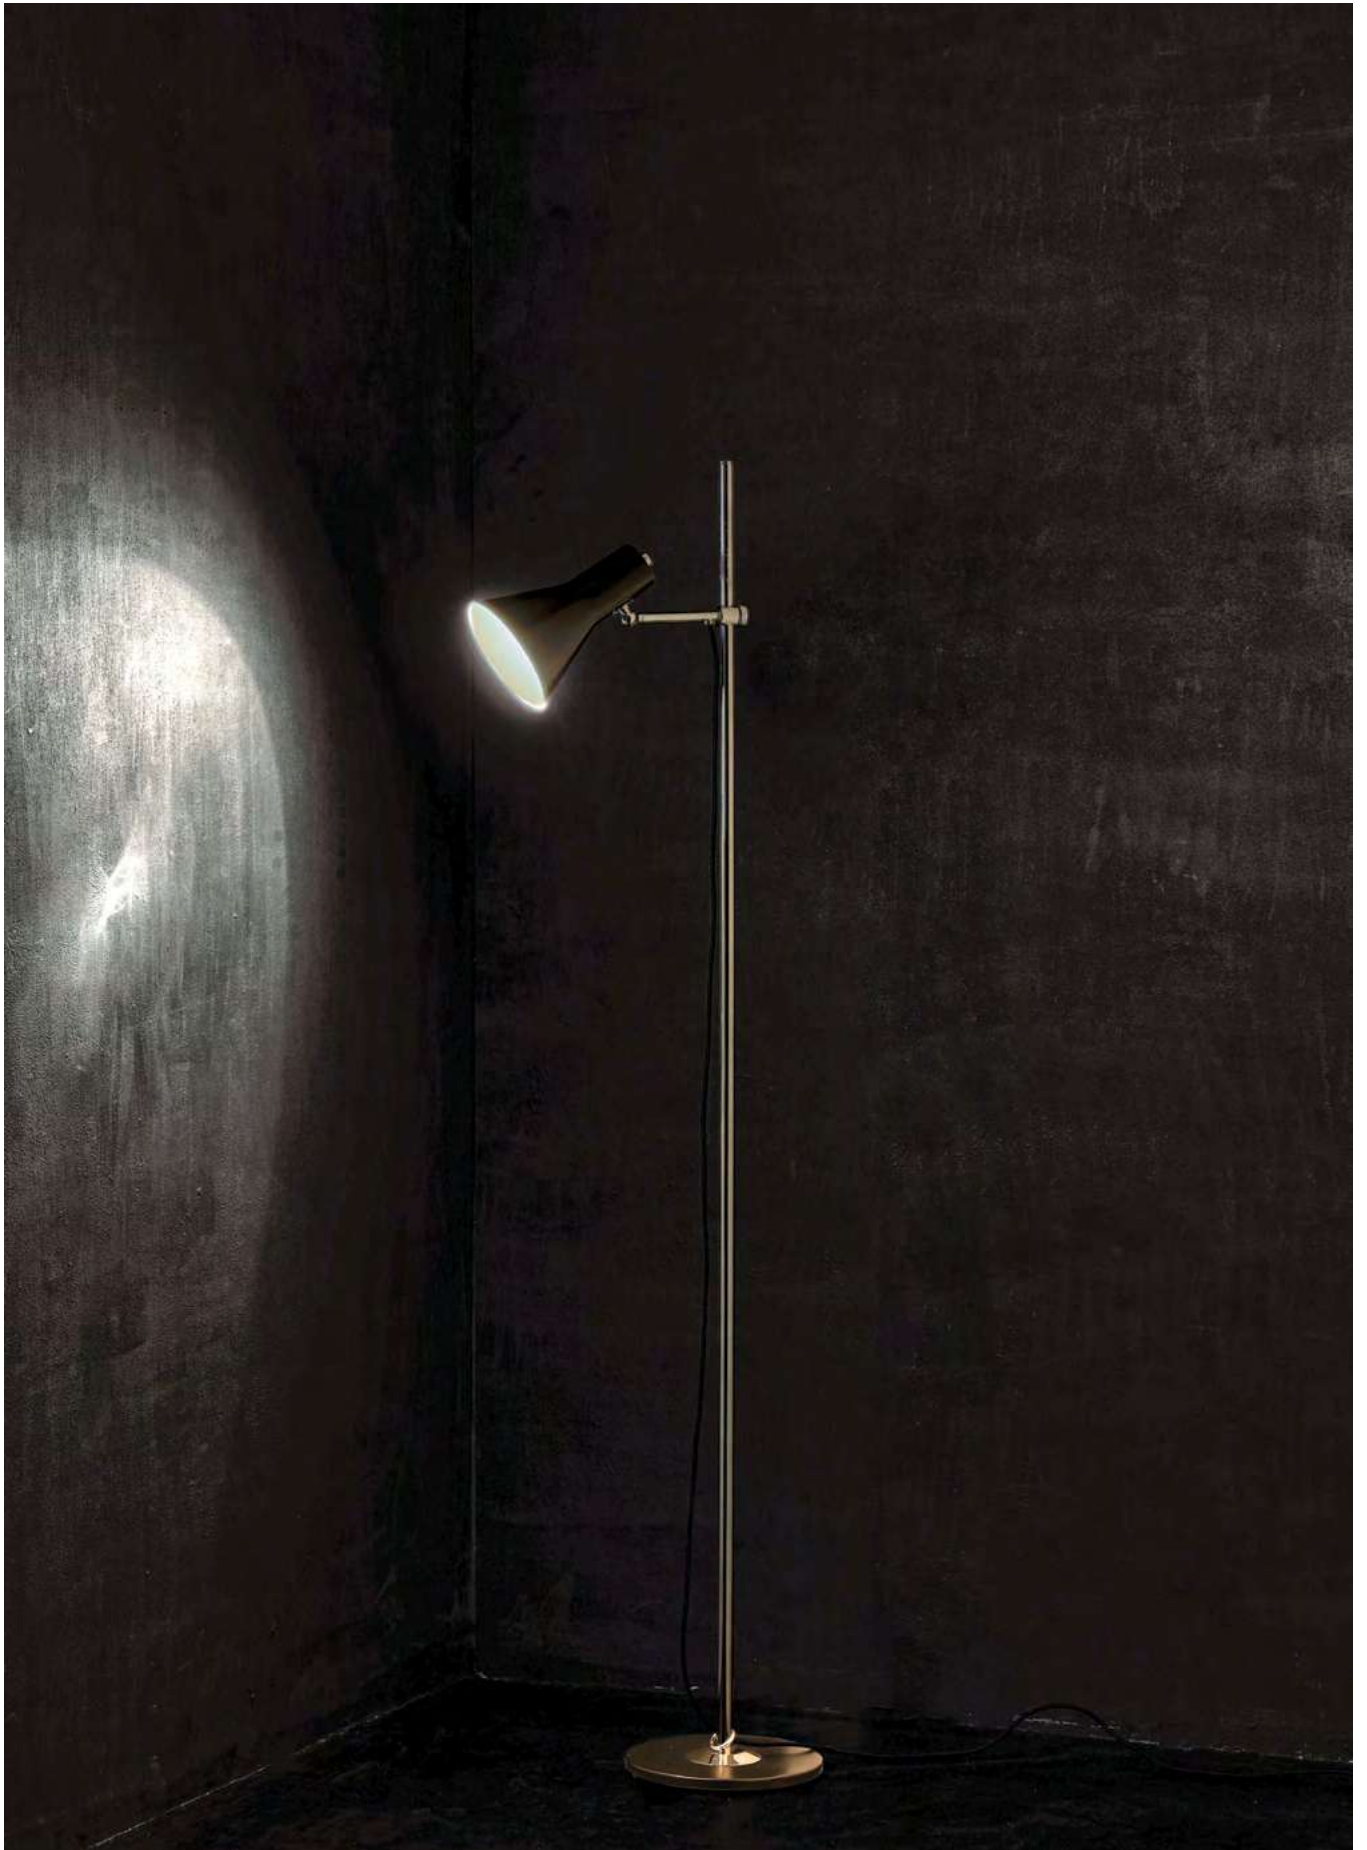

(bulbs not included for North America)

DIMENSIONS

WIDTH: 17.7" | 45 cm

HEIGHT: 76" | 193 cm

DEPTH: 13.8" | 35 cm

COLEMAN

FLOOR LAMP

Coleman is the ideal mid-century modern floor light to be placed next any 1950 modern furniture piece, like your industrial office couch or desk. The 1 light adjustable head floor lamp with matte black and matte white accents has a simplistic and sleek design featuring a black textile cord and an adaptable shade. With a classic shape making it suitable for not only Scandinavian style homes, this brass floor lamp will also fit perfectly in every single home design style.

MATERIALS

BODY: Brass
SHADE: Aluminum
WIRE: Textile

WEIGHT

Approx.: 5 kg | 11 lbs

BULBS (40 w)

1 x E27 Bulbs (included)
(bulbs not included for North America)

DIMENSIONS

HEIGHT: 70.5" | 179 cm
DEPTH: 18" | 45 cm

DIMENSIONS

HEIGHT: 68.9" | 175 cm

DIAM.: 11.8" | 30 cm

DIANA

FLOOR LAMP

Meet Diana floor lamp, the tallest floor lamp of Heritage collection. Diana is an industrial floor lamp with a mid-century modern design, perfect for big industrial lofts and artistic studios. Built out of steel with a nickel plated finish, this floor light has a giant lamp shade that features a glossy red lacquer on the outside and a matte white interior finishing. However, the colorful aluminum lamp shade can be customized with any RAL color and will point light in every direction you need it, since it has a flexible lamp shade. This floor light is perfect for lighting while reading or working or even for ambient lighting. Going as high as 90.5 inches with a switch on the top, Diana XL floor lamp will turn any room into a giant colorful inviting space. Could it be more unique than this?