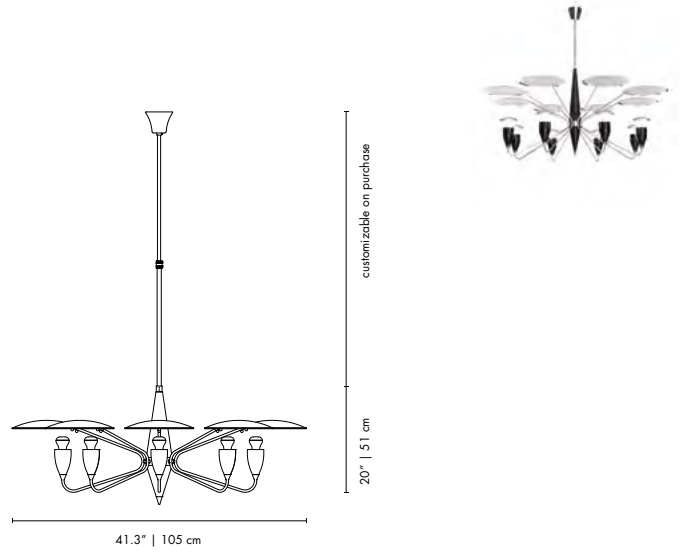

PEGGY | SUSPENSION

MATERIALS

BODY: Brass and Wood
SHADE: Aluminum
TOP COVER: Steel

WEIGHT

Approx.: 8 kg | 17.6 lbs

BULBS (40W)

8 x E14 Reflector Bulbs (included) (E12 for USA not included)

DIMENSIONS

HEIGHT: 20" | 51 cm
DIAM.: 41.3" | 105 cm
POLE HEIGHT: 39.4" | 100 cm
(customizable on purchase)

PACKAGE

(Cardboard Box)
106 x 106 x 57 cm
0.6405 m³ / 23,4kg