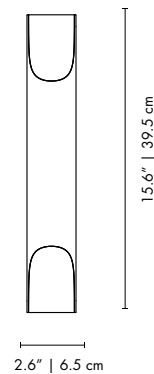

Black & Grey

Gold & White

White & Gold

White & Grey