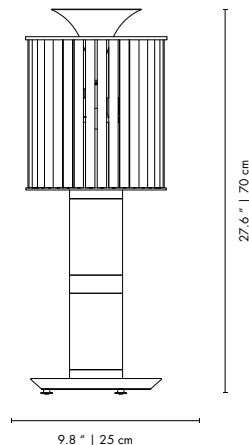

DONNA | TABLE

MATERIALS

BODY: Brass and Estremoz Marble
SHADE: Brass

WEIGHT

Approx.: 20 kg | 44 lbs

BULBS (40W)

6 x G9 Bulbs (included) (bulbs not included for North America)

DIMENSIONS

HEIGHT: 27.6" | 70 cm

DIAM.: 9.8" | 25 cm

PACKAGE

(Cardboard Box)

Height: 31.5" | 80cm

Width: 15.75" | 40cm

Depth: 15.75" | 40cm

0.128 m³ / 24 Kg

JANIS | TABLE

MATERIALS

BODY: Brass

WEIGHT

Approx.: 11 kg | 24.3 lbs

STANDARD FINISHES

BODY: Gold Plated

BULBS (40W)

12 x G9 Bulbs (included) (bulbs not included for North America)

DIMENSIONS

WIDTH: 9" | 23 cm

HEIGHT: 27.5" | 70 cm

DEPTH: 9" | 23 cm