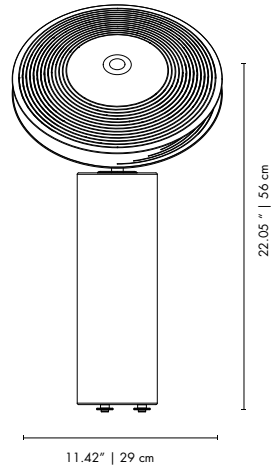

DIMENSIONS
 WIDTH: 11.42" | 29 cm
 HEIGHT: 22.05" | 56 cm

MARCUS | TABLE

MATERIALS
 BODY: Brass
 SHADE: Aluminum and Steel

WEIGHT
 Approx.: 3.5 kg | 7.7 lbs

BULBS (40W)
 1x E27 Bulb (included) (bulbs not included for North America)