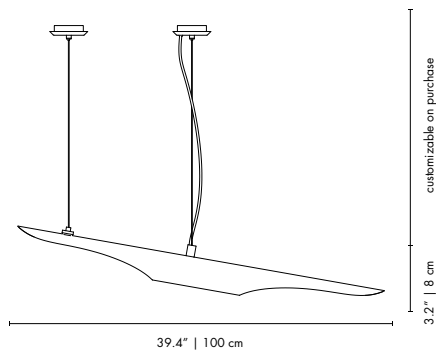

COLTRANE | SUSPENSION

MATERIALS

WIRE: Steel Cords and Magnetic Disc (per tube)
CANOPY: Brass
SHADE: Steel

WEIGHT

Approx.: 5 kg | 11 lbs (per tube)

BULBS (40W)

2 x Gu10 (per tube) (included)) (bulbs not included for North America)

DIMENSIONS

TUBE DIAM.: 3.2" | 8 cm
WIDTH: 39.4" | 100 cm
CORD HEIGHT: 59" | 150 cm (adjustable)
(customizable on purchase)

PACKAGE

(Cardboard Box)
118 x 22 x 22 cm
0.0571 m³ / 5.5 kg