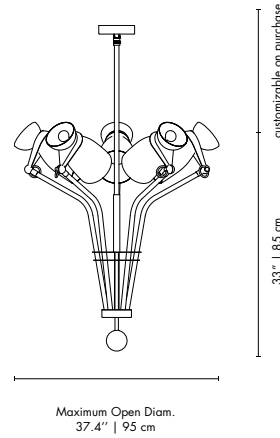

AMY | SUSPENSION

MATERIALS

BODY: Brass and Aluminum
SHADE: Aluminum

WEIGHT

Approx.: 15 kg | 33 lbs

BULBS (40W)

10 x E14 Bulbs (included) (bulbs not included for North America)

DIMENSIONS

HEIGHT: 33" | 85 cm
Maximum Open DIAM: 37.4" | 95 cm
TELESCOPIC TUBE: 5.9" - 17.7" | 15 - 45 cm
TELESCOPIC TUBE HEIGHT: 27.5" | 70 cm
(customizable on purchase)

PACKAGE

(Cardboard Box)
Height: 34.65" | 88cm
Width: 33.07" | 84cm
Depth: 33.07" | 84cm
0.6209 m³/ 21 kg

ARETHA | SUSPENSION

MATERIALS

BODY: Brass
BULB HOLDER: Aluminum

WEIGHT

Approx.: 7 kg | 15.4 lbs

BULBS (40W)

24 x E14 Bulbs (included) (bulbs not included for North America)

DIMENSIONS

BODY HEIGHT: 12.2" | 31 cm
DIAM: 40.9" | 104 cm
STANDARD POLE HEIGHT: 39.4" | 100 cm
(customizable on purchase)

PACKAGE

(Cardboard Box)
Height: 16.93" | 43cm
Width: 46.67" | 116cm
Depth: 46.67" | 116cm
0.5786 m³/21 kg