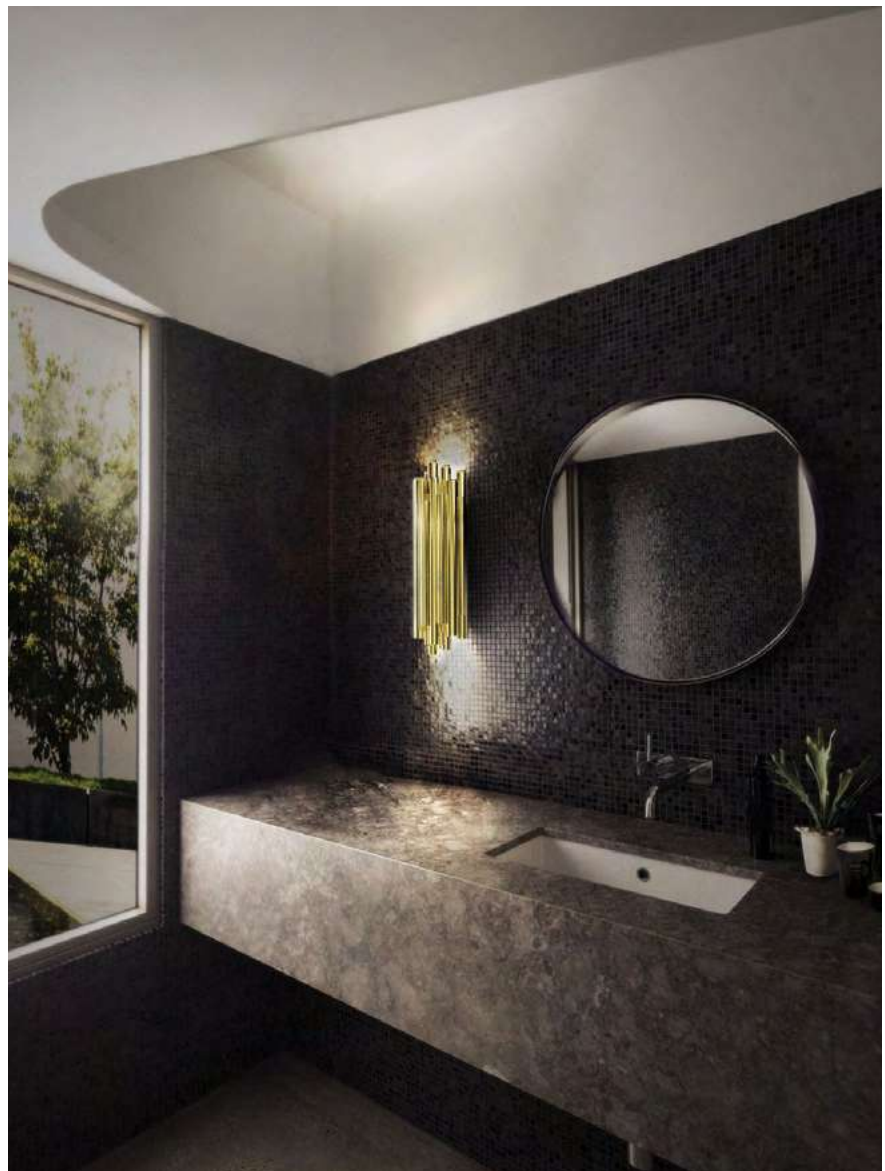

WIDTH: 19.7" | 50 cm

DEPTH: 4.3" | 11 cm

CHARLES

WALL LAMP

Charles is a modern vanity light designed by DelightFULL and inspired by the mid-century lighting classics. A simple lighting design, Charles is handmade in brass and aluminum by some of the finest artisans in Portugal. The mount is made of brass, with a nickel plated finish, while the shades have minimalist perforation details and also feature a nickel plated and a matte white finish. It is a mid-century wall sconce that creates a stunning visual effect, having the possibility of being used with one or two diffusers. The perfect wall lamp shade for a Scandinavian style bedroom, or a contemporary bathroom.