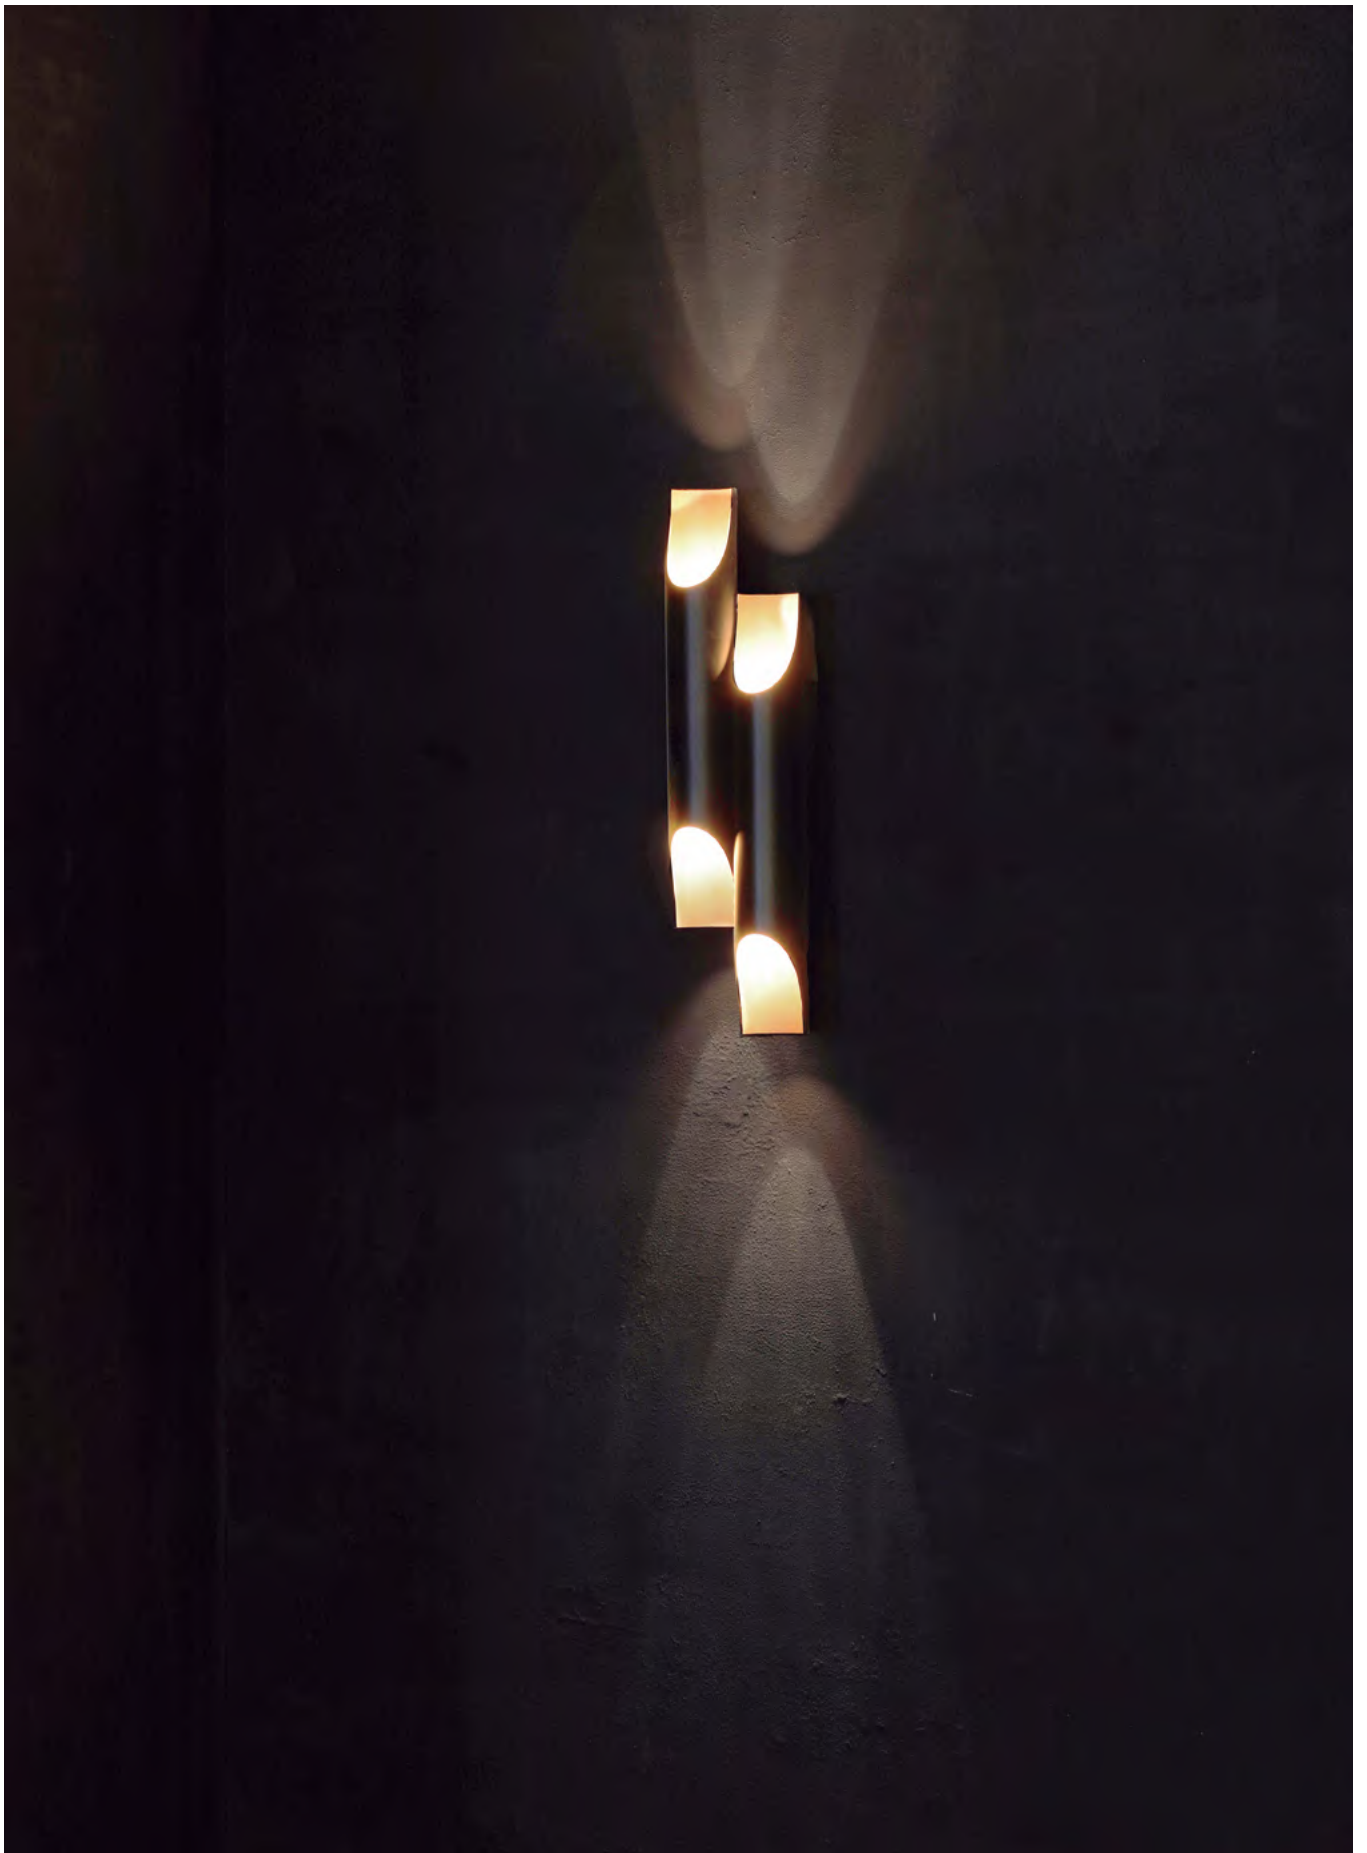

WIDTH: 5.1" | 13 cm

DEPTH: 3.4" | 8.5 cm

HANNA

WALL LAMP

Hanna is a contemporary wall lamp that will bring a smooth ambiance your mid-century modern interior. With a structure made in brass, this wall sconce is gently covered by a gold plated bath, while its aluminum lamp shade is outlined by a gold plated and matte white finish. The on/off switch is located below the lamp shade with a stylish design for a quick and easy use. This white wall lamp can be customized and instead of having one lamp shade, you can choose to have two, in order to provide a more balanced look. With a minimalist style, Hanna wall light fixture is a luxurious addition to any space. Ideal as a bathroom mirror light or as an entrance wall lighting, Hanna is a stylish lighting creation that will adorn your wall with equilibrium and dynamism.