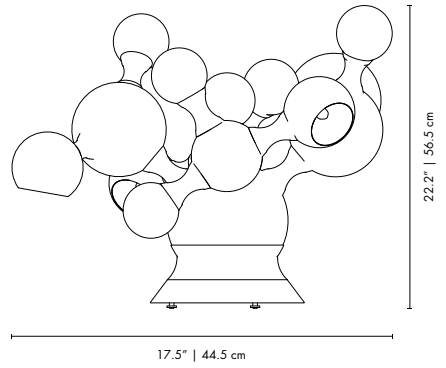

ATOMIC | TABLE

MATERIALS
BODY: Brass and Steel
SHADE: Steel

WEIGHT
Approx.: 9 kg | 20 lbs

BULBS (40W)
4 x G9 Bulbs (included) (bulbs not included for North America)

DIMENSIONS
HEIGHT: 22.2" | 56.5 cm
Width: 17.5" | 44.5 cm
DEPTH: 17.5" | 44.5 cm

PACKAGE
(Cardboard Box)
Height: 21.65" | 55cm
Width: 24.41" | 62cm
Depth: 24.41" | 62cm
0.211 m³ / 16kg