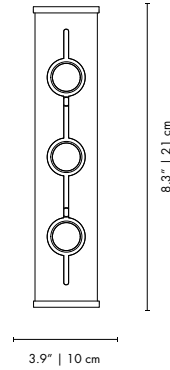

CHUCK 3 | WALL

MATERIALS

BODY: Brass
SHADE: Steel and Brass

WEIGHT

Approx.: 3 kg | 6.6 lbs

BULBS (40W)

3 x E14 Reflector light Bulbs (included) (bulbs not included for North America)

DIMENSIONS

HEIGHT: 17.3" | 44 cm
WIDTH: 3.9" | 10 cm
DEPTH: 6.7" | 17 cm

PACKAGE

(Cardboard Box)
HEIGHT: 17.3" | 44 cm
WIDTH: 3.9" | 10 cm
DEPTH: 6.3" | 16 cm
0.01 m³ / 4 kg