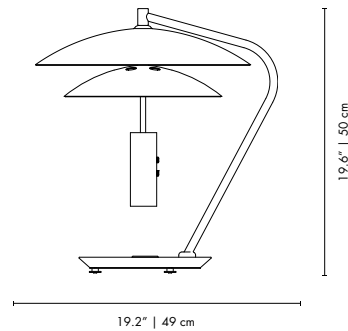

BARRY | TABLE

MATERIALS
BODY: Brass
SHADE: Aluminium
TOP COVER: Aluminum

WEIGHT
Approx.: 1.5 kg | 3.3 lbs

BULBS (40W)
1 x E14 Bulb (included) (bulbs not included for North America)

DIMENSIONS
WIDTH: 12.2" | 31 cm
HEIGHT: 12.6" | 32 cm
DEPTH: 13.4" | 34 cm

PACKAGE
(Cardboard Box)
Height: 14.96" | 38 cm
Width: 14.96" | 38 cm
Depth: 13.78" | 35 cm
0.05 m³ / 3,2kg

BASIE | TABLE

MATERIALS
BODY: Brass
SHADE: Aluminium
BASE: Marble

WEIGHT
Approx.: 12 kg | 26.5 lbs

BULBS (40W)
2 x G9 Bulb (included) (bulbs not included for North America)

DIMENSIONS
WIDTH: 19.2" | 49 cm
HEIGHT: 19.6" | 50 cm
DEPTH: 16.1" | 41 cm

PACKAGE
(Cardboard Box)
Height: 22.44" | 57 cm
Width: 24.02" | 61 cm
Depth: 24.02" | 61 cm
0.2120 m³ / 16kg